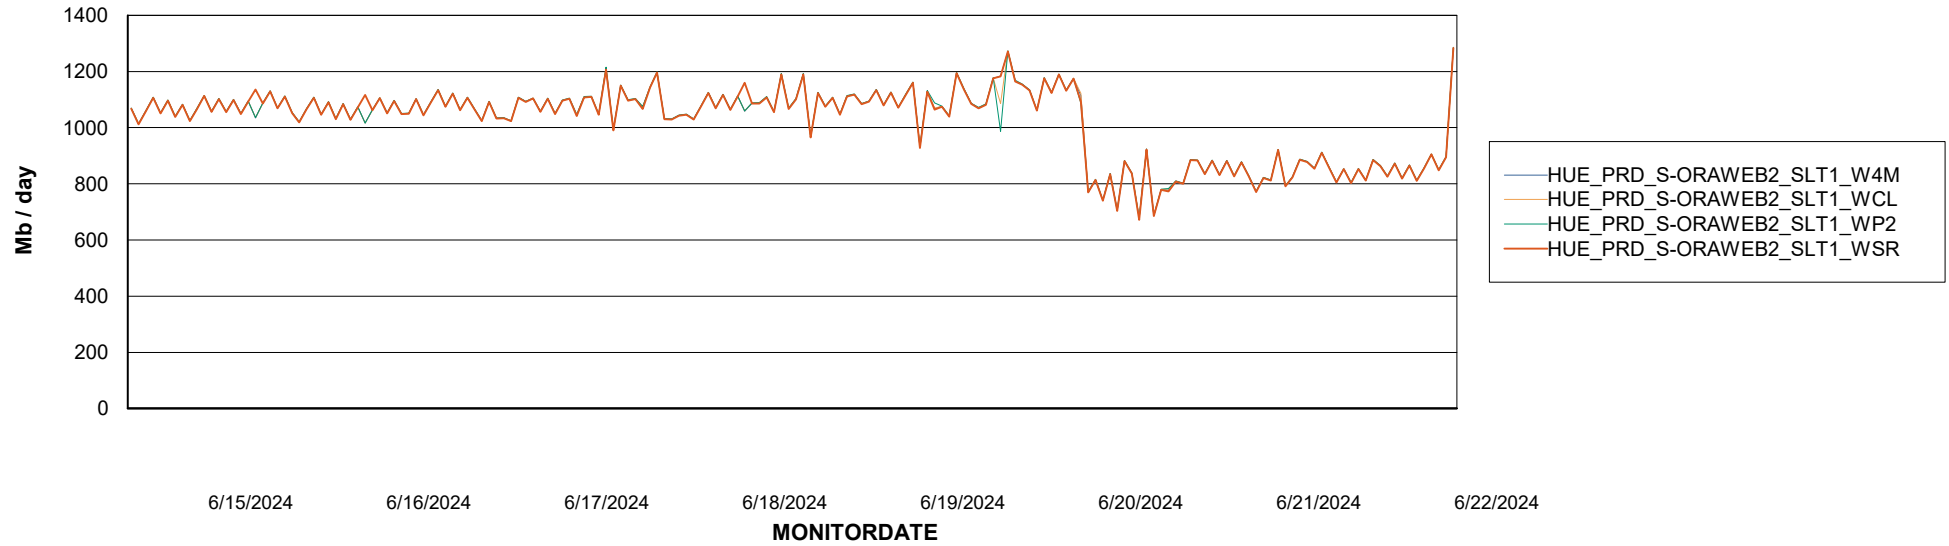

ABSSolute Web Component Services

Avg memory used per ABS Web component