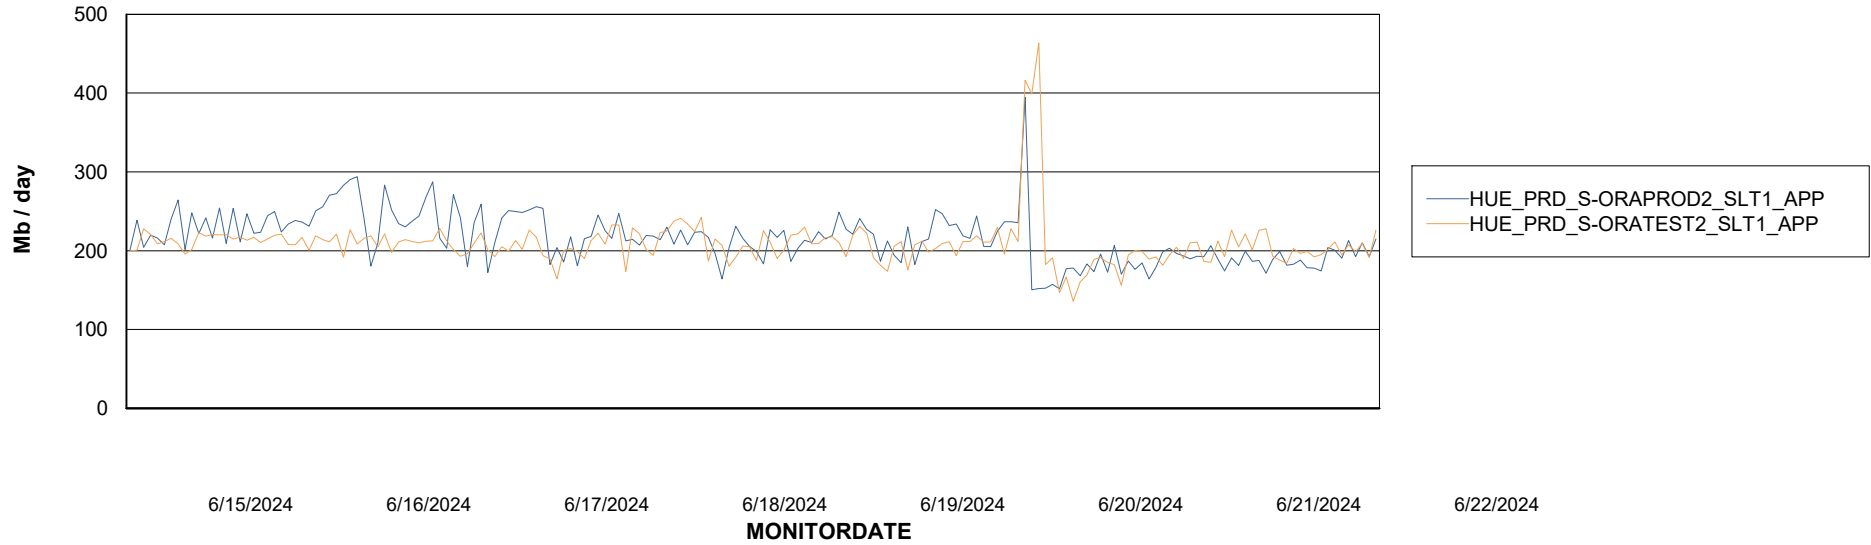

ABSSolute Application Server Services

Avg memory used per ABS Server Service