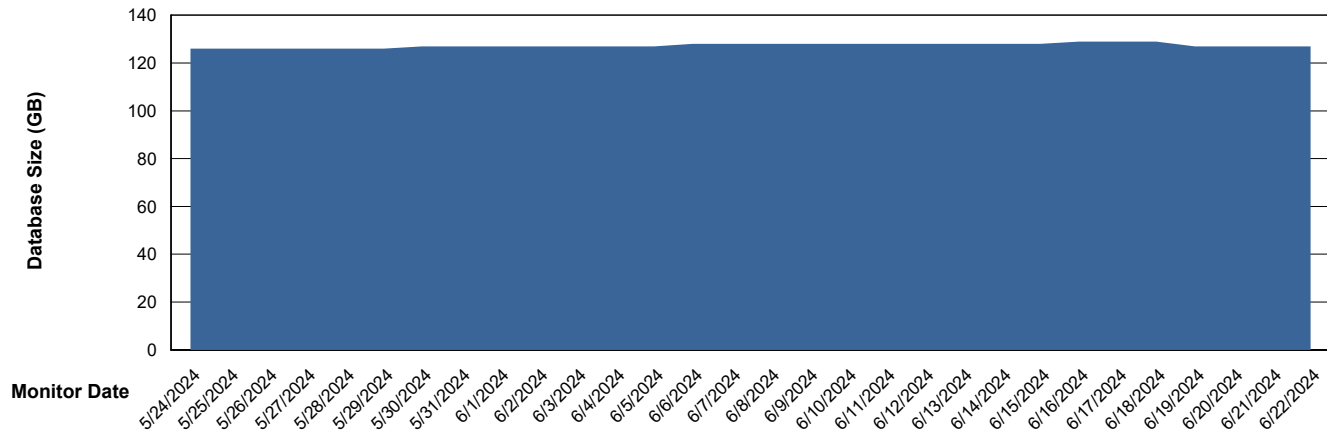

DATABASE SIZE HUE_PRD_S-ORAPROD2_ABS1

Database growth over last month