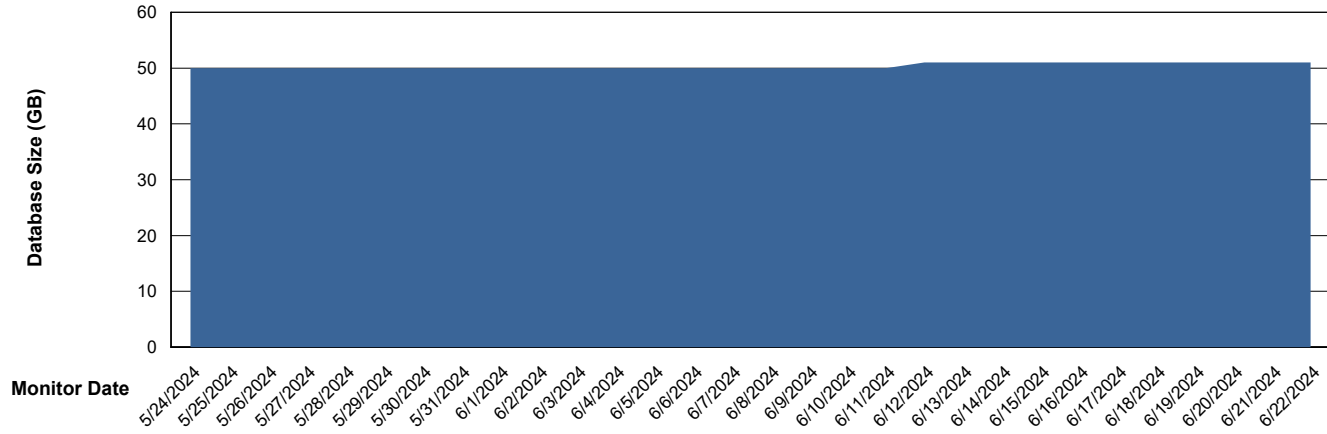

DATABASE SIZE HUE_PRD_S-ORABI2_ABS1

Database growth over last month