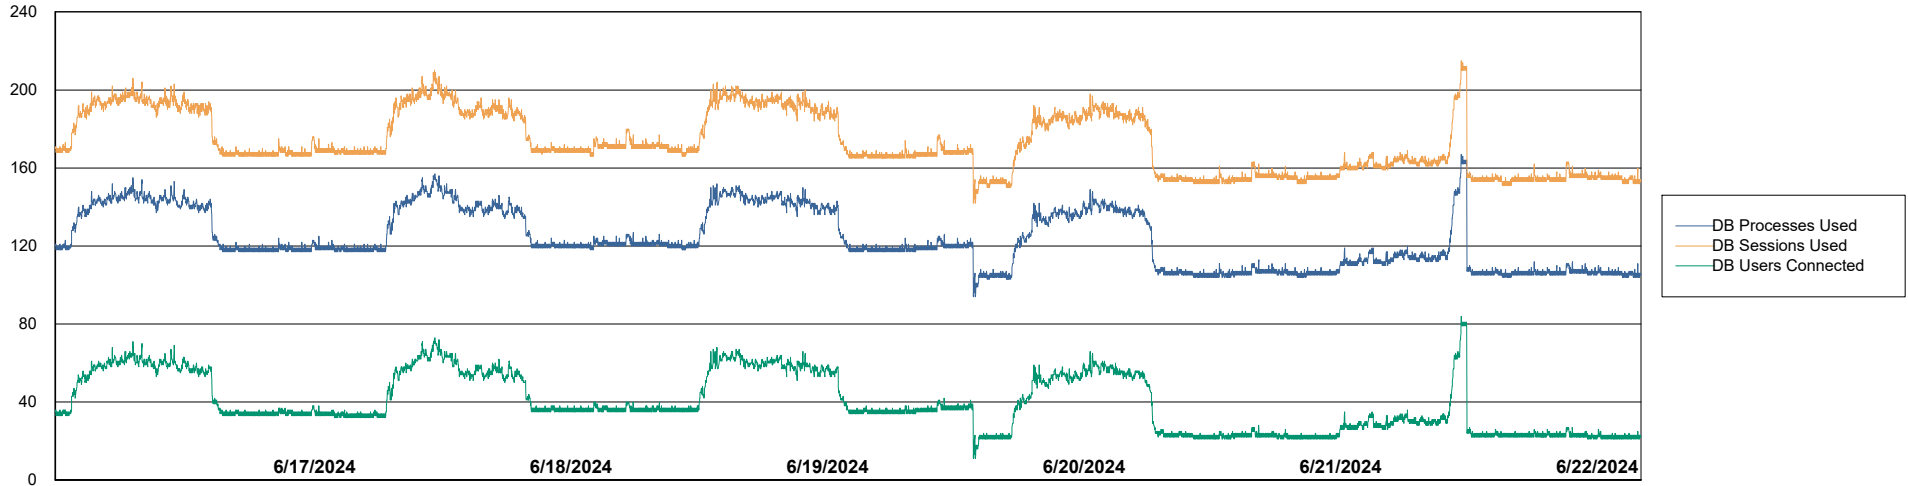

Weekly SLA Customer Report

Customer HUE_Production
Database ID 154

Database Performance HUE_PRD_S-ORABI2_ABS1

Weekly SLA Customer Report

Customer HUE_Production
Database ID 154

Database Performance HUE_PRD_S-ORAPROD2_ABS1