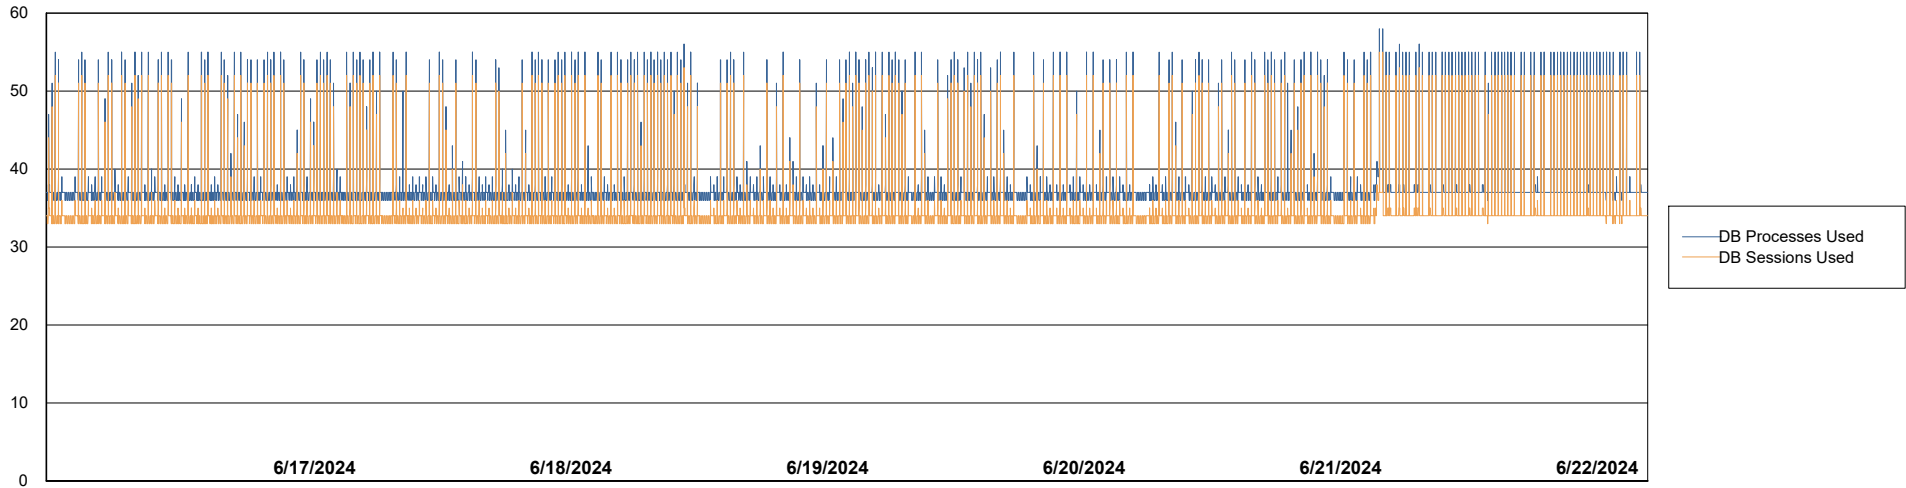

Database Performance HUE_PRD_S-ORATEST2_HSBABS1

DB Processes Max 1,000