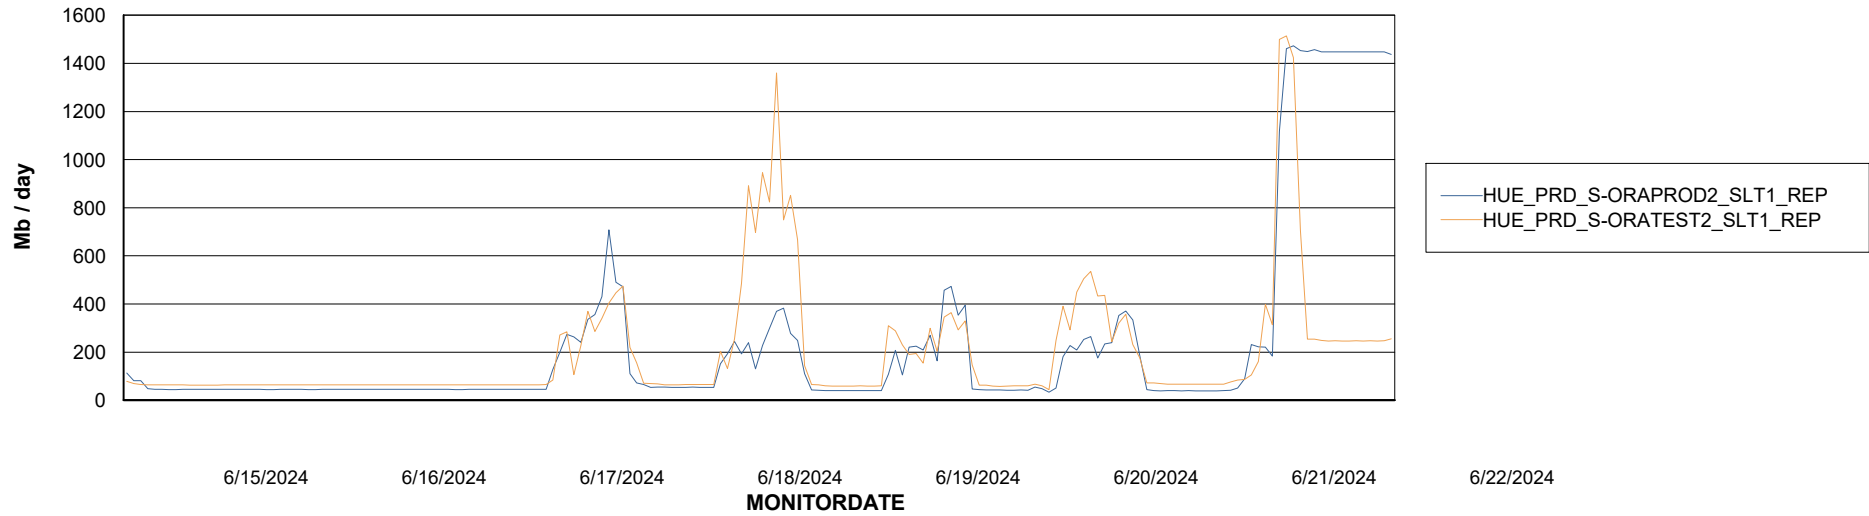

Avg memory used per ABS Server Service

Avg users per day per ABS server

Weekly SLA Customer Report

Customer HUE_Production
Database ID 154

ABSSolute Application ReportServer Services

Avg memory used per ReportServer Service