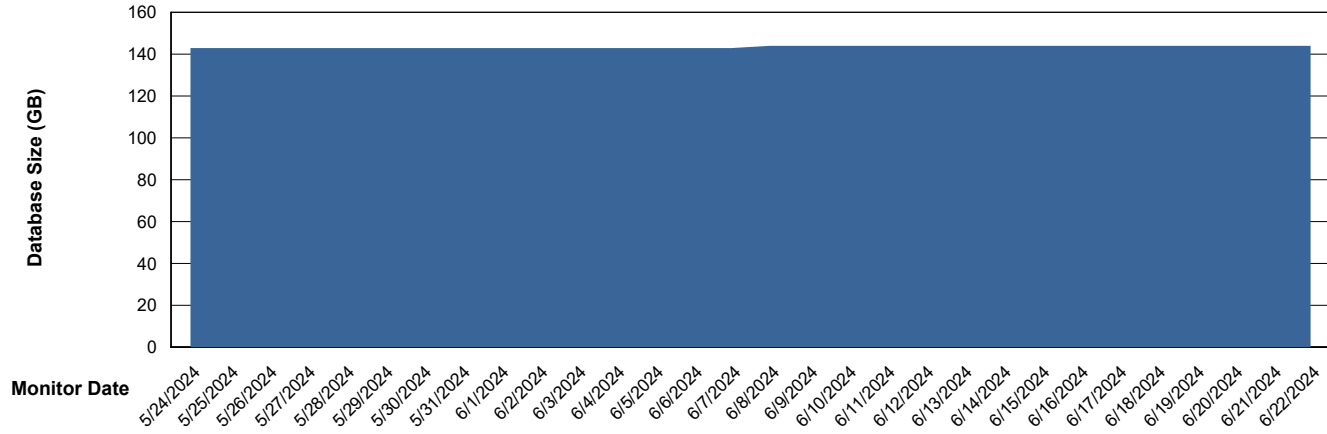

Weekly SLA Customer Report

Customer EUT_Production
Database ID 114

Database Performance EUT_EUP_PRD_URVINA22T_DB_ABS1

Weekly SLA Customer Report

Customer EUT_Production
Database ID 114

Database Performance EUT_URM_PRD_URVINA26_DB_ABS1

Weekly SLA Customer Report

Customer EUT_Production
Database ID 114

DATABASE SIZE EUT_EUP_PRD_URVINA22T_DB_ABS1

Database growth over last month

DATABASE SIZE EUT_URM_PRD_URVINA26_DB_ABS1

Database growth over last month