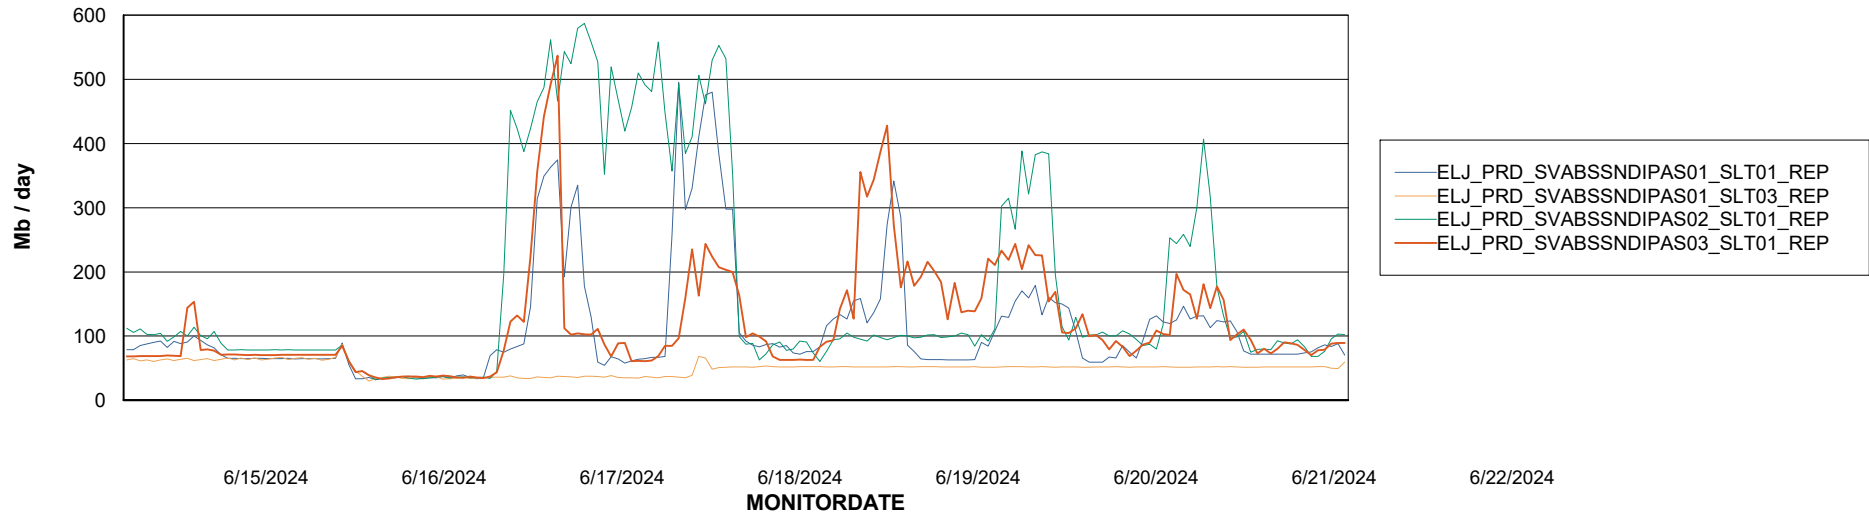

ABSSolute Application ReportServer Services

Avg memory used per ReportServer Service