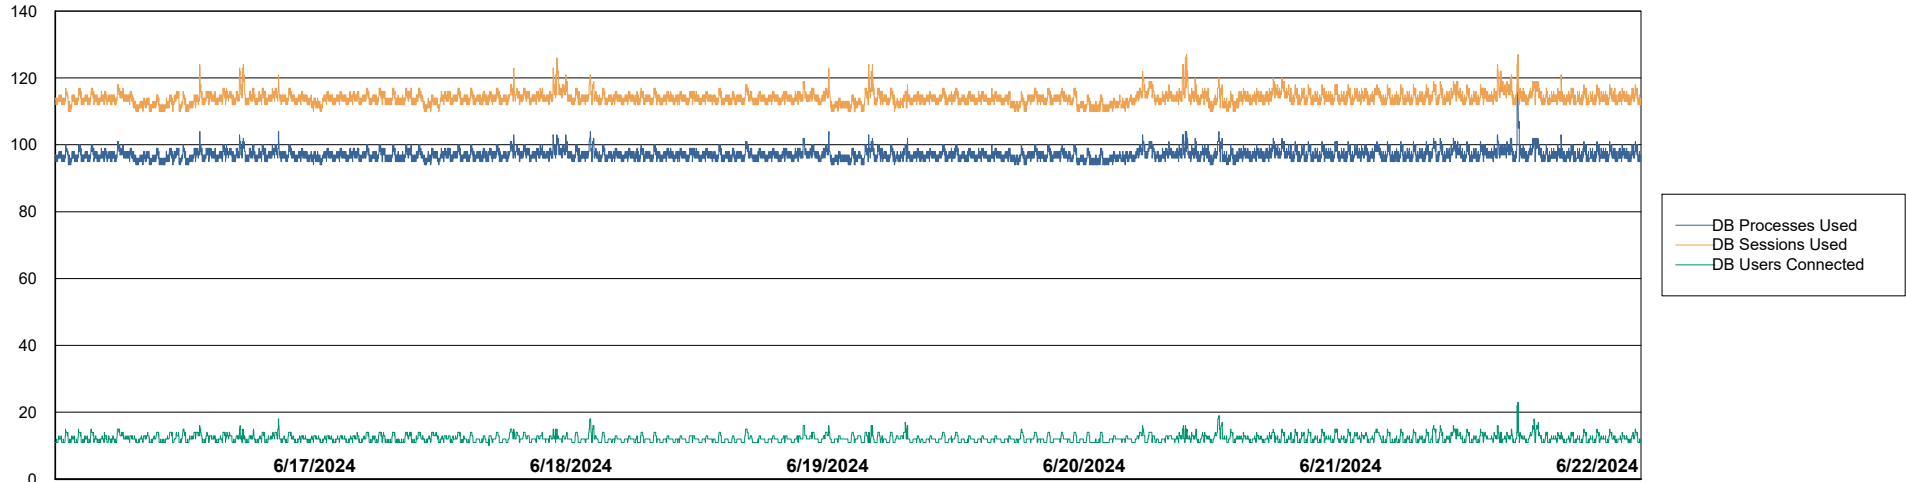

Database Performance ELJ_PRD_FRASEQXPRDDB03_ABS1