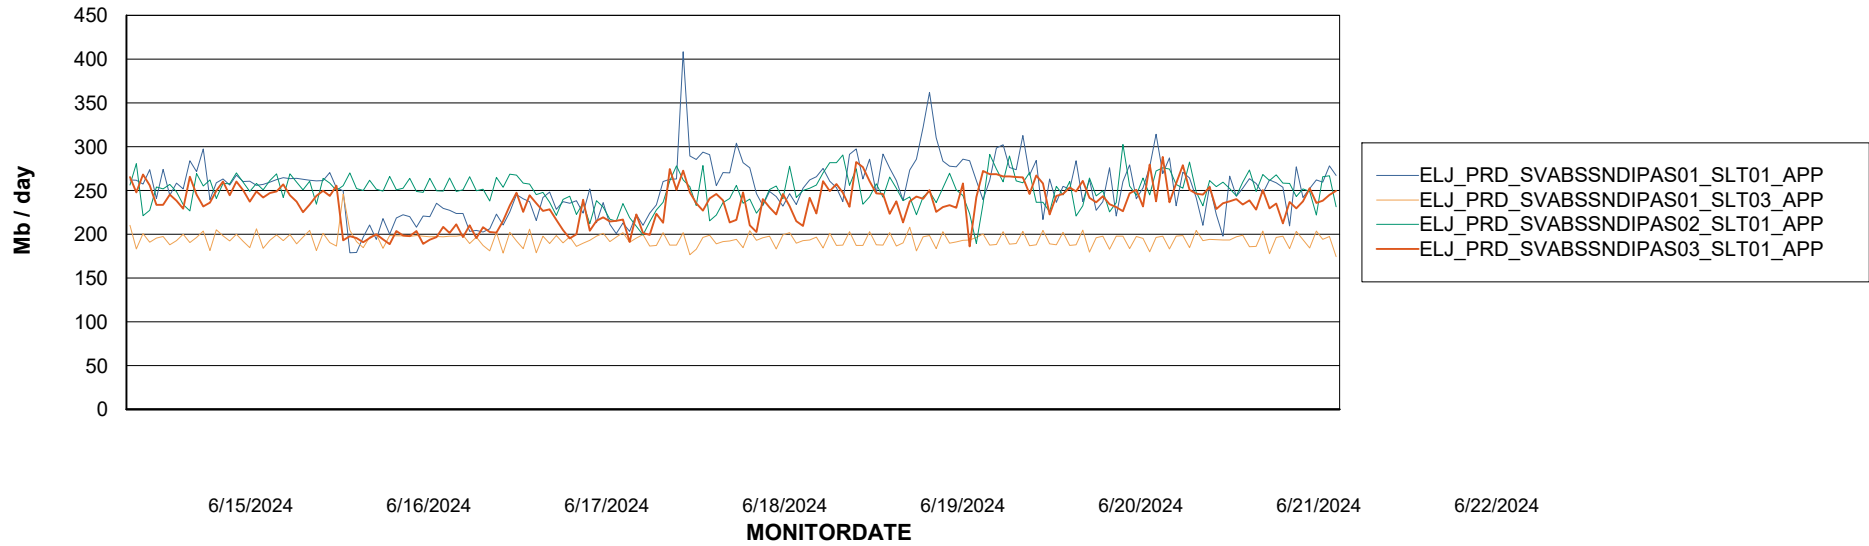

ABSSolute Application Server Services

Avg memory used per ABS Server Service