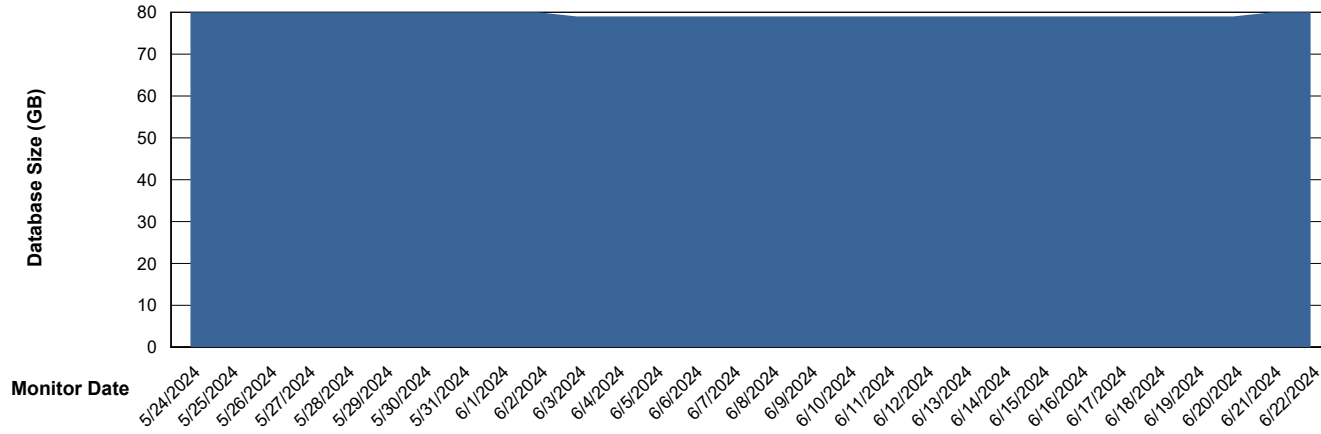

DATABASE SIZE ELJ_PRD_FRASEQXPRDDB01_ABS1

Database growth over last month