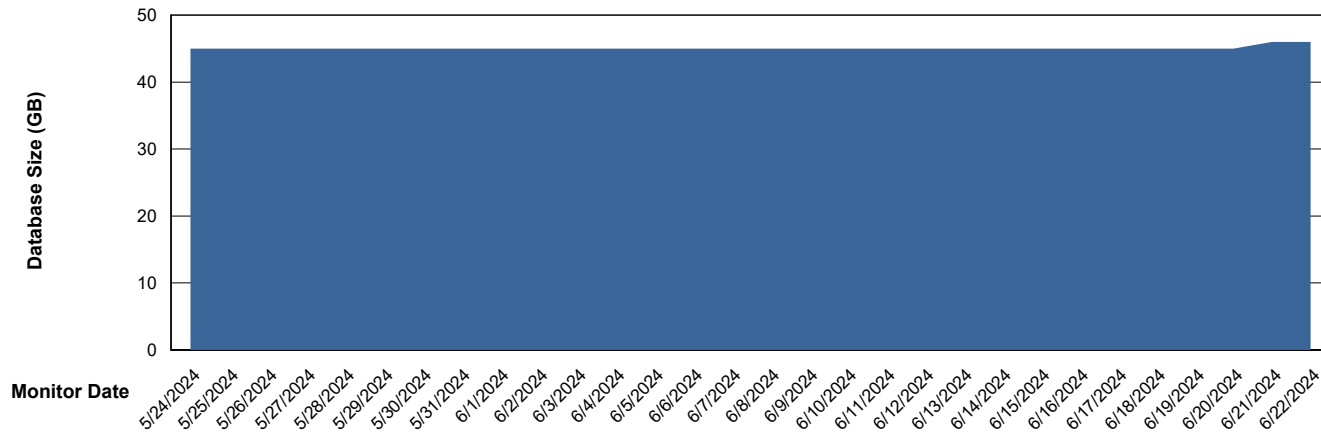

DATABASE SIZE ELJ_PRD_FRASEQXPRDDB03_ABS1

Database growth over last month