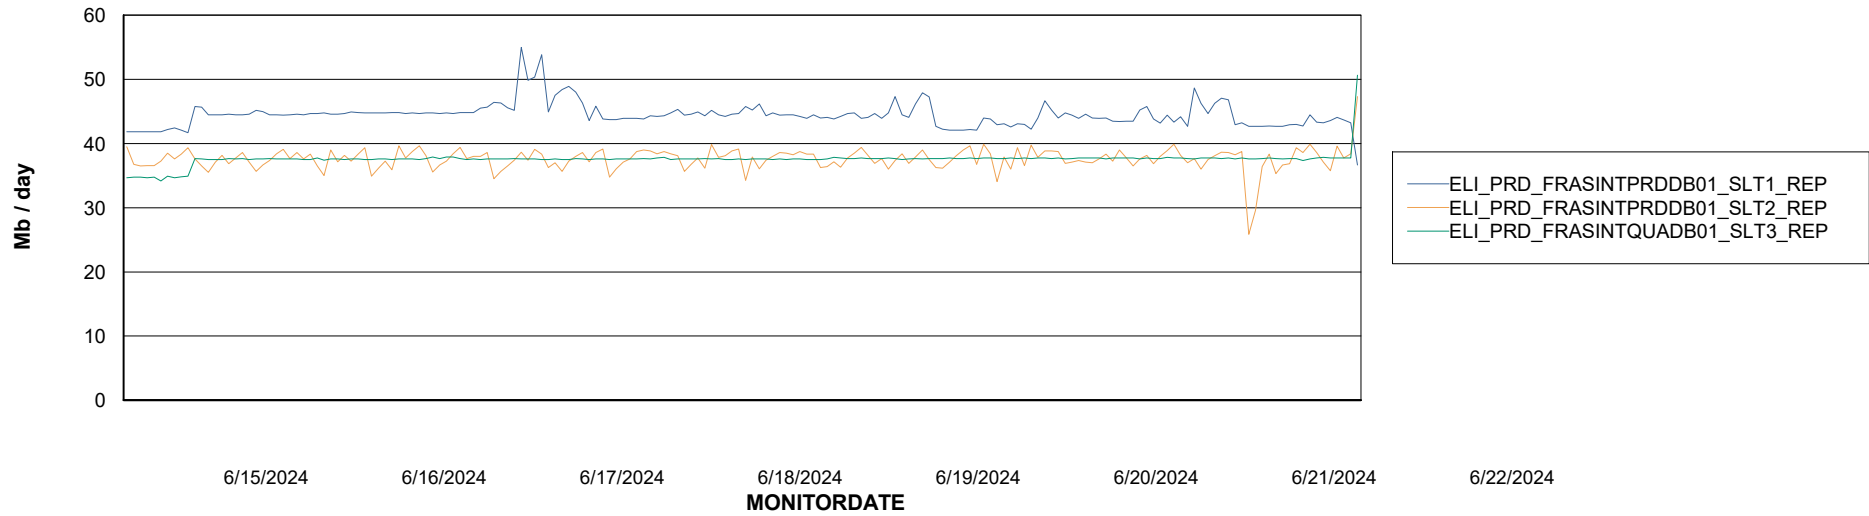

ABSSolute Application ReportServer Services

Avg memory used per ReportServer Service