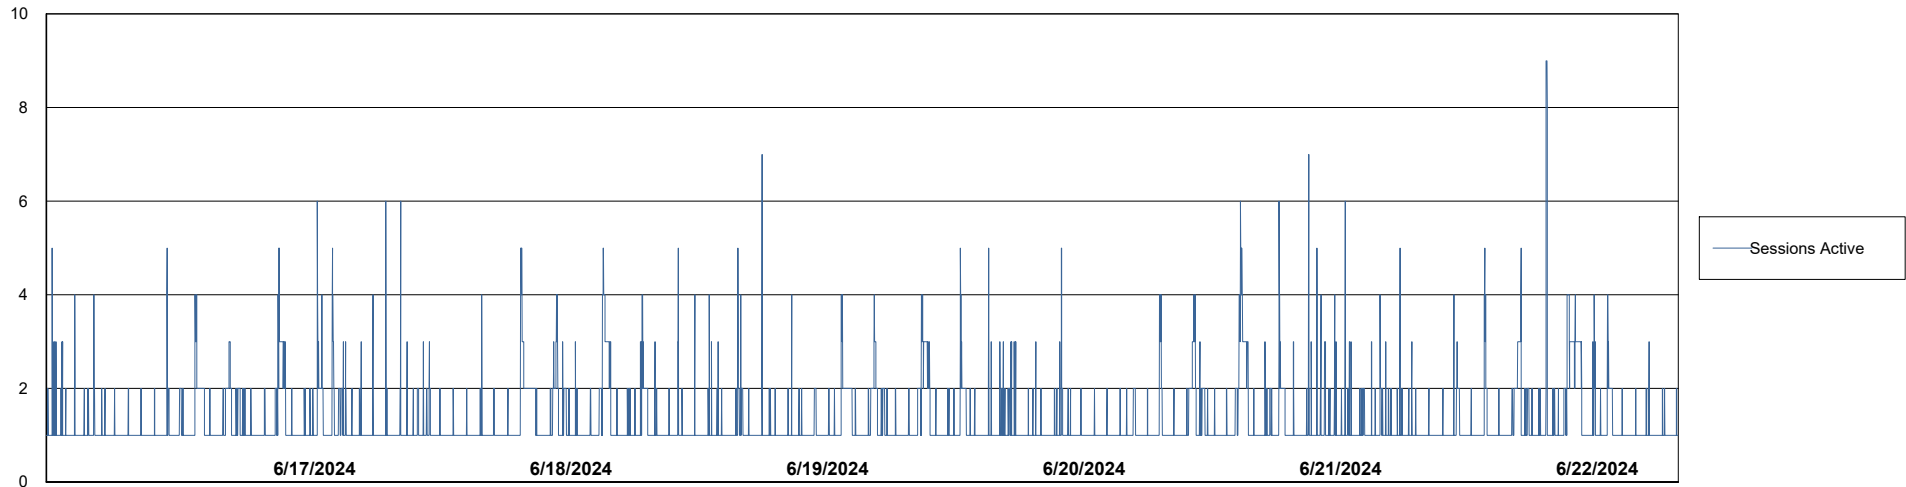

Database Performance ELI_PRD_FRASEQXPRDDB04-BI_ABS1