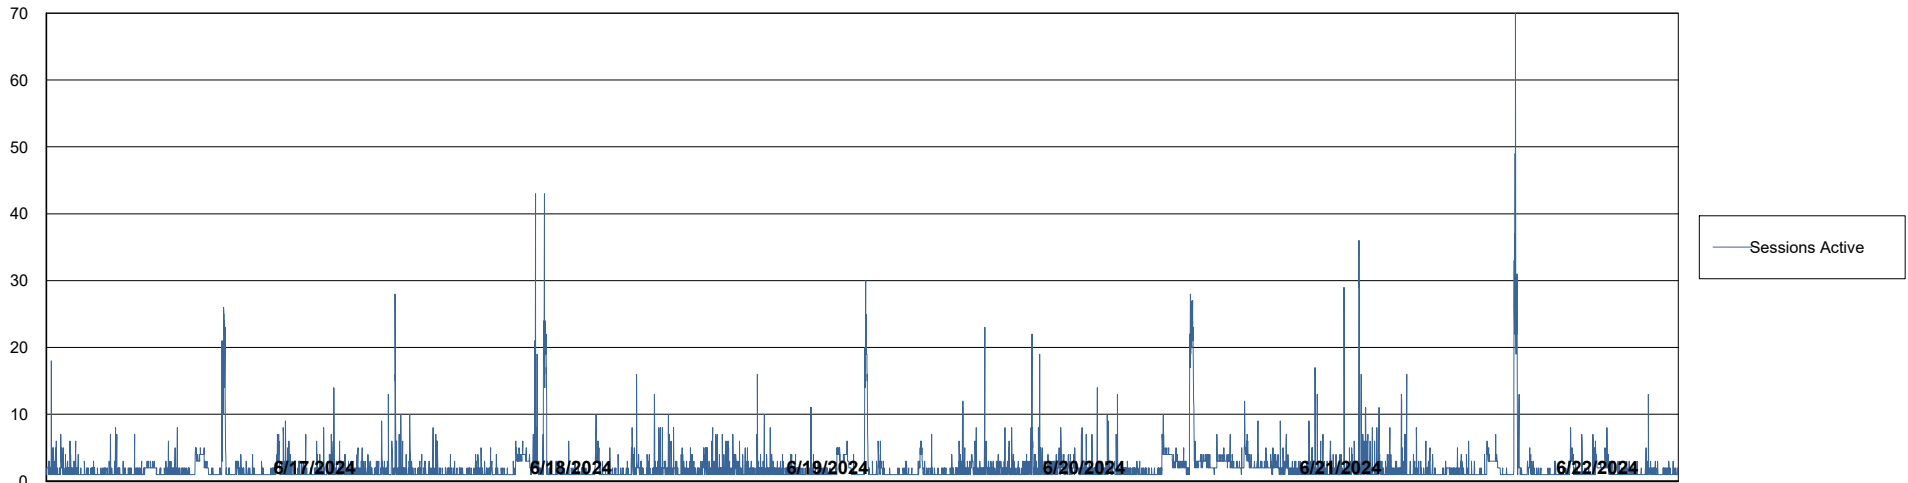

Database Performance ELI_PRD_FRASINTPRDDB01_ABS1