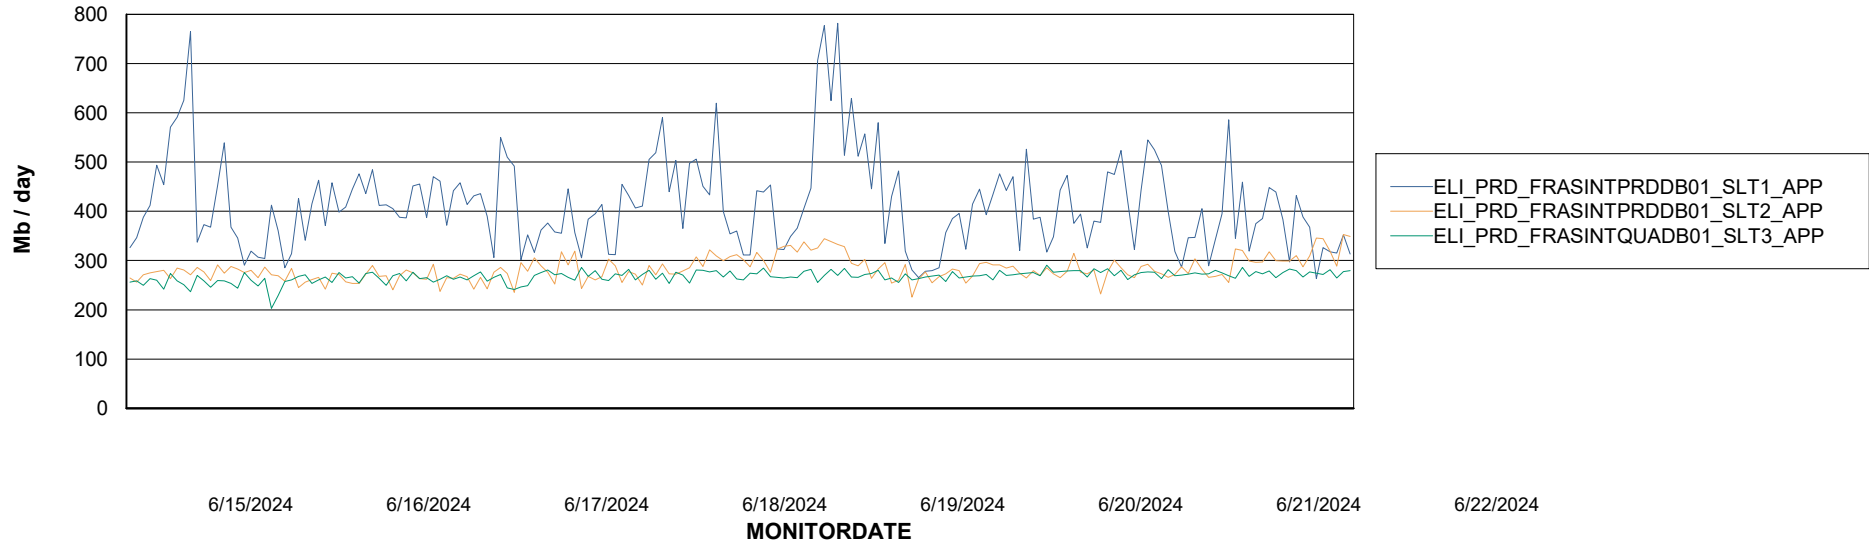

ABSSolute Application Server Services

Avg memory used per ABS Server Service