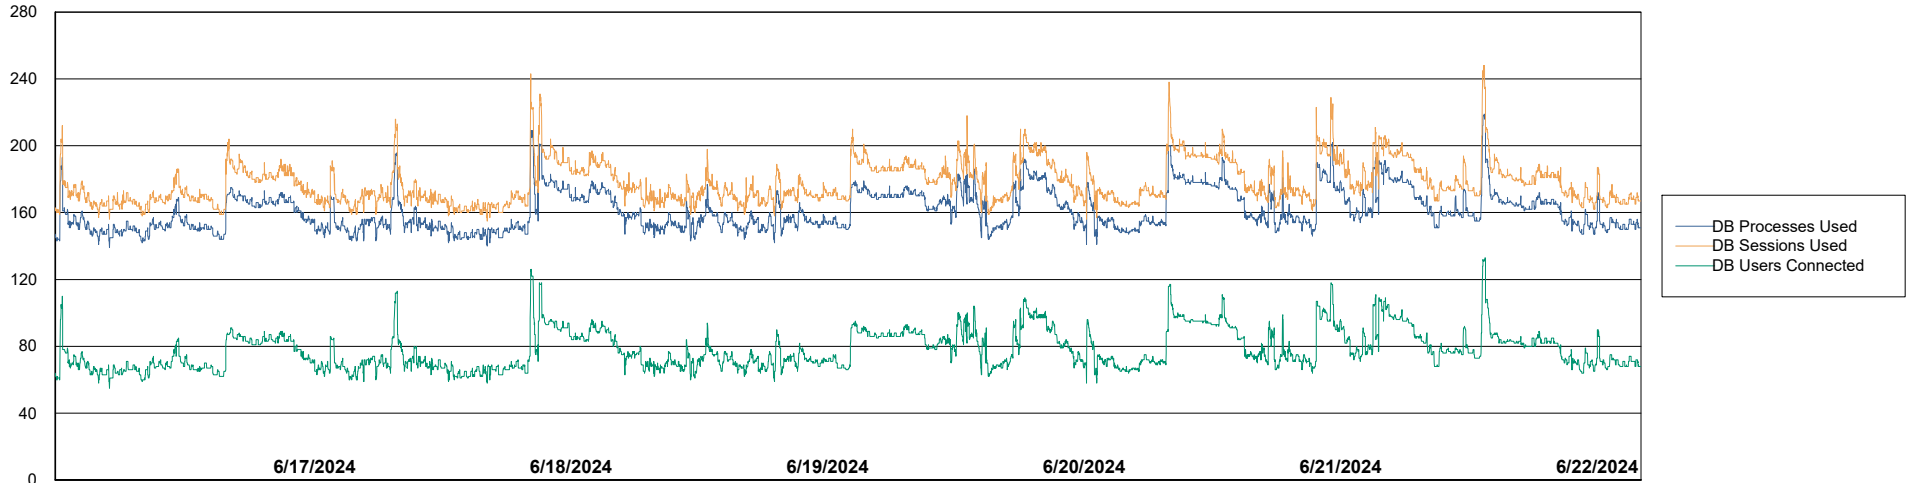

Database Performance ELI_PRD_FRASINTPRDDB01_ABS1