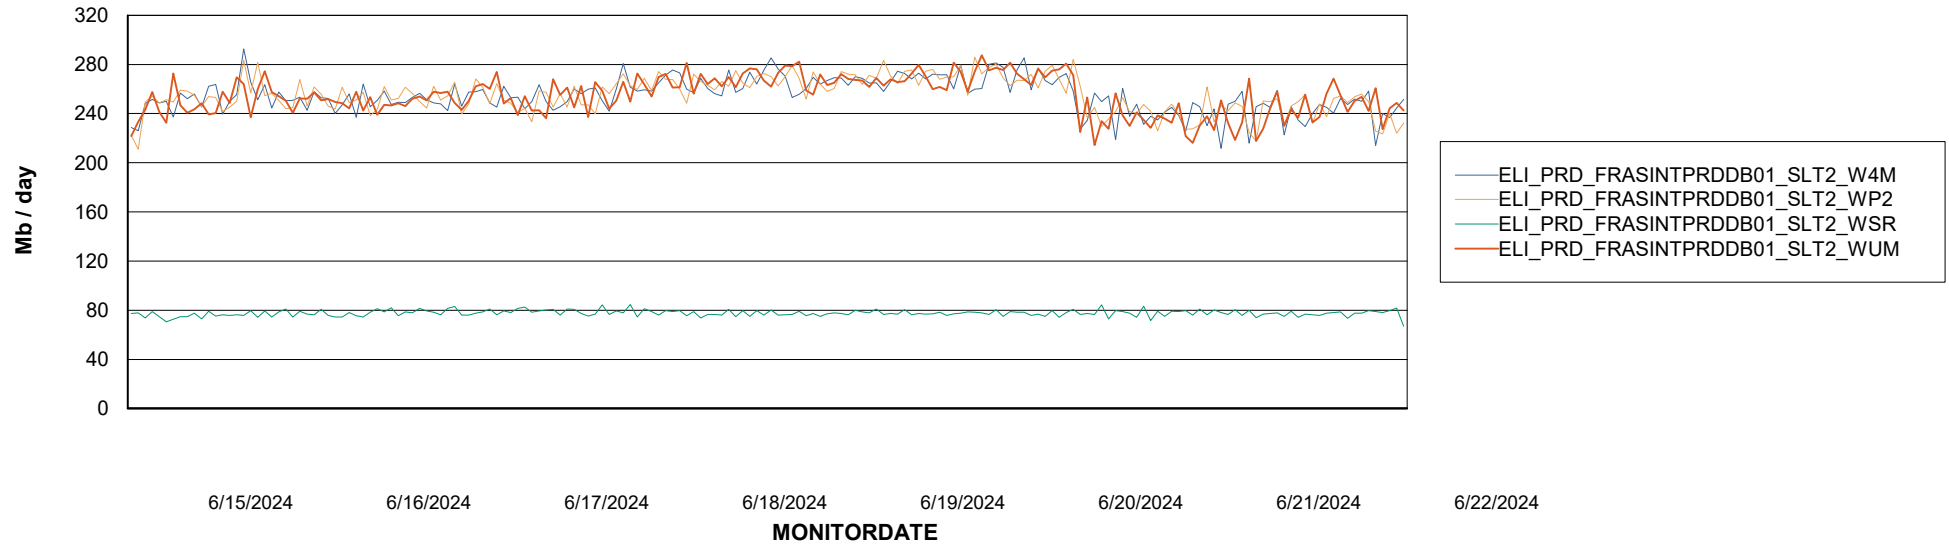

ABSolute Web Component Services

Avg memory used per ABS Web component