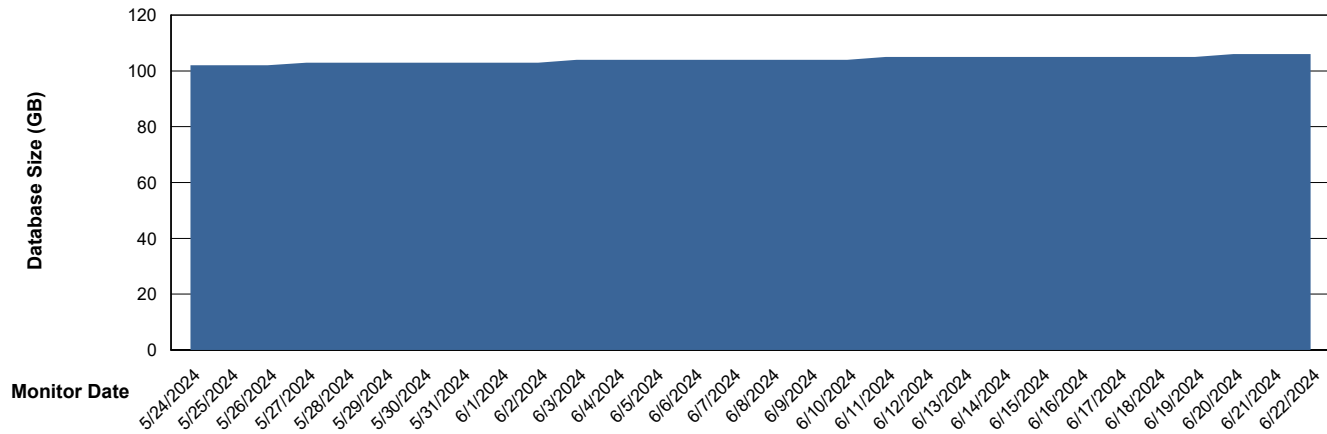

DATABASE SIZE ELI_PRD_FRASINTPRDDB01_ABS1

Database growth over last month