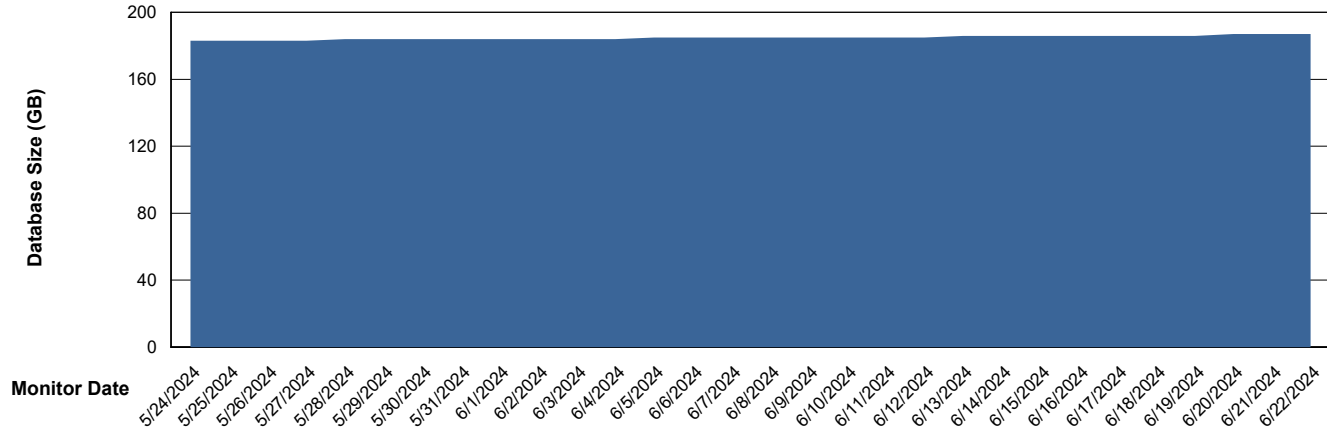

DATABASE SIZE ELI_PRD_FRASEQXPRDDB04-BI_ABS1

Database growth over last month