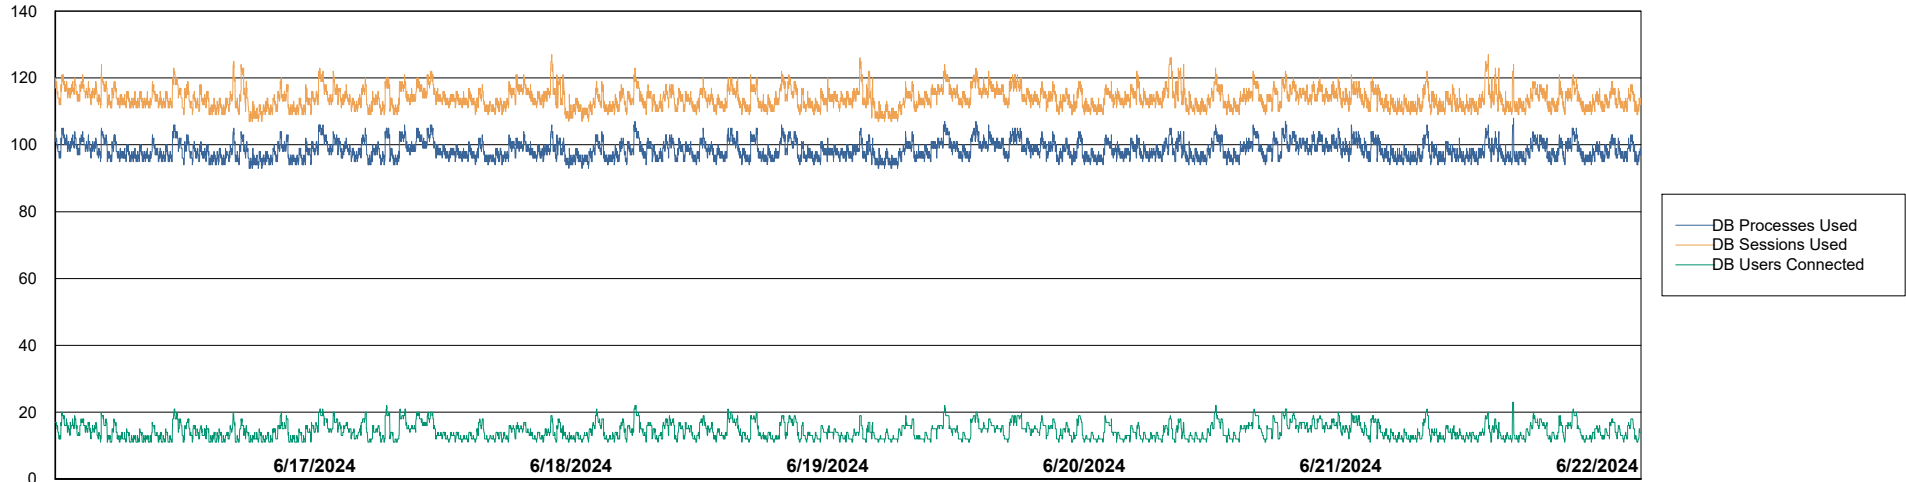

Database Performance ELI_PRD_FRASEQXPRDDB04-BI_ABS1