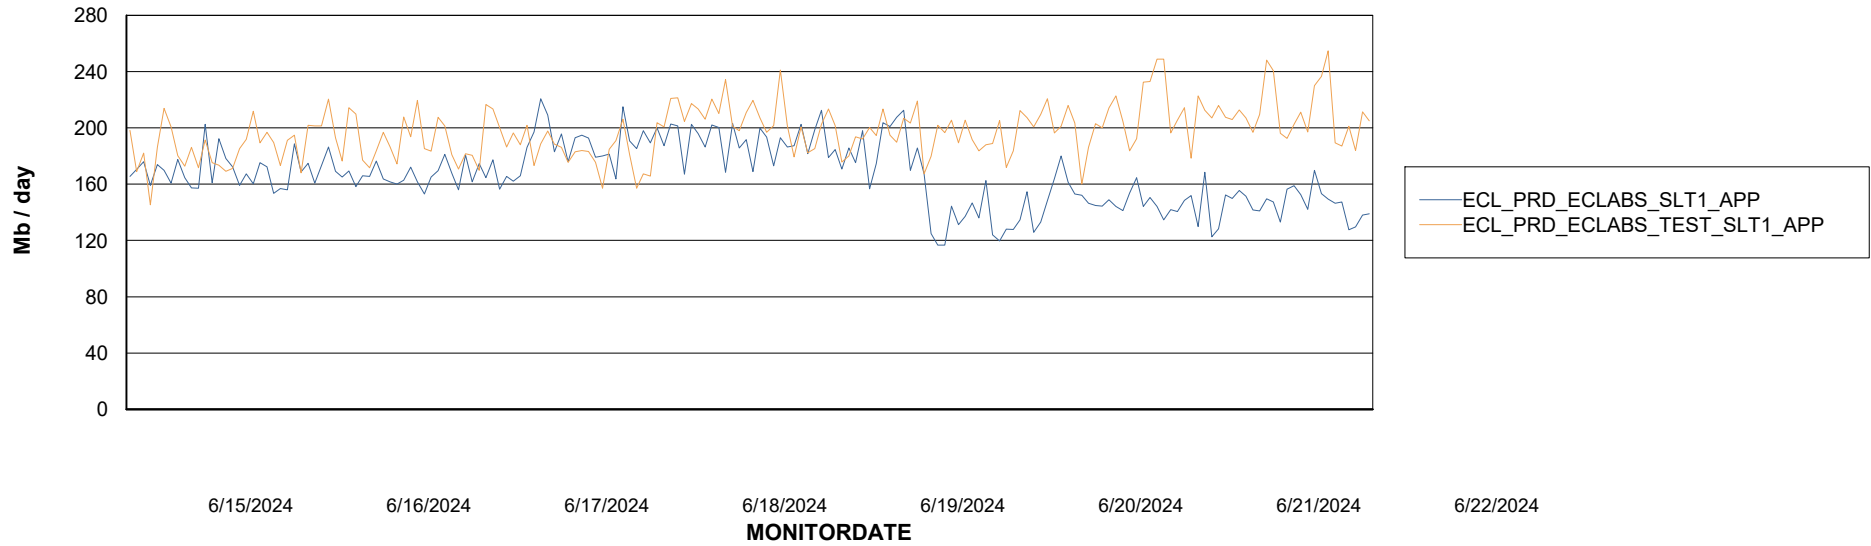

ABSSolute Application Server Services

Avg memory used per ABS Server Service