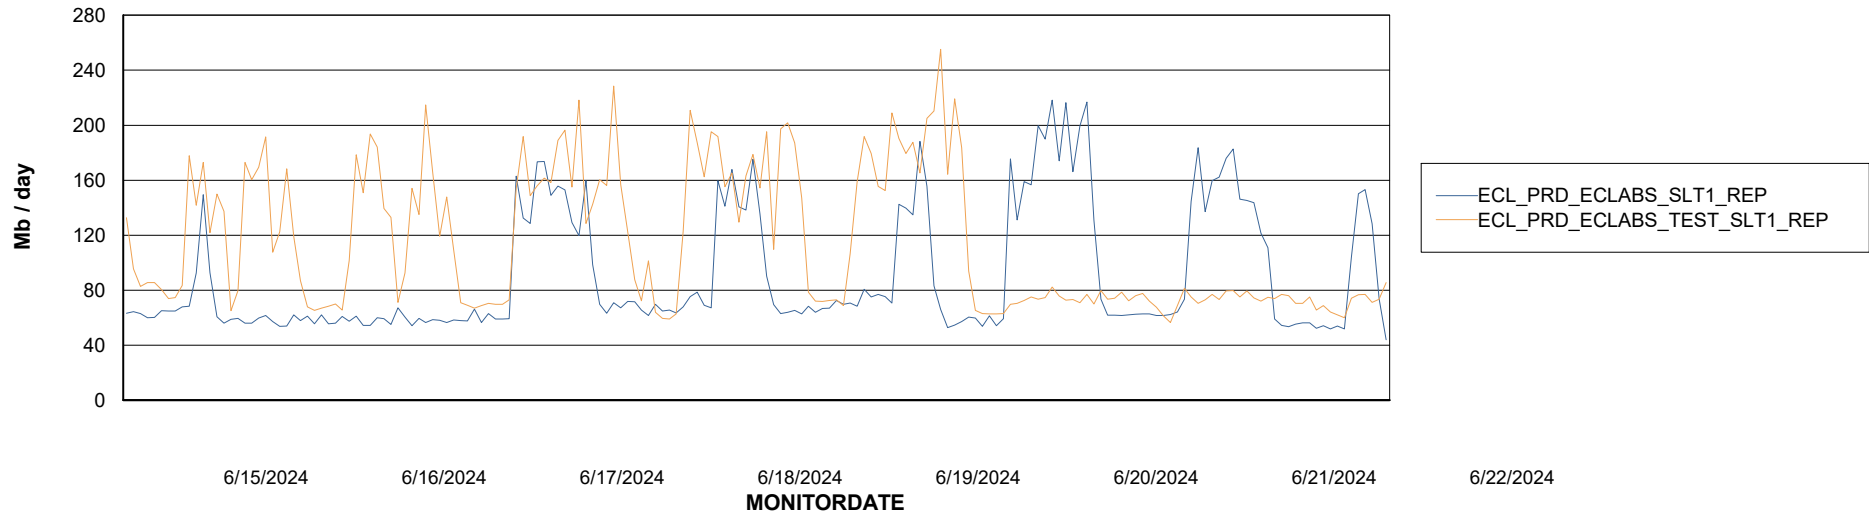

Avg memory used per ABS Server Service

Avg users per day per ABS server

Weekly SLA Customer Report

Customer ECL_Production
Database ID 156

ABSSolute Application ReportServer Services

Avg memory used per ReportServer Service