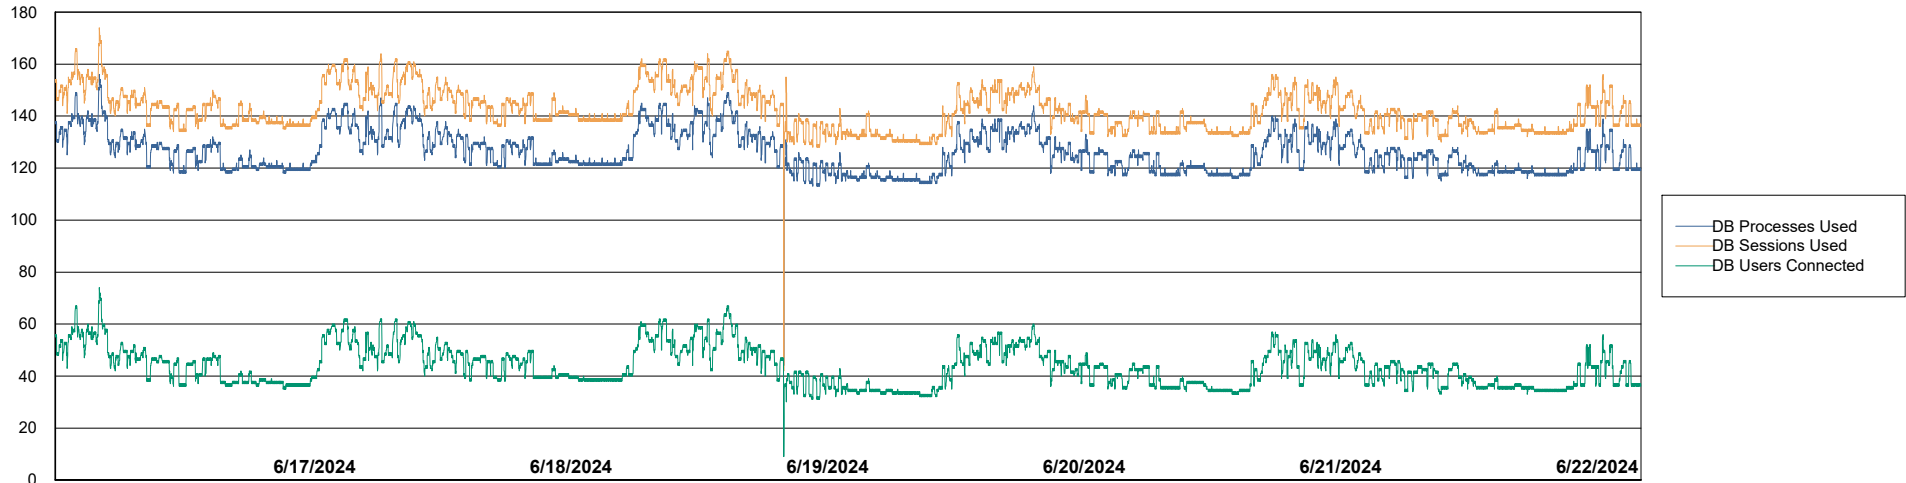

Weekly SLA Customer Report

Customer ECL_Production
Database ID 156

Harddisk Usage ECL_PRD_ECLABS-WEB

	Free disk space on C: (%)	Total disk space on C: (Gb)	Used disk space on C: (Gb)
6/22/2024	38	99	62
6/21/2024	38	99	62
6/20/2024	38	99	62
6/19/2024	38	99	61
6/18/2024	38	99	62
6/17/2024	38	99	62
6/16/2024	38	99	61

Weekly SLA Customer Report

Customer ECL_Production
Database ID 156

Database Performance ECL_PRD_ECLABS_ABS1

Weekly SLA Customer Report

Customer ECL_Production
Database ID 156

Database Performance ECL_PRD_ECLABS-TEST_HSBABS1