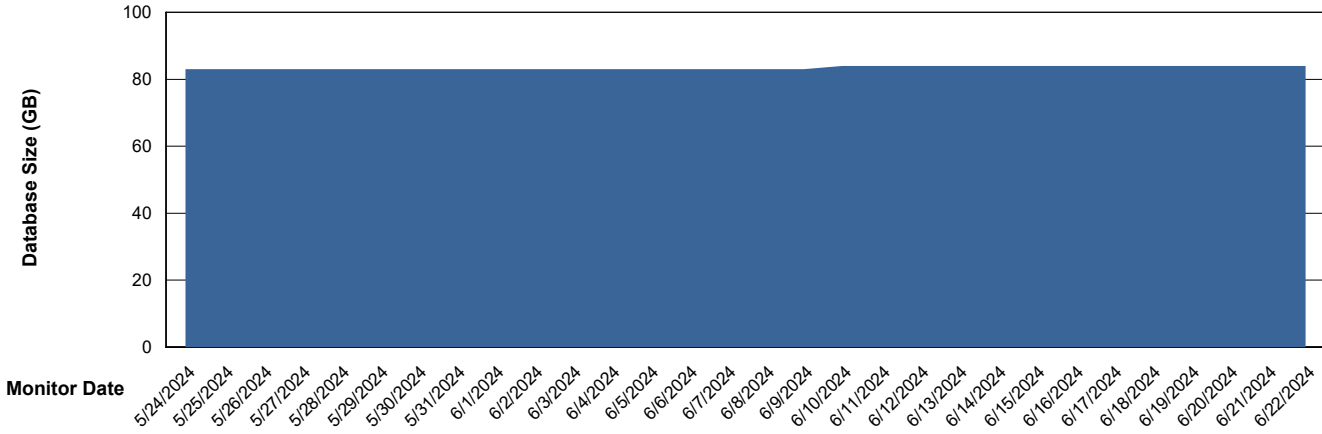

DB Processes Max 1,000

Weekly SLA Customer Report

Customer ECL_Production
 Database ID 156

DATABASE SIZE ECL_PRD_ECLABS_ABS1

Database growth over last month

Database Tablespace ECL_PRD_ECLABS_ABS1

Date	Tablespace Name	Filesize (Gb)	Usedsize (Gb)	Percentage free
6/22/2024	ABSDATA	81	60	25
	INDX	10	7	32
6/21/2024	ABSDATA	81	60	25
	INDX	10	7	32
6/20/2024	ABSDATA	81	60	25
	INDX	10	7	32
6/19/2024	ABSDATA	81	60	25
	INDX	10	7	32
6/18/2024	ABSDATA	81	60	26
	INDX	10	7	32
6/17/2024	ABSDATA	81	60	26
	INDX	10	7	32
6/16/2024	ABSDATA	81	60	26
	INDX	10	7	32

Weekly SLA Customer Report

Customer ECL_Production
Database ID 156

Standby Database Health ECL_Production

Recovery lag for last 7 days

Weekly SLA Customer Report

Customer ECL_Production
Database ID 156

ABSSolute Application Server Services