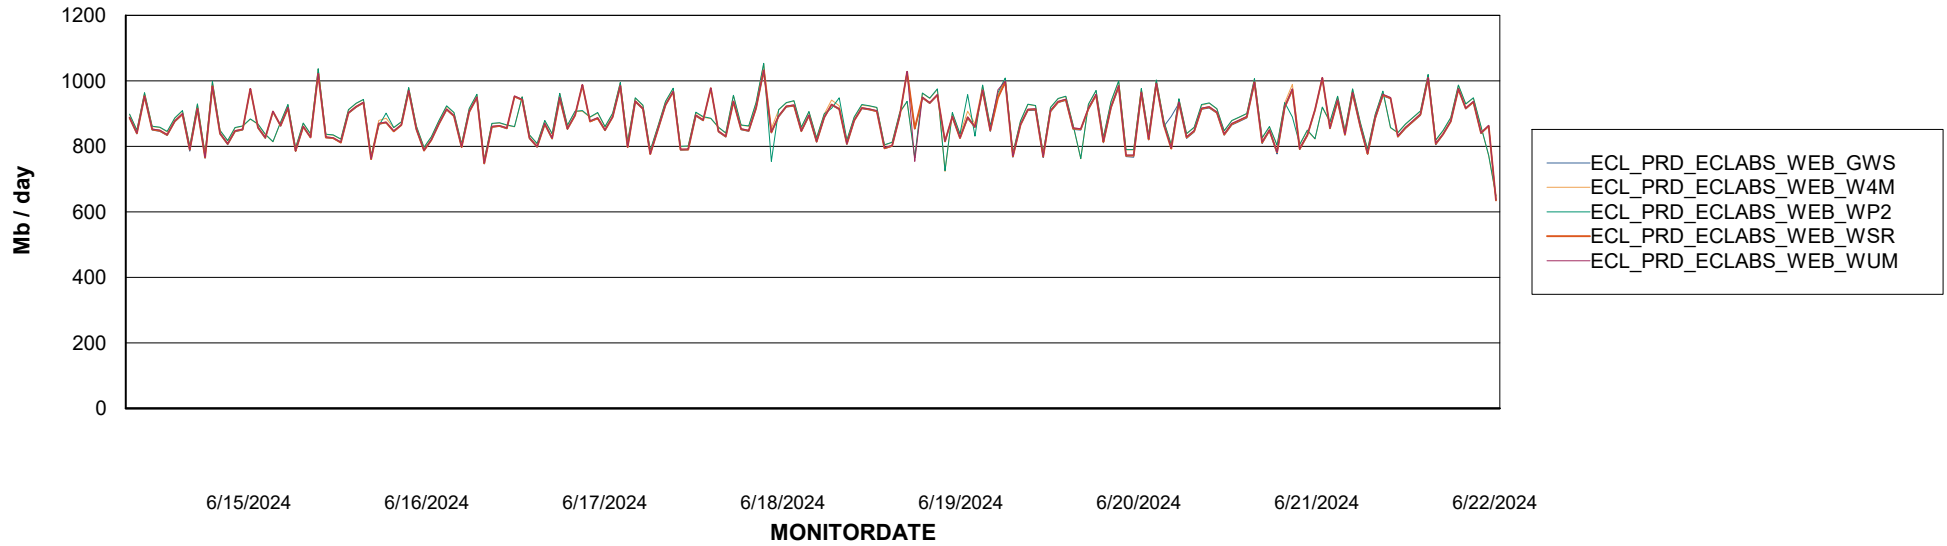

ABSSolute Web Component Services

Avg memory used per ABS Web component