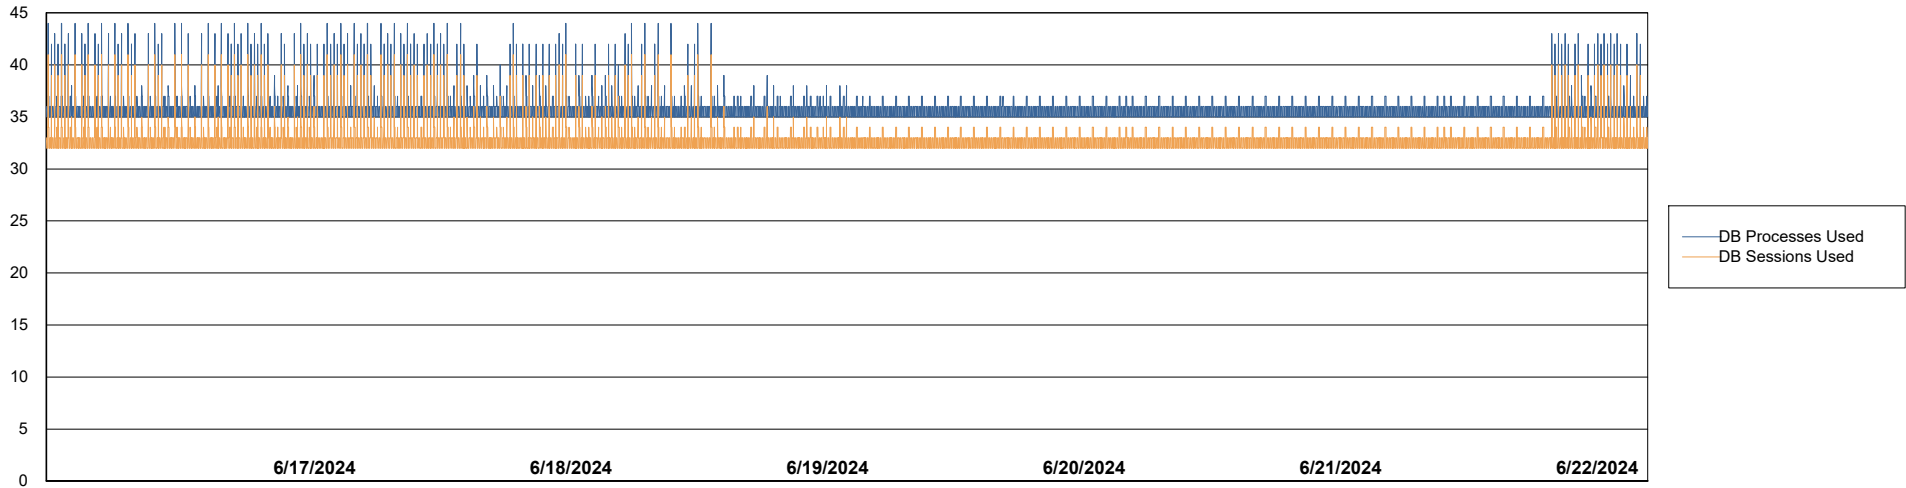

Weekly SLA Customer Report

Customer ECL_Production
Database ID 156

Database Performance ECL_PRD_ECLABS_ABS1

Weekly SLA Customer Report

Customer ECL_Production
Database ID 156

Database Performance ECL_PRD_ECLABS-TEST_HSBABS1

DB Processes Max 1,000

Weekly SLA Customer Report

Customer ECL_Production
 Database ID 156

DATABASE SIZE ECL_PRD_ECLABS_ABS1

Database growth over last month

Database Tablespace ECL_PRD_ECLABS_ABS1

Date	Tablespace Name	Filesize (Gb)	Usedsize (Gb)	Percentage free
6/22/2024	ABSDATA	81	60	25
	INDX	10	7	32
6/21/2024	ABSDATA	81	60	25
	INDX	10	7	32
6/20/2024	ABSDATA	81	60	25
	INDX	10	7	32
6/19/2024	ABSDATA	81	60	25
	INDX	10	7	32
6/18/2024	ABSDATA	81	60	26
	INDX	10	7	32
6/17/2024	ABSDATA	81	60	26
	INDX	10	7	32
6/16/2024	ABSDATA	81	60	26
	INDX	10	7	32