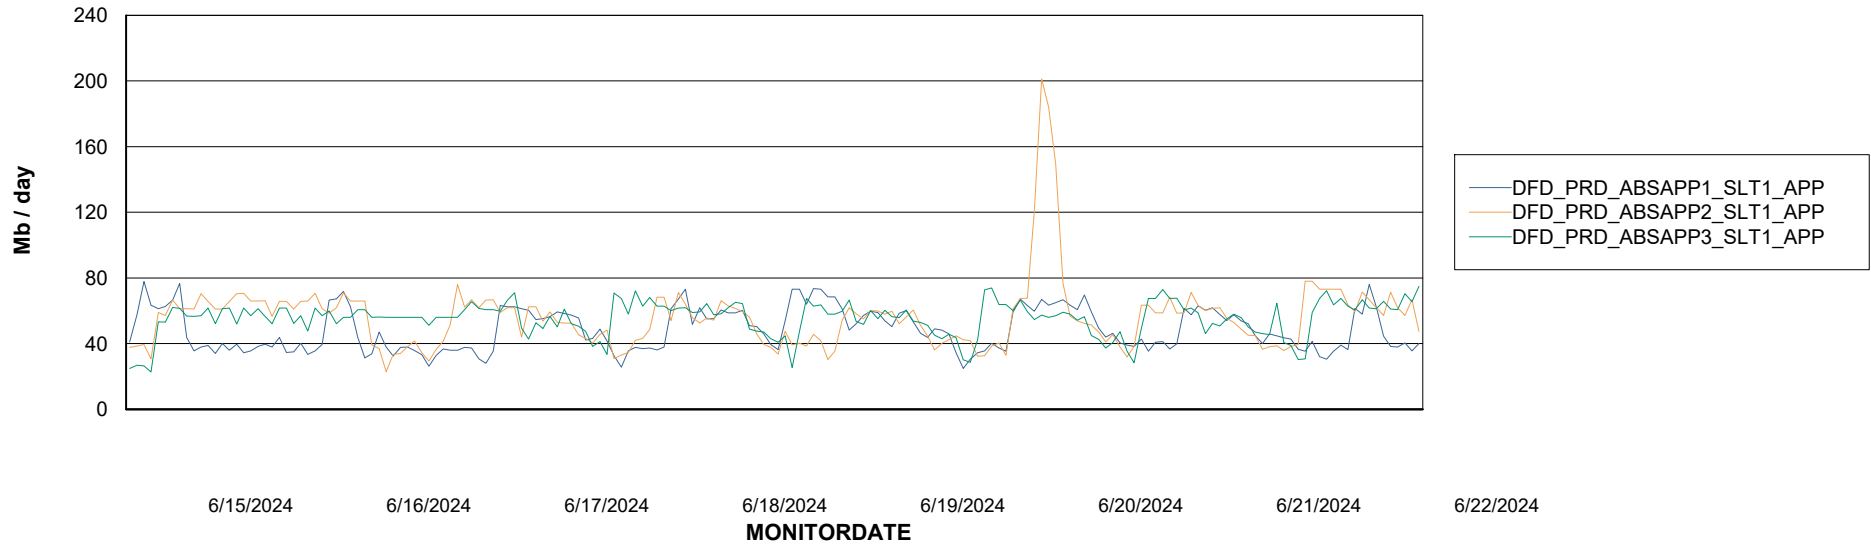

ABSSolute Application Server Services

Avg memory used per ABS Server Service