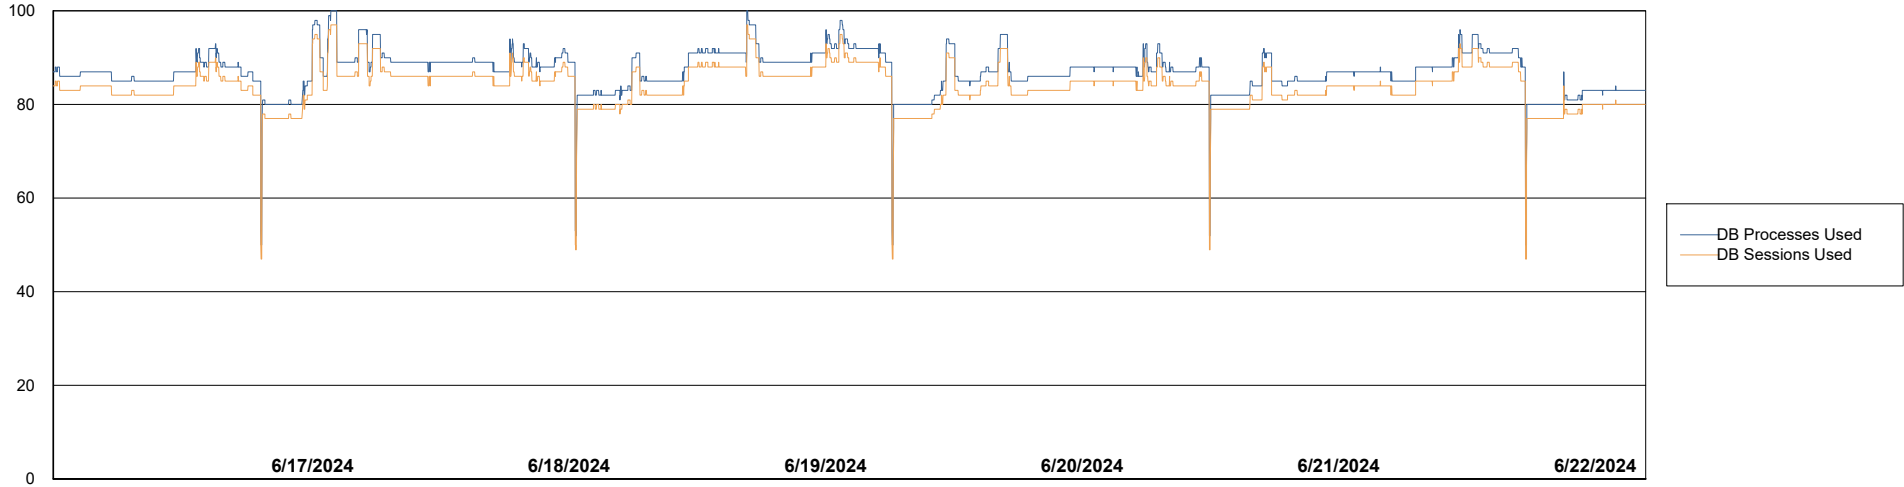

Database Performance DFD_PRD_S-S-ORACLE01-F_ABS1

DB Processes Max 4
DB Sessions Max 600