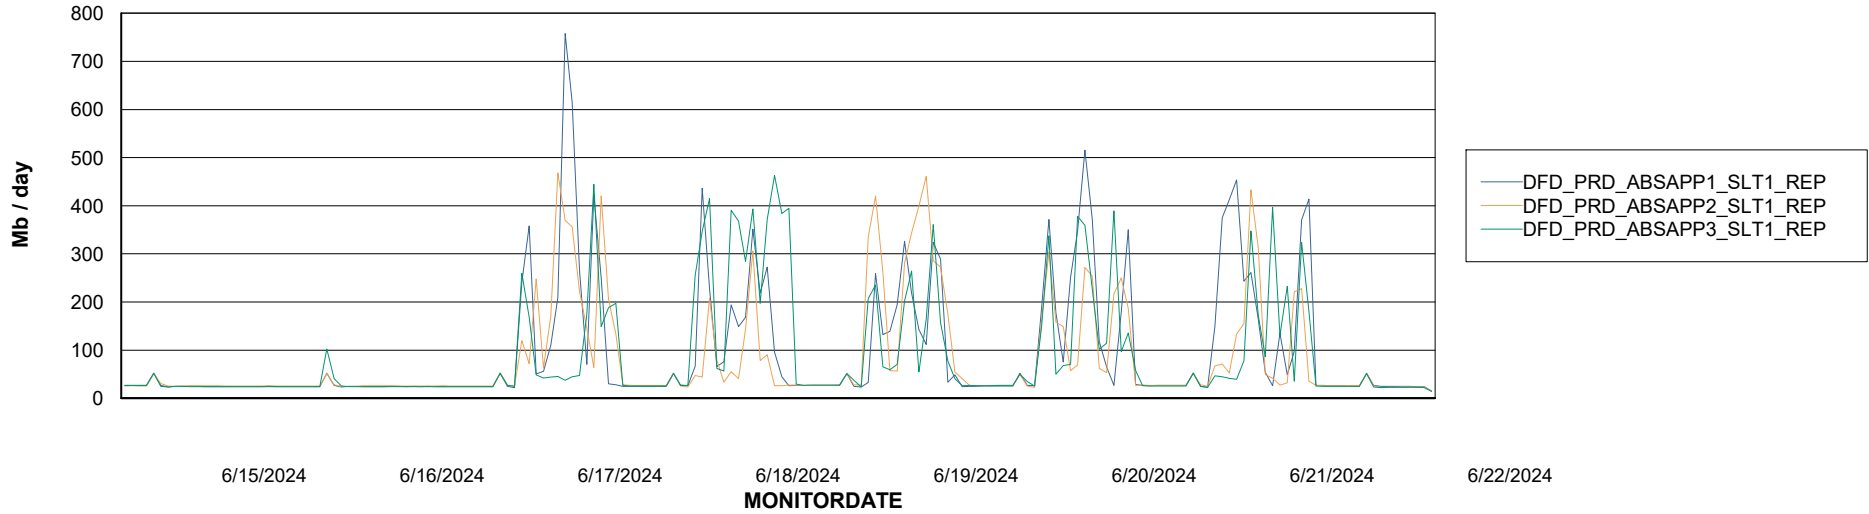

ABSSolute Application ReportServer Services

Avg memory used per ReportServer Service