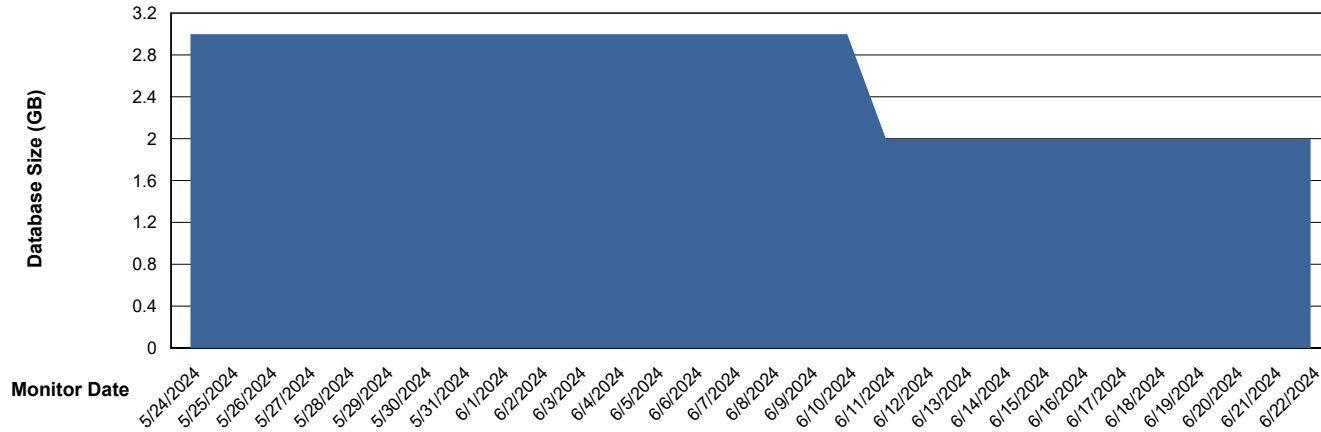

DATABASE SIZE DFD_PRD_S-S-ORACLE01-F_ABS1

Database growth over last month