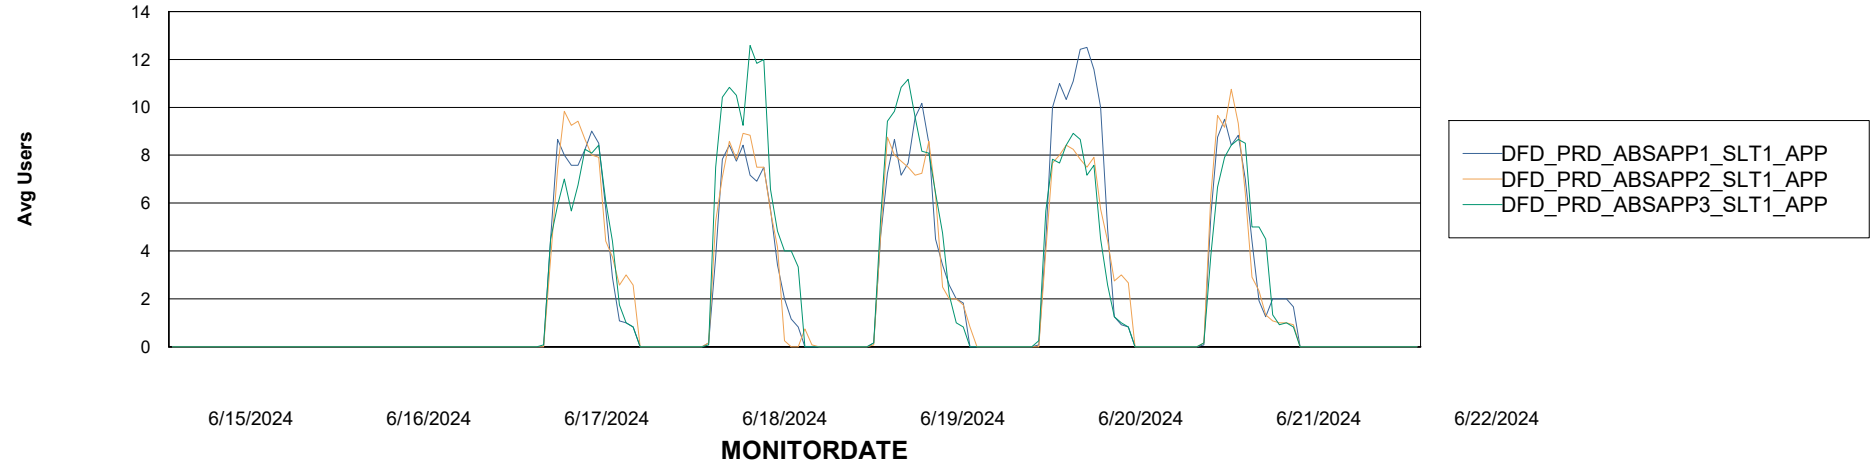

Avg users per day per ABS server