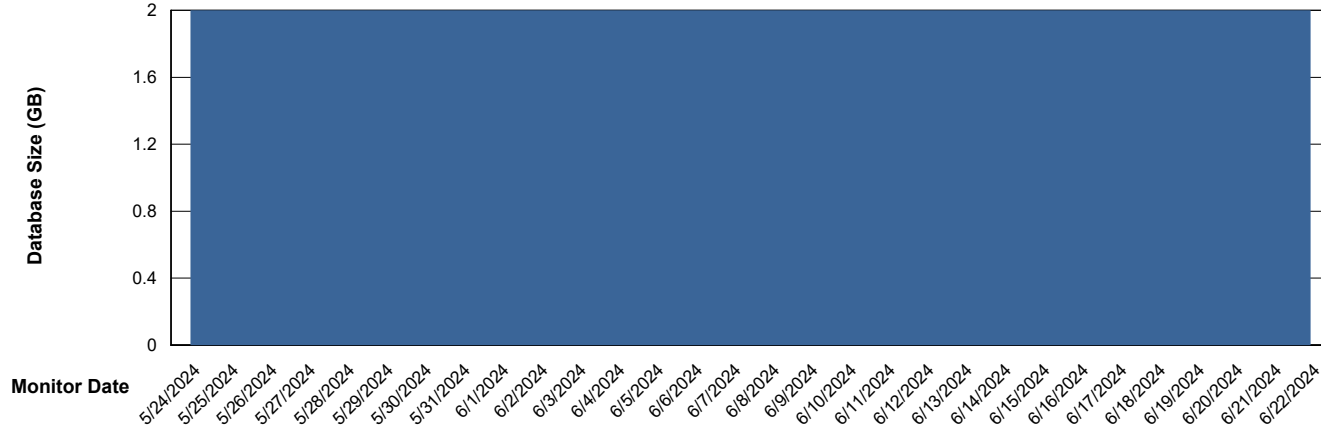

DATABASE SIZE DFD_PRD_S-S-ABSBI-V_ABS1

Database growth over last month