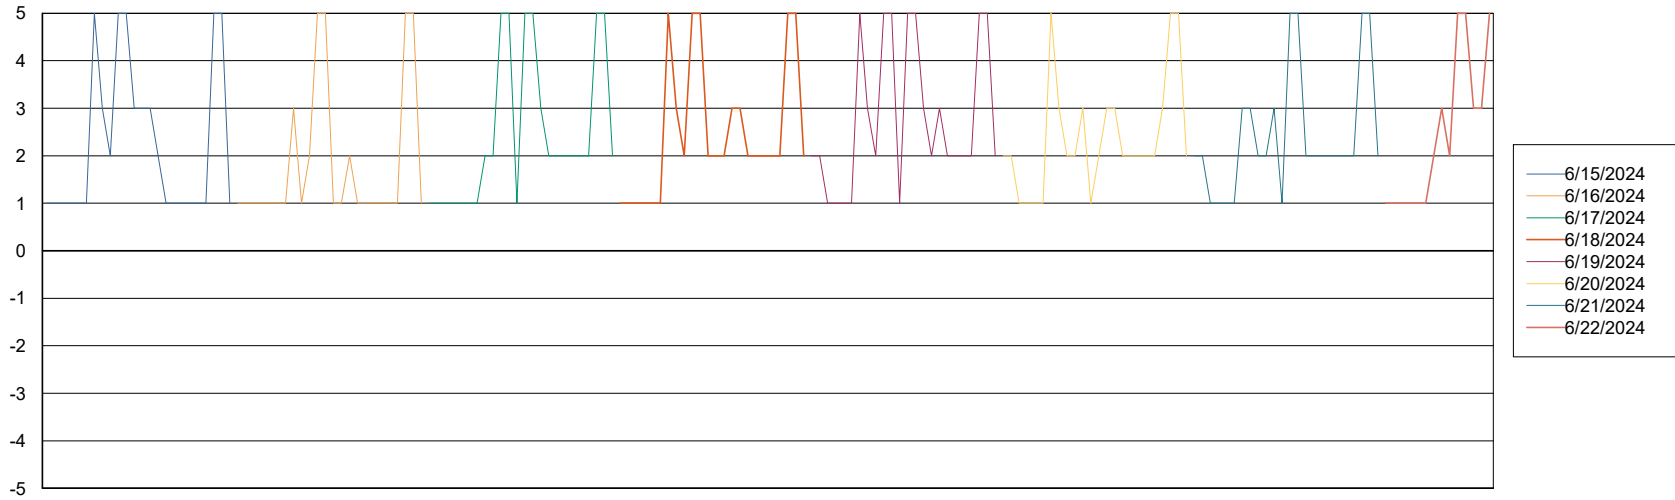

Recovery lag for last 7 days