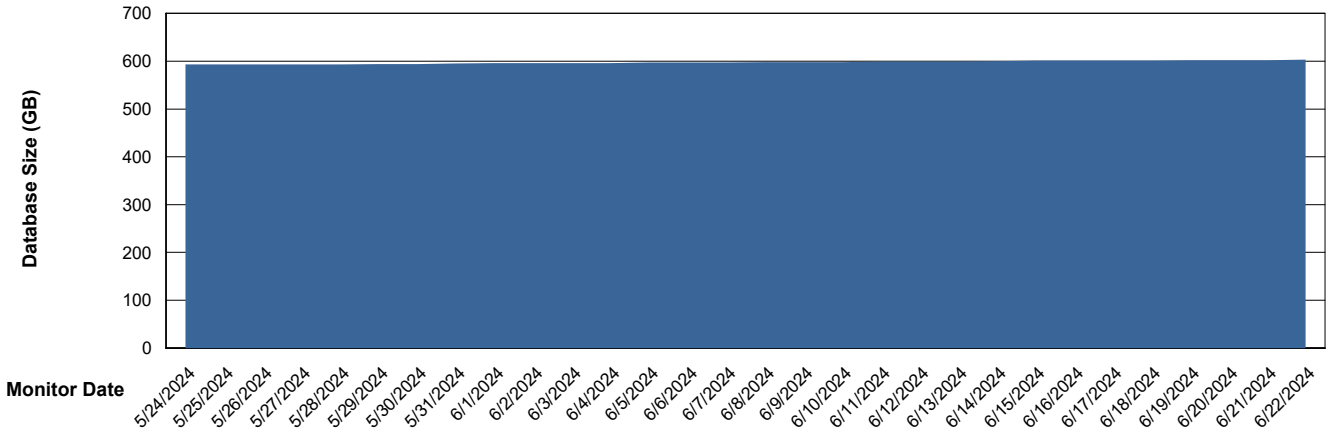

DATABASE SIZE CUS_PRD_ABSDB1_ABS1

Database growth over last month