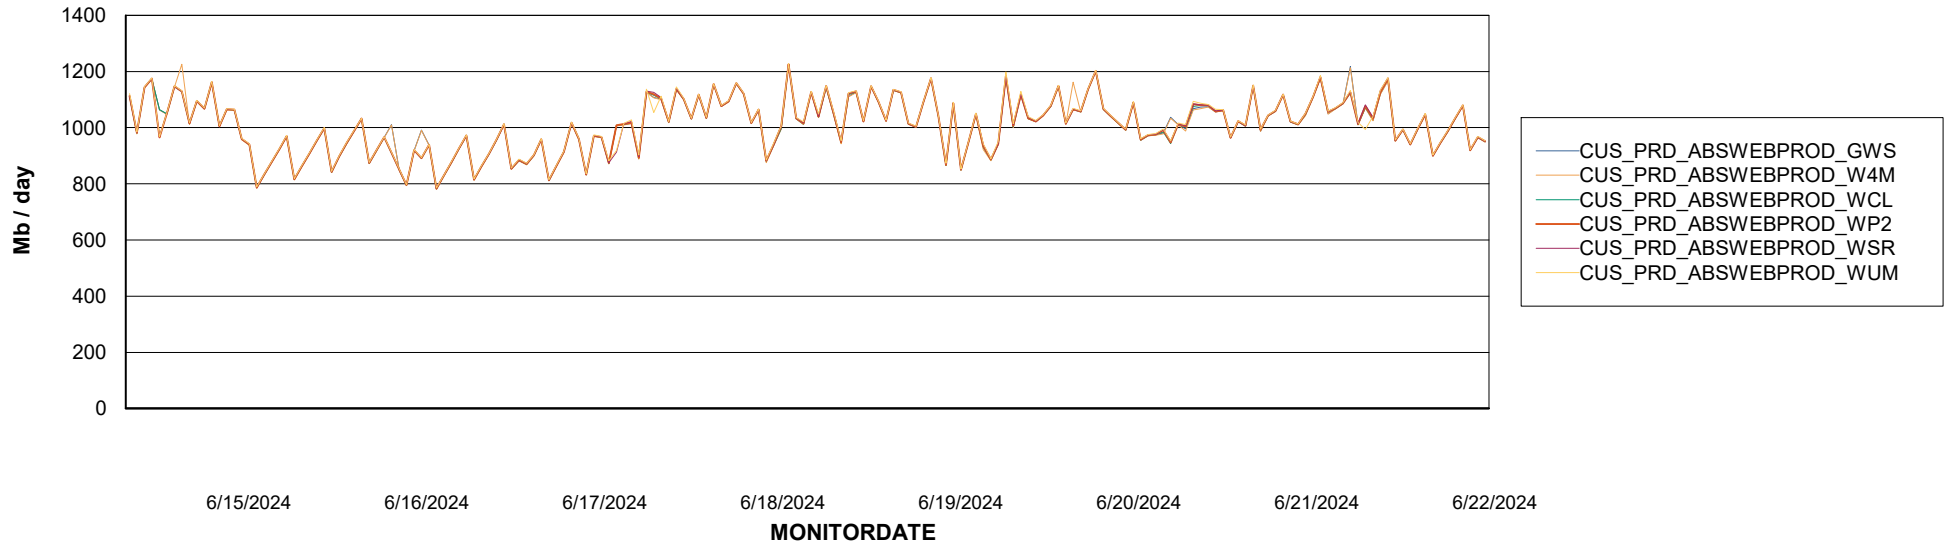

ABSSolute Web Component Services

Avg memory used per ABS Web component