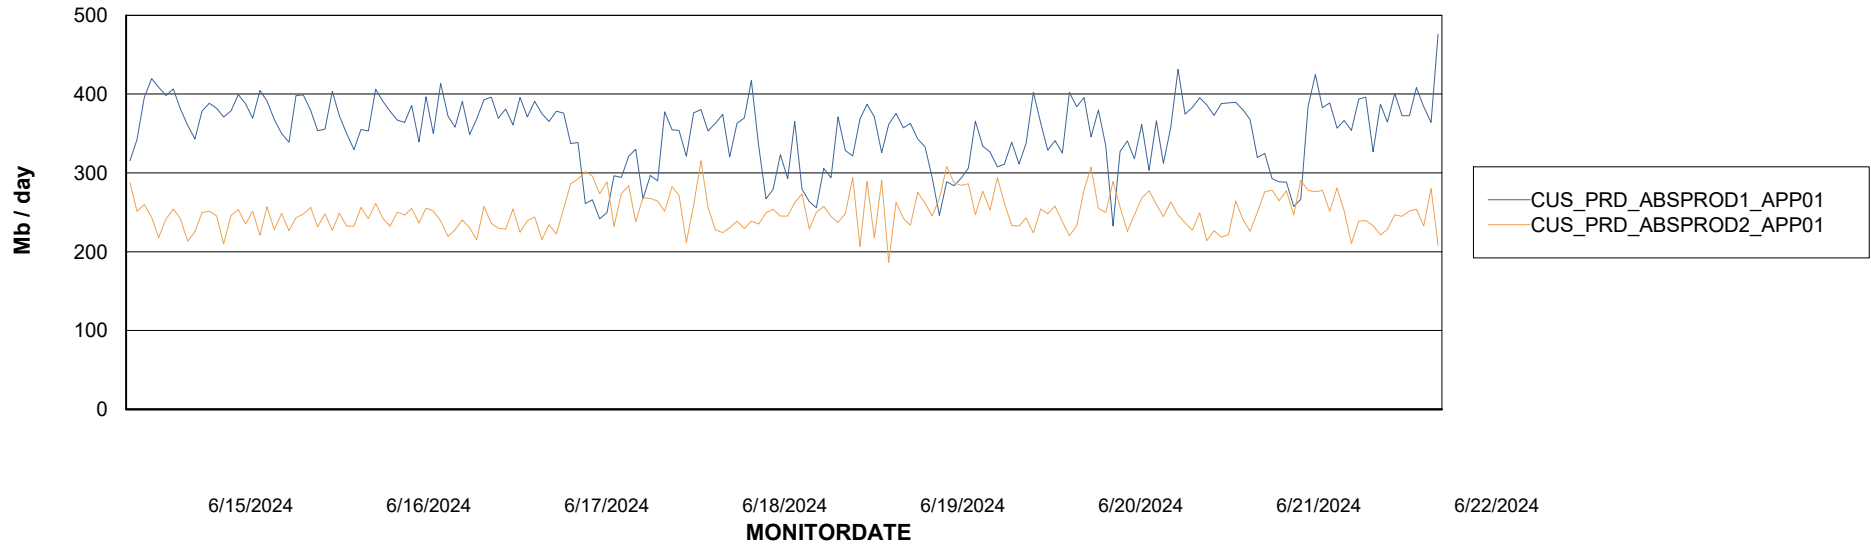

ABSSolute Application Server Services

Avg memory used per ABS Server Service