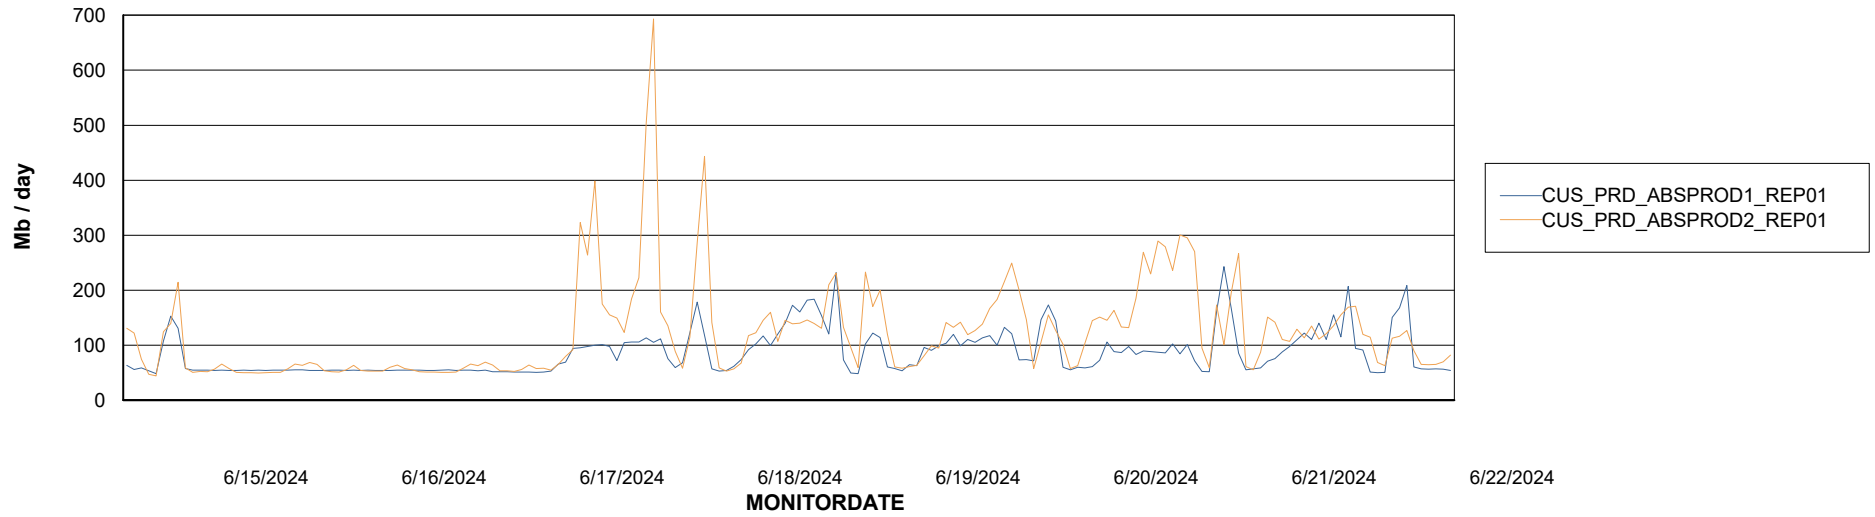

ABSSolute Application ReportServer Services

Avg memory used per ReportServer Service