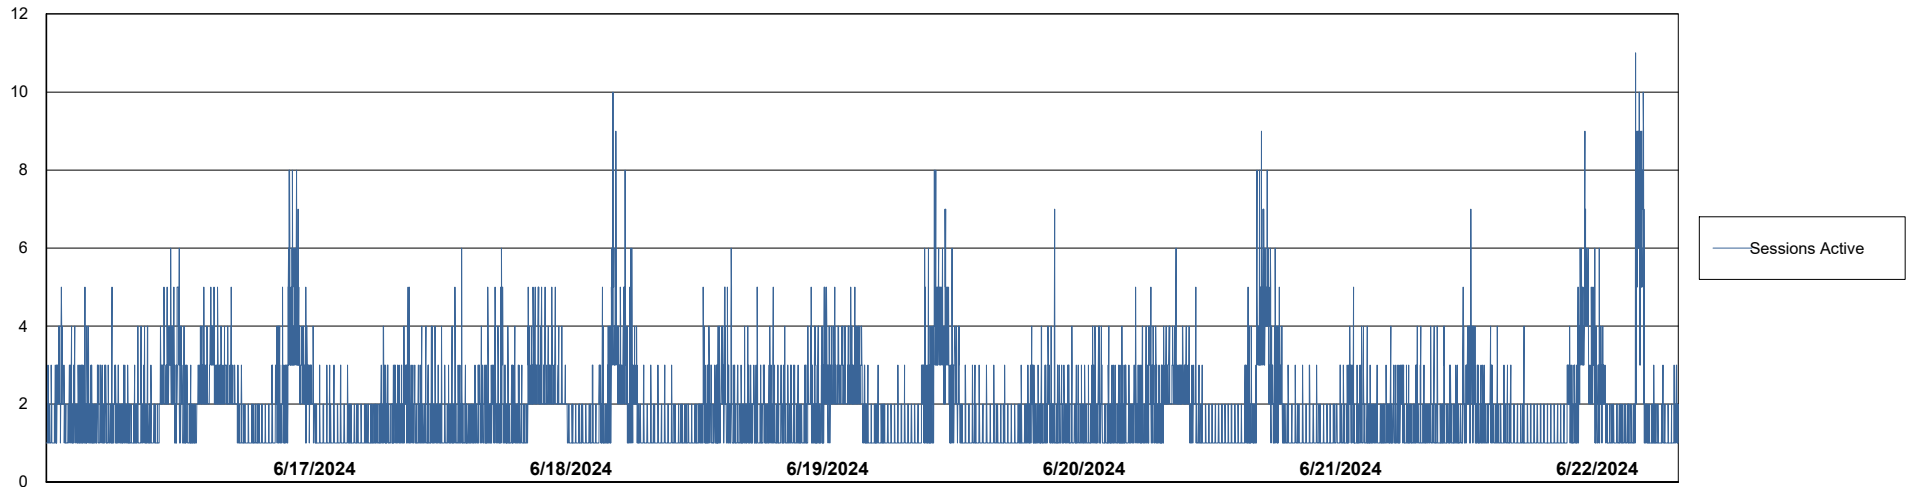

Database Performance CUS_PRD_ABSDB1_ABS1