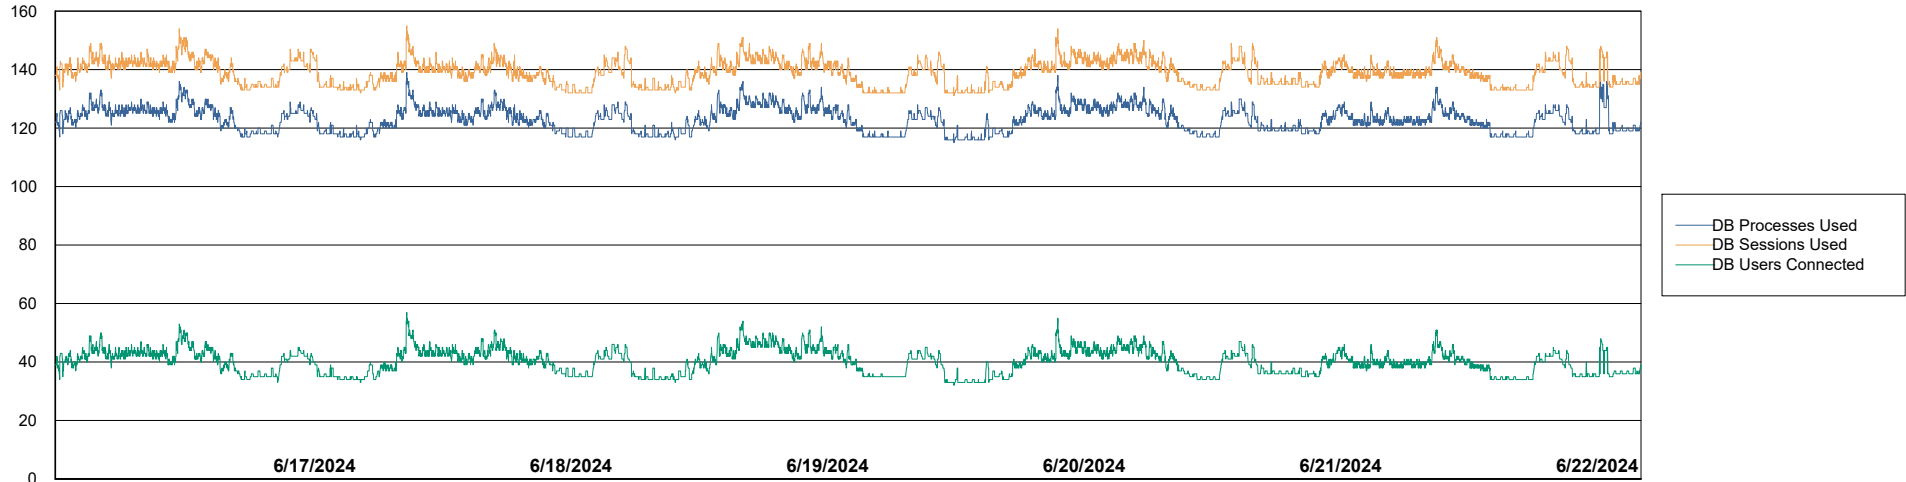

Database Performance CUS_PRD_ABSDB1_ABS1