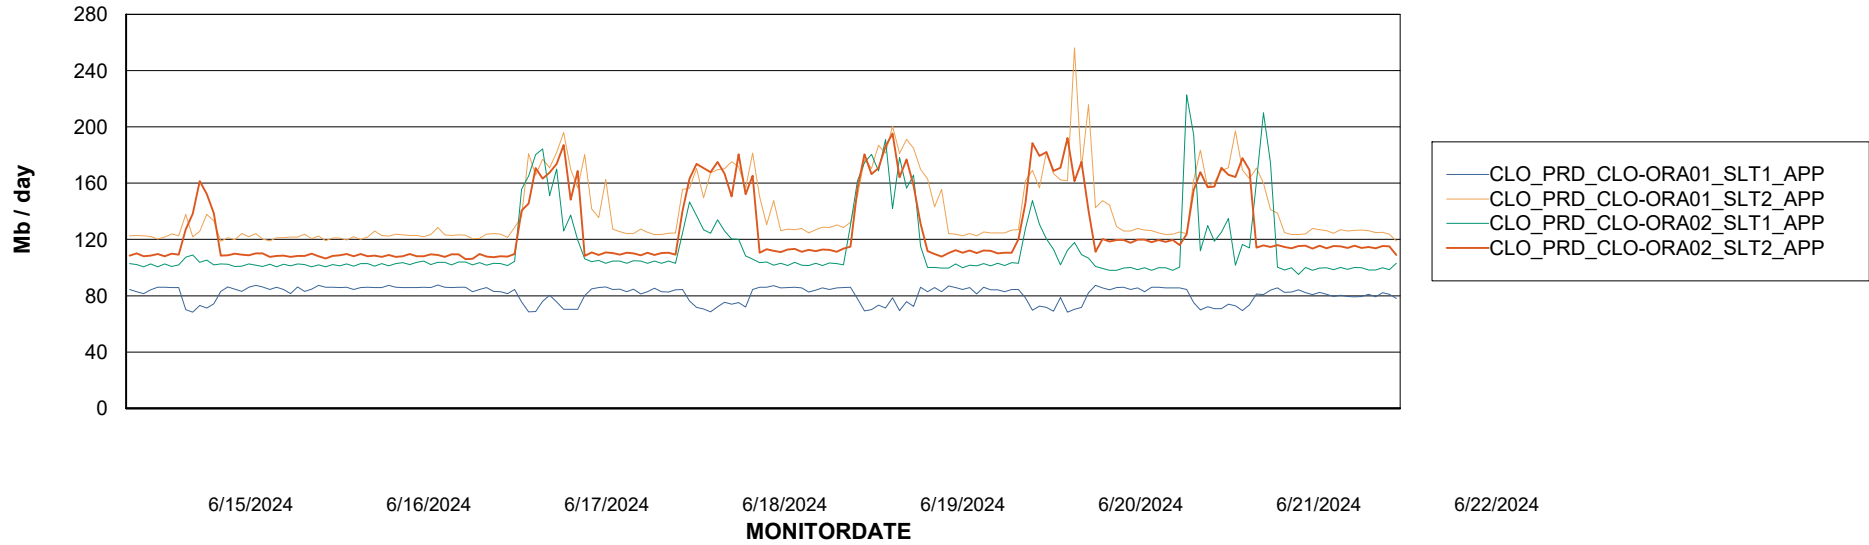

ABSSolute Application Server Services

Avg memory used per ABS Server Service