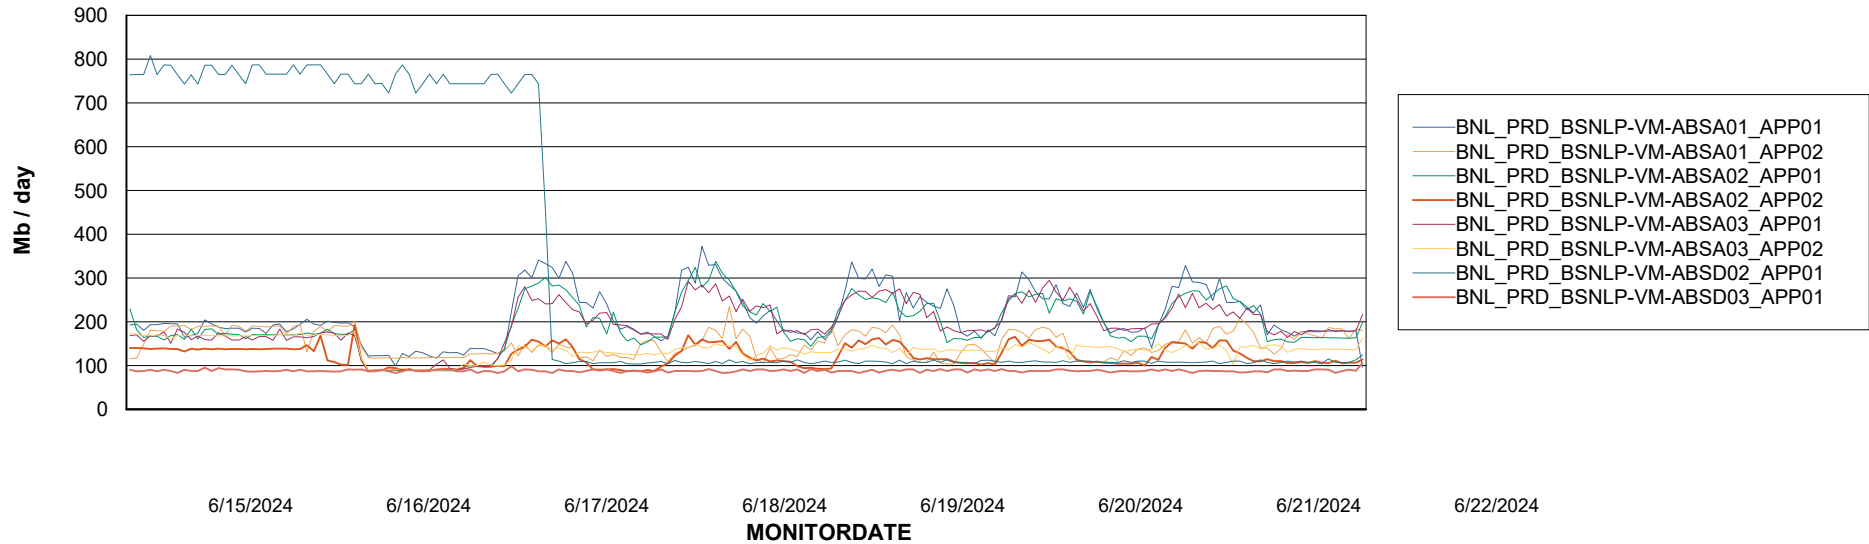

ABSSolute Application Server Services

Avg memory used per ABS Server Service