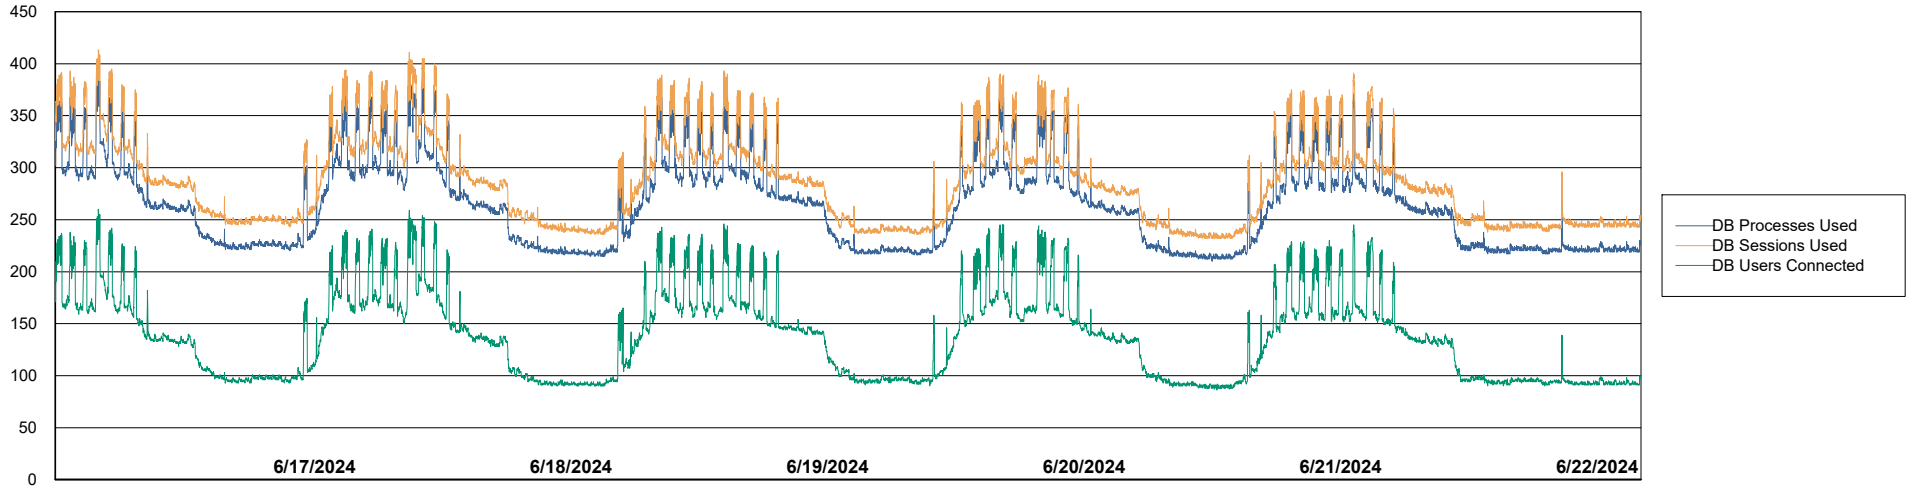

Harddisk Usage BNL_PRD_vm-absa03

	Free disk space on C: (%)	Total disk space on C: (Gb)	Used disk space on C: (Gb)	Free disk space on D: (%)	Total disk space on D: (Gb)	Used disk space on D: (Gb)	Free disk space on E: (%)	Total disk space on E: (Gb)	Used disk space on E: (Gb)
6/22/2024	68	127	41	28	127	91	92	64	5
6/21/2024	68	127	41	28	127	91	92	64	5
6/20/2024	68	127	41	28	127	91	92	64	5
6/19/2024	68	127	41	28	127	91	92	64	5
6/18/2024	68	127	41	28	127	91	92	64	5
6/17/2024	67	127	42	28	127	91	92	64	5
6/16/2024	67	127	42	28	127	91	92	64	5

Weekly SLA Customer Report

Customer BNL_Production
Database ID 83

Database Performance BNLDB_Production

Weekly SLA Customer Report

Customer BNL_Production
Database ID 83

Database Performance BNLDB_Standby

DB Processes Max 0
DB Processes Max 1,000
DB Processes Max 4