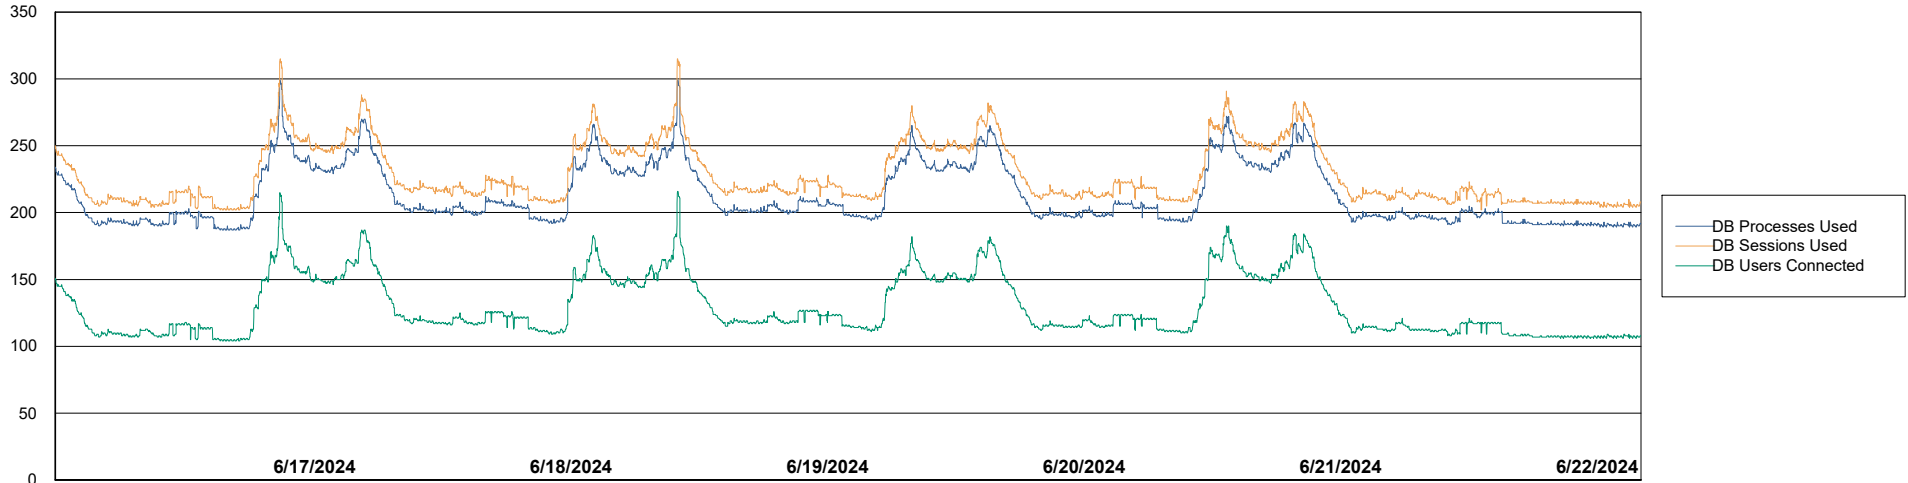

Weekly SLA Customer Report

Customer AUJ_Production
Database ID 185

Database Performance AUJ_BI2_DB

Weekly SLA Customer Report

Customer AUJ_Production
Database ID 185

Database Performance AUJ_DB2_Primary

Weekly SLA Customer Report