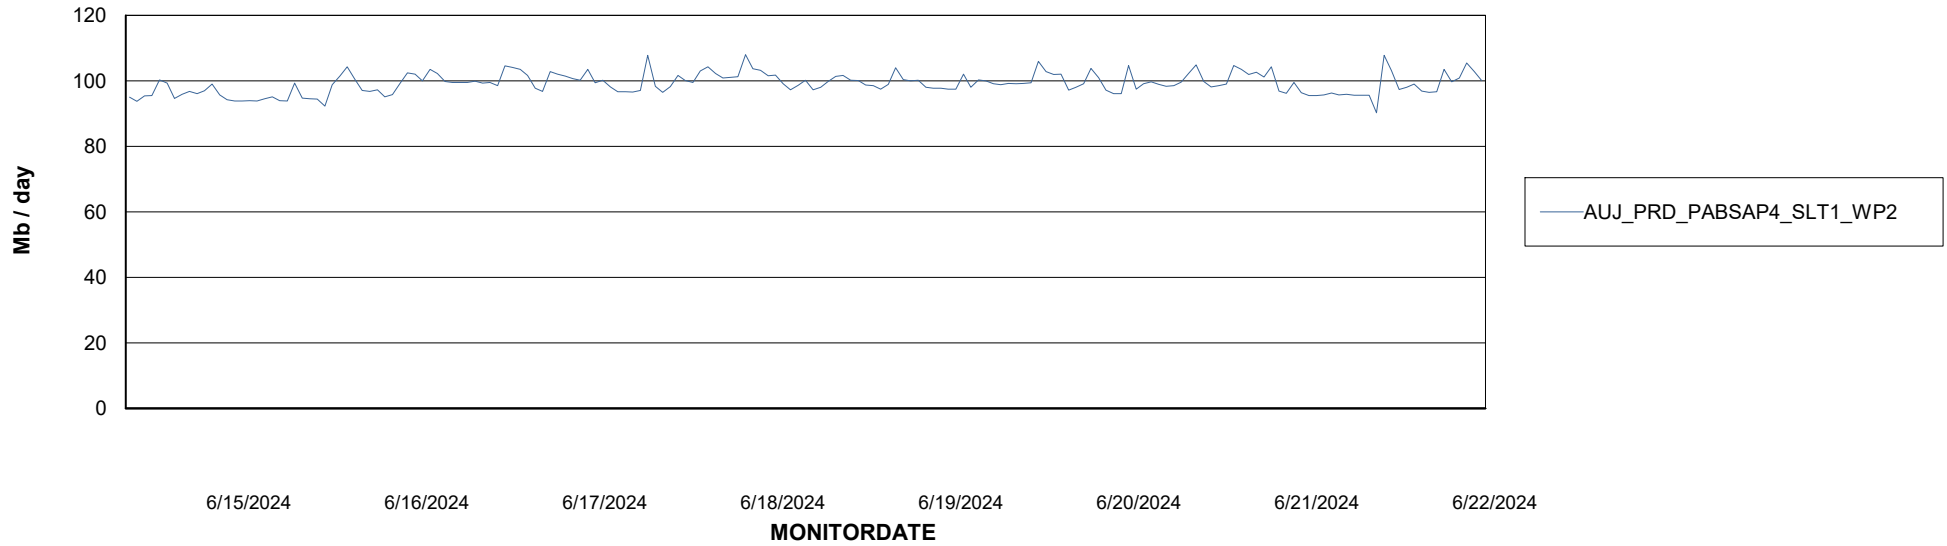

ABSSolute Application ReportServer Services

Avg memory used per ReportServer Service

Weekly SLA Customer Report

Customer AUJ_Production
Database ID 185

ABSSolute Web Component Services

Avg memory used per ABS Web component