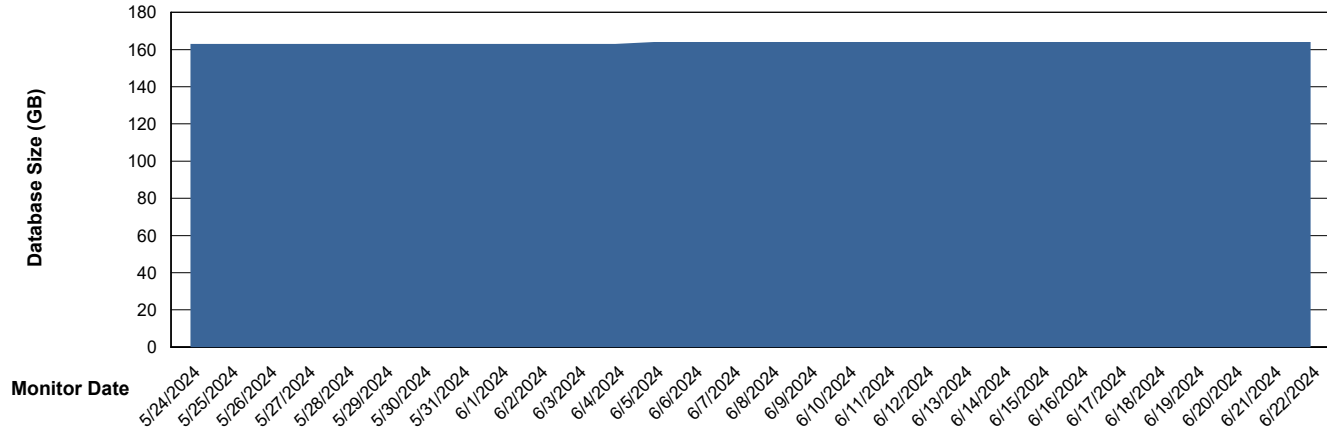

Weekly SLA Customer Report

Customer AUJ_Production
Database ID 185

Database Performance AUJ_BI2_DB

Weekly SLA Customer Report

Customer AUJ_Production
Database ID 185

Database Performance AUJ_DB2_Primary

Weekly SLA Customer Report

Customer AUJ_Production
Database ID 185

DATABASE SIZE AUJ_BI2_DB

Database growth over last month

DATABASE SIZE AUJ_DB2_Primary

Database growth over last month

Weekly SLA Customer Report

Customer AUJ_Production
Database ID 185