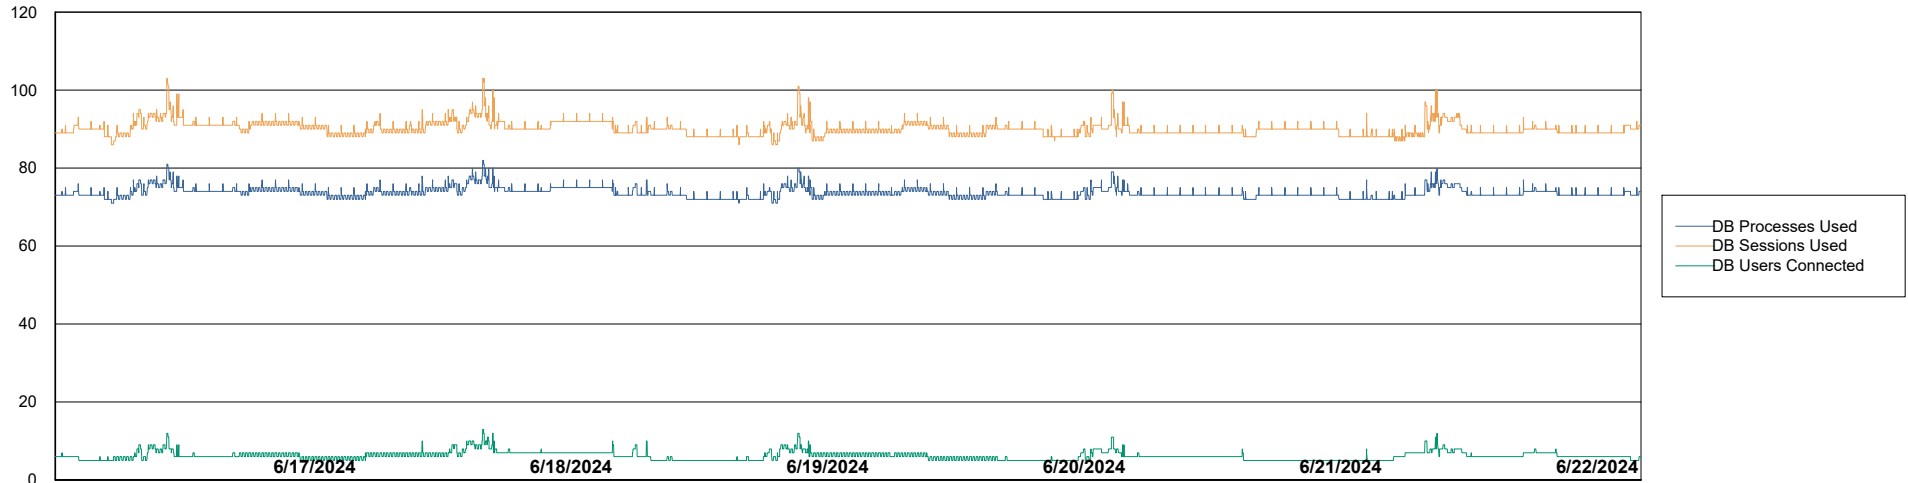

Weekly SLA Customer Report

Customer AUJ_Production
 Database ID 185

Harddisk Usage AUJ_PRD_PABSWEB1

	Free disk space on / (%)	Total disk space on / (Gb)	Used disk space on / (Gb)	Free disk space on /abs (%)	Total disk space on /abs (Gb)	Used disk space on /abs (Gb)
6/22/2024	78	40	9	99	60	1
6/21/2024	78	40	9	99	60	1
6/20/2024	78	40	9	99	60	1
6/19/2024	78	40	9	99	60	1
6/18/2024	78	40	9	99	60	1
6/17/2024	78	40	9	99	60	1
6/16/2024	78	40	9	99	60	1

Weekly SLA Customer Report

Customer AUJ_Production
Database ID 185

Database Performance AUJ_BI2_DB

Weekly SLA Customer Report

Customer AUJ_Production
Database ID 185

Database Performance AUJ_DB2_Primary

Weekly SLA Customer Report