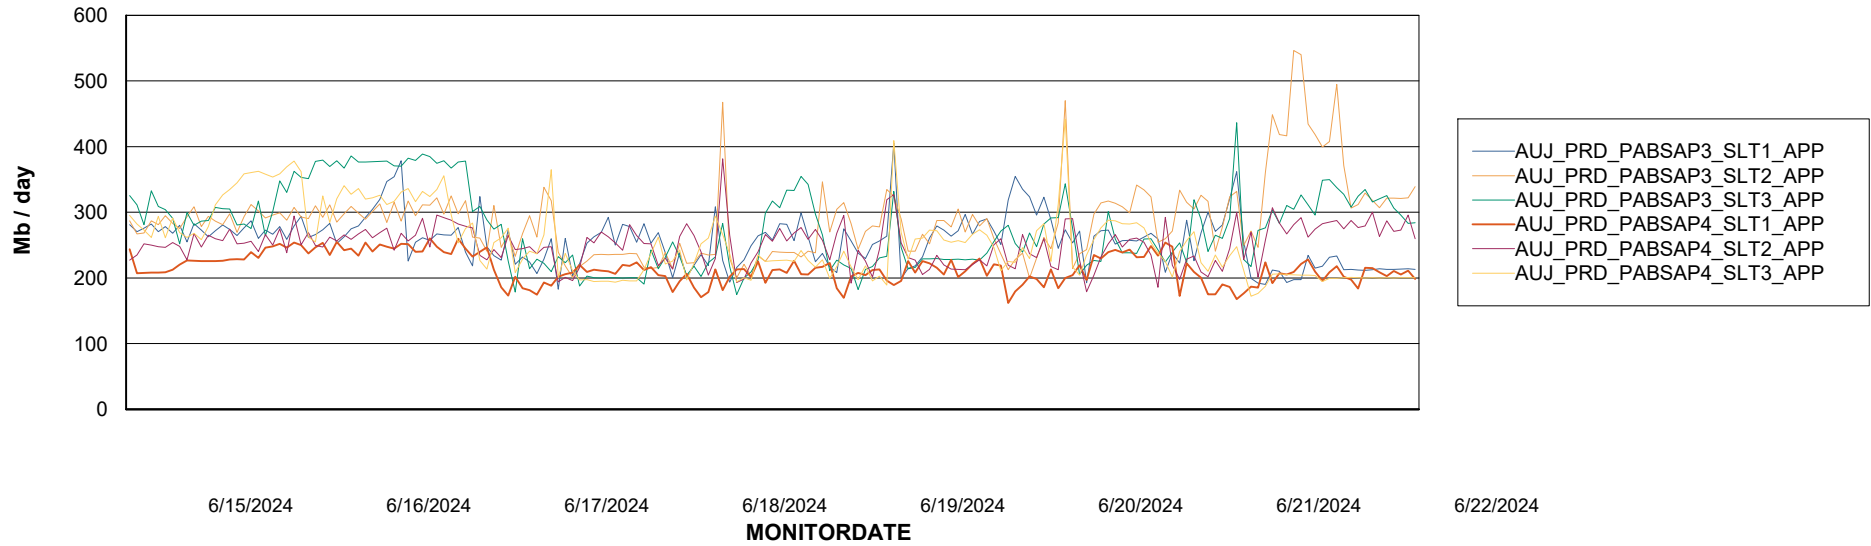

ABSSolute Application Server Services

Avg memory used per ABS Server Service