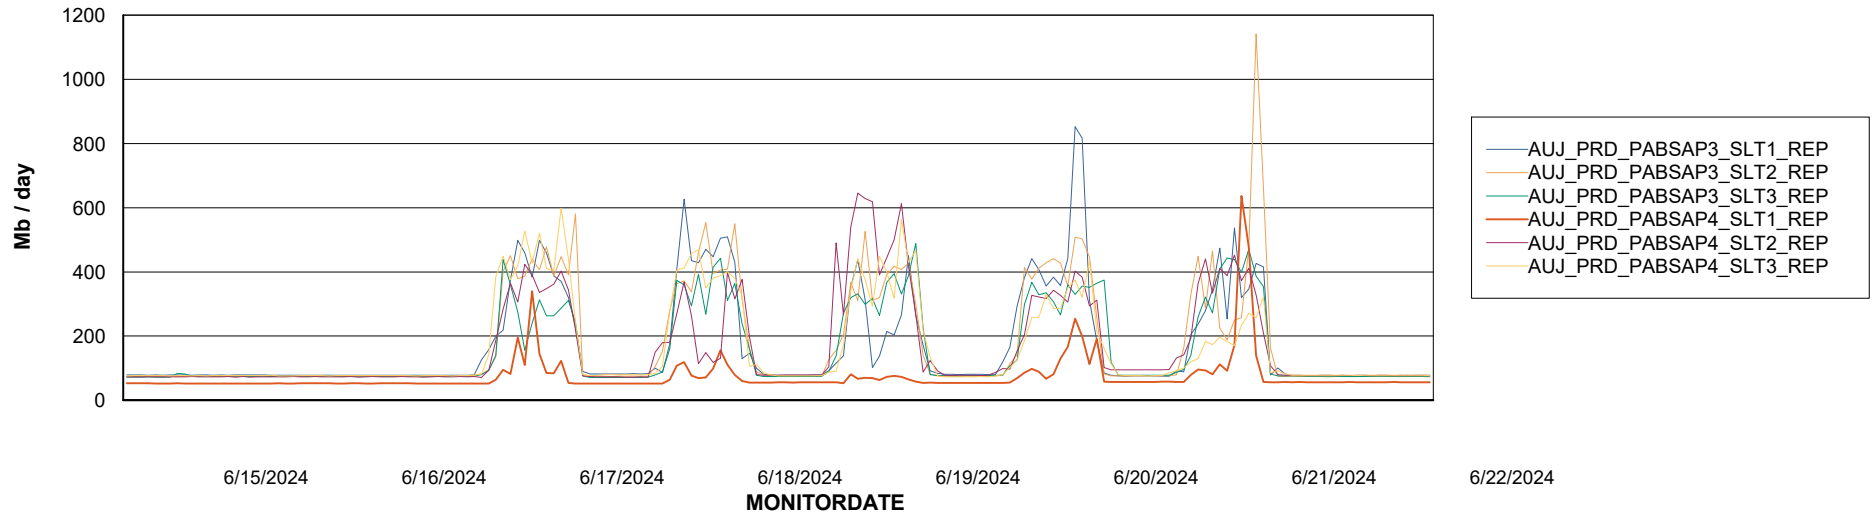

ABSSolute Application ReportServer Services

Avg memory used per ReportServer Service