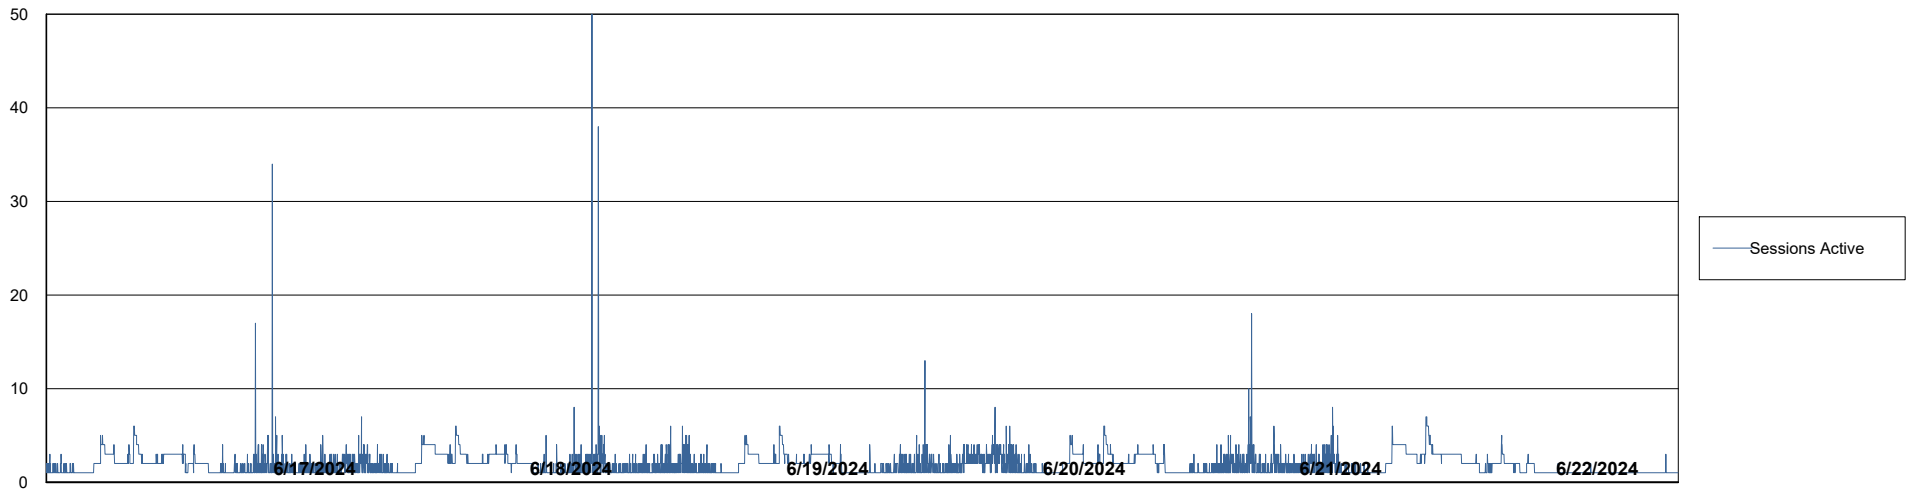

Weekly SLA Customer Report

Customer AUJ_Production
Database ID 185

Database Performance AUJ_BI2_DB

Weekly SLA Customer Report

Customer AUJ_Production
Database ID 185

Database Performance AUJ_DB2_Primary

Weekly SLA Customer Report