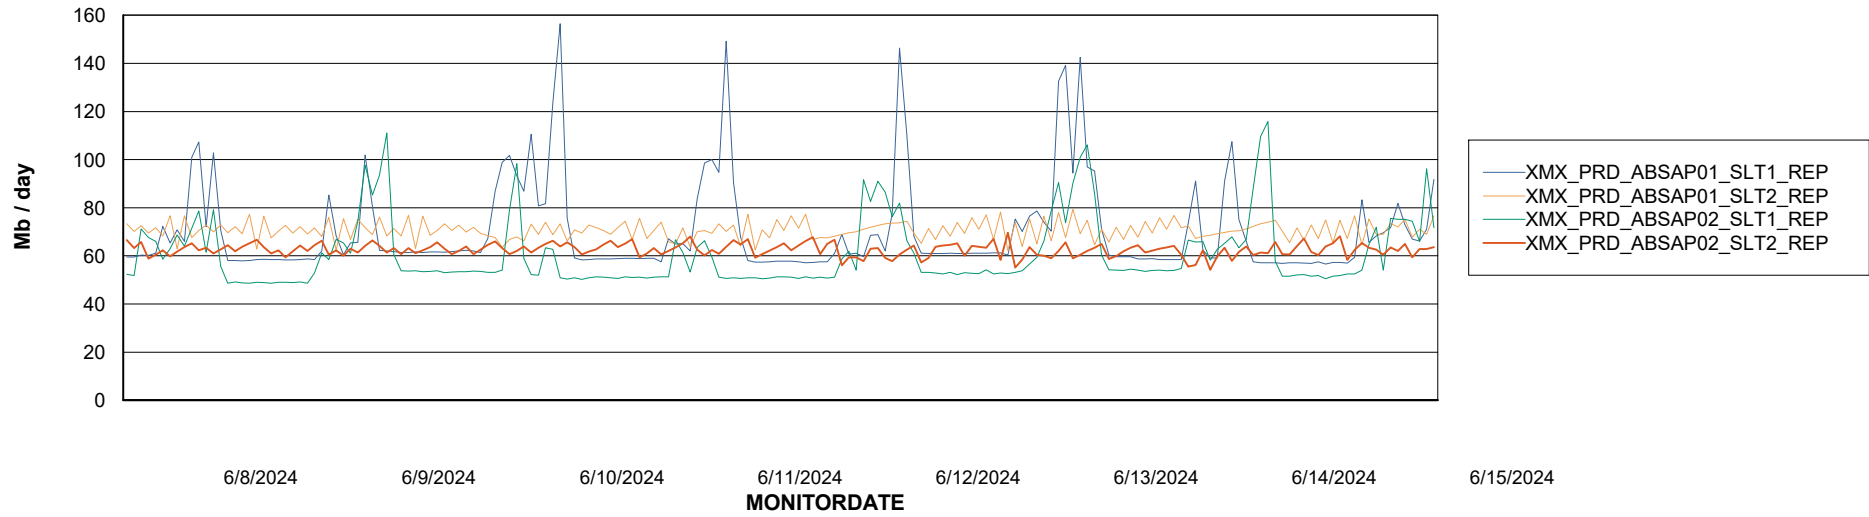

ABSSolute Application ReportServer Services

Avg memory used per ReportServer Service