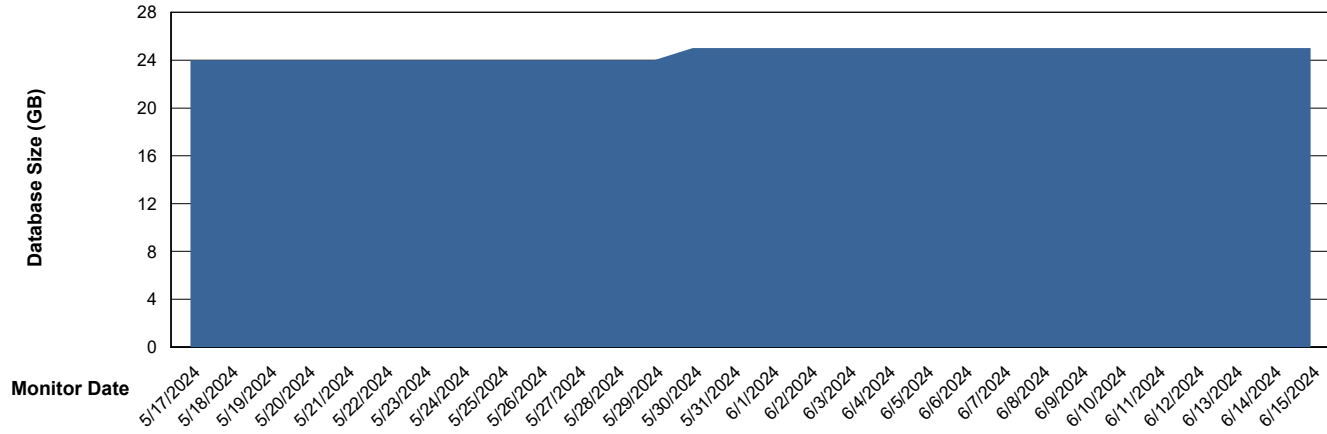

DB Processes Max 0
DB Processes Max 4
DB Processes Max 1,000

Weekly SLA Customer Report

Customer XMX Production (24/7)
 Database ID 146

DATABASE SIZE XMX_PROD_ABSDB01_PRDB_ABS1

Database growth over last month

Database Tablespace XMX_PROD_ABSDB01_PRDB_ABS1

Date	Tablespace Name	Filesize (Gb)	Usedsize (Gb)	Percentage free
6/15/2024	ABSDATA	13	9	28
	INDX	8	0	100
6/14/2024	ABSDATA	13	9	29
	INDX	8	0	100
6/13/2024	ABSDATA	13	9	30
	INDX	8	0	100
6/12/2024	ABSDATA	13	9	30
	INDX	8	0	100
6/11/2024	ABSDATA	13	9	30
	INDX	8	0	100
6/10/2024	ABSDATA	13	9	31
	INDX	8	0	100
6/9/2024	ABSDATA	13	9	31
	INDX	8	0	100

Weekly SLA Customer Report

Customer XMX Production (24/7)
Database ID 146

Standby Database Health XMX Production (24/7)

Recovery lag for last 7 days

Weekly SLA Customer Report

Customer XMX Production (24/7)
Database ID 146