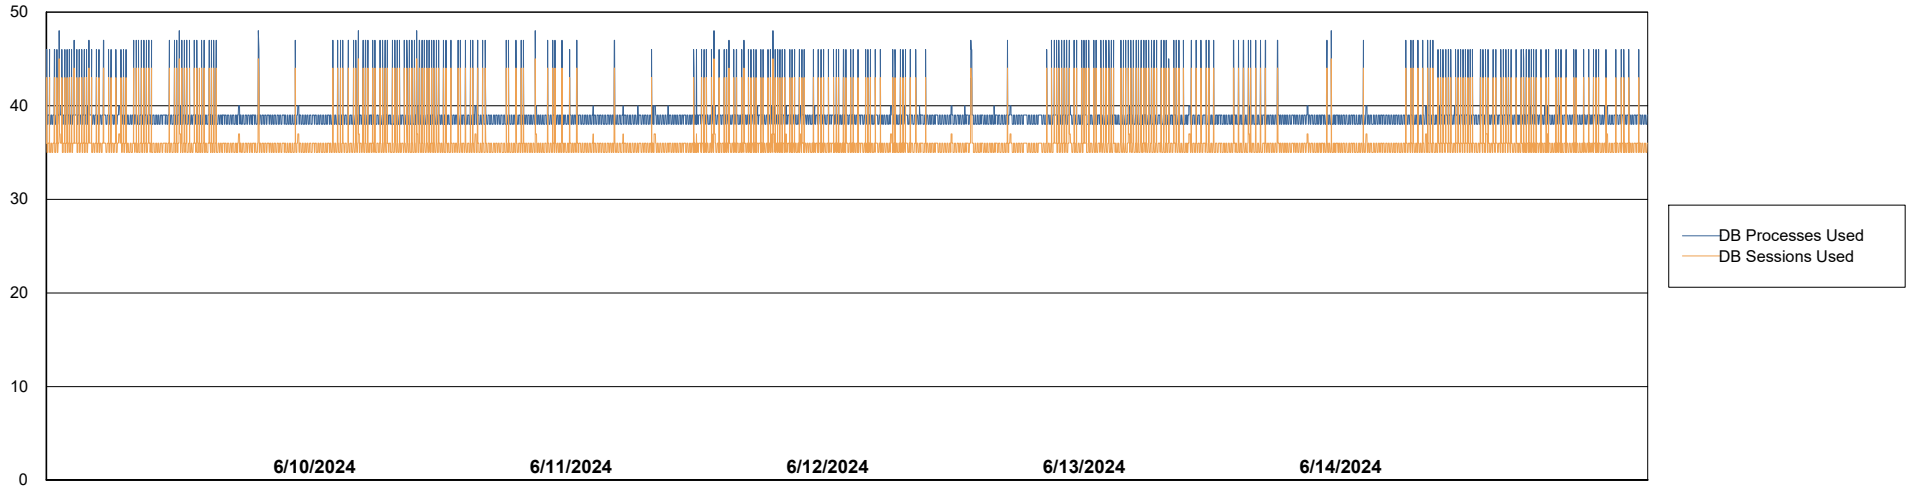

Database Performance VOS_PRD_ABSORA2-2022_HSBABS1