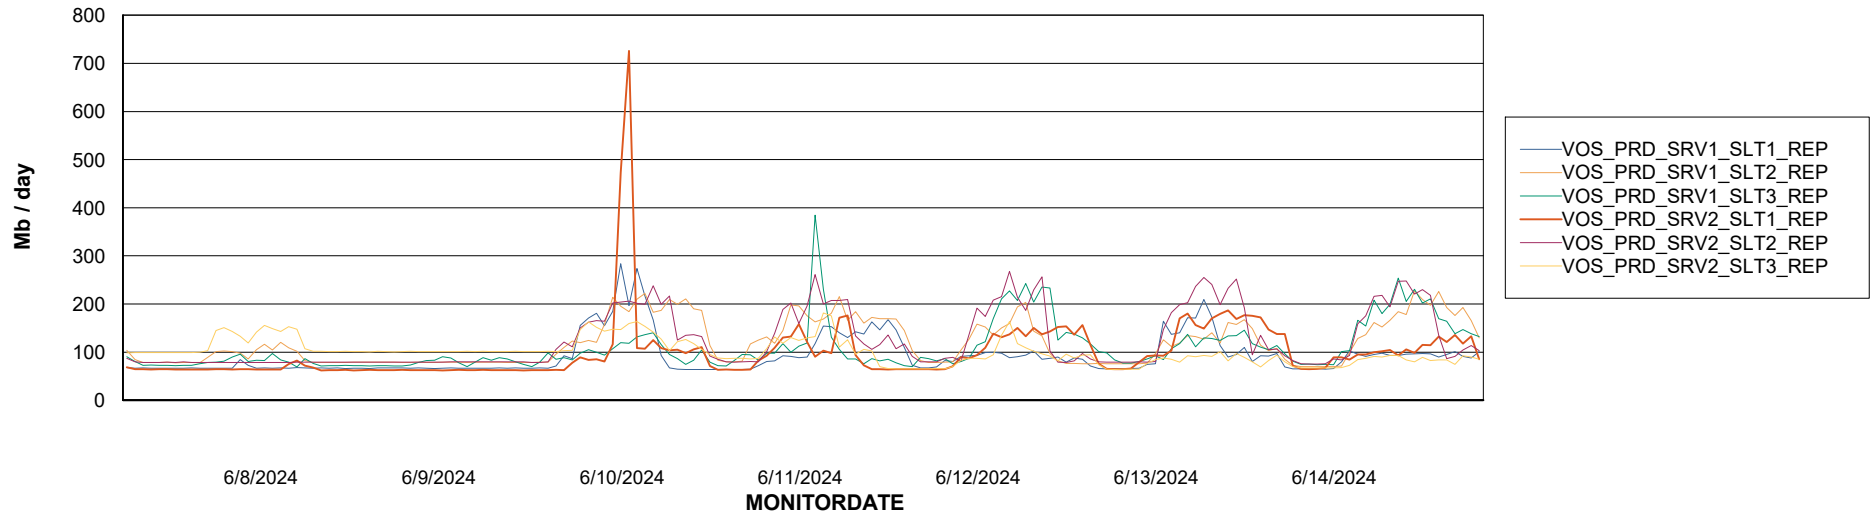

Avg memory used per ABS Server Service

Avg users per day per ABS server

Weekly SLA Customer Report

Customer VOS_Production
Database ID 143

ABSSolute Application ReportServer Services

Avg memory used per ReportServer Service