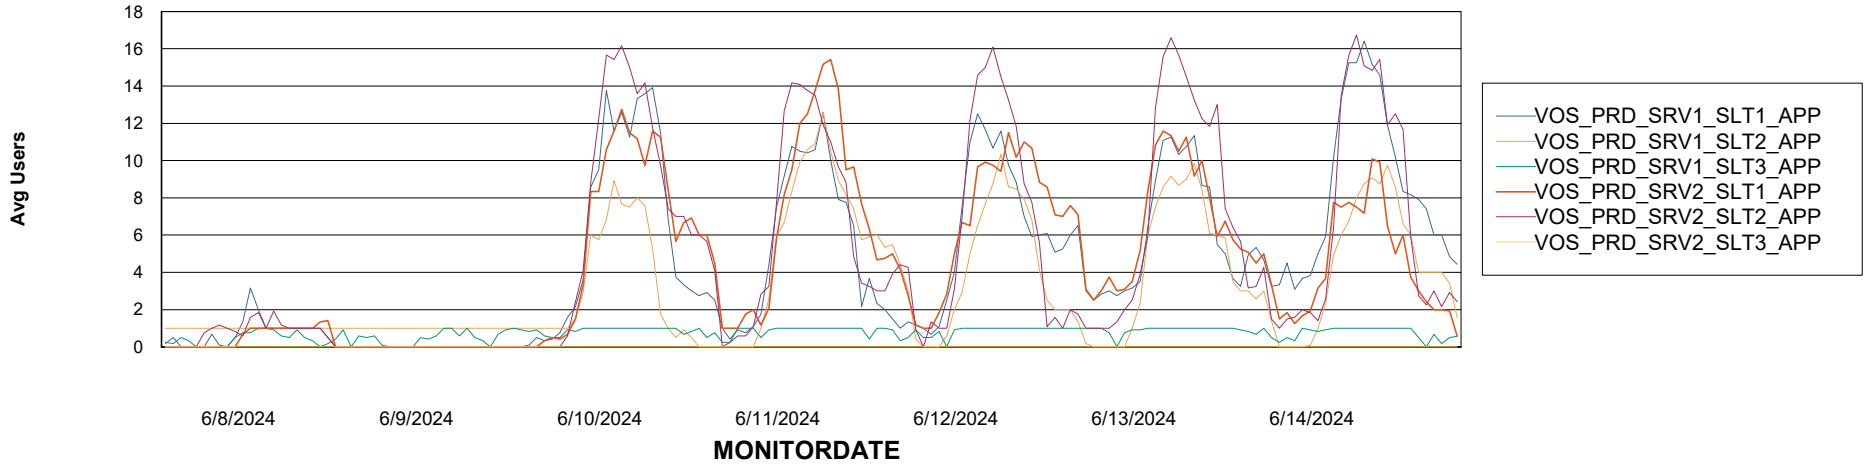

Avg users per day per ABS server