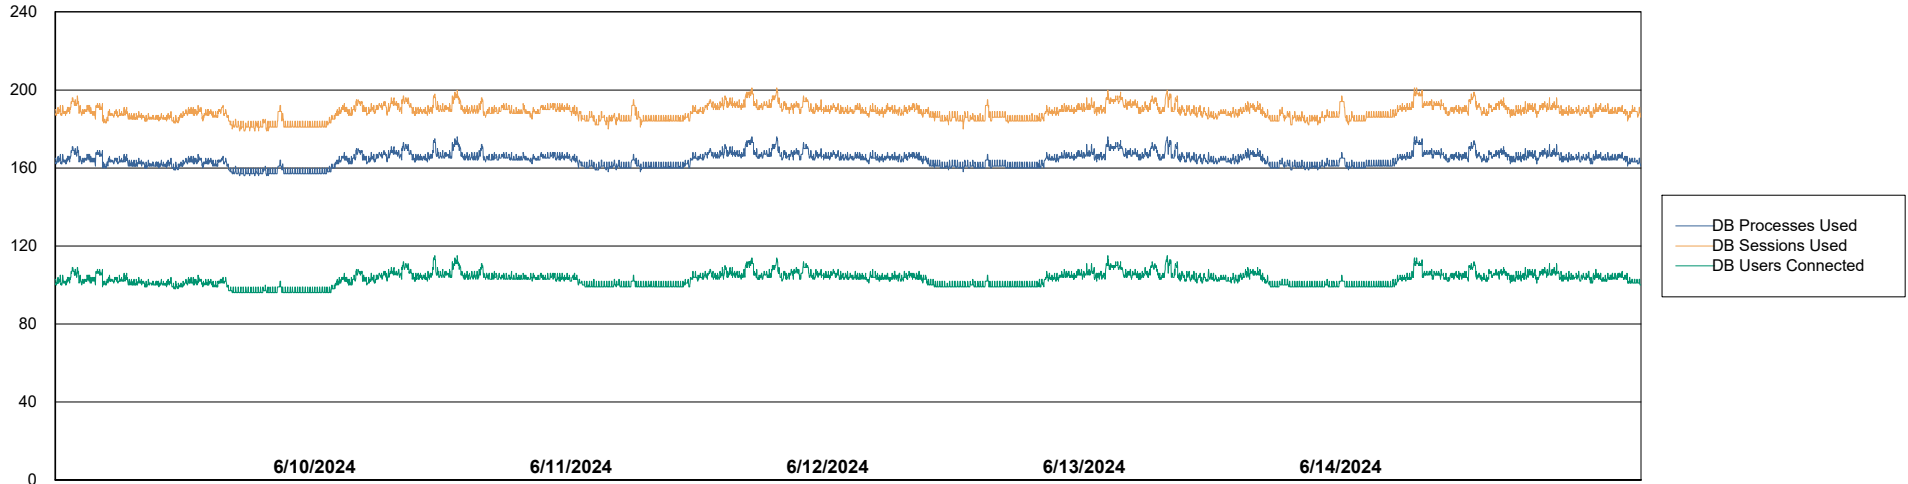

Weekly SLA Customer Report

Customer VOS_Production
Database ID 143

Database Performance VOS_PRD_ABSBI-2018_ABS1

Weekly SLA Customer Report

Customer VOS_Production
Database ID 143

Database Performance VOS_PRD_ABSORA1-2022_ABS1