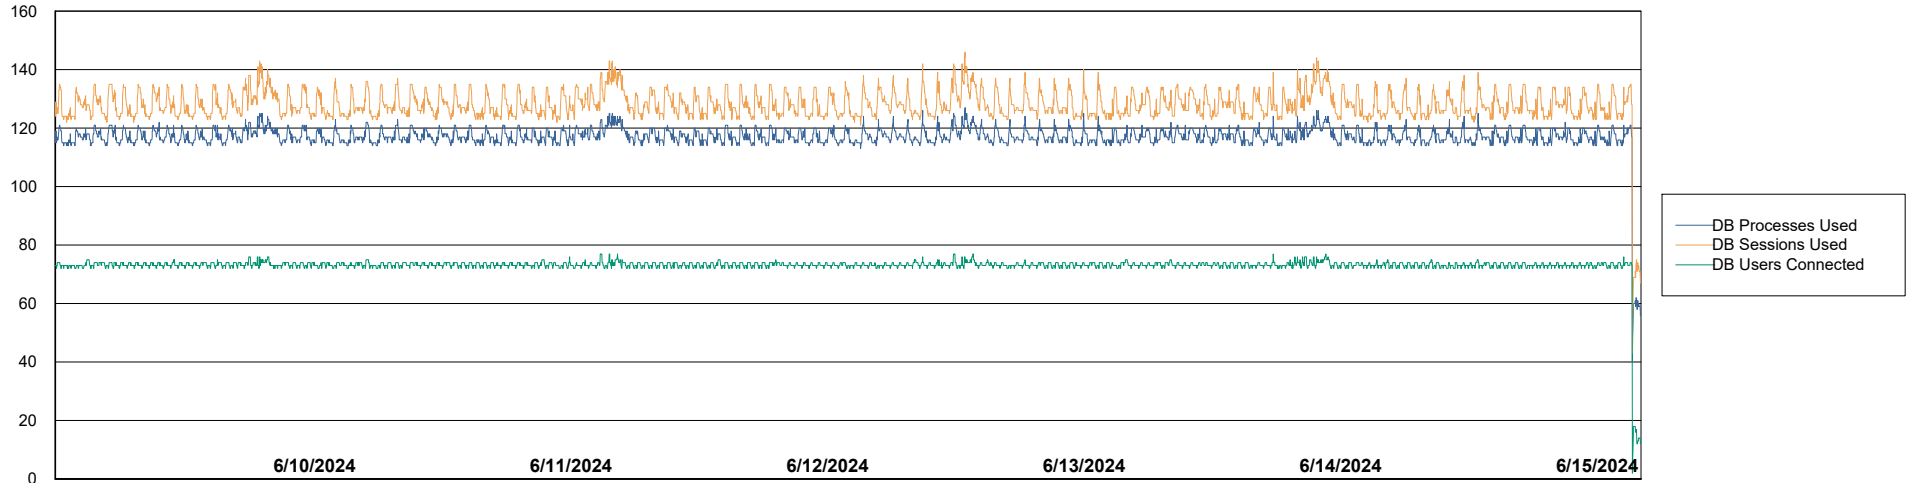

Database Performance VOS_PRD_ABSBI-2018_ABS1