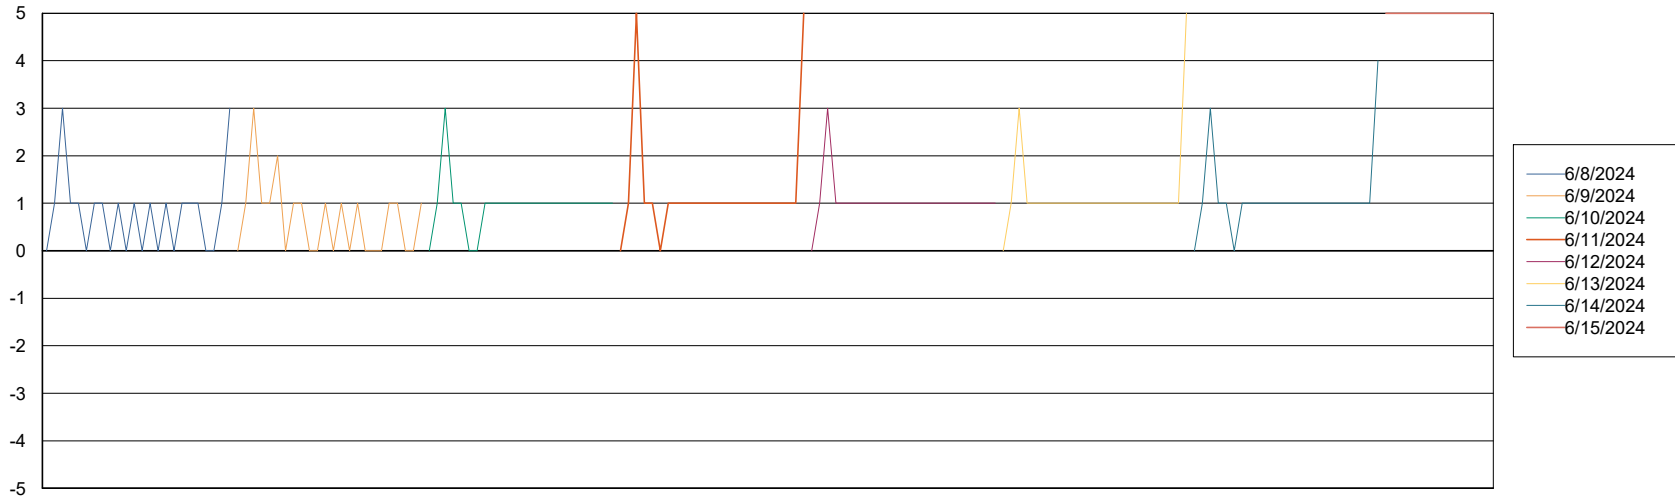

Standby Database Health VOS_Production

Recovery lag for last 7 days