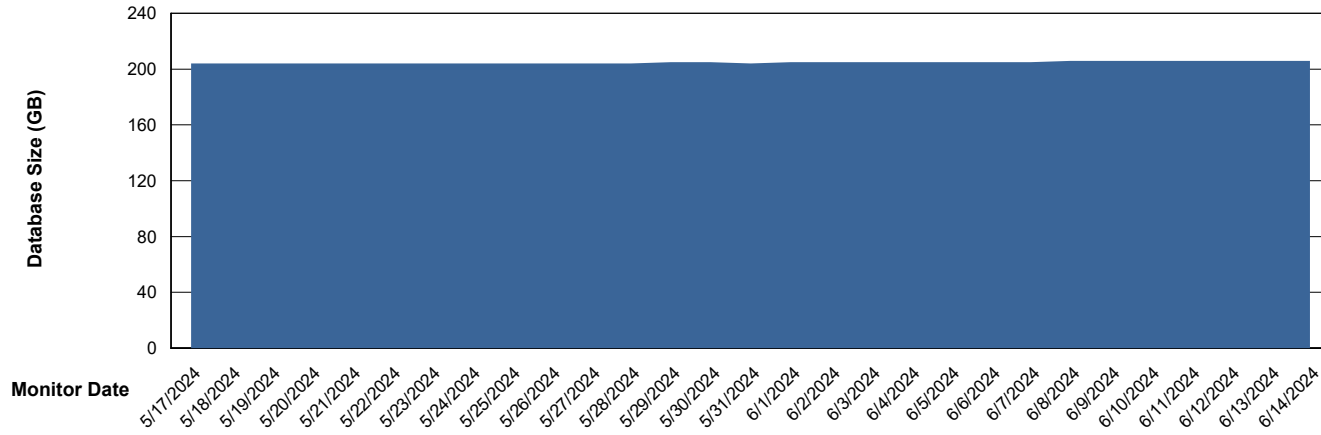

DATABASE SIZE VOS_PRD_ABSBI-2018_ABS1

Database growth over last month