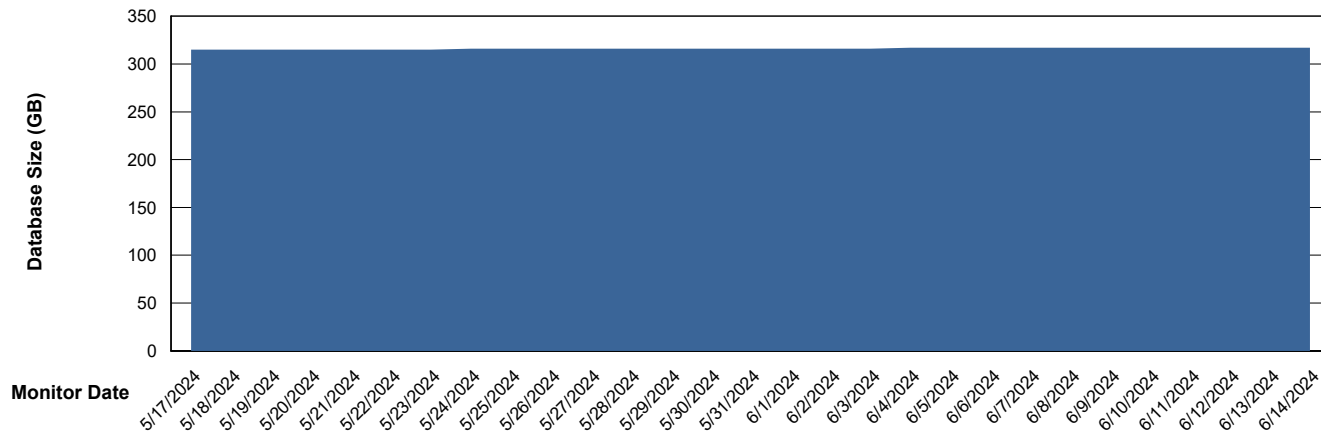

DATABASE SIZE VOS_PRD_ABSORA1-2022_ABS1

Database growth over last month