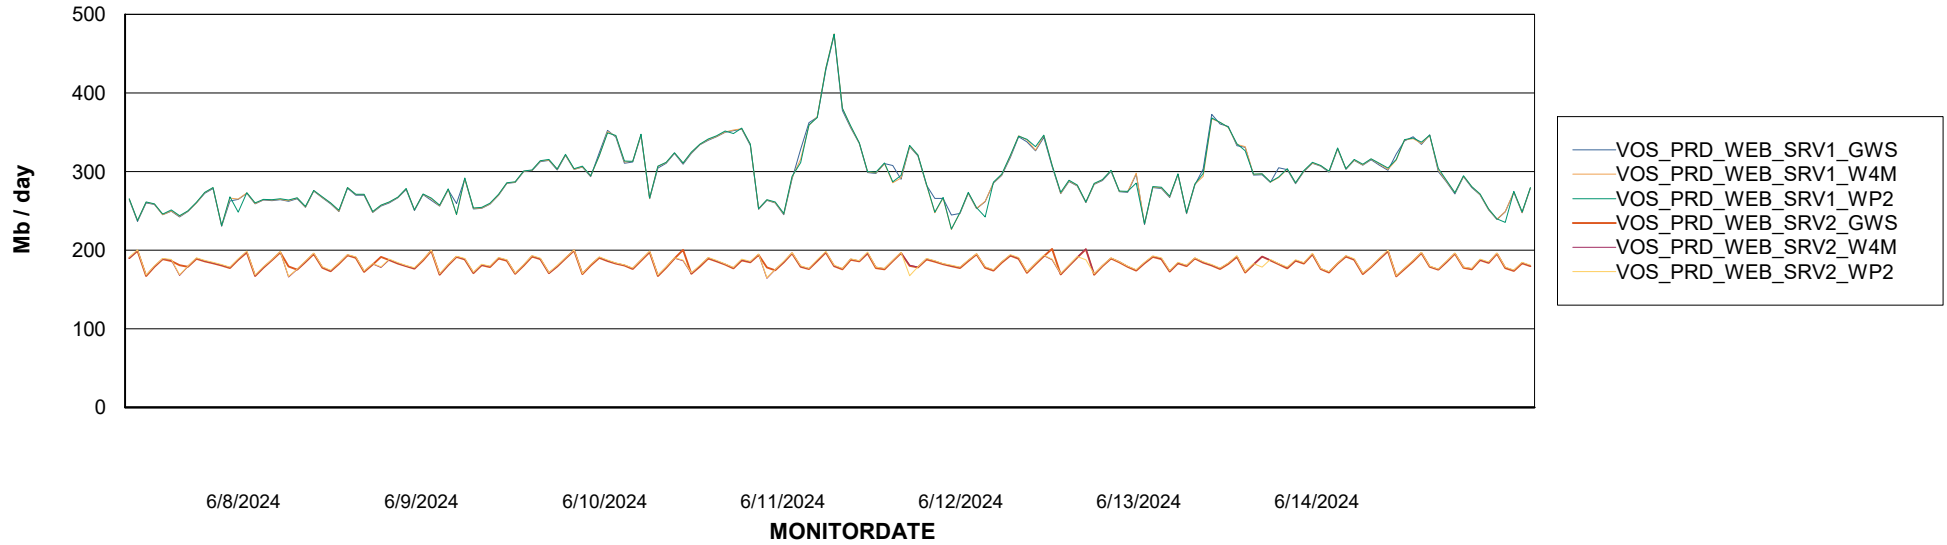

ABSSolute Web Component Services

Avg memory used per ABS Web component