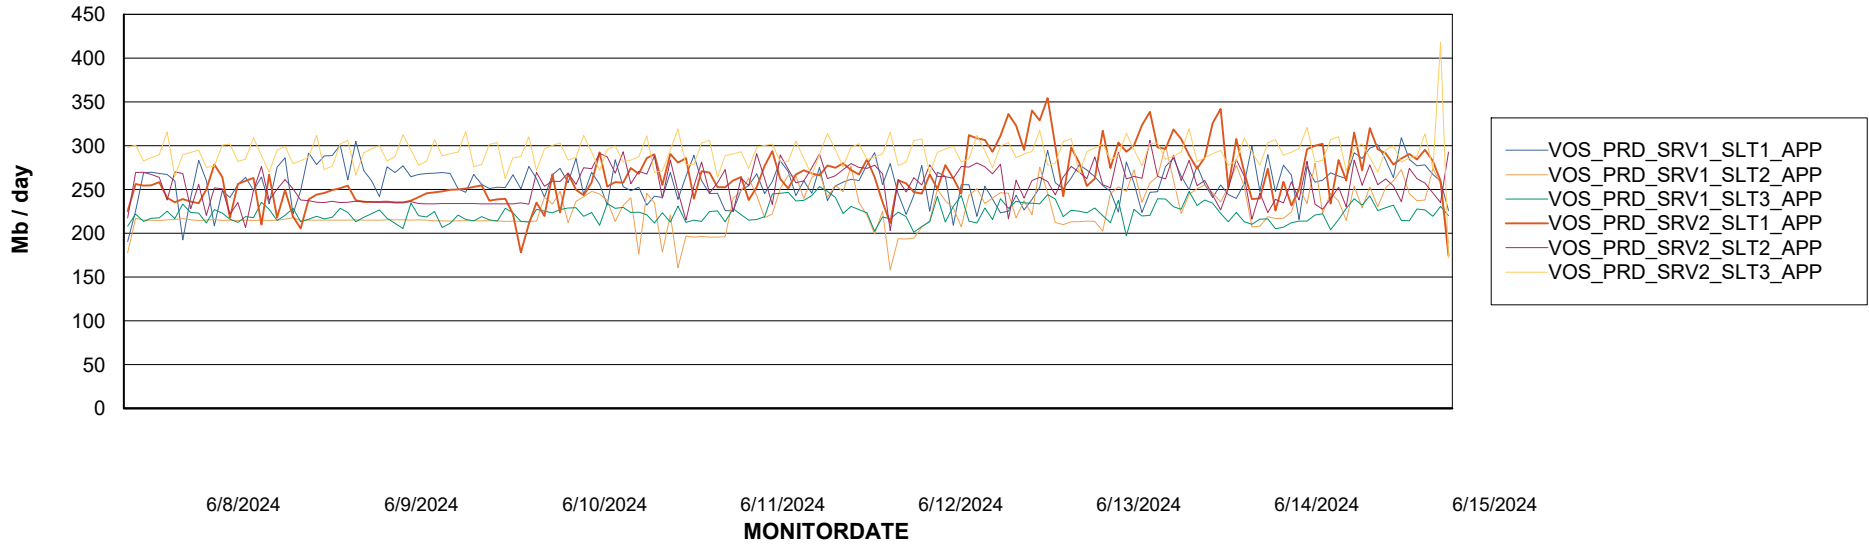

ABSSolute Application Server Services

Avg memory used per ABS Server Service