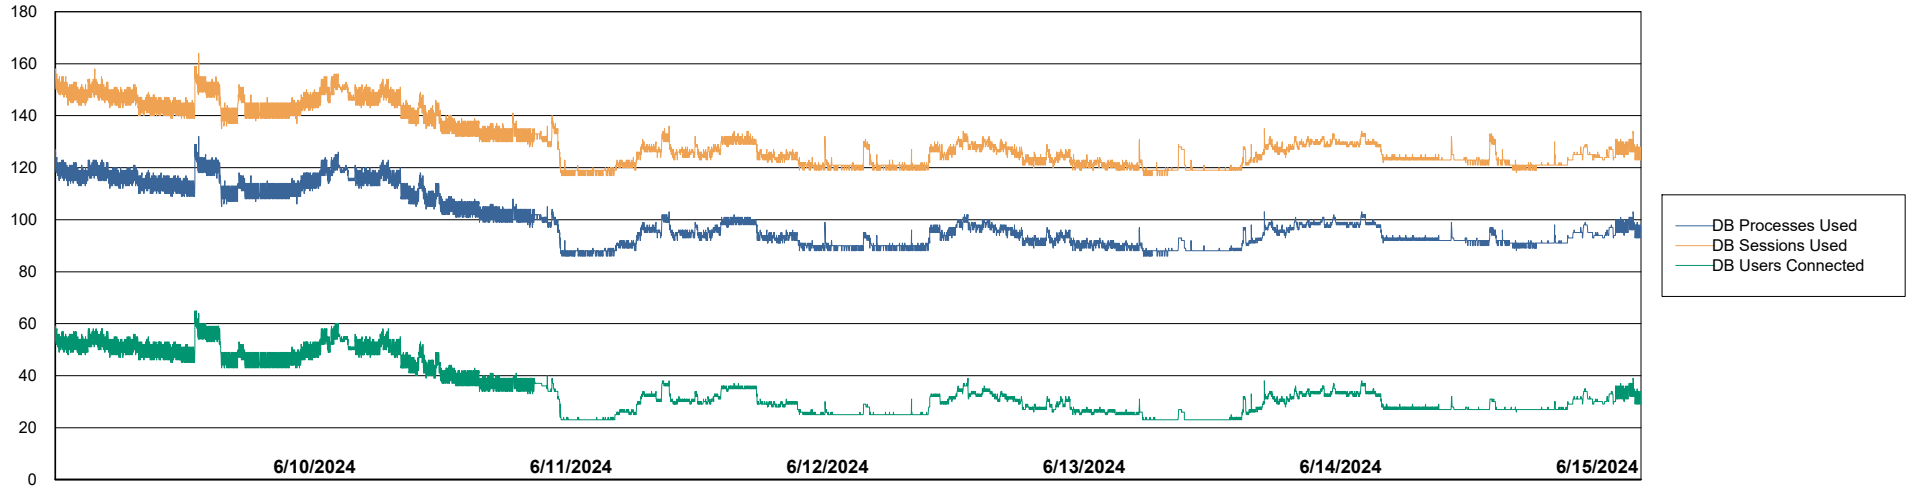

Harddisk Usage VEN_PRD_VENABS07_SB-DB

	Free disk space on C: (%)	Total disk space on C: (Gb)	Used disk space on C: (Gb)	Free disk space on D: (%)	Total disk space on D: (Gb)	Used disk space on D: (Gb)	Free disk space on E: (%)	Total disk space on E: (Gb)	Used disk space on E: (Gb)
6/15/2024	34	102	67	16	1,000	841	87	400	50
6/14/2024	34	102	67	16	1,000	841	86	400	57
6/13/2024	34	102	67	16	1,000	841	84	400	64
6/12/2024	34	102	67	16	1,000	841	85	400	61
6/11/2024	33	102	68	16	1,000	837	84	400	64
6/10/2024	32	102	69	17	1,000	835	85	400	59
6/9/2024	32	102	69	17	1,000	835	86	400	54

Weekly SLA Customer Report

Customer VEN_Production
Database ID 35

Database Performance VENDB_Production_ABS1

Weekly SLA Customer Report

Customer VEN_Production
Database ID 35

Database Performance VENDB_Standby_ABS1_SB