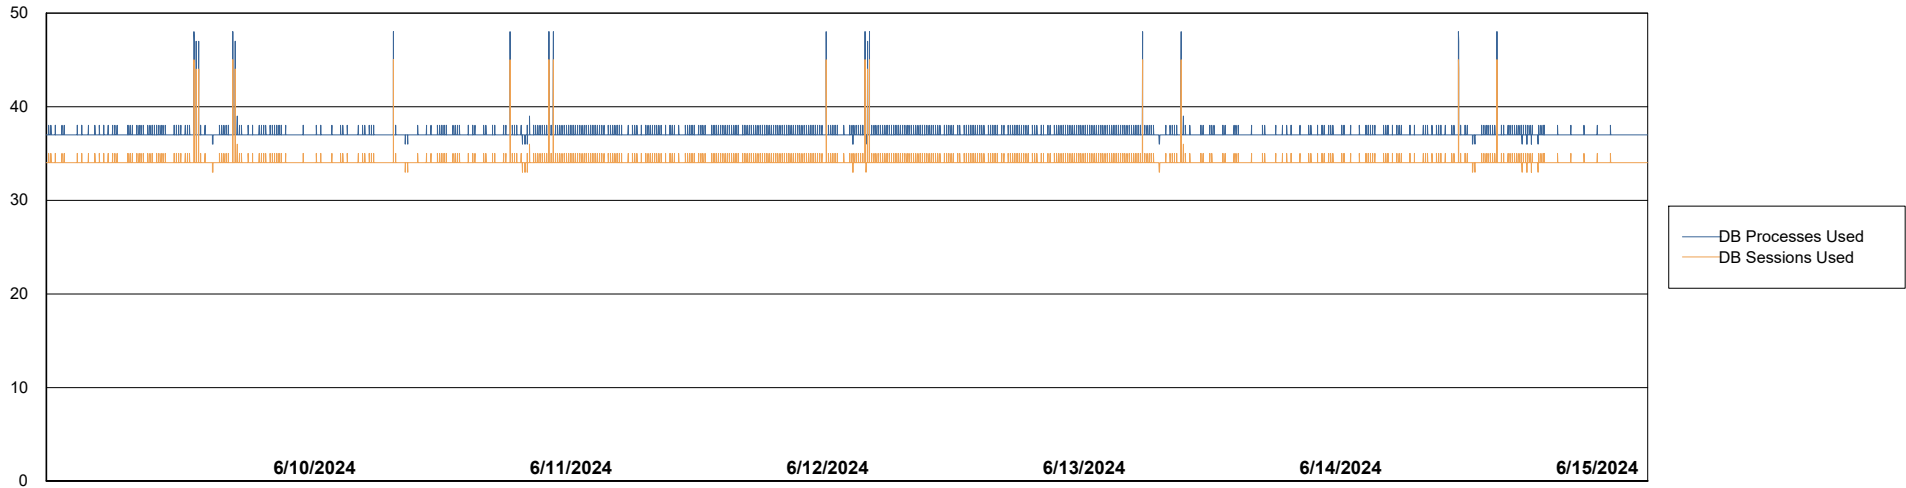

Weekly SLA Customer Report

Customer VEN_Production
Database ID 35

Database Performance VENDB_Production_ABS1

Weekly SLA Customer Report

Customer VEN_Production
Database ID 35

Database Performance VENDB_Standby_ABS1_SB

DB Processes Max 300

Weekly SLA Customer Report

Customer VEN_Production
 Database ID 35

DATABASE SIZE VENDB_Production_ABS1

Database growth over last month

Database Tablespace VENDB_Production_ABS1

Date	Tablespace Name	Filesize (Gb)	Usedsize (Gb)	Percentage free
6/15/2024	ABSDATA	233	194	17
	INDX	219	181	17
6/14/2024	ABSDATA	233	194	17
	INDX	219	181	17
6/13/2024	ABSDATA	233	194	17
	INDX	219	181	17
6/12/2024	ABSDATA	233	194	17
	INDX	219	181	17
6/11/2024	ABSDATA	233	194	17
	INDX	219	181	17
6/10/2024	ABSDATA	230	194	16
	INDX	216	181	16
6/9/2024	ABSDATA	230	193	16
	INDX	216	181	16