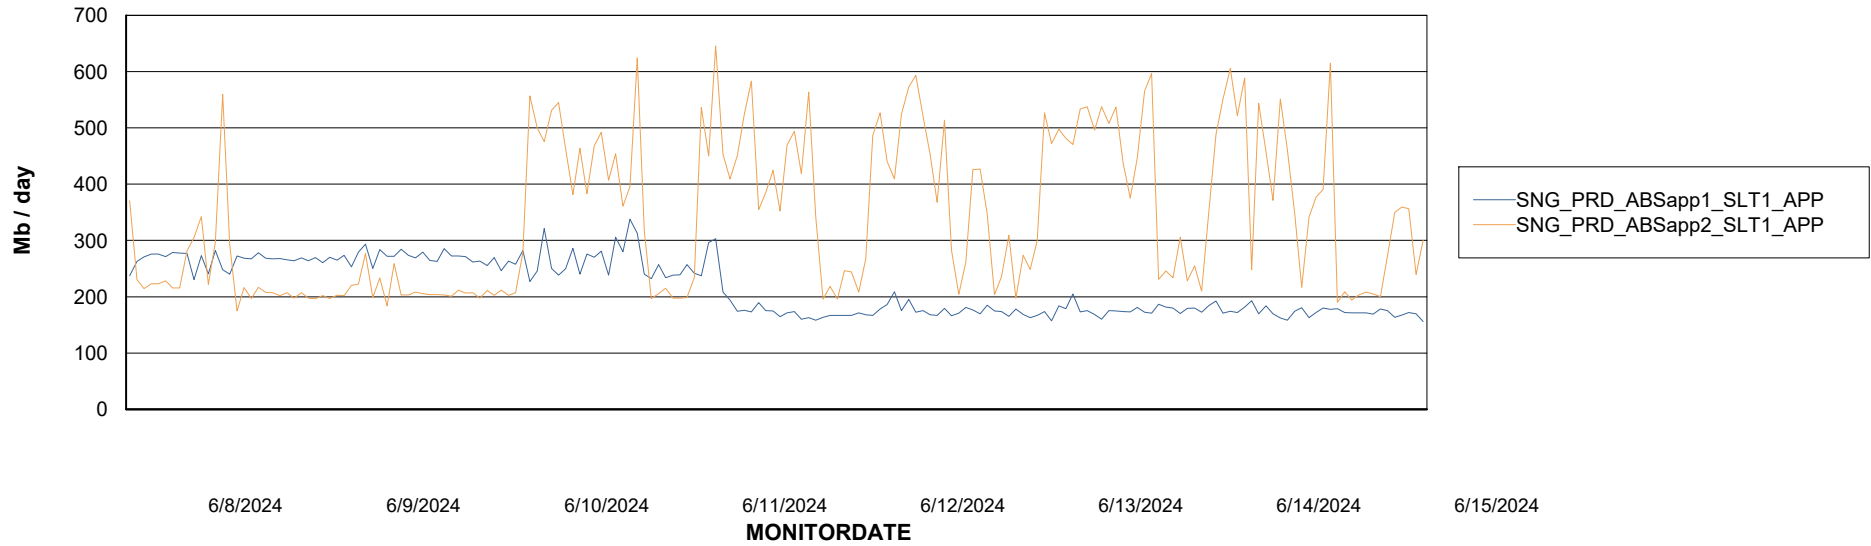

ABSSolute Application Server Services

Avg memory used per ABS Server Service