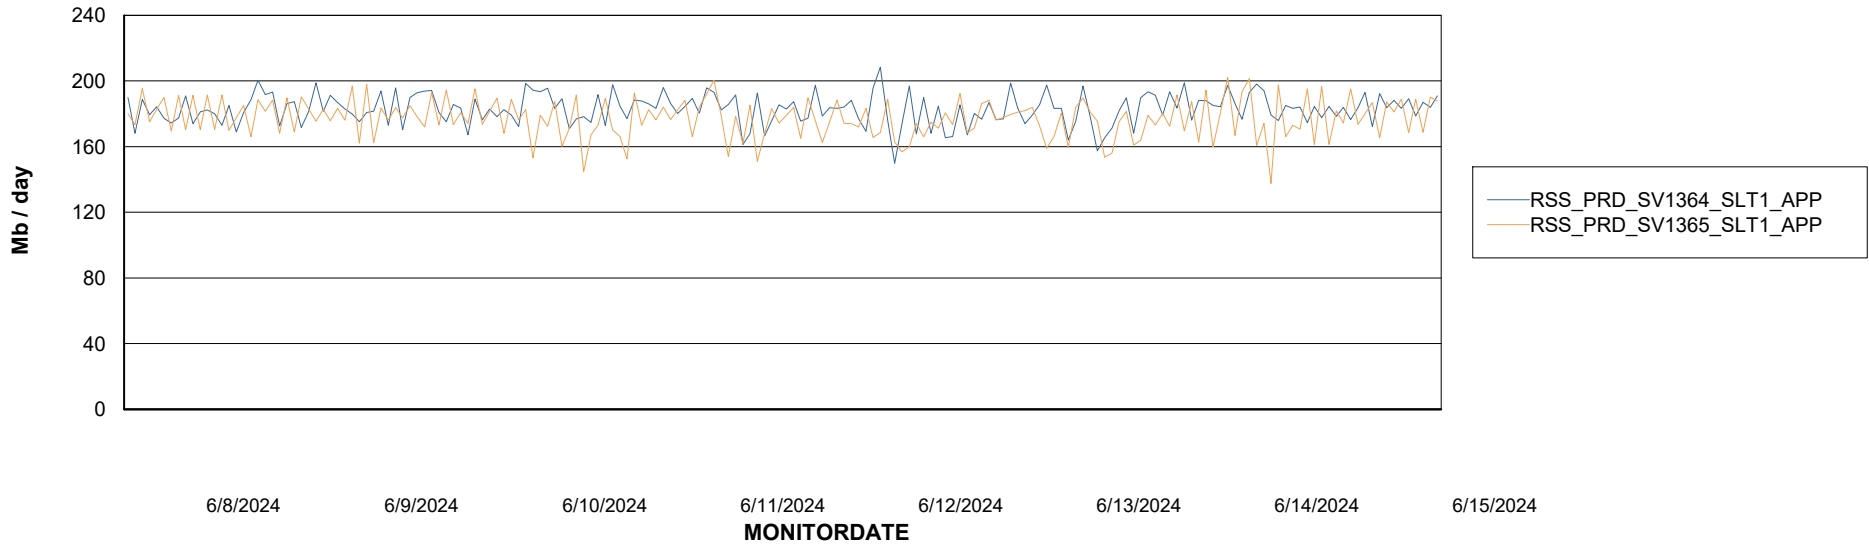

ABSSolute Application Server Services

Avg memory used per ABS Server Service