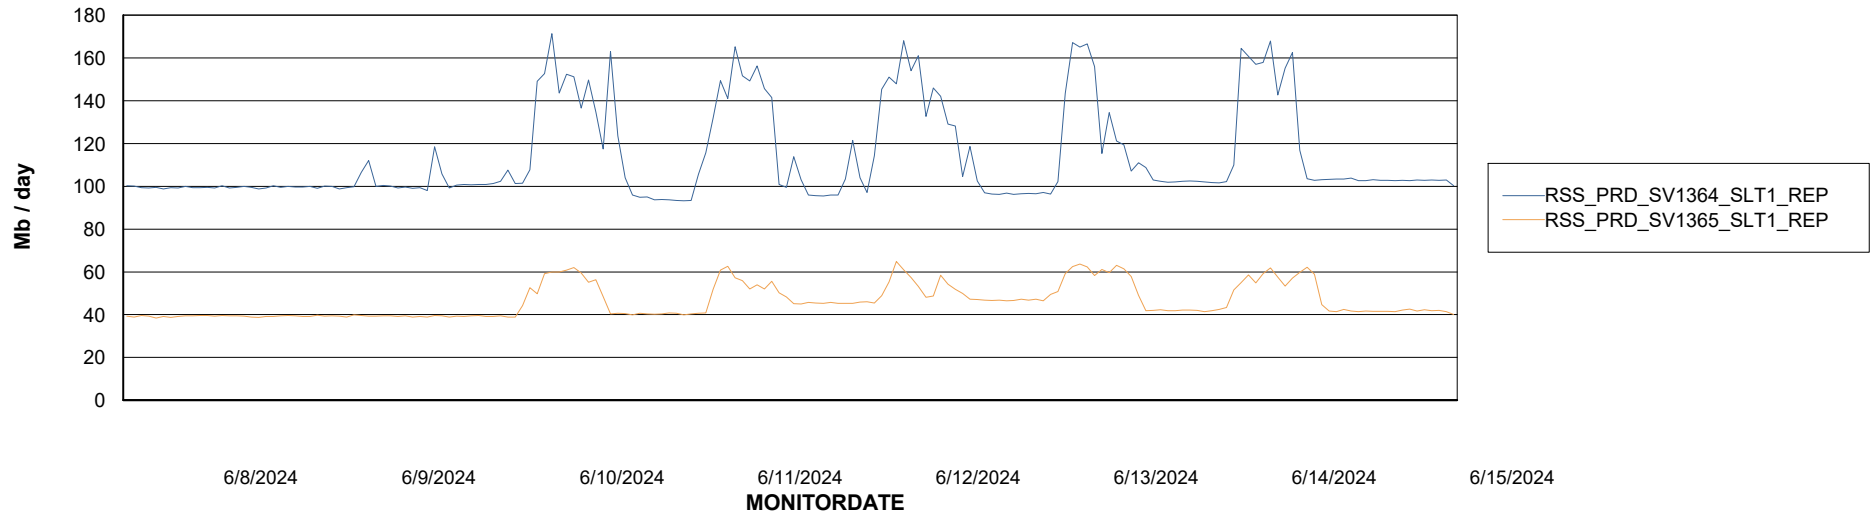

Avg memory used per ABS Server Service

Avg users per day per ABS server

Weekly SLA Customer Report

Customer RSS Production
Database ID 52

ABSSolute Application ReportServer Services

Avg memory used per ReportServer Service