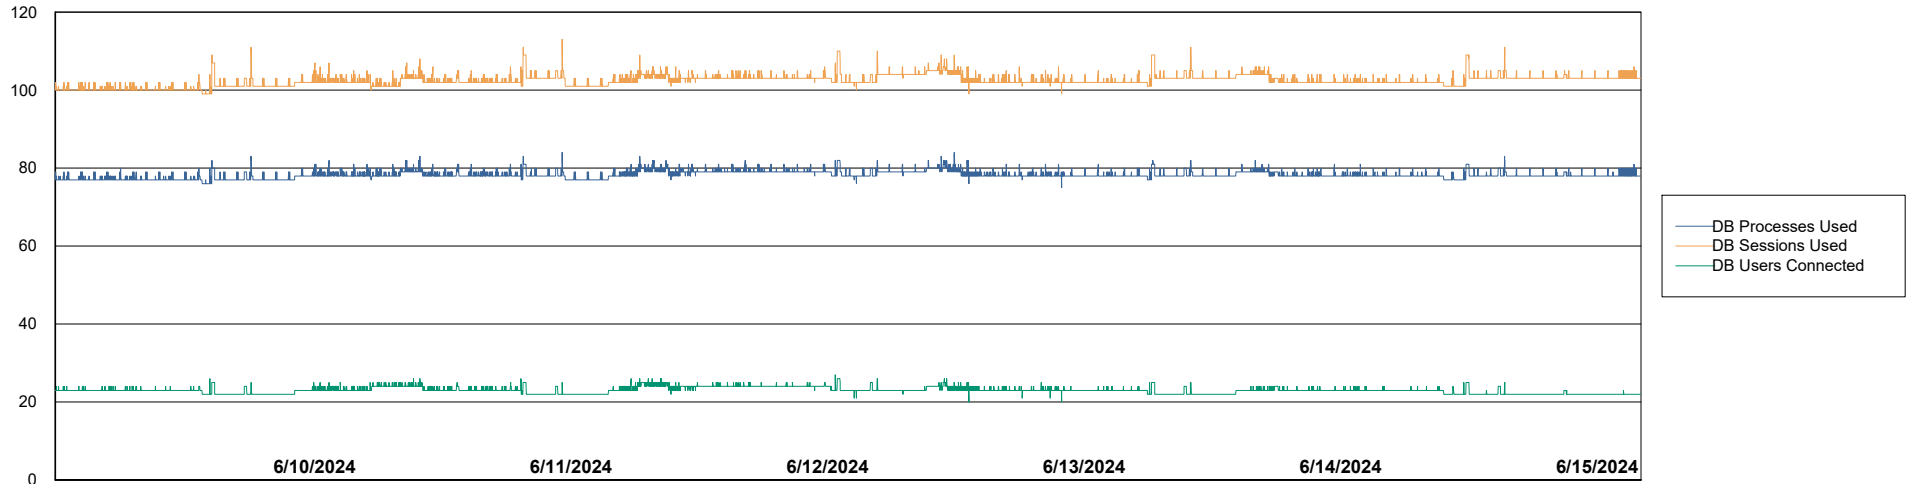

Database Performance RSS_PRD_SV1364_PRD_ABS1