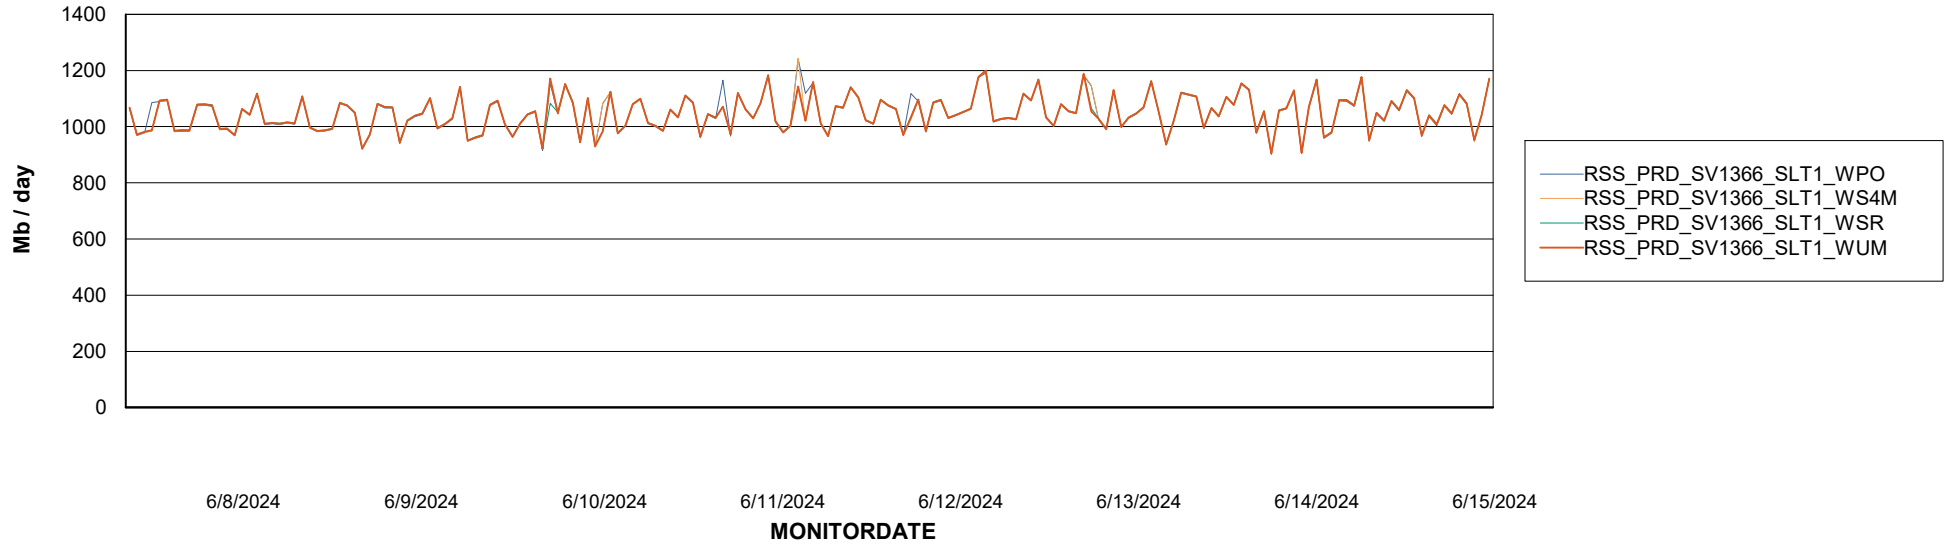

ABSSolute Web Component Services

Avg memory used per ABS Web component