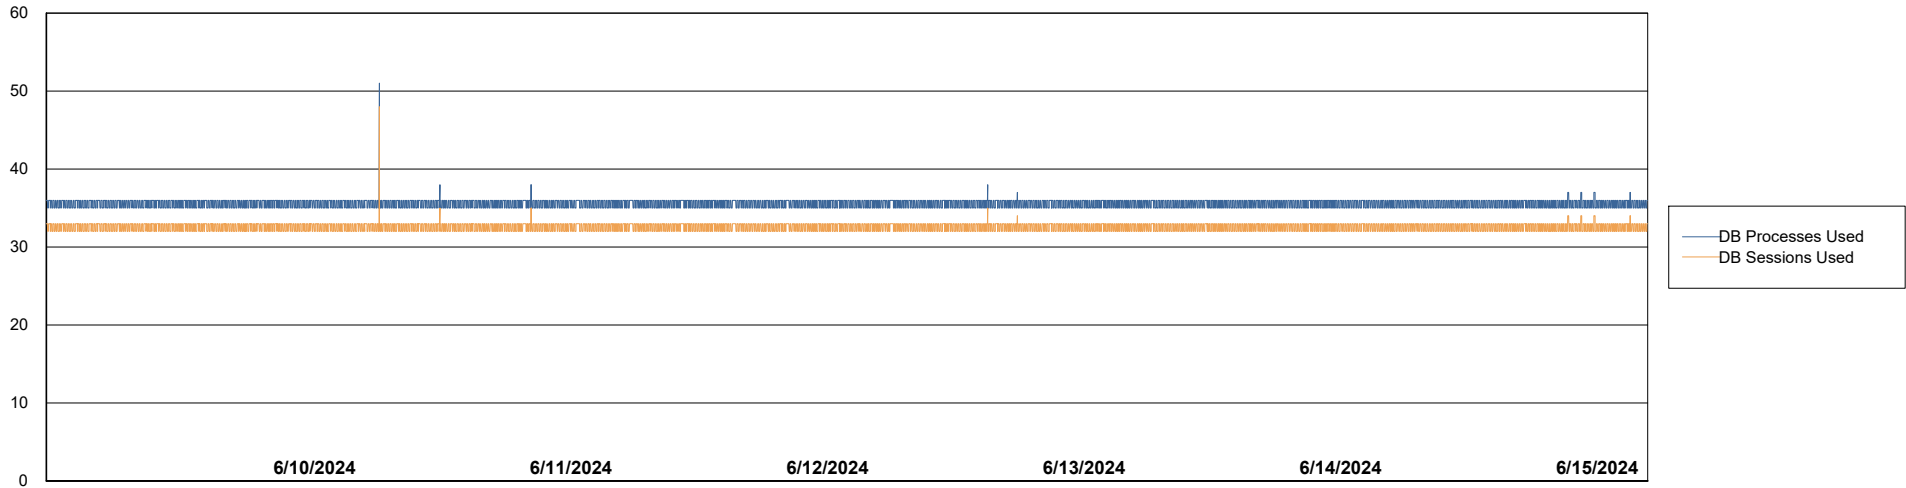

Weekly SLA Customer Report

Customer RFL_Production
Database ID 36

Database Performance RFL_PRD_ABS01_DB

Weekly SLA Customer Report

Customer RFL_Production
Database ID 36

Database Performance RFL_PRD_ABS02_STB_DB

DB Processes Max 1,000

Weekly SLA Customer Report

Customer RFL_Production
 Database ID 36

DATABASE SIZE RFL_PRD_ABS01_DB

Database growth over last month

Database Tablespace RFL_PRD_ABS01_DB

Date	Tablespace Name	Filesize (Gb)	Usedsize (Gb)	Percentage free
6/15/2024	ABSDATA	95	79	17
	INDX	224	183	18
6/14/2024	ABSDATA	95	79	17
	INDX	224	183	18
6/13/2024	ABSDATA	95	79	17
	INDX	224	183	18
6/12/2024	ABSDATA	95	79	17
	INDX	224	183	18
6/11/2024	ABSDATA	95	78	17
	INDX	224	183	18
6/10/2024	ABSDATA	95	78	17
	INDX	224	183	19
6/9/2024	ABSDATA	95	78	17
	INDX	224	182	19