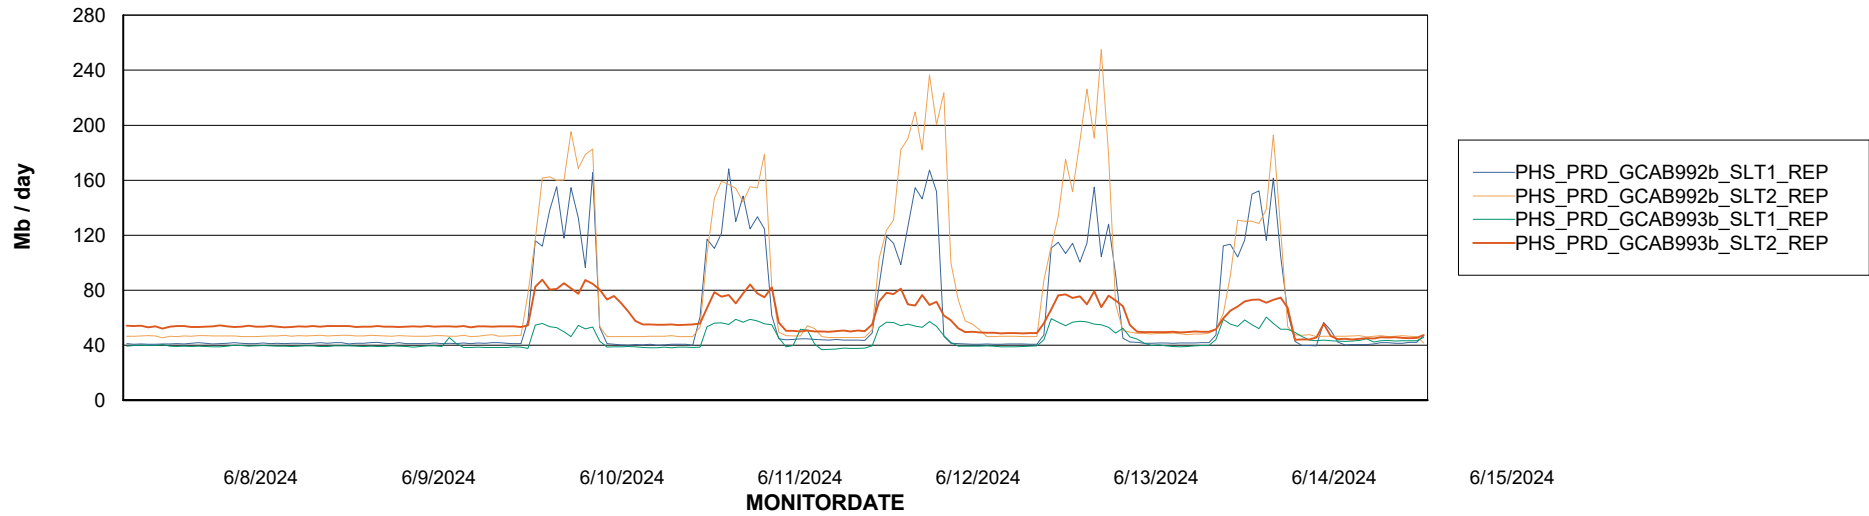

ABSSolute Application ReportServer Services

Avg memory used per ReportServer Service