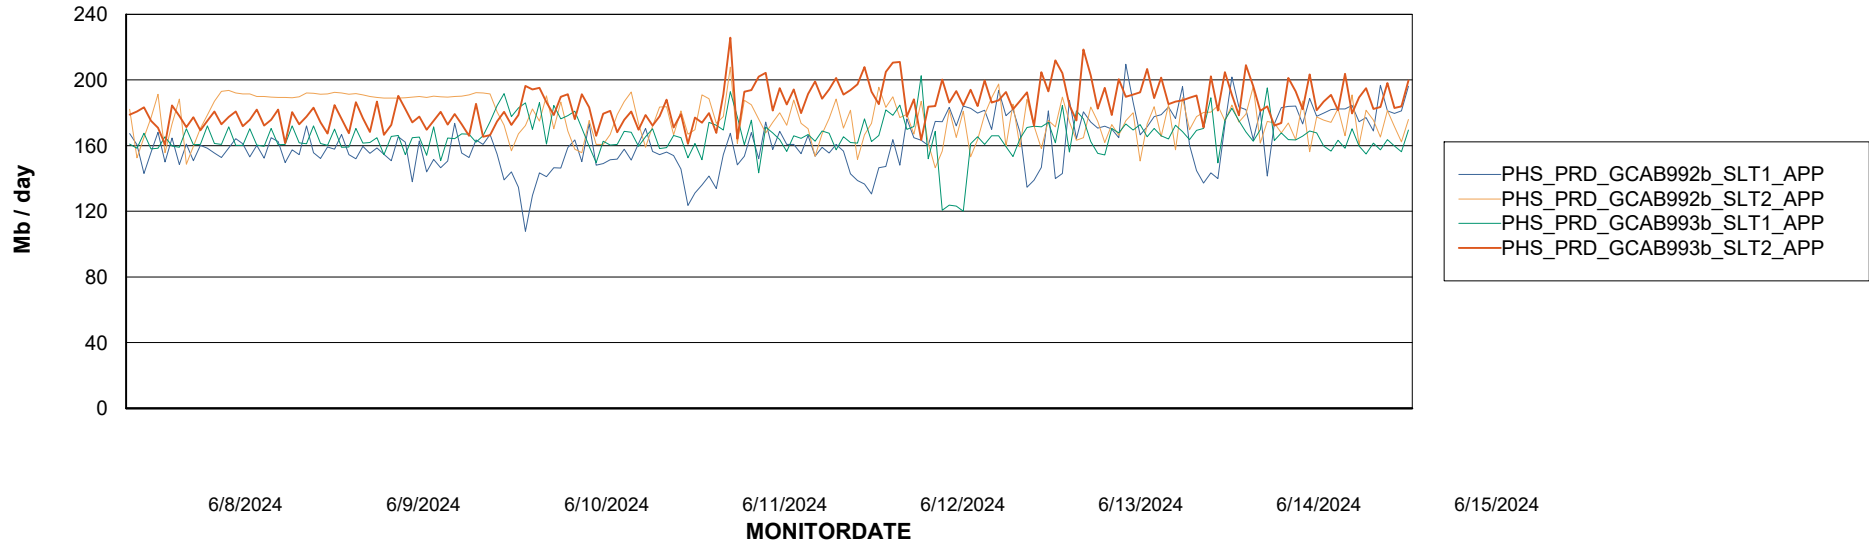

DB Processes Max 1,000

Weekly SLA Customer Report

Customer PHS_Production
 Database ID 47

DATABASE SIZE PHS_PRD_GCAB992B_ABS1

Database growth over last month

Database Tablespace PHS_PRD_GCAB992B_ABS1

Date	Tablespace Name	Filesize (Gb)	Usedsize (Gb)	Percentage free
6/15/2024	ABSDATA	140	117	16
	INDX	214	180	16
6/14/2024	ABSDATA	140	117	16
	INDX	214	180	16
6/13/2024	ABSDATA	140	117	16
	INDX	214	180	16
6/12/2024	ABSDATA	140	117	16
	INDX	214	180	16
6/11/2024	ABSDATA	140	117	16
	INDX	214	180	16
6/10/2024	ABSDATA	140	117	16
	INDX	214	180	16
6/9/2024	ABSDATA	140	117	16
	INDX	214	180	16

Weekly SLA Customer Report

Customer PHS_Production
Database ID 47

ABSSolute Application Server Services

Avg memory used per ABS Server Service

Avg users per day per ABS server

Weekly SLA Customer Report

Customer PHS_Production
Database ID 47