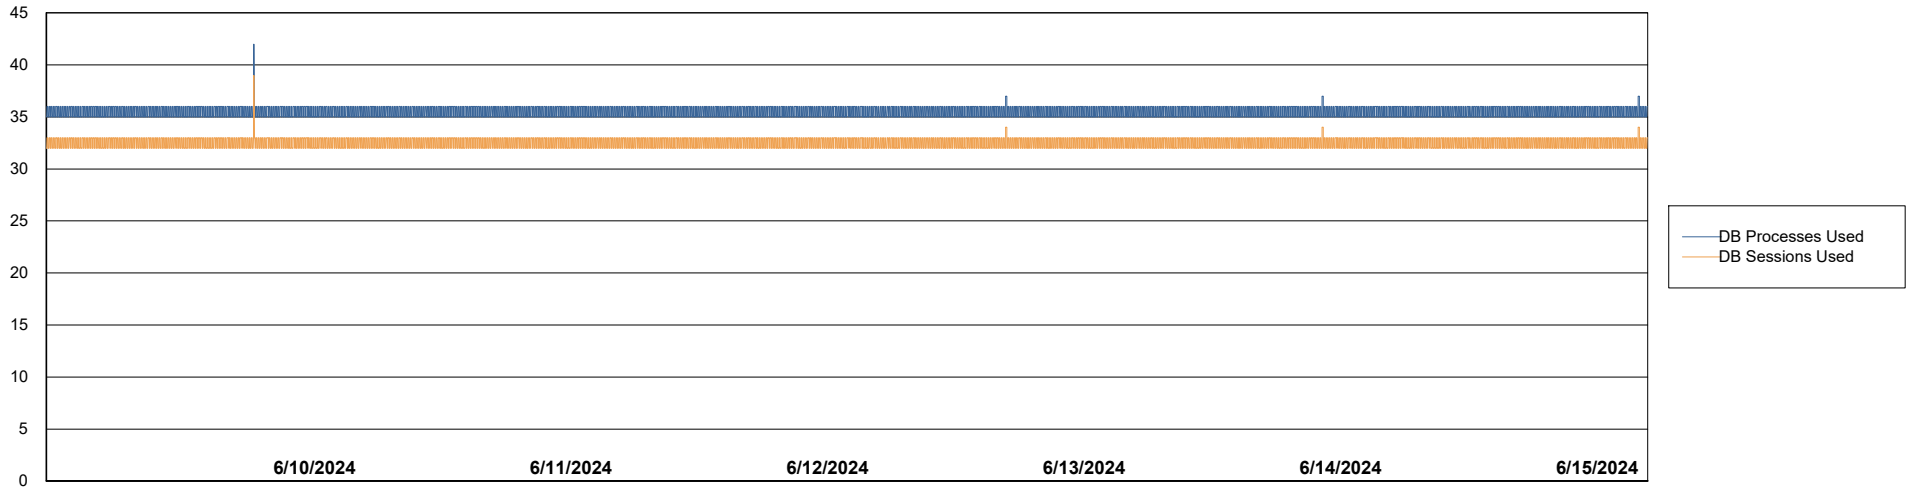

Database Performance PHS_PRD_GCAB993B_HSBABS1

DB Processes Max 1,000