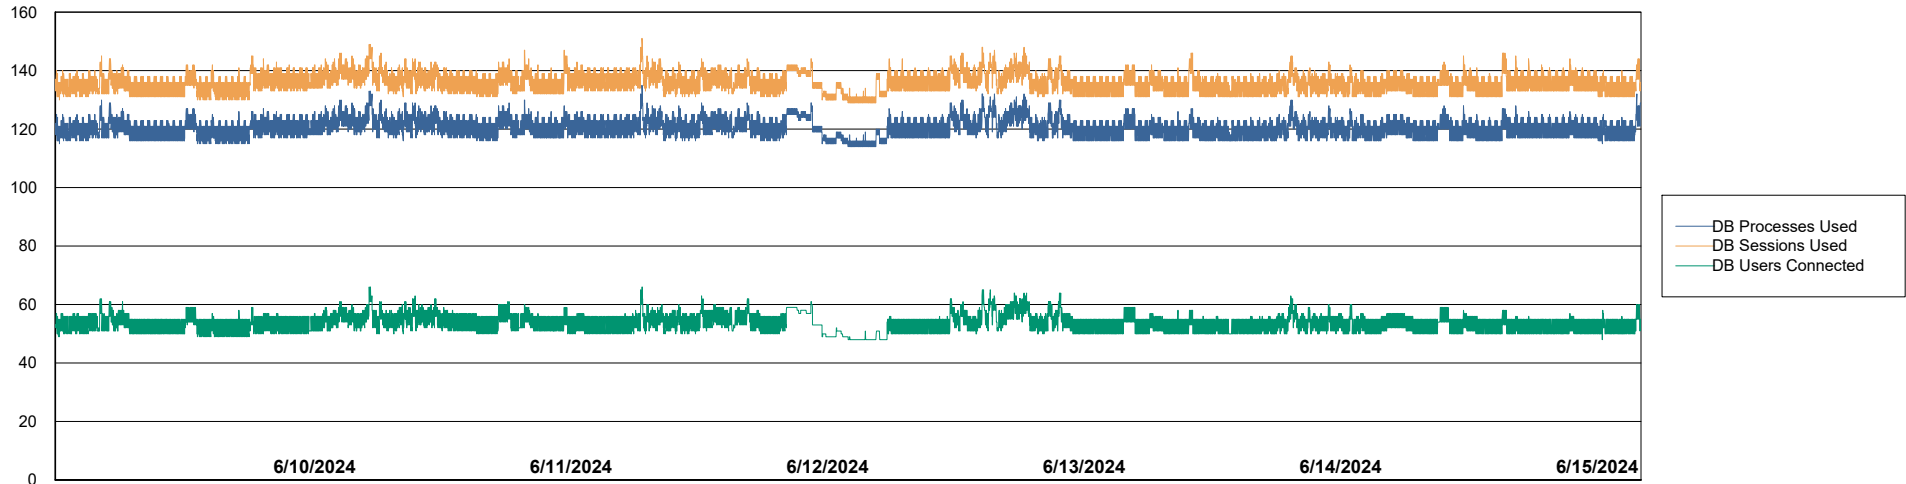

Database Performance PHS_PRD_GCAB992B_ABS1