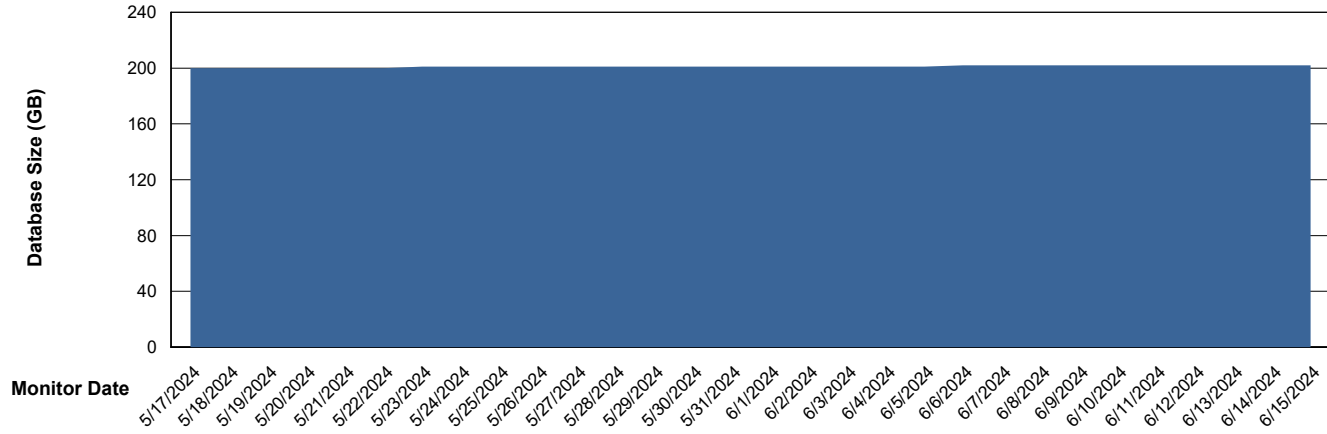

DATABASE SIZE NIX_PRD_ABSBI_ABS1

Database growth over last month