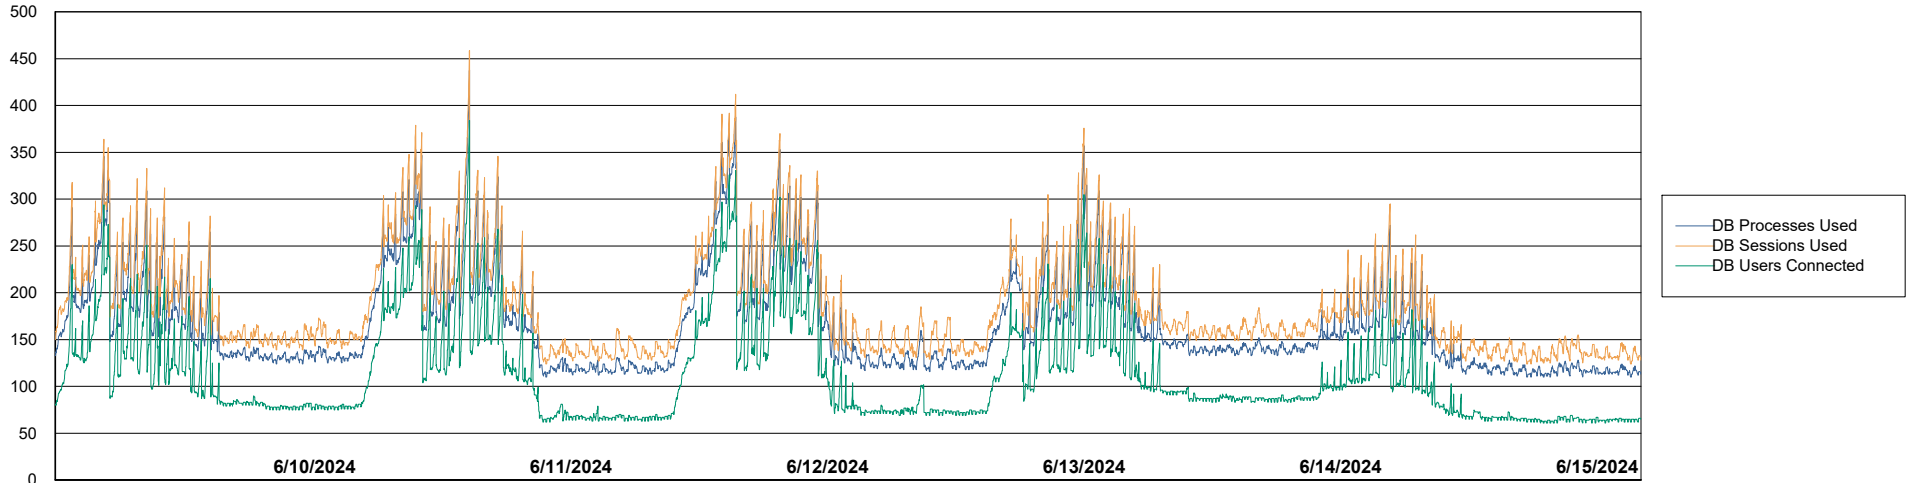

Weekly SLA Customer Report

Customer NIX_Production
Database ID 51

Database Performance NIX_PRD_ABSBI_ABS1

Weekly SLA Customer Report

Customer NIX_Production
Database ID 51

Database Performance NIX_PRD_ABSD01_ABS1