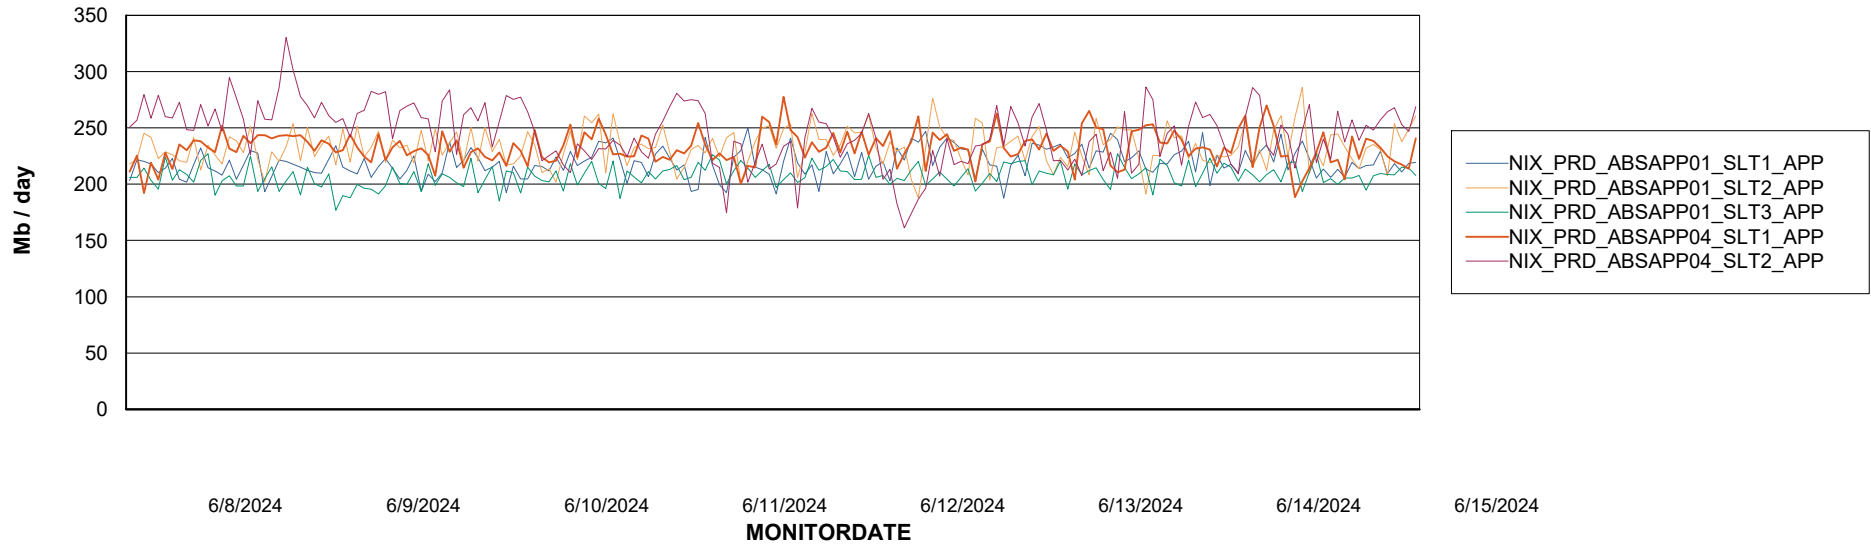

ABSSolute Application Server Services

Avg memory used per ABS Server Service