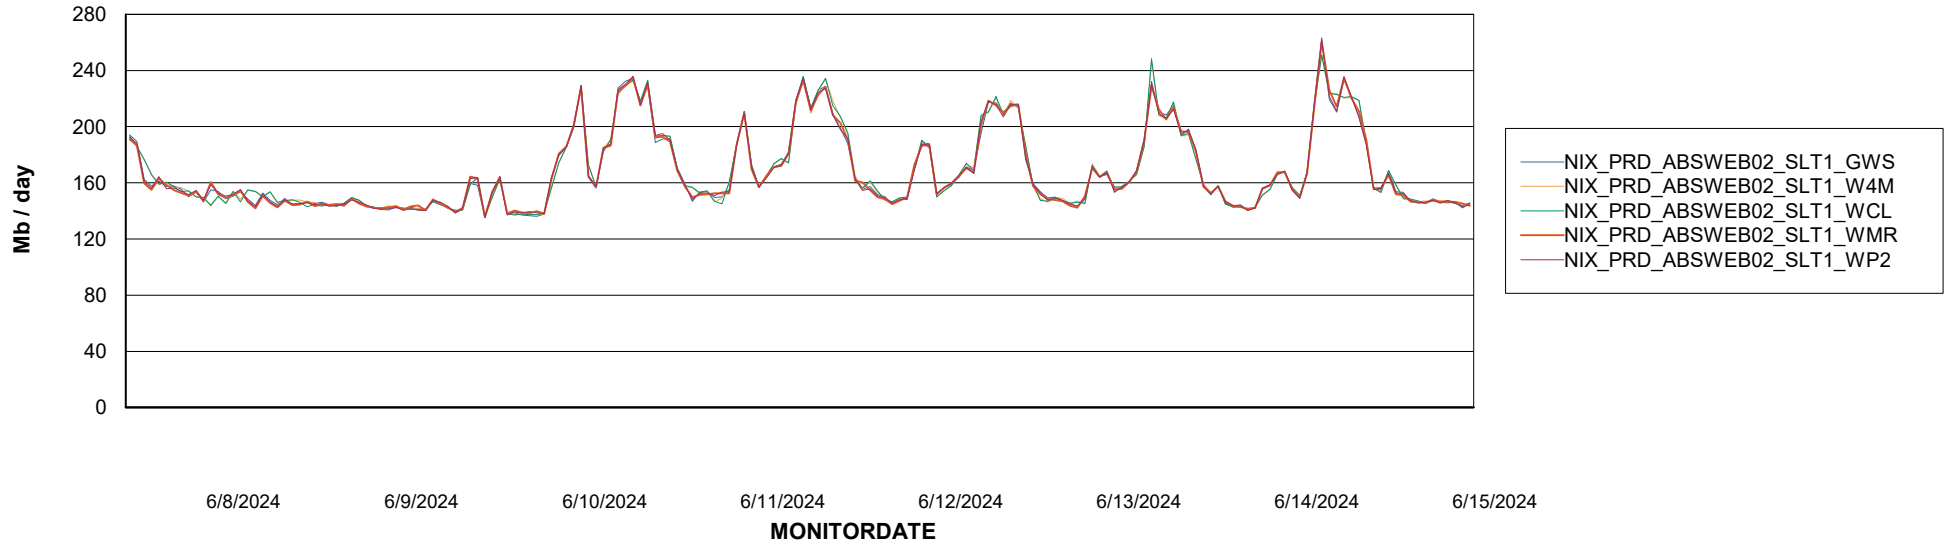

ABSSolute Web Component Services

Avg memory used per ABS Web component