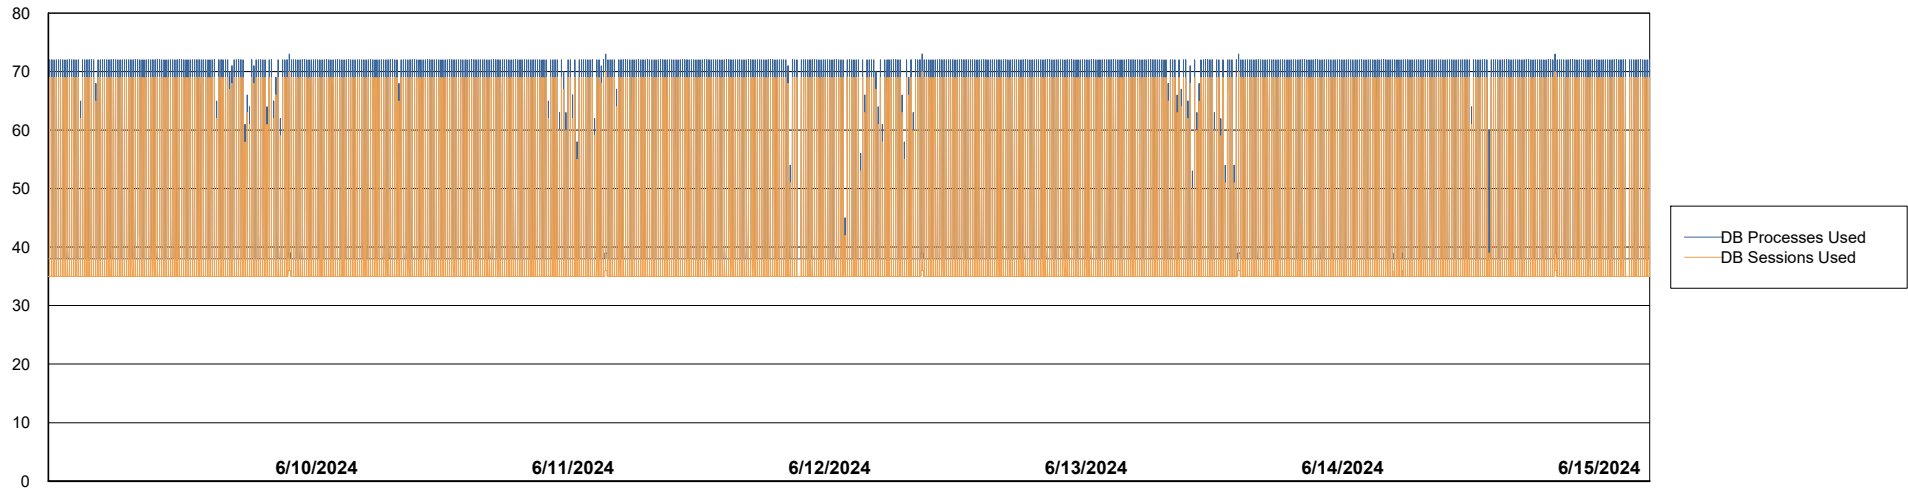

Database Performance NIX_PRD_ABSD02_HSBABS1

DB Processes Max 300