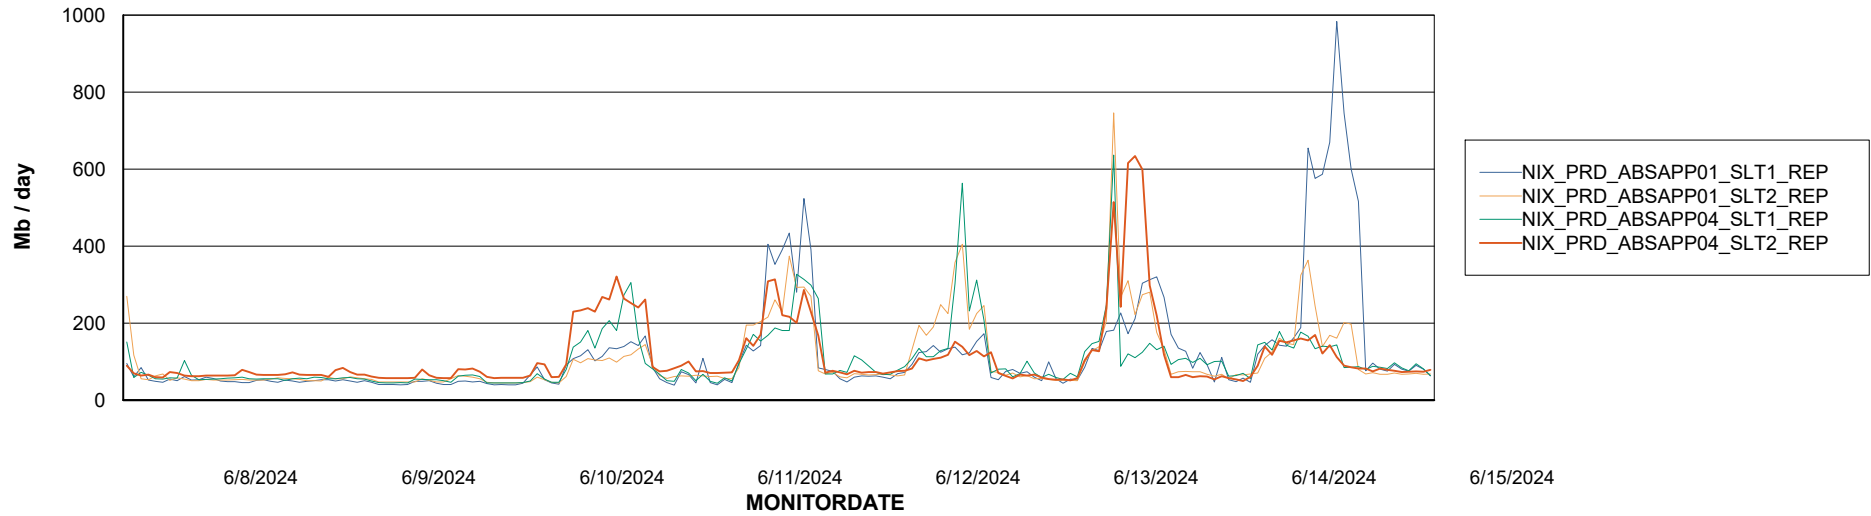

Avg memory used per ABS Server Service

Avg users per day per ABS server

Weekly SLA Customer Report

Customer NIX_Production
Database ID 51

ABSSolute Application ReportServer Services

Avg memory used per ReportServer Service