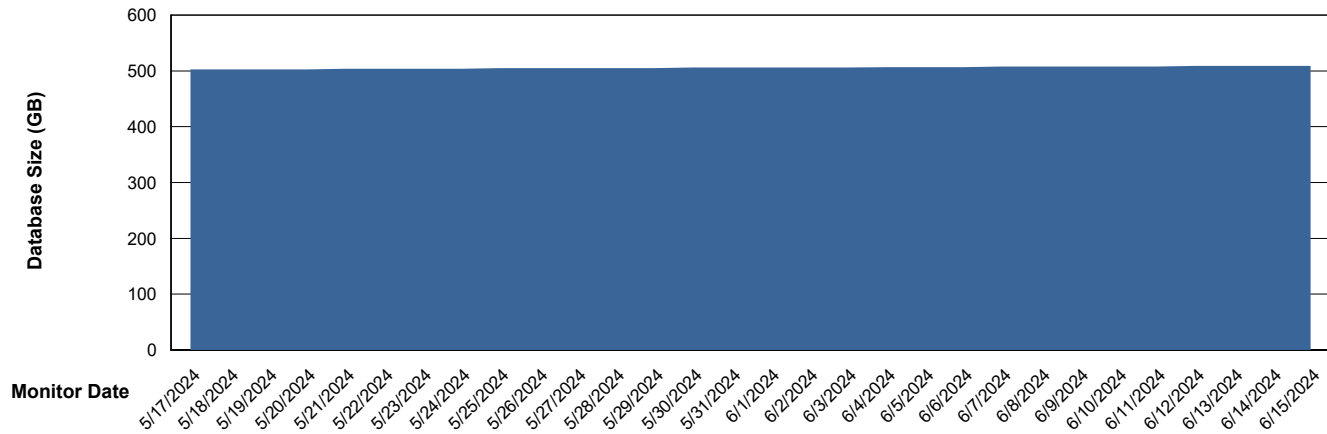

DATABASE SIZE NIX_PRD_ABSDB01_ABS1

Database growth over last month