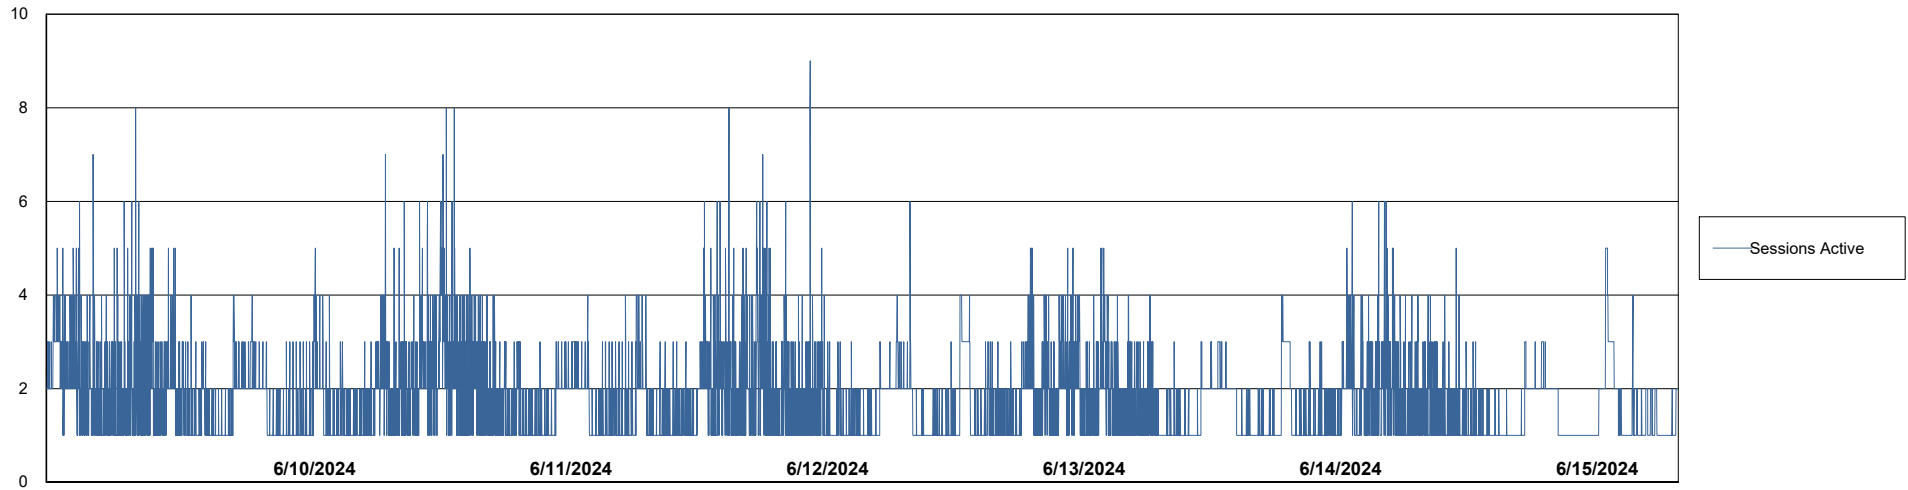

Weekly SLA Customer Report

Customer NIX_Production
Database ID 51

Database Performance NIX_PRD_ABSBI_ABS1

Weekly SLA Customer Report

Customer NIX_Production
Database ID 51

Database Performance NIX_PRD_ABSD01_ABS1