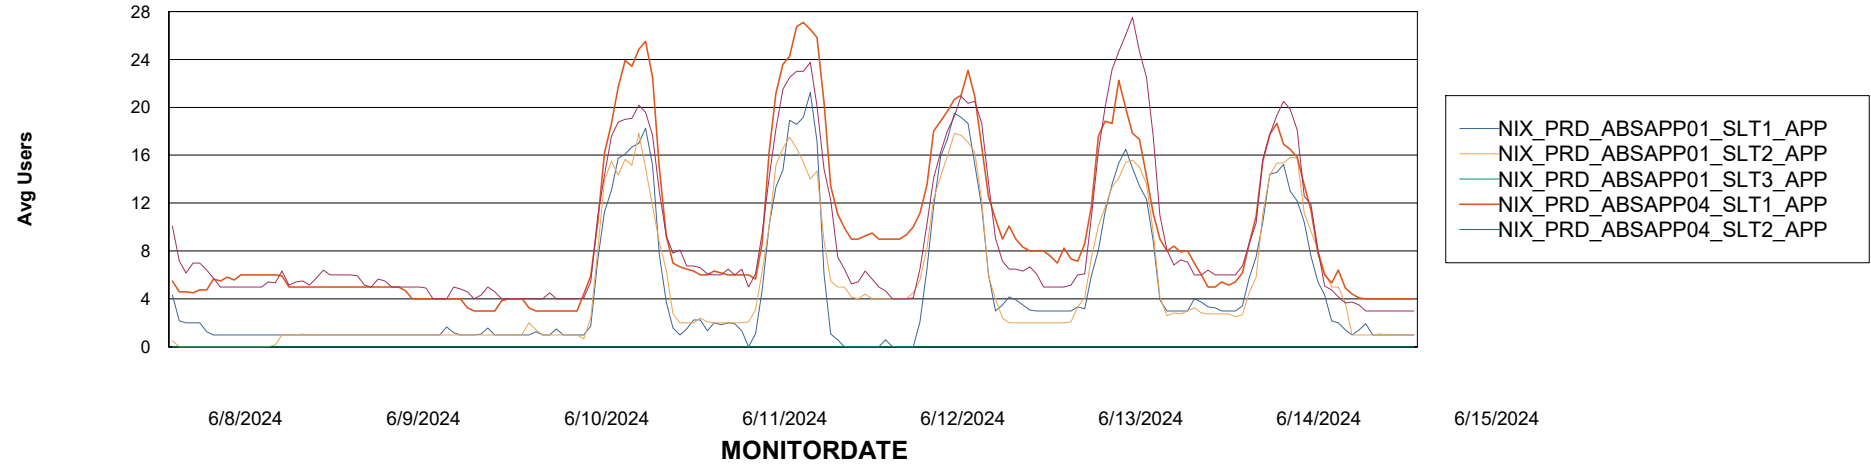

Avg users per day per ABS server