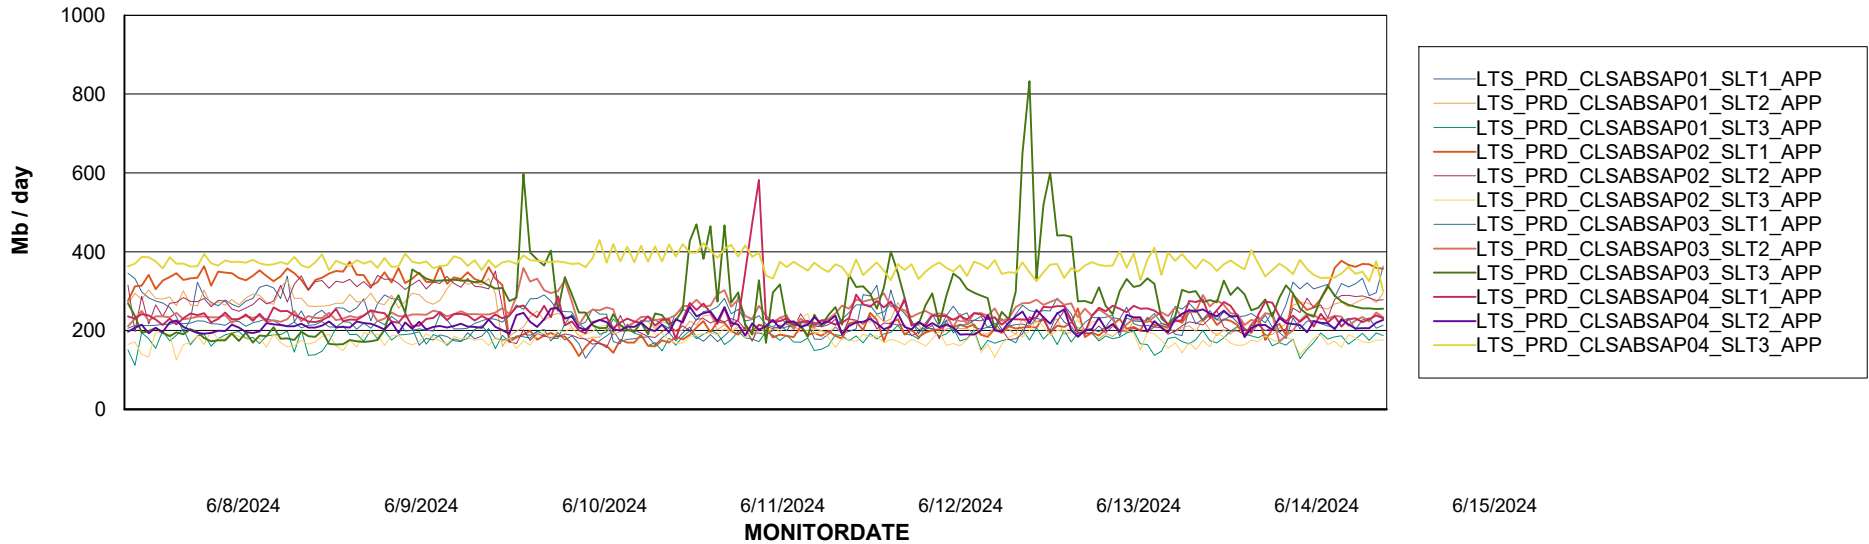

ABSSolute Application Server Services

Avg memory used per ABS Server Service