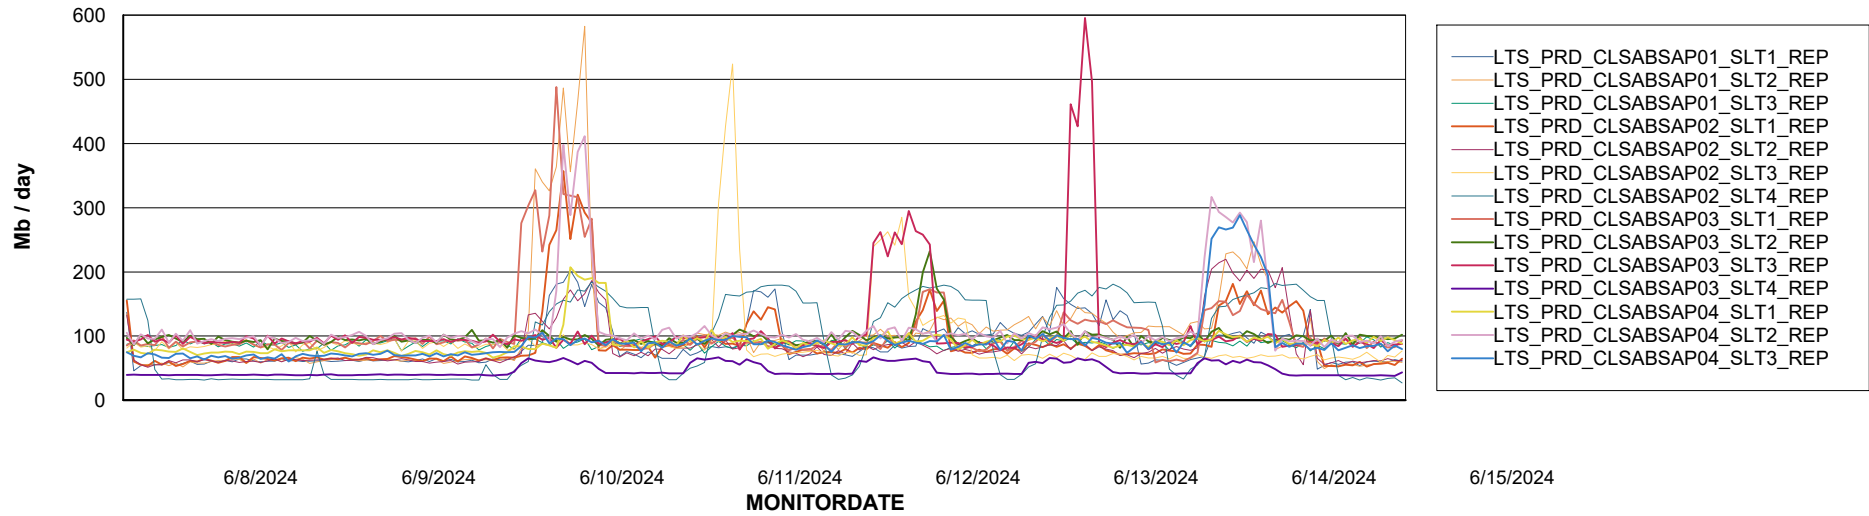

ABSSolute Application ReportServer Services

Avg memory used per ReportServer Service