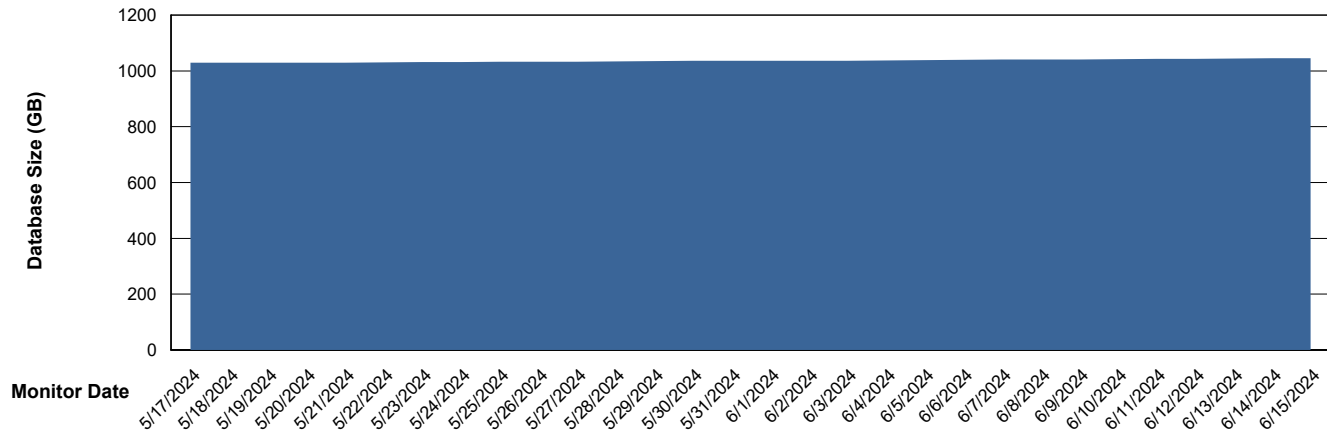

Customer LTS(CleanLease)_Production
Database ID 126

DATABASE SIZE LTS_PRD_CLSABSBI01_ABS1

Database growth over last month

DATABASE SIZE LTS_PRD_CLSABSDB01_ABS1

Database growth over last month

Weekly SLA Customer Report