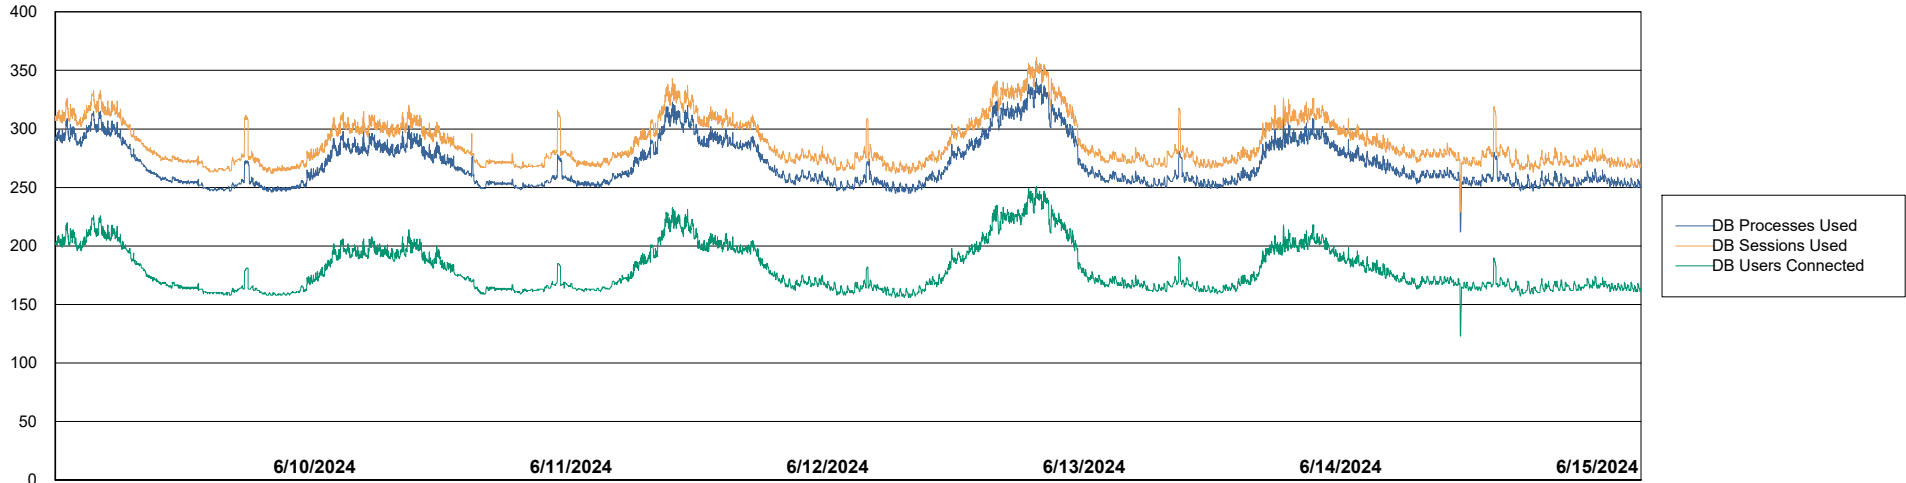

Weekly SLA Customer Report

Customer LTS(CleanLease)_Production
Database ID 126

Database Performance LTS_PRD_CLSABSBI01_ABS1

Weekly SLA Customer Report

Customer LTS(CleanLease)_Production
Database ID 126

Database Performance LTS_PRD_CLSABSD01_ABS1