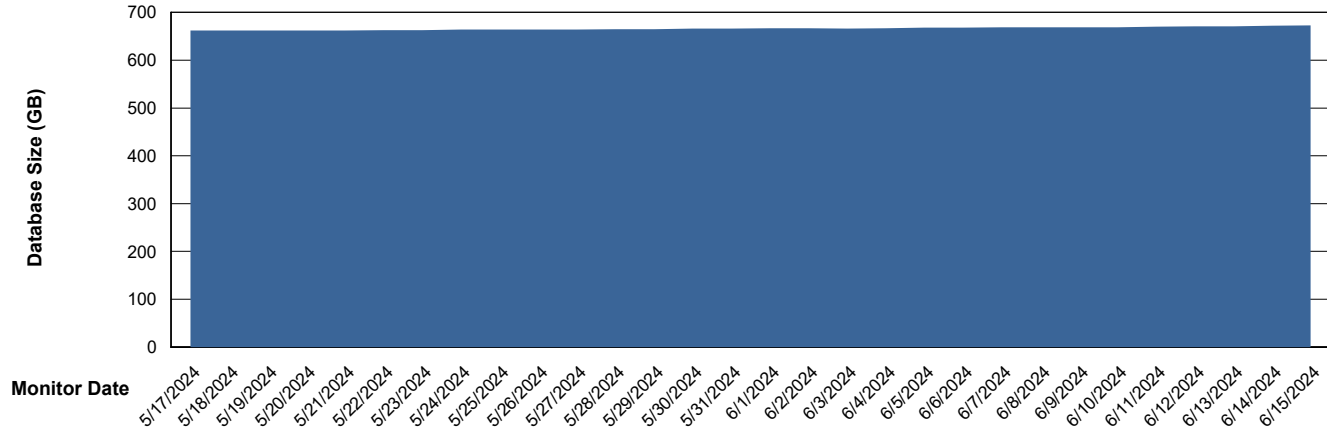

DATABASE SIZE LTS_PRD_CLSABSBI01_ABS1

Database growth over last month