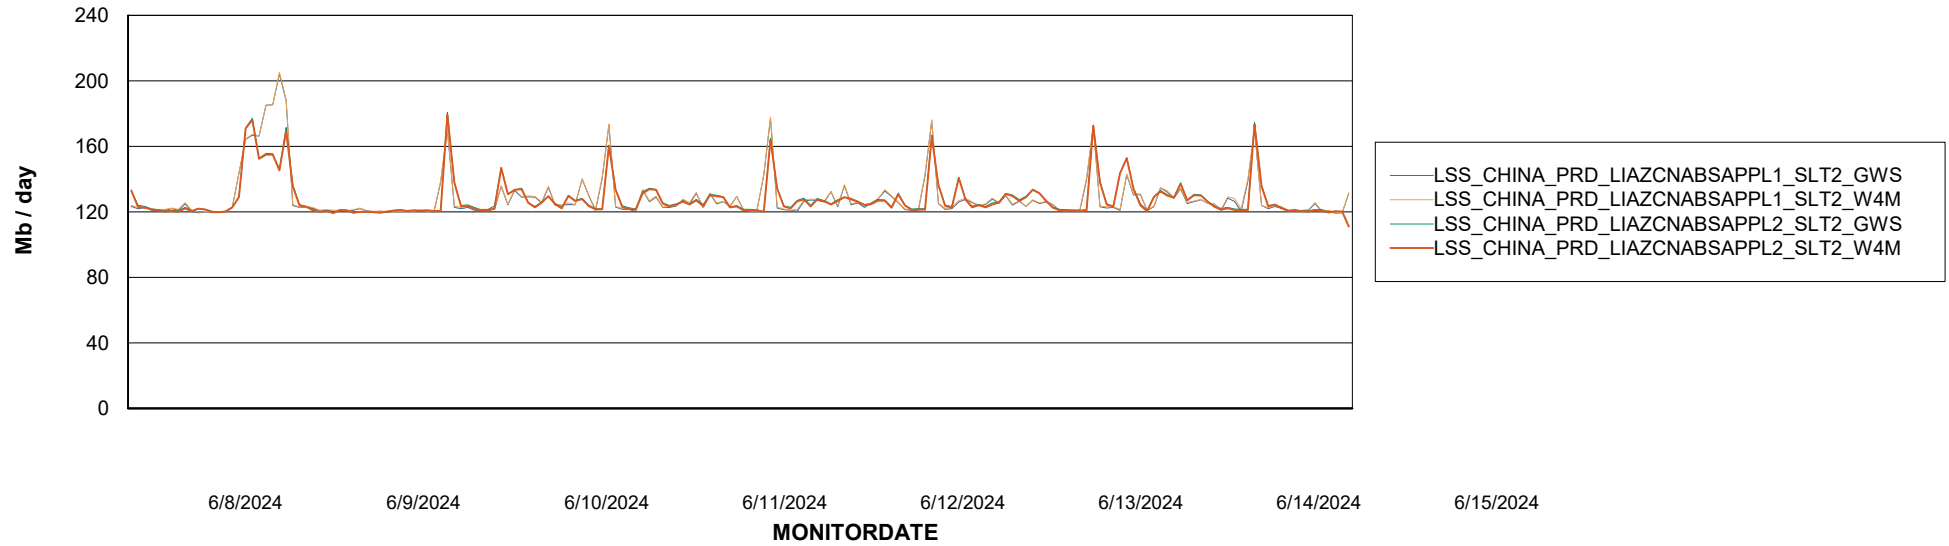

Avg memory used per ReportServer Service

Weekly SLA Customer Report

Customer LSS_CHINA_Production
Database ID 202

ABSSolute Web Component Services

Avg memory used per ABS Web component

Weekly SLA Customer Report