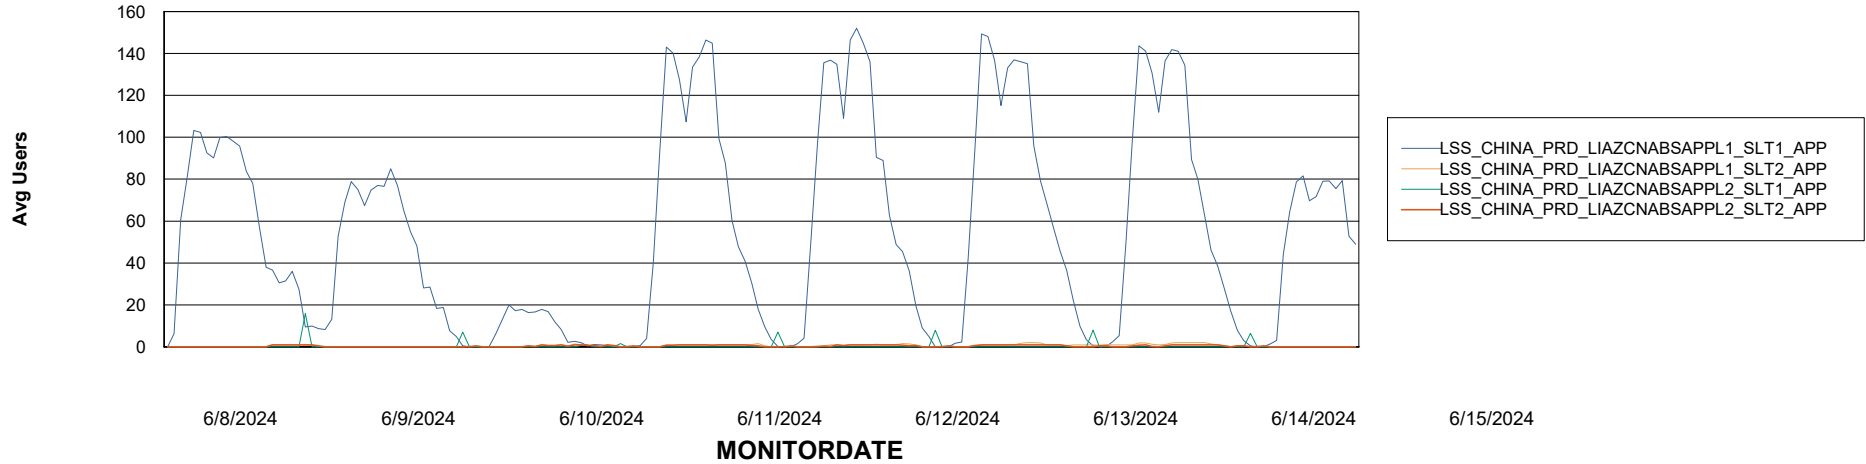

Avg users per day per ABS server