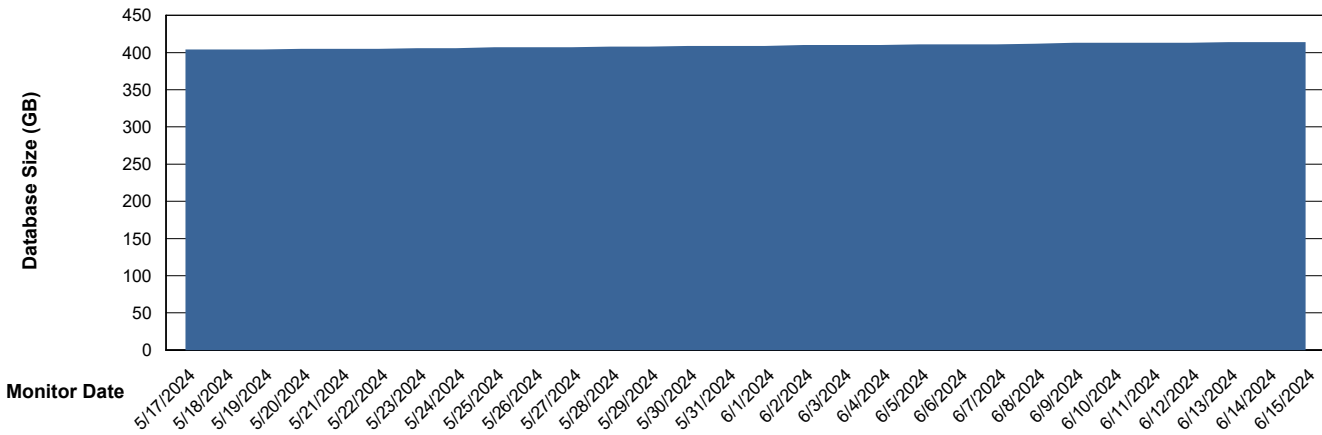

Database growth over last month

Database Tablespace LSS_CHINA_PRD_liazcne2VMProdABSSoluteDB1_ABS1

Date	Tablespace Name	Filesize (Gb)	Usedsize (Gb)	Percentage free
6/15/2024	ABSDATA	437	363	17
	INDX	40	30	25
6/14/2024	ABSDATA	437	363	17
	INDX	40	30	25
6/13/2024	ABSDATA	437	363	17
	INDX	40	30	25
6/12/2024	ABSDATA	431	363	16
	INDX	40	30	25
6/11/2024	ABSDATA	431	362	16
	INDX	40	30	25
6/10/2024	ABSDATA	431	362	16
	INDX	40	30	25
6/9/2024	ABSDATA	431	362	16
	INDX	40	30	25