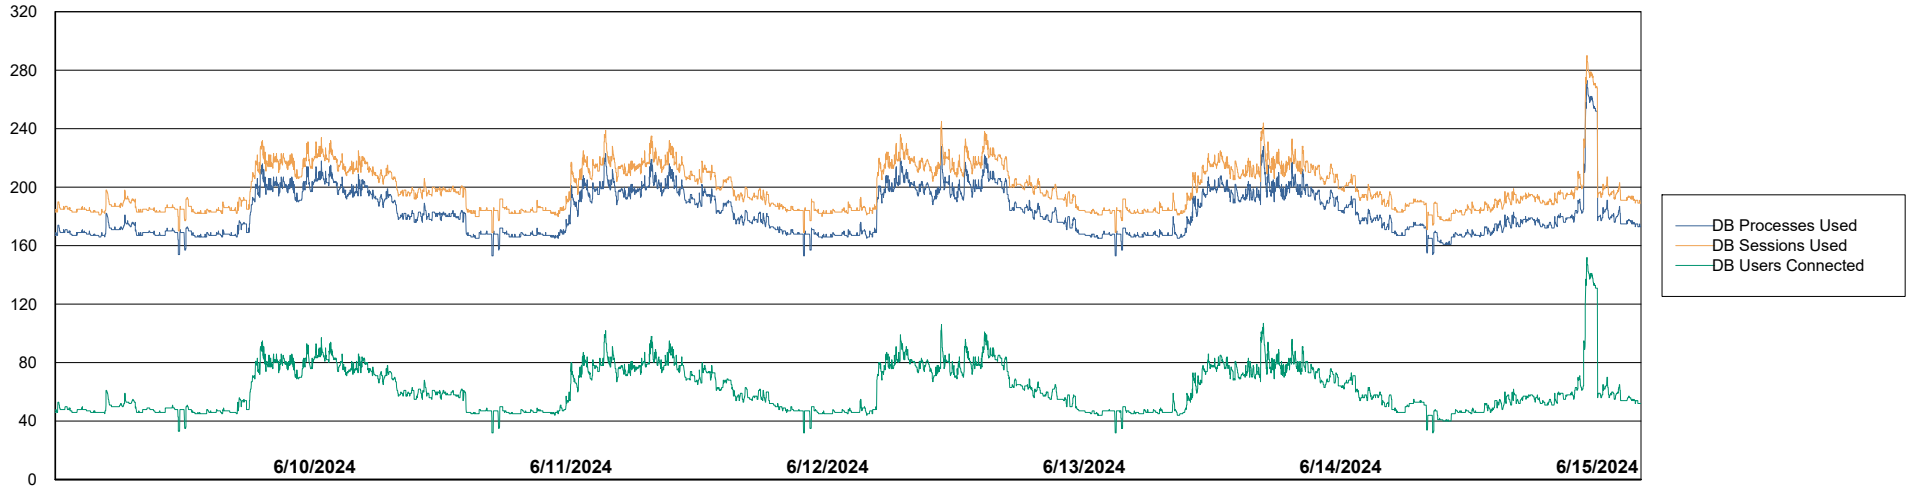

Weekly SLA Customer Report

Customer LSS_CHINA_Production
Database ID 202

Harddisk Usage LSS_CHINA_PRD_liazcne2VMProdABSSoluteDB1

	Free disk space on / (%)	Total disk space on / (Gb)	Used disk space on / (Gb)	Free disk space on /boot (%)	Total disk space on /boot (Gb)	Used disk space on /boot (Gb)	Free disk space on /u01 (%)	Total disk space on /u01 (Gb)	Used disk space on /u01 (Gb)	Free disk space on /u02 (%)
6/15/2024	77	63	15	69	0	0	41	49	27	43
6/14/2024	77	63	15	69	0	0	41	49	27	43
6/13/2024	77	63	15	69	0	0	41	49	27	43
6/12/2024	77	63	15	69	0	0	41	49	27	44
6/11/2024	77	63	15	69	0	0	41	49	27	44
6/10/2024	77	63	15	69	0	0	42	49	27	44
6/9/2024	77	63	15	69	0	0	42	49	27	44

Harddisk Usage LSS_CHINA_PRD_liazcne2VMProdABSSoluteDB2

	Free disk space on / (%)	Total disk space on / (Gb)	Used disk space on / (Gb)	Free disk space on /boot (%)	Total disk space on /boot (Gb)	Used disk space on /boot (Gb)	Free disk space on /u01 (%)	Total disk space on /u01 (Gb)	Used disk space on /u01 (Gb)	Free disk space on /u02 (%)
6/15/2024	89	63	7	69	0	0	71	49	13	46
6/14/2024	89	63	7	69	0	0	71	49	13	46
6/13/2024	89	63	7	69	0	0	71	49	13	47
6/12/2024	89	63	7	69	0	0	71	49	13	47
6/11/2024	89	63	7	69	0	0	71	49	13	47
6/10/2024	89	63	7	69	0	0	71	49	13	47
6/9/2024	89	63	7	69	0	0	71	49	13	47

Weekly SLA Customer Report

Customer LSS_CHINA_Production
Database ID 202

Database Performance LSS_CHINA_PRD_liazcne2VMProdABSSoluteDB1_ABS1

Weekly SLA Customer Report

Customer LSS_CHINA_Production
Database ID 202