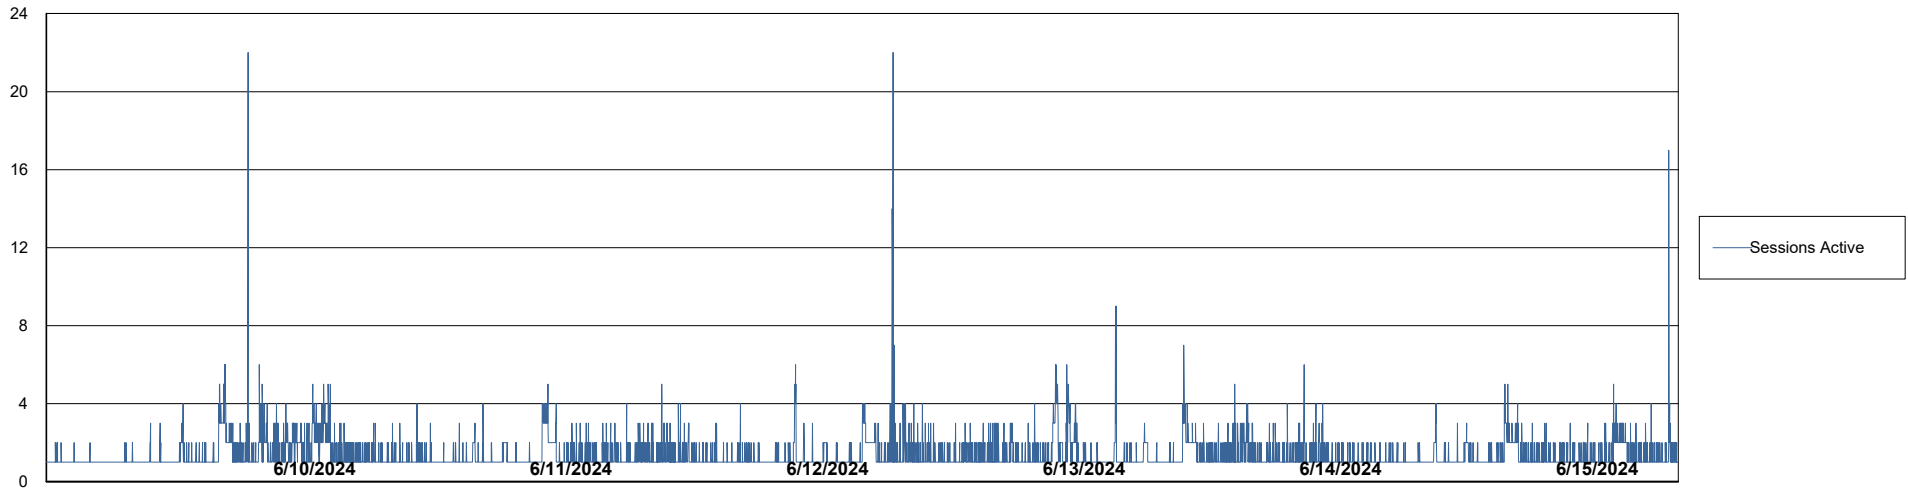

Harddisk Usage LSS_CHINA_PRD_liazcne2VMProdABSSoluteDB2

	Free disk space on / (%)	Total disk space on / (Gb)	Used disk space on / (Gb)	Free disk space on /boot (%)	Total disk space on /boot (Gb)	Used disk space on /boot (Gb)	Free disk space on /u01 (%)	Total disk space on /u01 (Gb)	Used disk space on /u01 (Gb)	Free disk space on /u02 (%)
6/15/2024	89	63	7	69	0	0	71	49	13	46
6/14/2024	89	63	7	69	0	0	71	49	13	46
6/13/2024	89	63	7	69	0	0	71	49	13	47
6/12/2024	89	63	7	69	0	0	71	49	13	47
6/11/2024	89	63	7	69	0	0	71	49	13	47
6/10/2024	89	63	7	69	0	0	71	49	13	47
6/9/2024	89	63	7	69	0	0	71	49	13	47

Weekly SLA Customer Report

Customer LSS_CHINA_Production
Database ID 202

Database Performance LSS_CHINA_PRD_liazcne2VMProdABSSoluteDB1_ABS1

Weekly SLA Customer Report

Customer LSS_CHINA_Production
Database ID 202