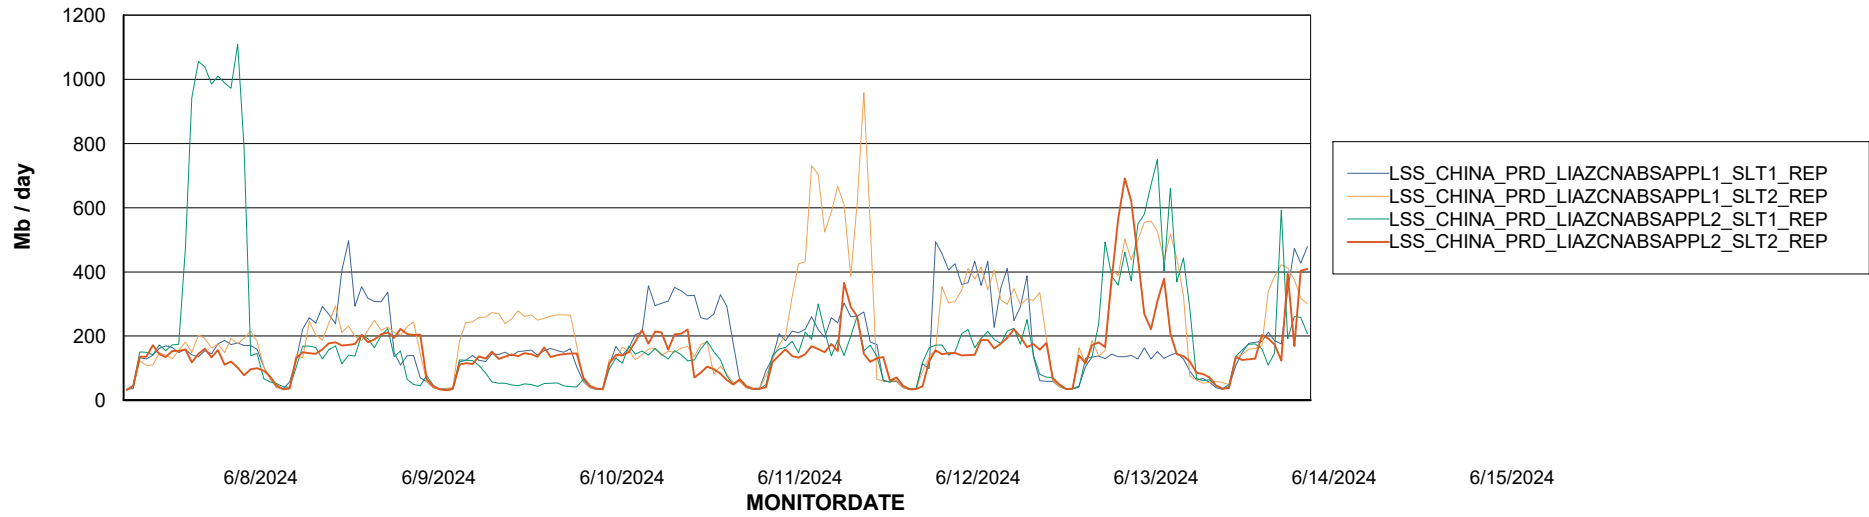

ABSSolute Application ReportServer Services

Avg memory used per ReportServer Service