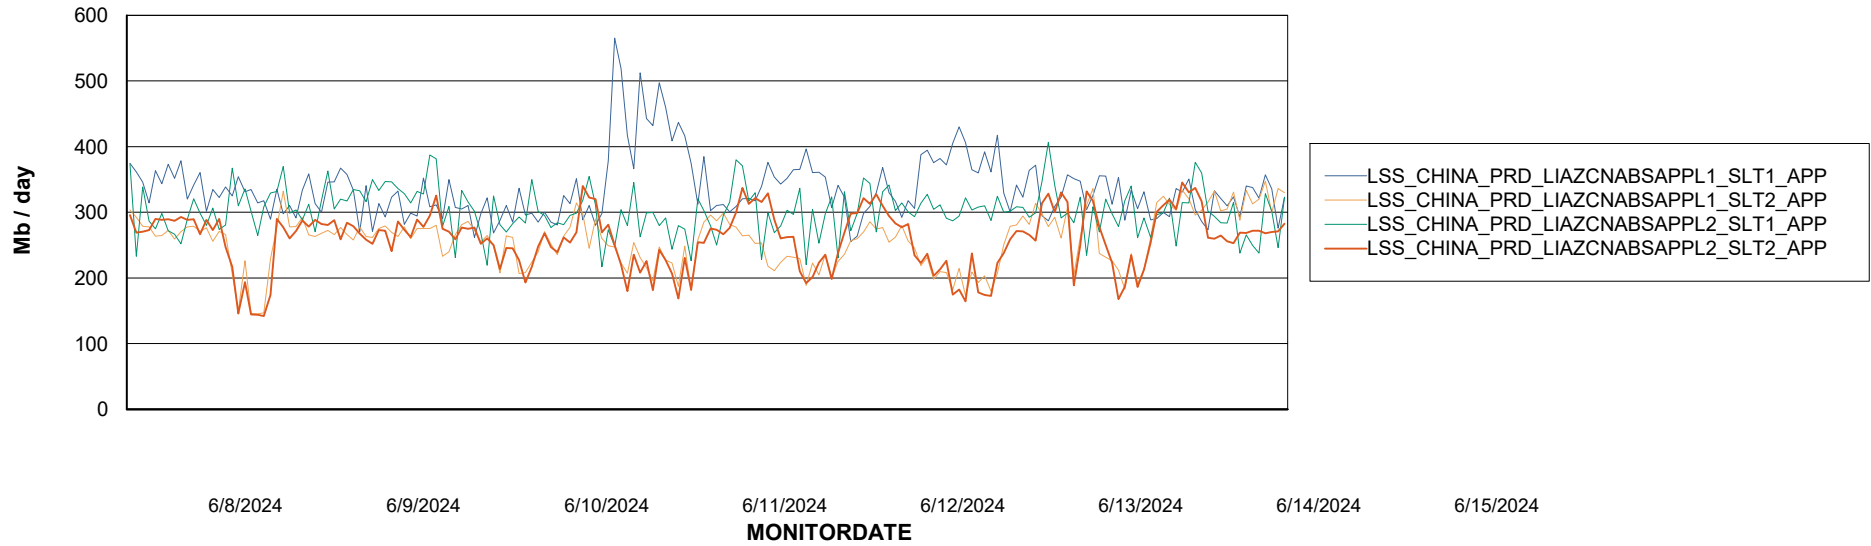

ABSSolute Application Server Services

Avg memory used per ABS Server Service