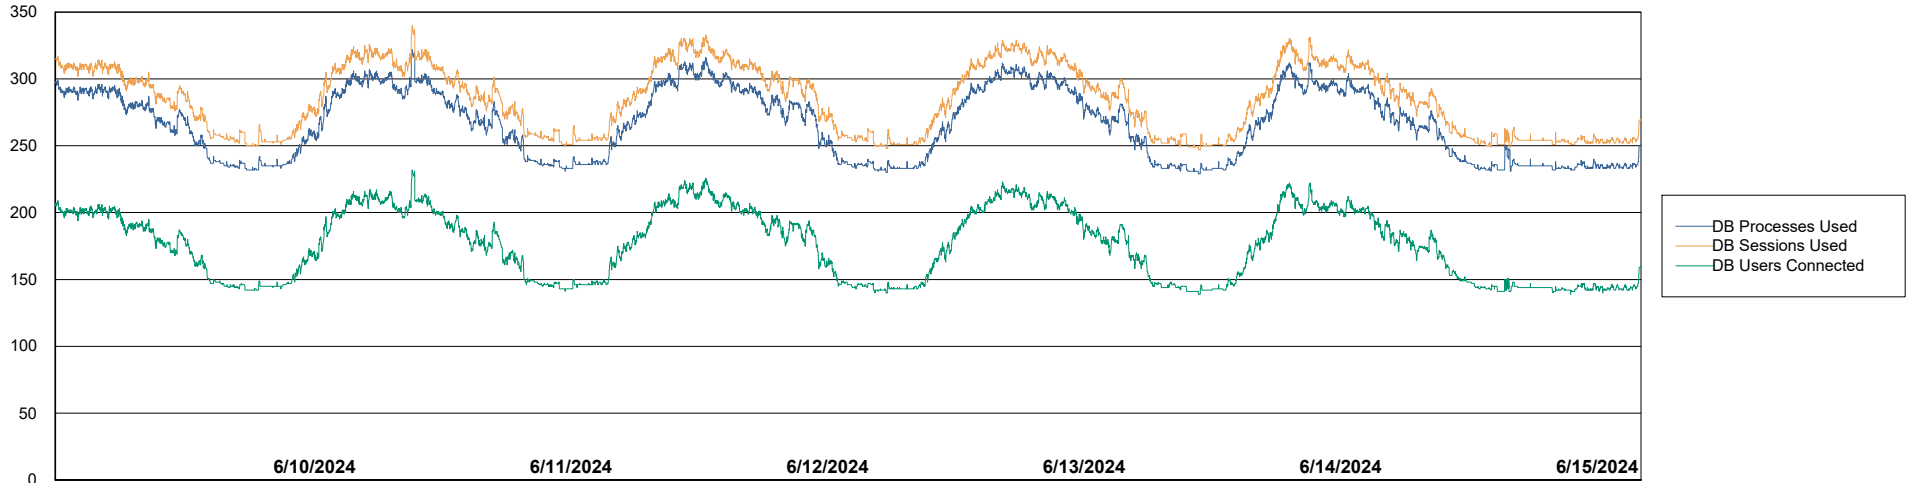

Weekly SLA Customer Report

Customer KLH_Production (24/7)
Database ID 139

Database Performance KLH_PRD_SRSBIDB01_ABS1

Weekly SLA Customer Report

Customer KLH_Production (24/7)
Database ID 139

Database Performance KLH_PRD_SRSDDB01_ABS1