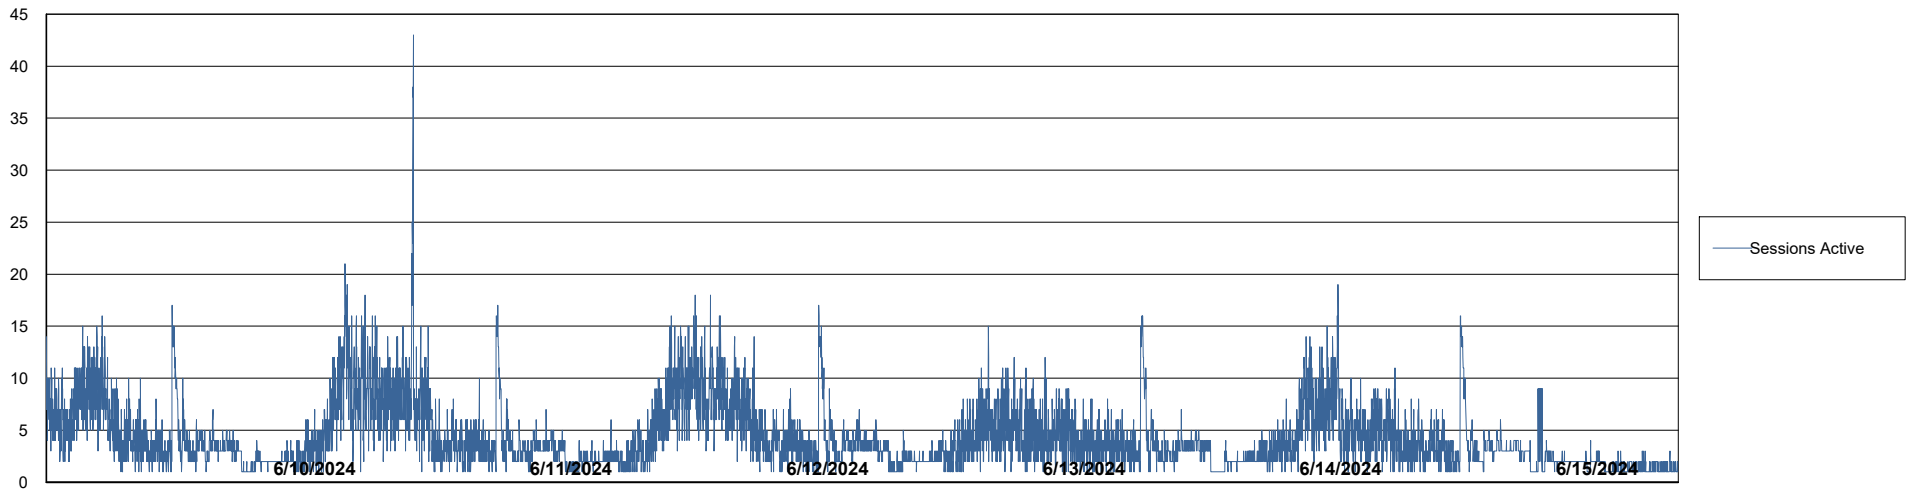

Weekly SLA Customer Report

Customer KLH_Production (24/7)
Database ID 139

Database Performance KLH_PRD_SRSBIDB01_ABS1

Weekly SLA Customer Report

Customer KLH_Production (24/7)
Database ID 139

Database Performance KLH_PRD_SRSDDB01_ABS1