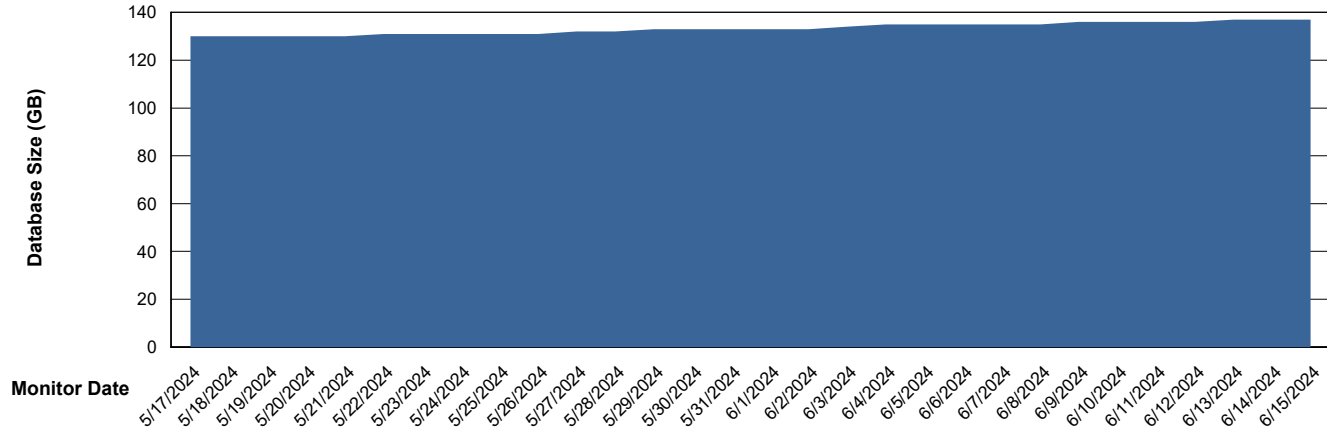

DATABASE SIZE KLH_PRD_SRSBIDB01_ABS1

Database growth over last month