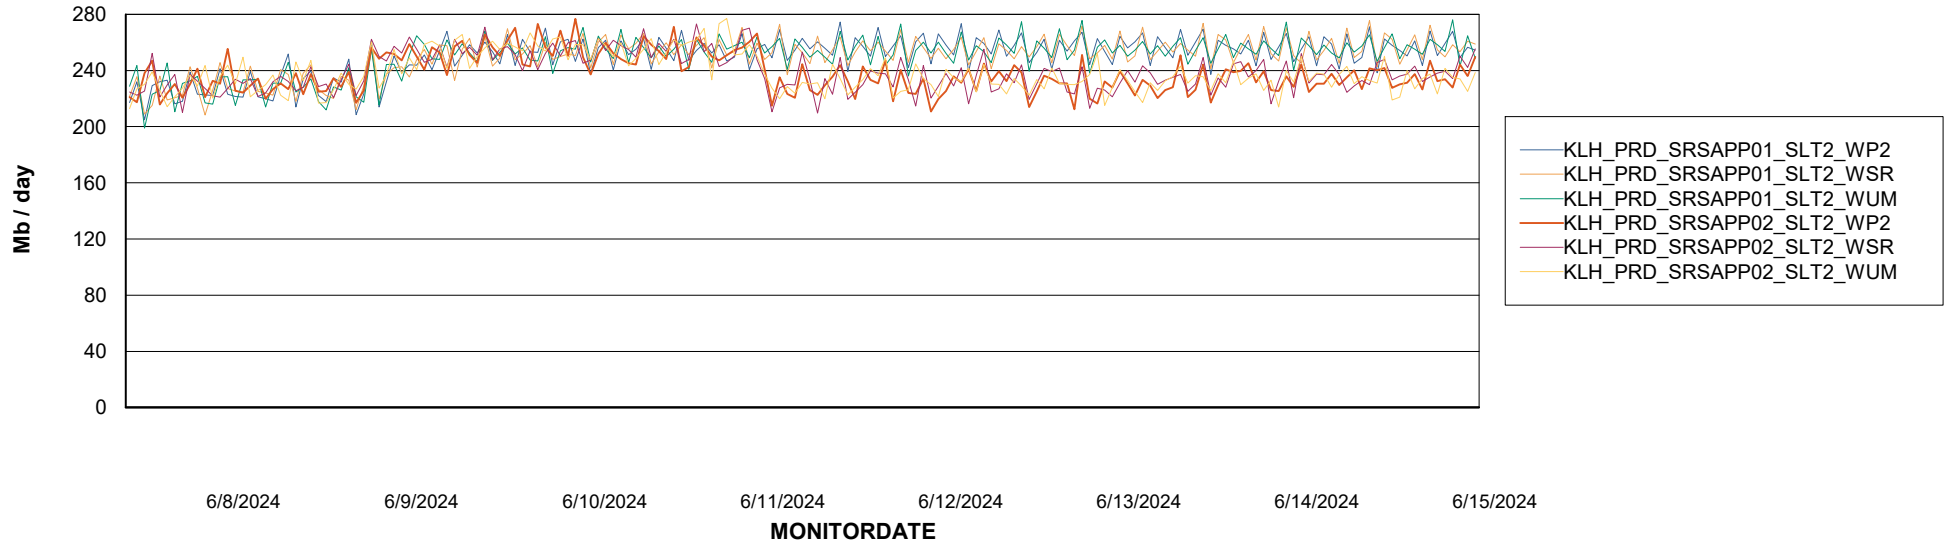

ABSSolute Web Component Services

Avg memory used per ABS Web component