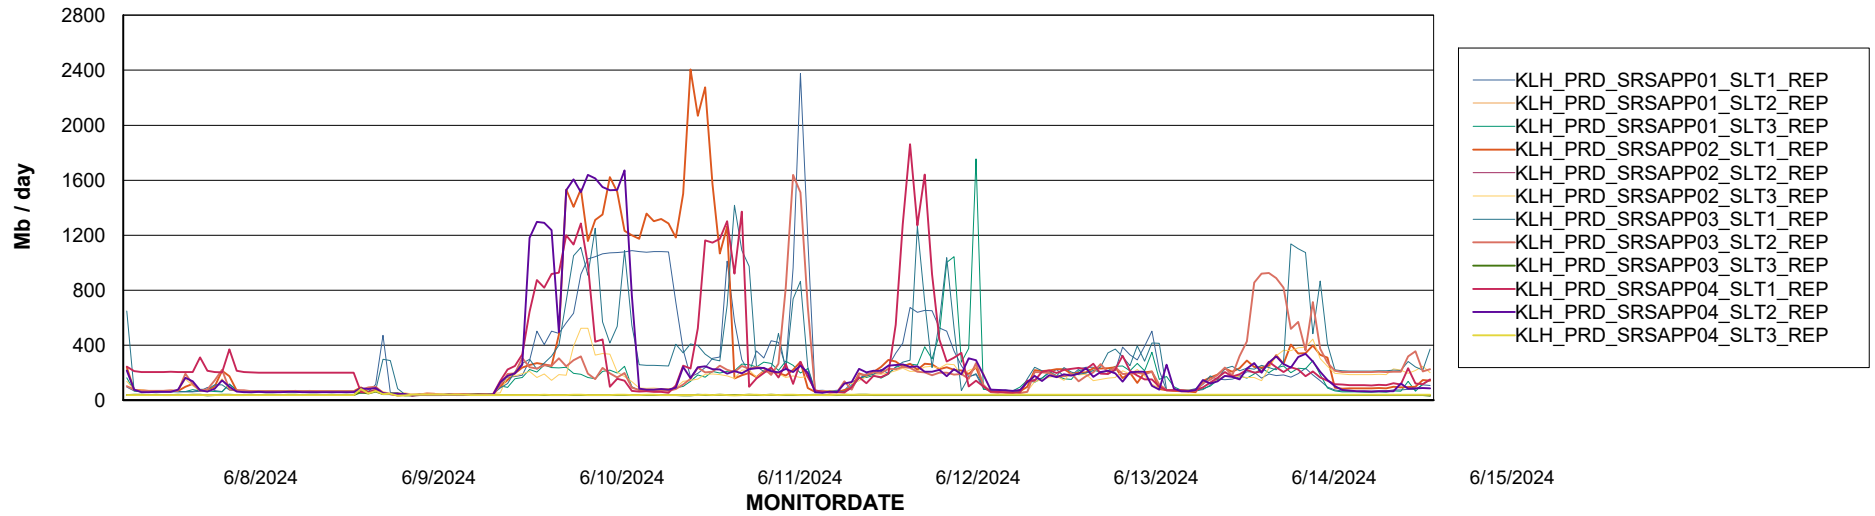

ABSSolute Application ReportServer Services

Avg memory used per ReportServer Service