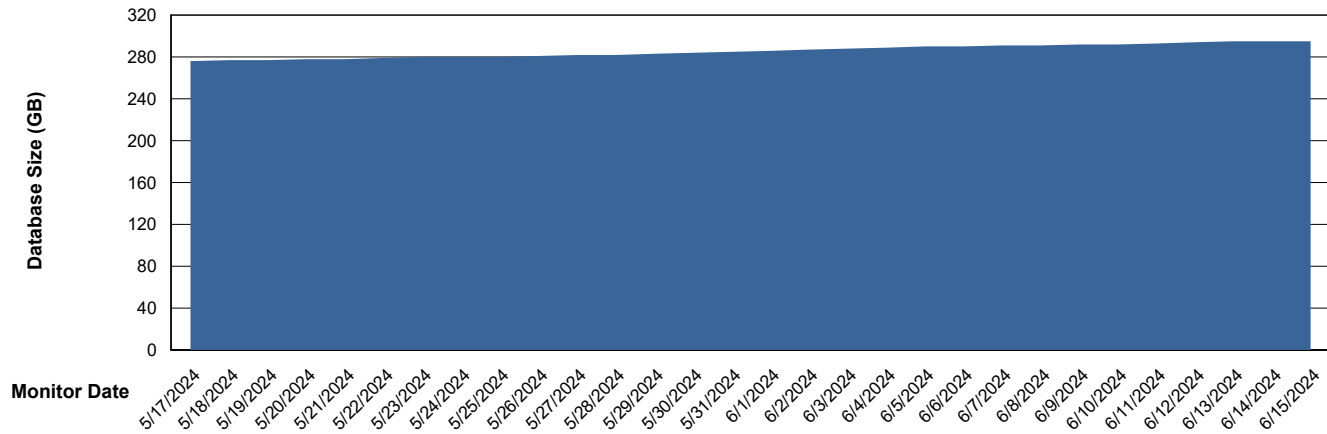

Customer KLH_Production (24/7)
Database ID 139

DATABASE SIZE KLH_PRD_SRSBIDB01_ABS1

Database growth over last month

DATABASE SIZE KLH_PRD_SRSDB01_ABS1

Database growth over last month

Weekly SLA Customer Report