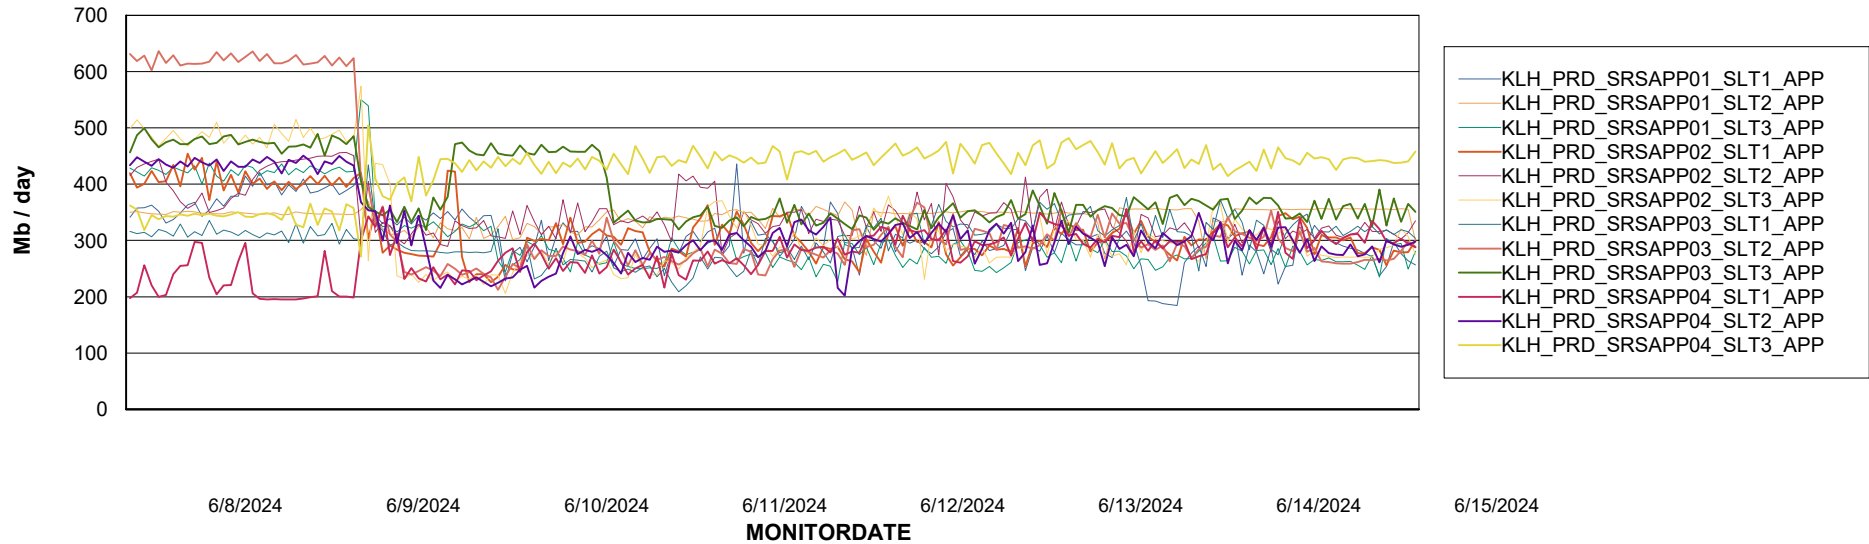

ABSSolute Application Server Services

Avg memory used per ABS Server Service