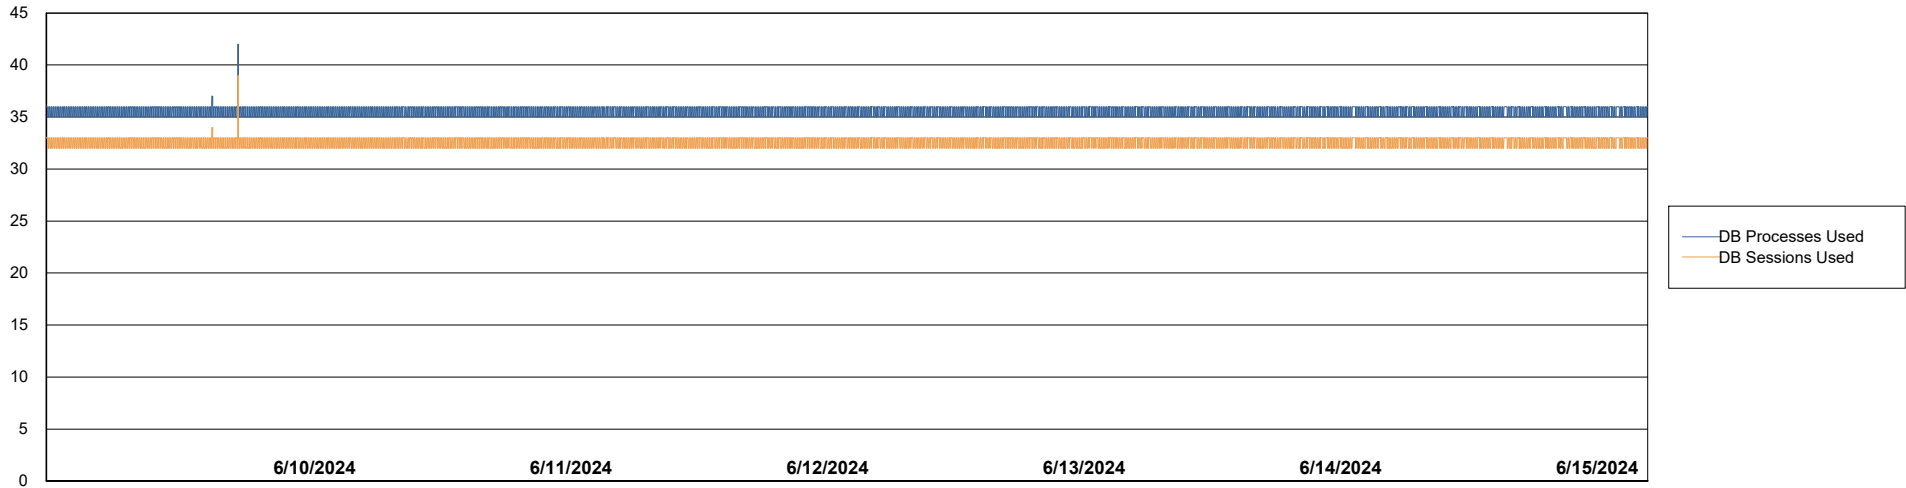

Database Performance KLA_STB_KLAHQORA06_DB_HSBABS1

DB Processes Max 1,000