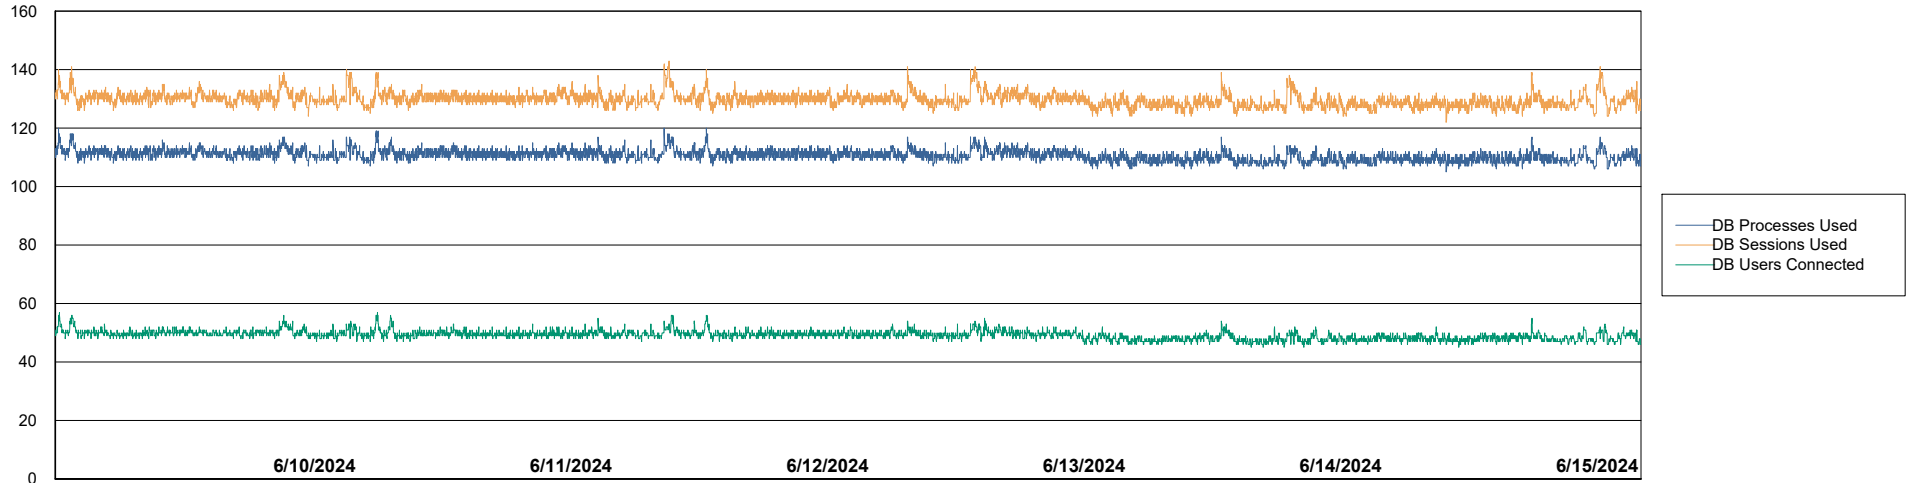

Database Performance KBR_PRD_BI-DBSRV_ABS1