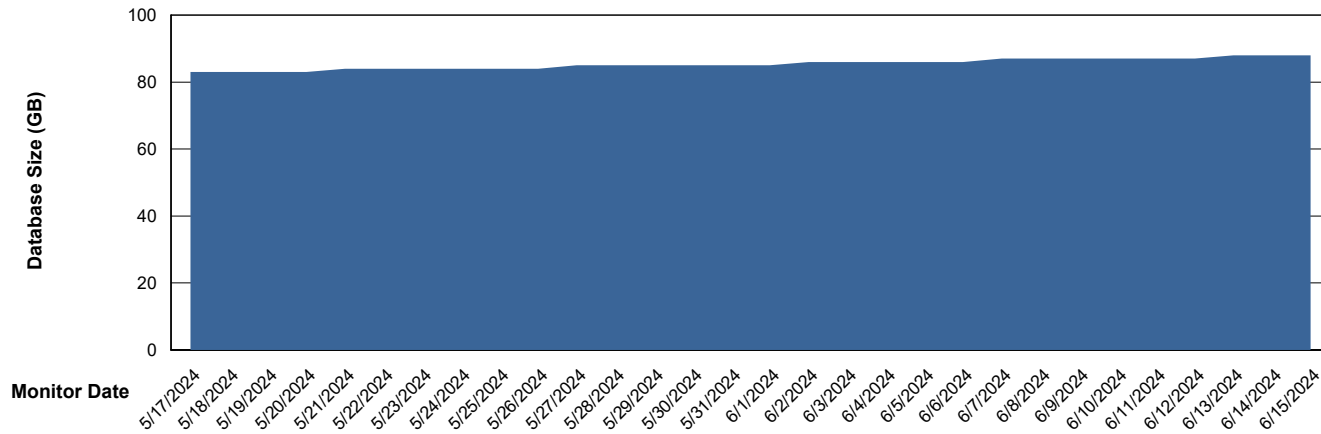

DATABASE SIZE KBR_PRD_DB-SRV1_ABS1

Database growth over last month