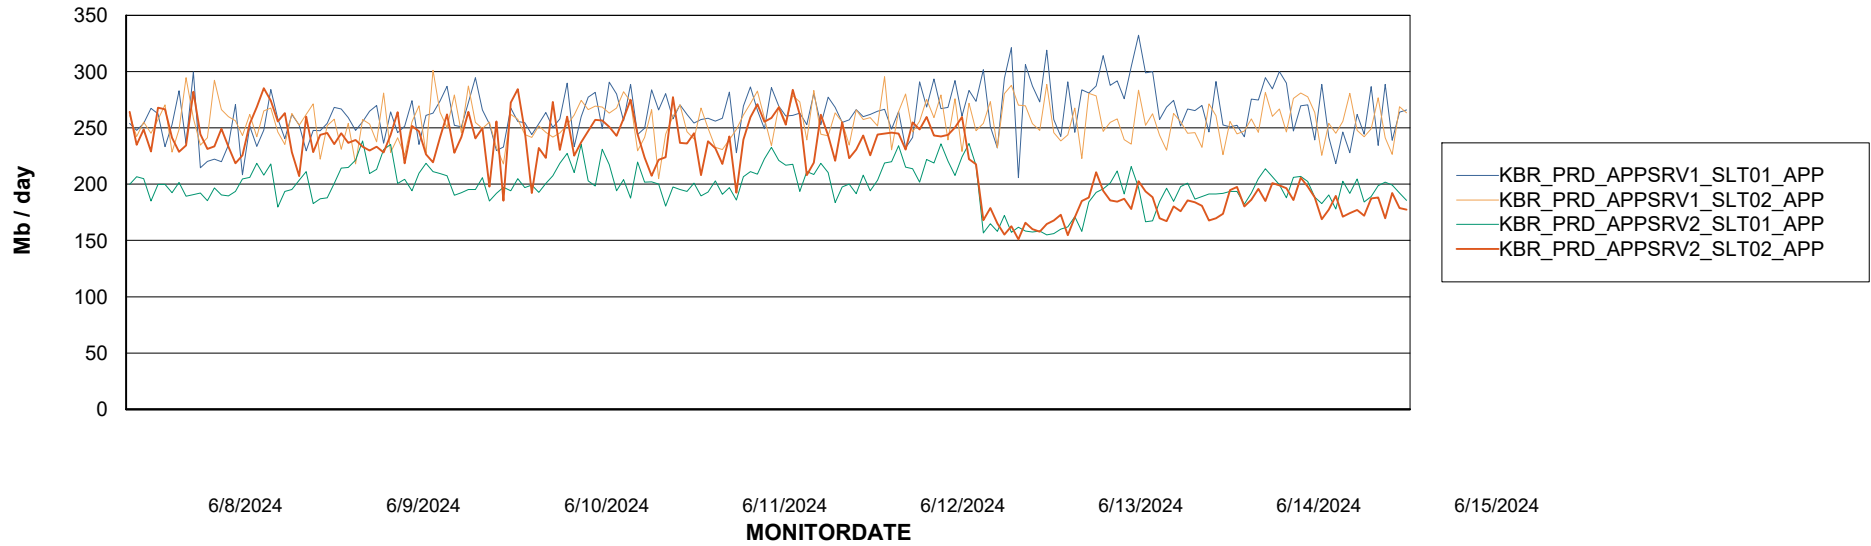

ABSolute Application Server Services

Avg memory used per ABS Server Service