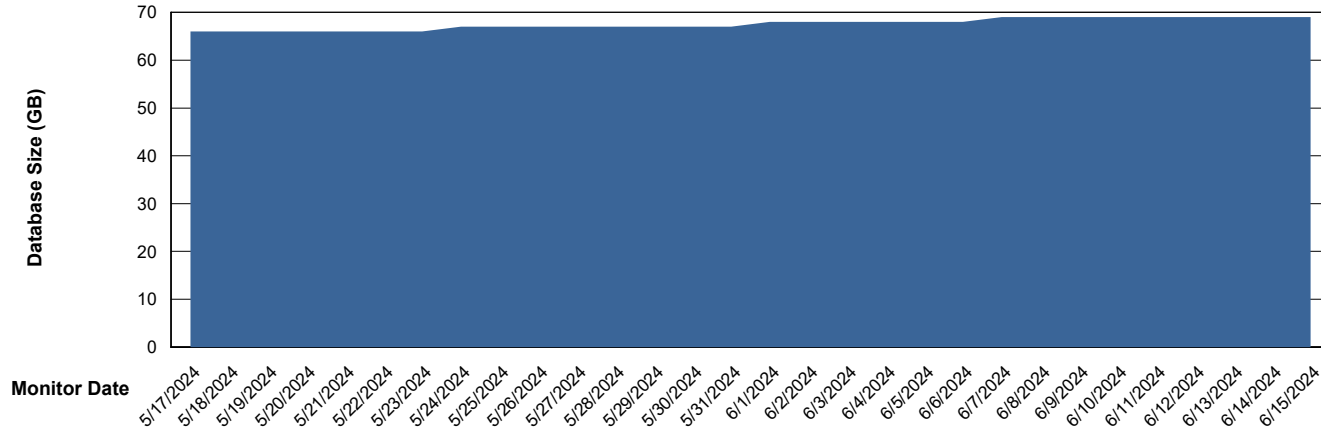

DATABASE SIZE KBR_PRD_BI-DBSRV_ABS1

Database growth over last month