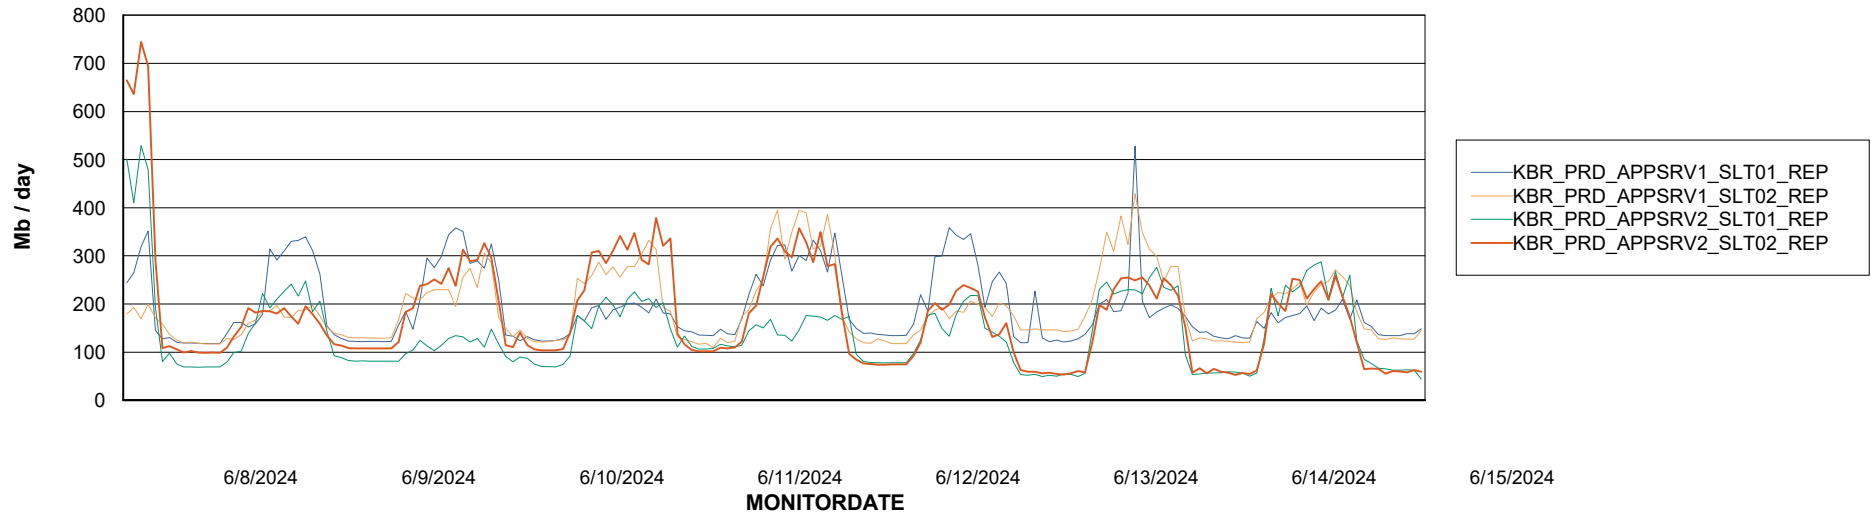

ABSSolute Application Server Services

Avg memory used per ReportServer Service