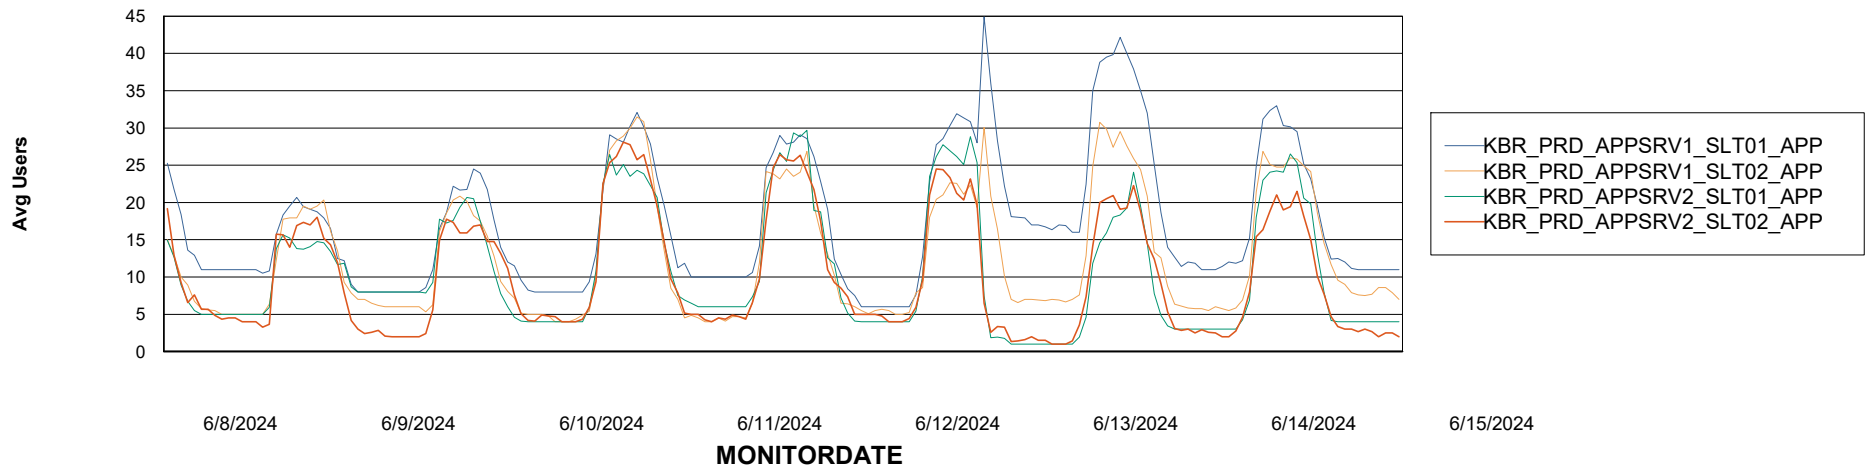

Avg users per day per ABS server