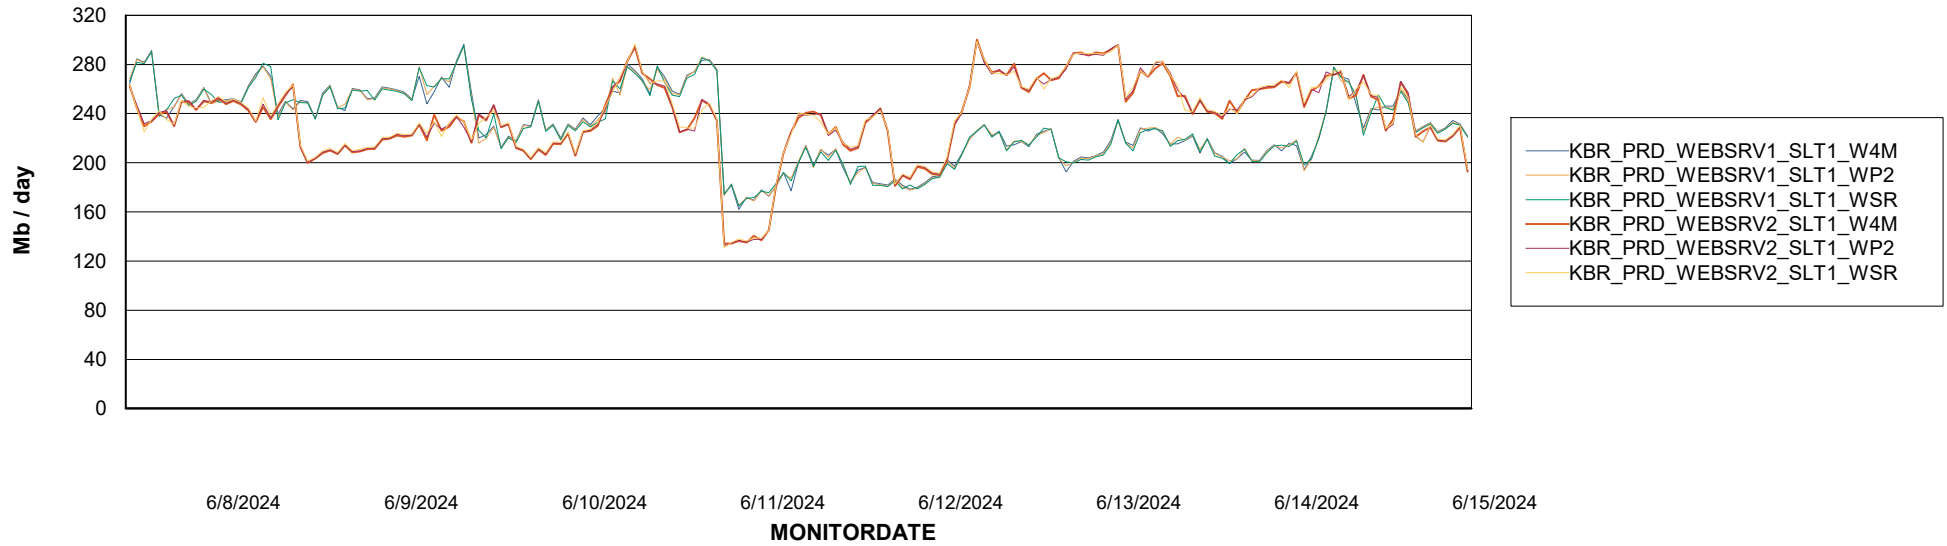

ABSSolute Web Component Services

Avg memory used per ABS Web component