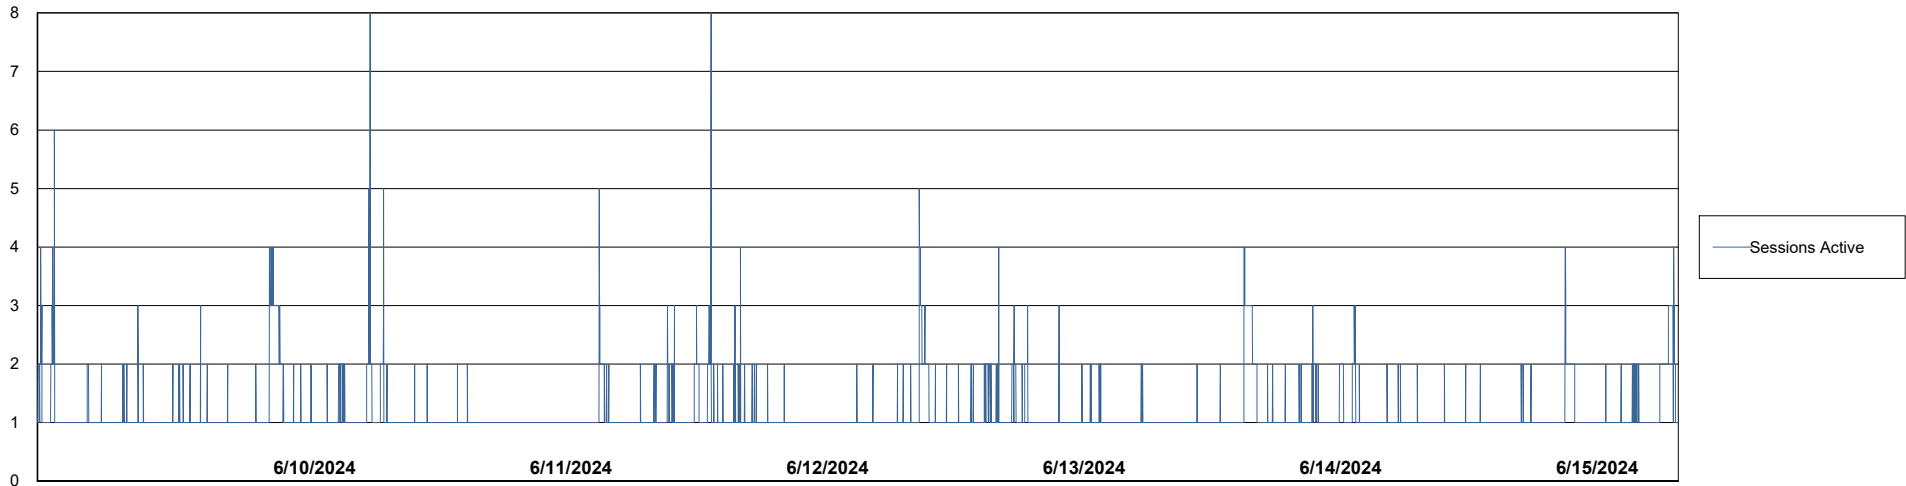

Database Performance KBR_PRD_BI-DBSRV_ABS1