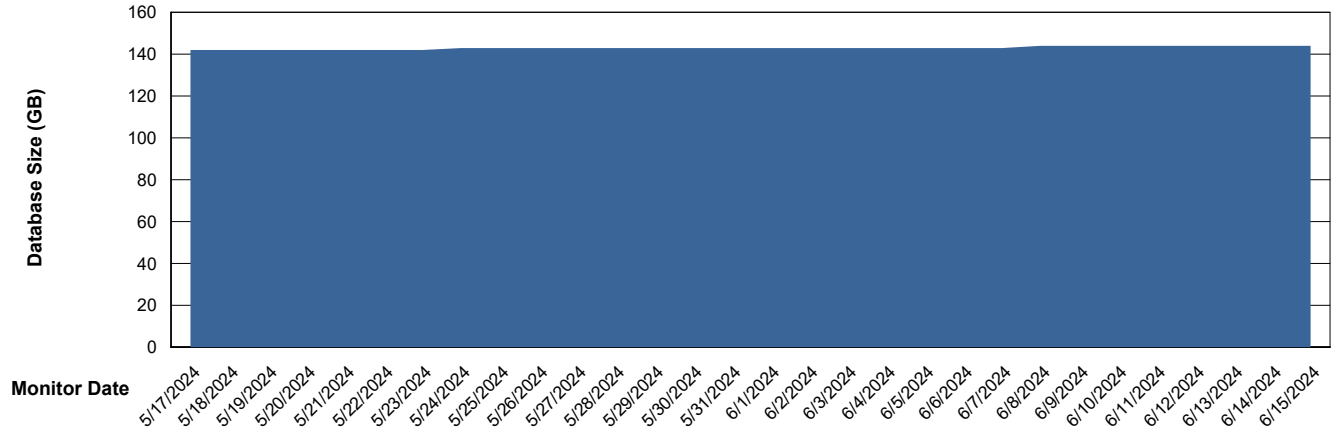

Weekly SLA Customer Report

Customer EUT_Production
Database ID 114

Database Performance EUT_EUP_PRD_URVINA22T_DB_ABS1

Weekly SLA Customer Report

Customer EUT_Production
Database ID 114

Database Performance EUT_URM_PRD_URVINA26_DB_ABS1

Weekly SLA Customer Report

Customer EUT_Production
Database ID 114

DATABASE SIZE EUT_EUP_PRD_URVINA22T_DB_ABS1

Database growth over last month

DATABASE SIZE EUT_URM_PRD_URVINA26_DB_ABS1

Database growth over last month