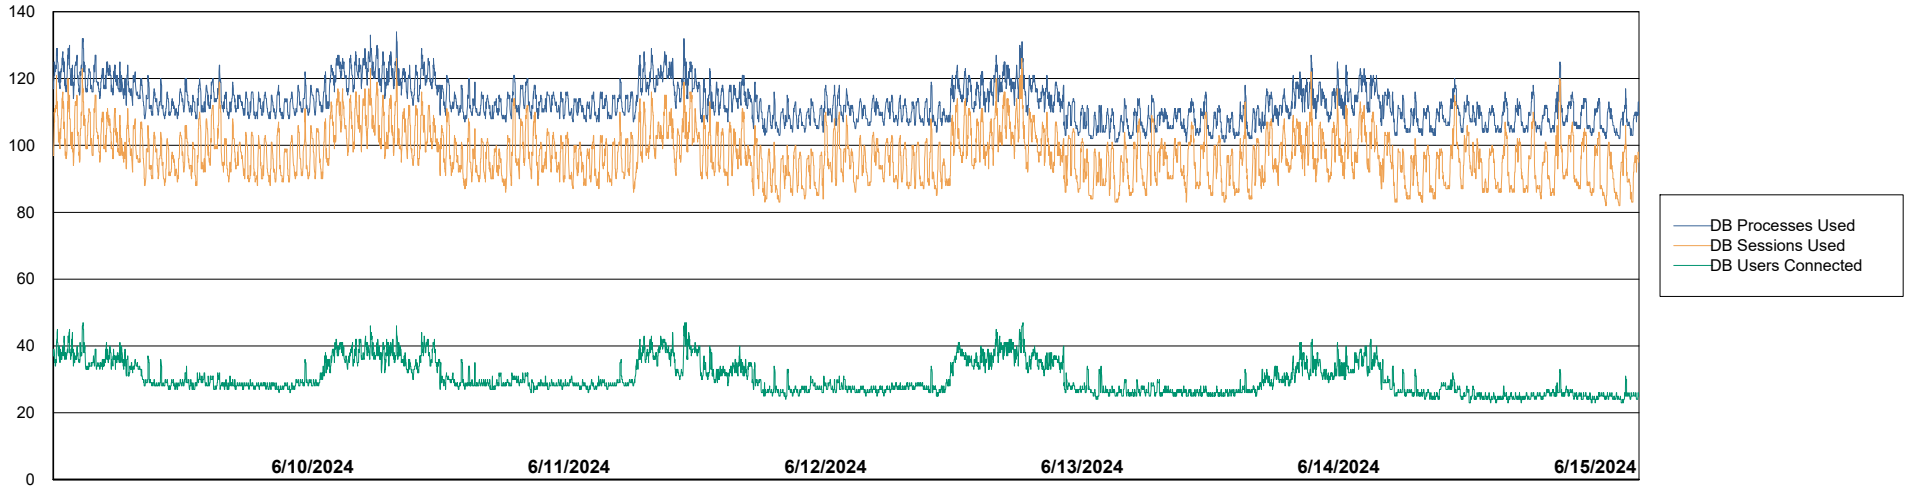

Weekly SLA Customer Report

Customer EUT_Production
Database ID 114

Database Performance EUT_EUP_PRD_URVINA22T_DB_ABS1

Weekly SLA Customer Report

Customer EUT_Production
Database ID 114

Database Performance EUT_URM_PRD_URVINA26_DB_ABS1