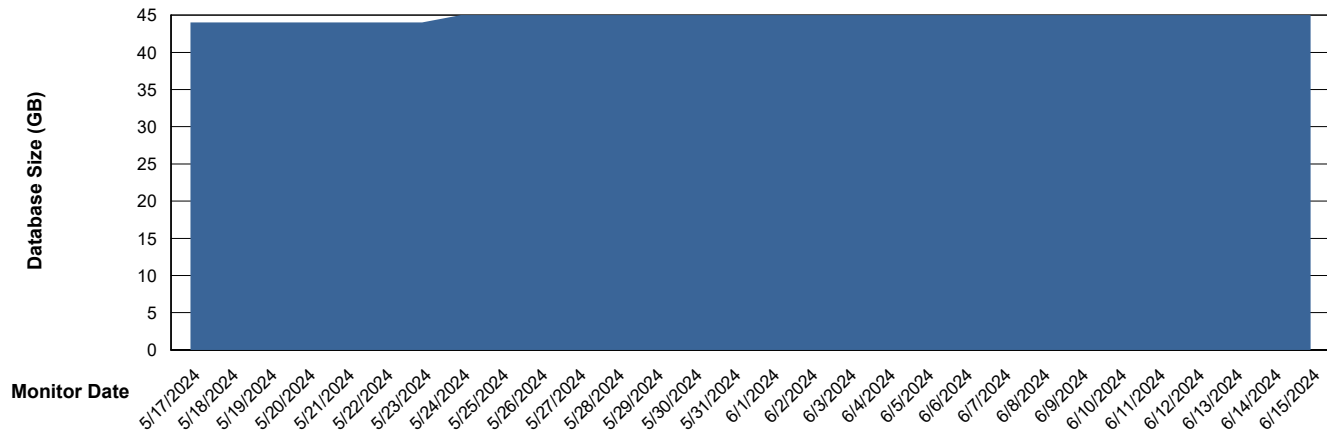

DB Processes Max 1,000
DB Sessions Max 0

Weekly SLA Customer Report

Customer ELJ Production
Database ID 72

Database Performance ELJ_PRD_FRASEQXPRDDB03_ABS1

Weekly SLA Customer Report

Customer ELJ Production
Database ID 72

DATABASE SIZE ELJ_PRD_FRASEQXPRDDB01_ABS1

Database growth over last month

DATABASE SIZE ELJ_PRD_FRASEQXPRDDB03_ABS1

Database growth over last month

Weekly SLA Customer Report

Customer ELJ Production
Database ID 72