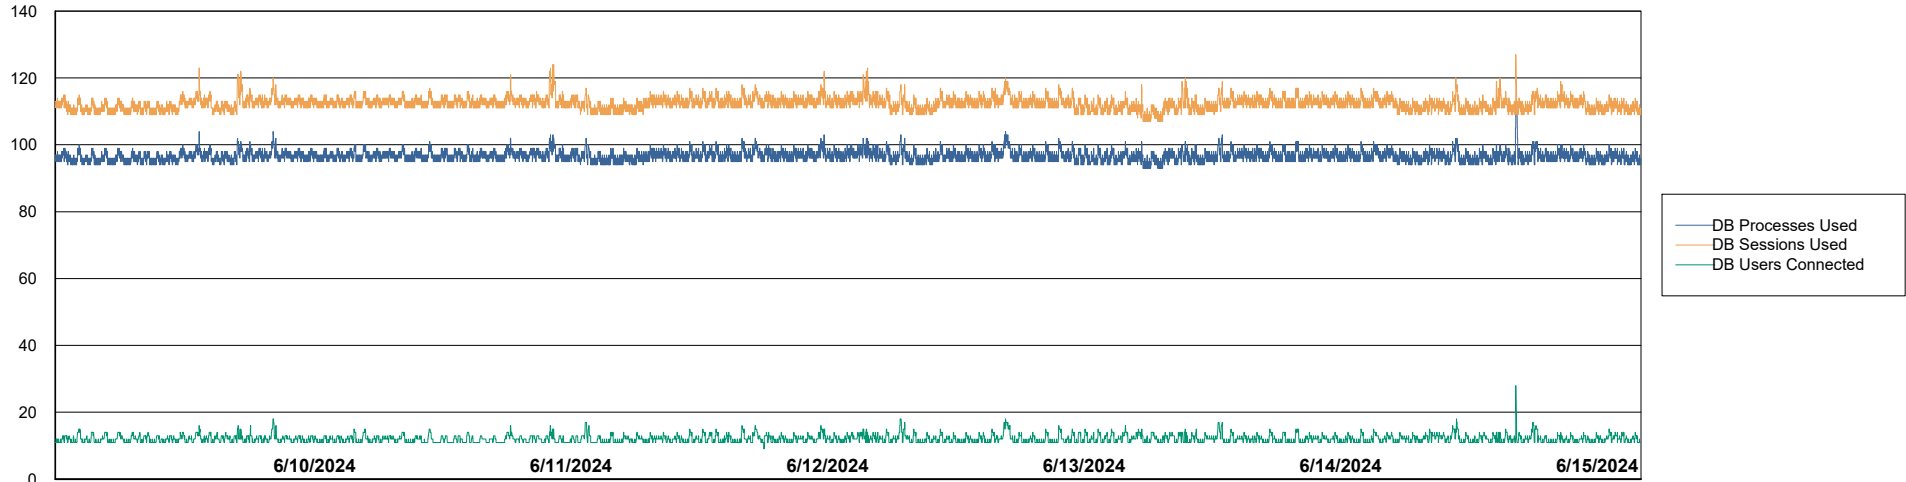

DB Processes Max 1,000
DB Sessions Max 0

Weekly SLA Customer Report

Customer ELJ Production
Database ID 72

Database Performance ELJ_PRD_FRASEQXPRDDB03_ABS1

Weekly SLA Customer Report

Customer ELJ Production
Database ID 72