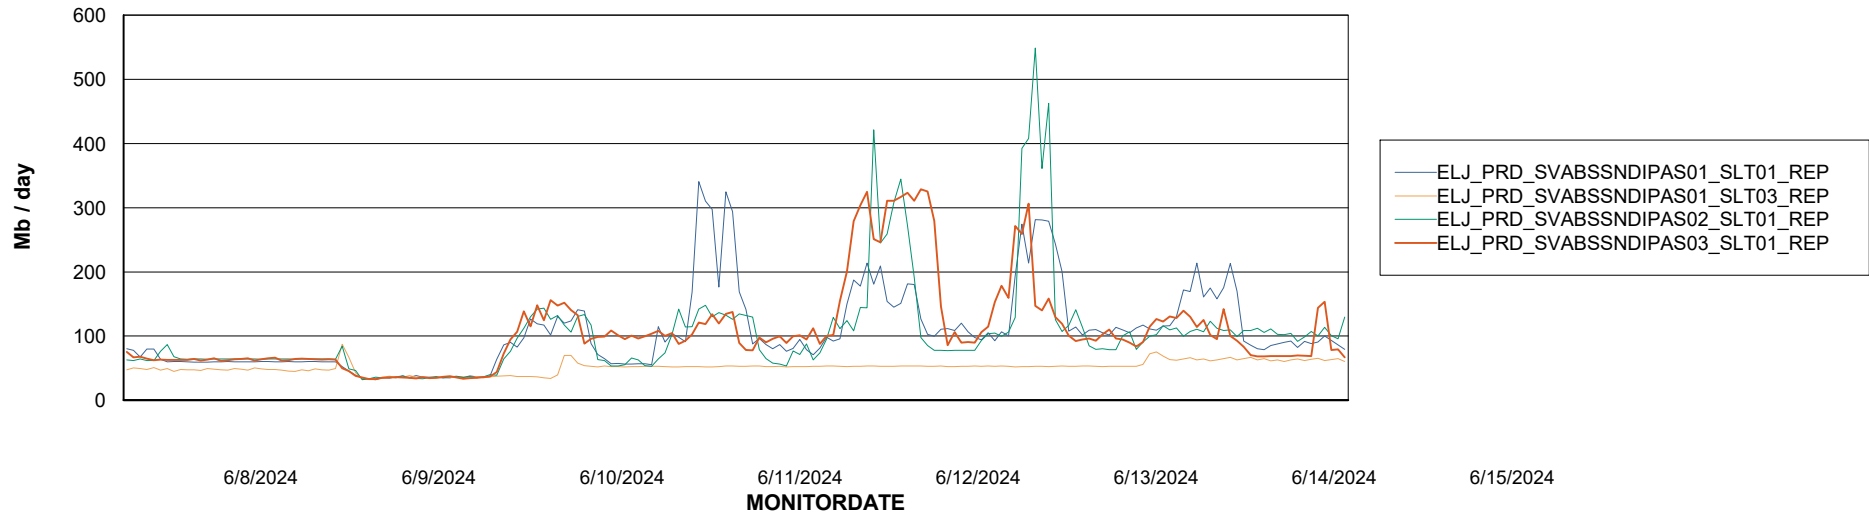

Avg memory used per ABS Server Service

Avg users per day per ABS server

Weekly SLA Customer Report

Customer ELJ Production
Database ID 72

ABSSolute Application ReportServer Services

Avg memory used per ReportServer Service