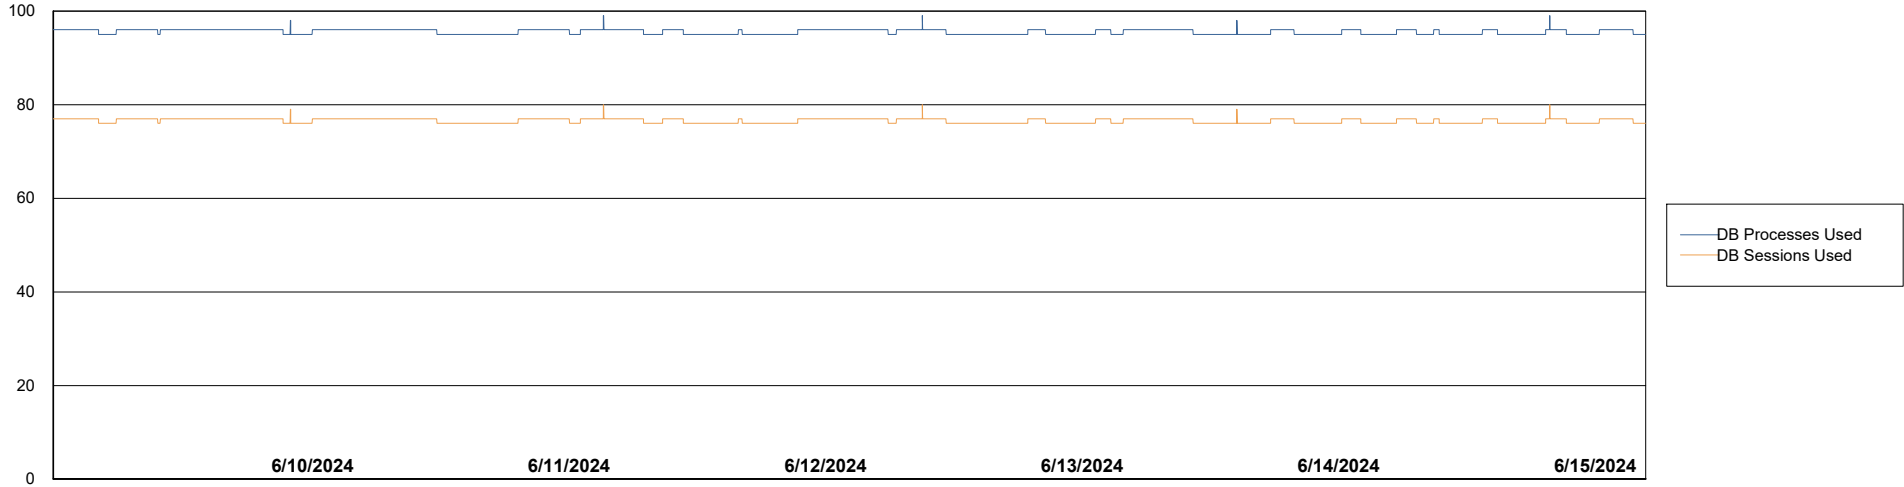

Database Performance ELJ_PRD_FRASEQXPRDDB02_HSBABS1

DB Processes Max 1,000
DB Sessions Max 0