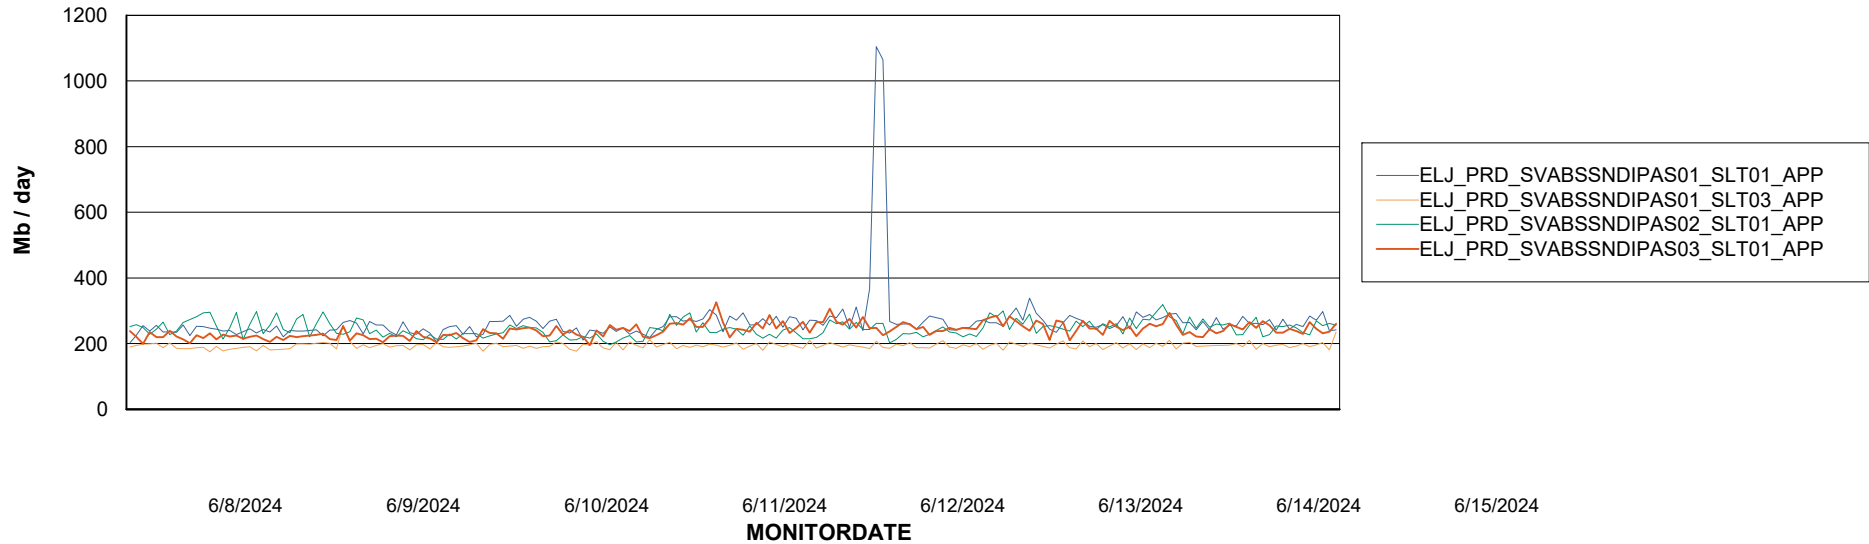

ABSSolute Application Server Services

Avg memory used per ABS Server Service