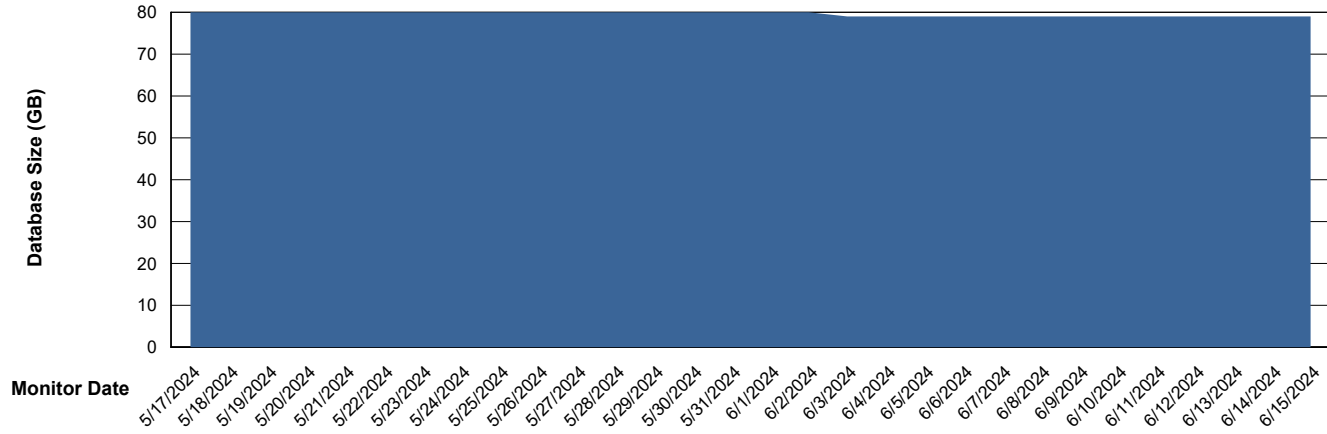

DB Processes Max 1,000
DB Sessions Max 0

Weekly SLA Customer Report

Customer ELJ Production
Database ID 72

Database Performance ELJ_PRD_FRASEQXPRDDB03_ABS1

Weekly SLA Customer Report

Customer ELJ Production
Database ID 72

DATABASE SIZE ELJ_PRD_FRASEQXPRDDB01_ABS1

Database growth over last month

DATABASE SIZE ELJ_PRD_FRASEQXPRDDB03_ABS1

Database growth over last month

Weekly SLA Customer Report

Customer ELJ Production
Database ID 72