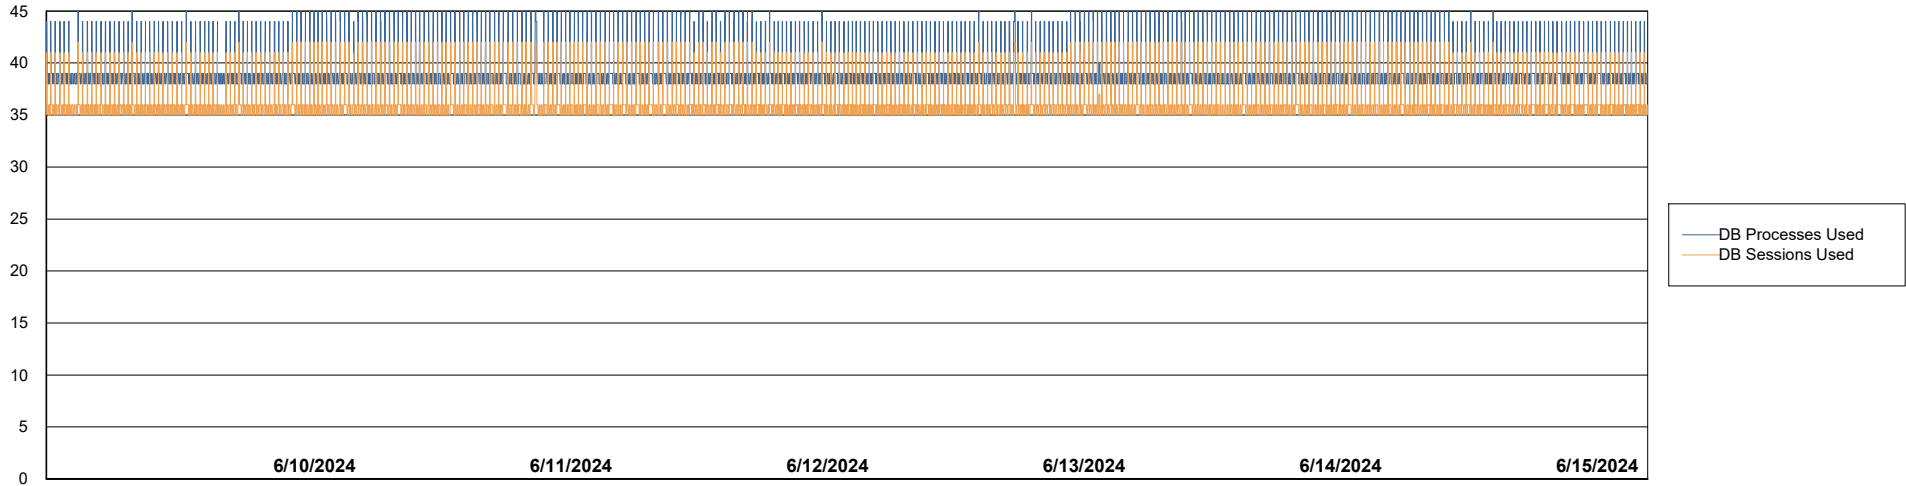

Database Performance ELI_PRD_FRASINTQUADB01_HSBABS1

DB Processes Max 1,000