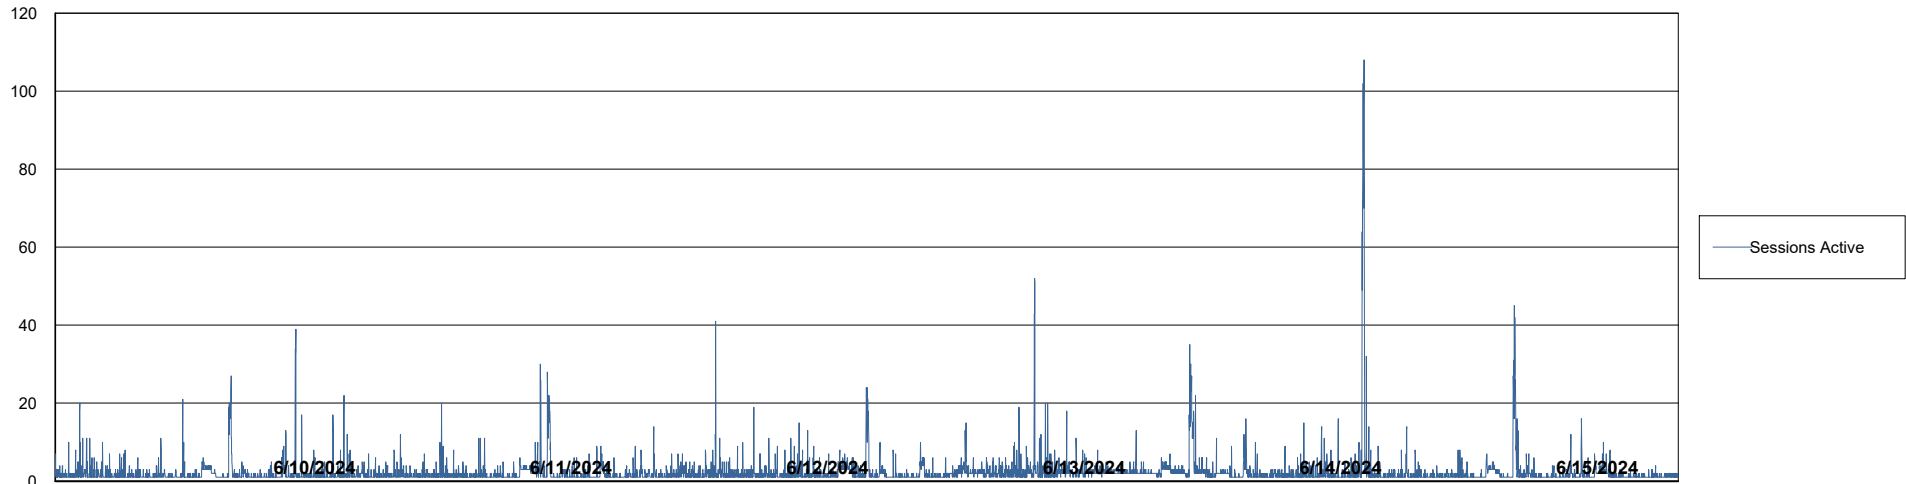

Weekly SLA Customer Report

Customer ELI_Production
Database ID 62

Database Performance ELI_PRD_FRASEQXPRDDB04-BI_ABS1

Weekly SLA Customer Report

Customer ELI_Production
Database ID 62

Database Performance ELI_PRD_FRASINTPRDDB01_ABS1