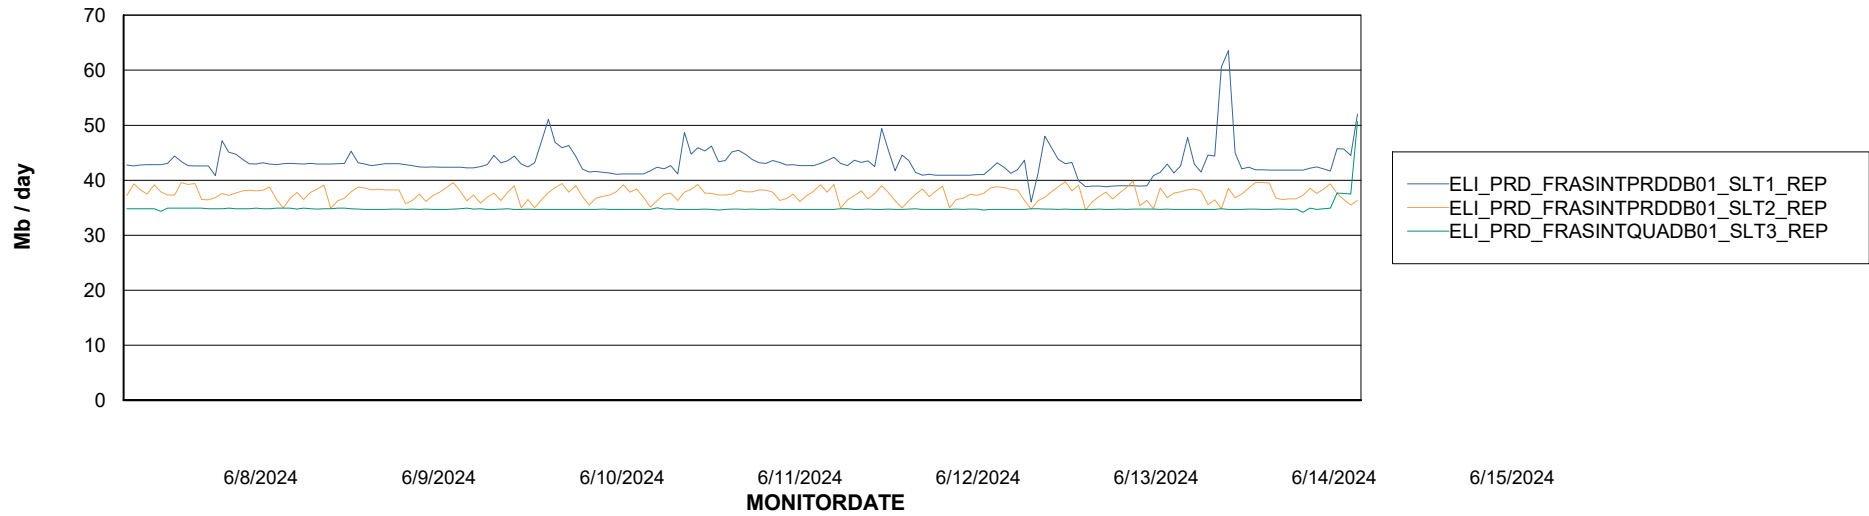

Avg memory used per ABS Server Service

Avg users per day per ABS server

Weekly SLA Customer Report

Customer ELI_Production
Database ID 62

ABSSolute Application ReportServer Services

Avg memory used per ReportServer Service