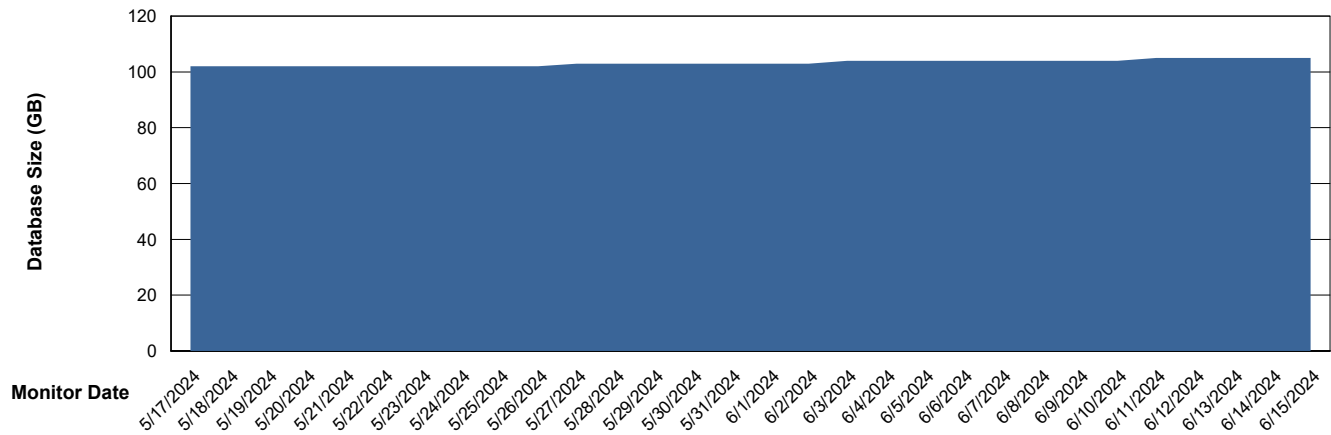

DATABASE SIZE ELI_PRD_FRASINTPRDDB01_ABS1

Database growth over last month