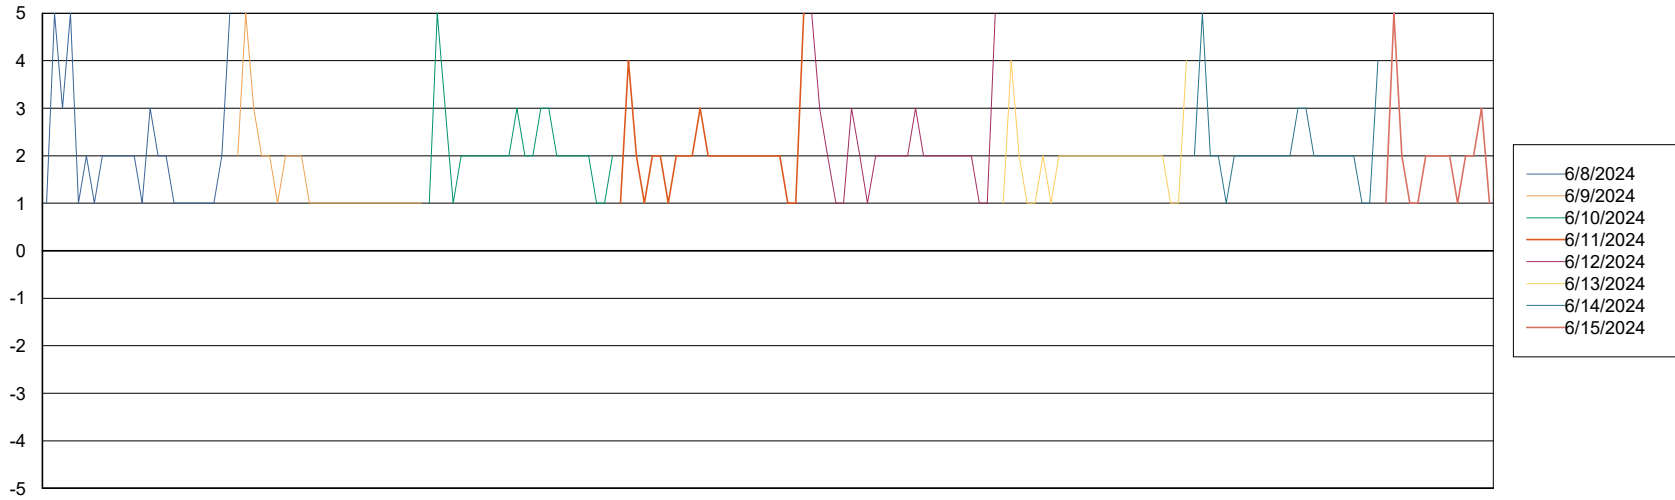

Standby Database Health ELI_Production

Recovery lag for last 7 days