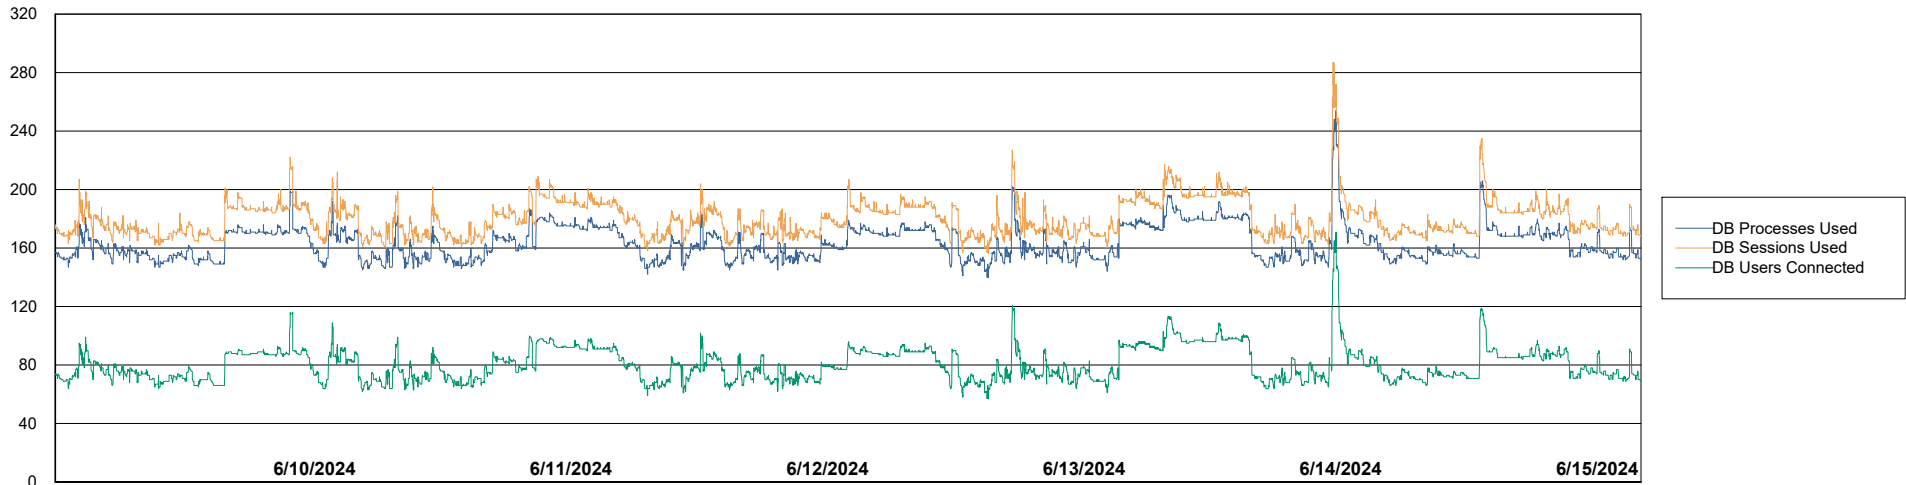

Weekly SLA Customer Report

Customer ELI_Production
Database ID 62

Database Performance ELI_PRD_FRASEQXPRDDB04-BI_ABS1

Weekly SLA Customer Report

Customer ELI_Production
Database ID 62

Database Performance ELI_PRD_FRASINTPRDDB01_ABS1