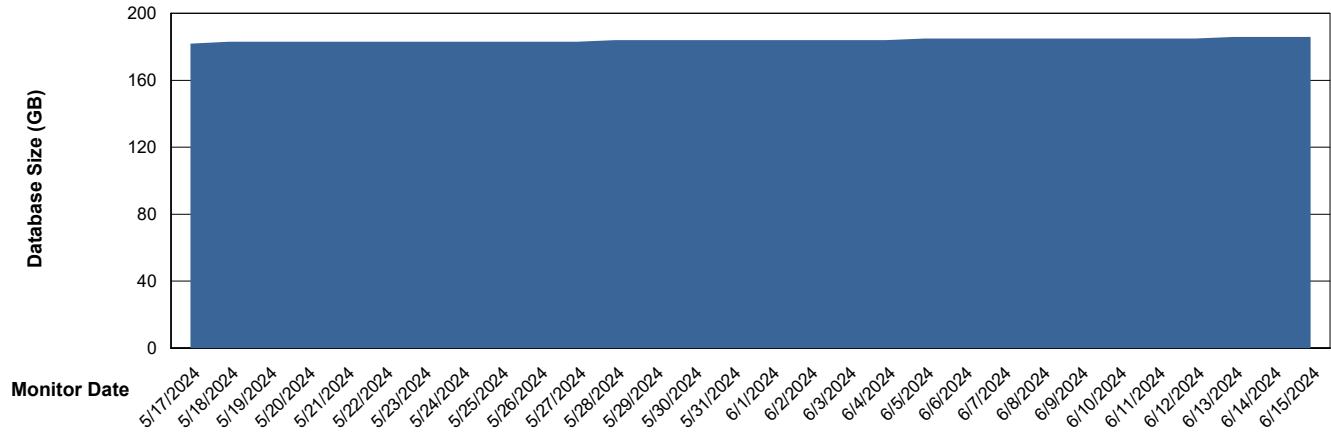

DATABASE SIZE ELI_PRD_FRASEQXPRDDB04-BI_ABS1

Database growth over last month