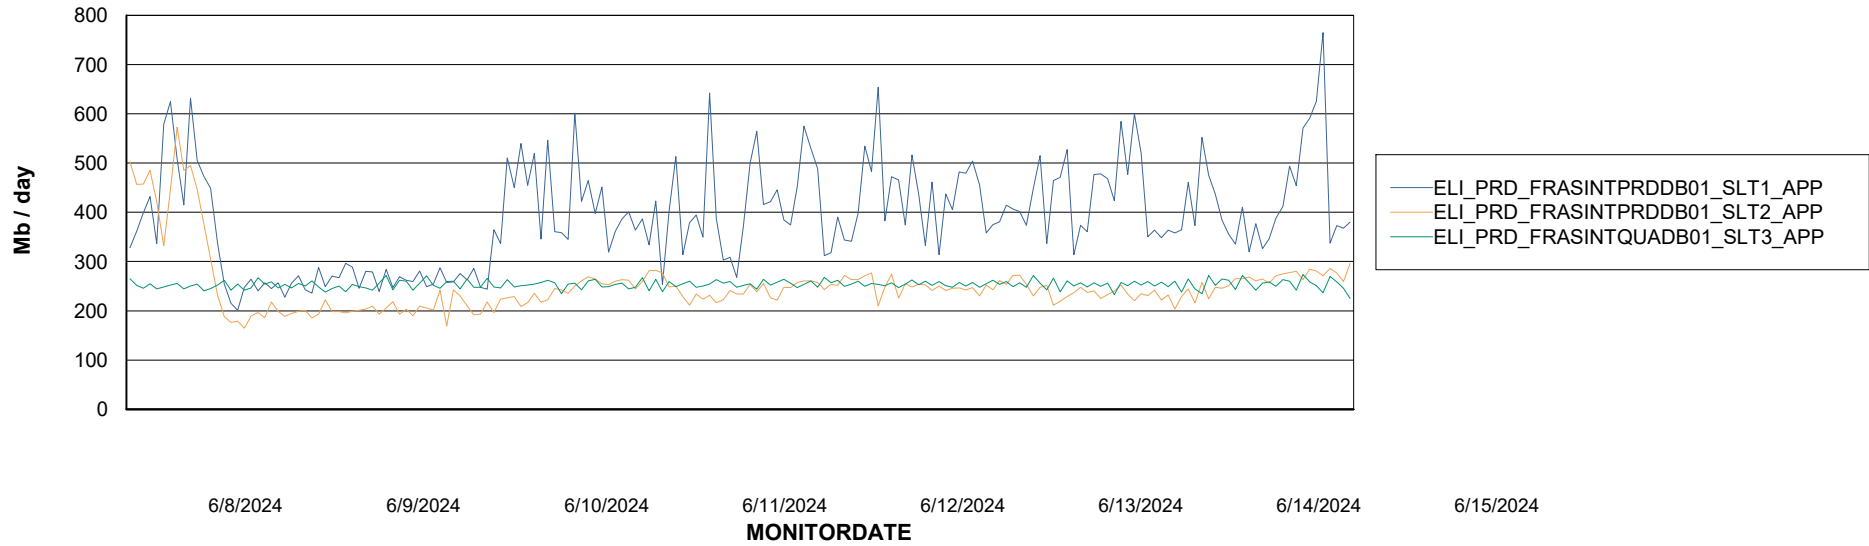

ABSSolute Application Server Services

Avg memory used per ABS Server Service