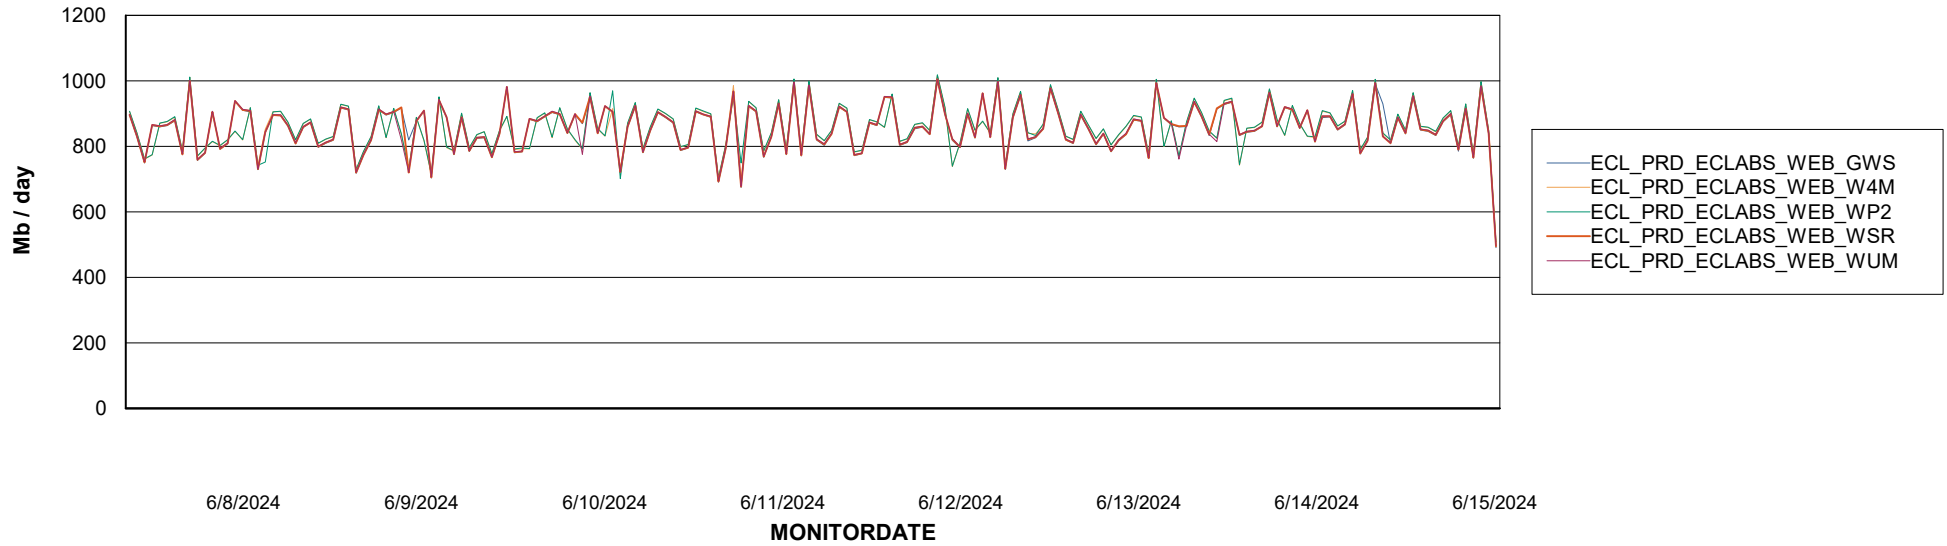

ABSSolute Web Component Services

Avg memory used per ABS Web component