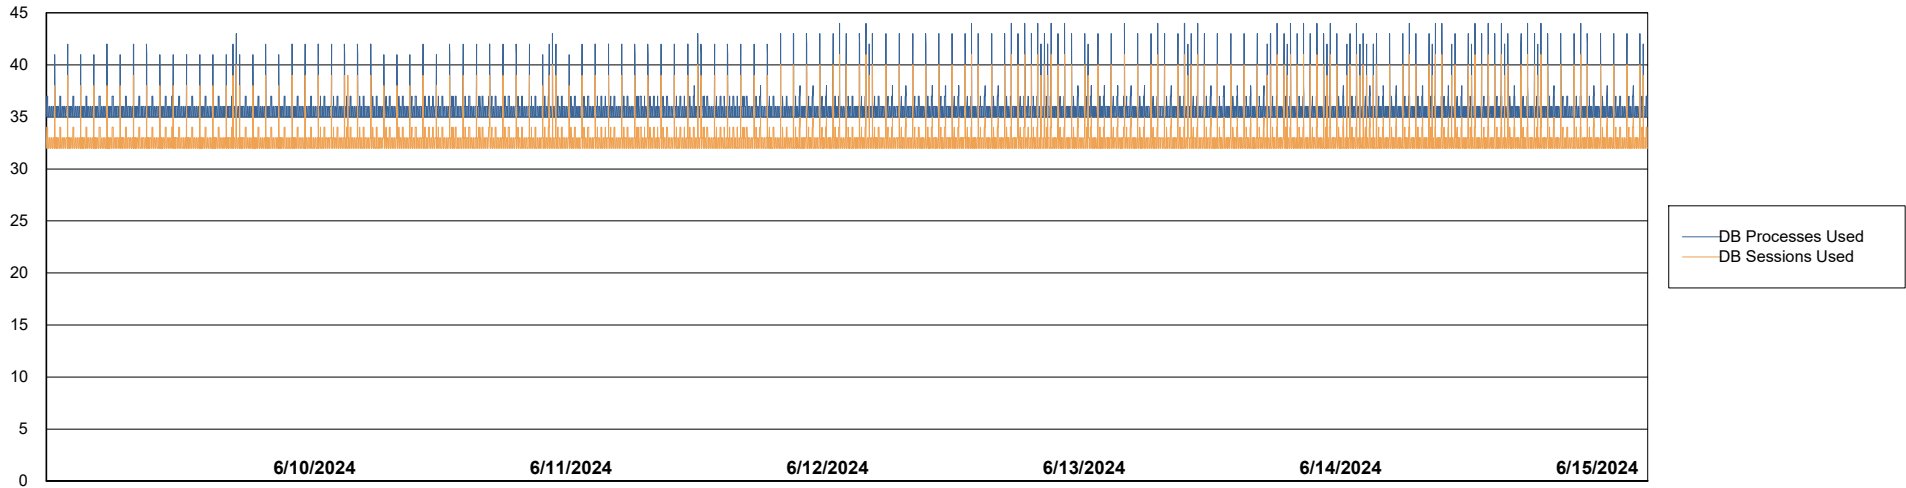

Weekly SLA Customer Report

Customer ECL_Production
Database ID 156

Database Performance ECL_PRD_ECLABS_ABS1

Weekly SLA Customer Report

Customer ECL_Production
Database ID 156

Database Performance ECL_PRD_ECLABS-TEST_HSBABS1

DB Processes Max 1,000

Weekly SLA Customer Report

Customer ECL_Production
 Database ID 156

DATABASE SIZE ECL_PRD_ECLABS_ABS1

Database growth over last month

Database Tablespace ECL_PRD_ECLABS_ABS1

Date	Tablespace Name	Filesize (Gb)	Usedsize (Gb)	Percentage free
6/15/2024	ABSDATA	81	60	26
	INDX	10	7	32
6/14/2024	ABSDATA	81	60	26
	INDX	10	7	32
6/13/2024	ABSDATA	81	60	26
	INDX	10	7	32
6/12/2024	ABSDATA	81	60	26
	INDX	10	7	32
6/11/2024	ABSDATA	81	60	26
	INDX	10	7	32
6/10/2024	ABSDATA	81	60	26
	INDX	10	7	32
6/9/2024	ABSDATA	81	60	26
	INDX	10	7	32