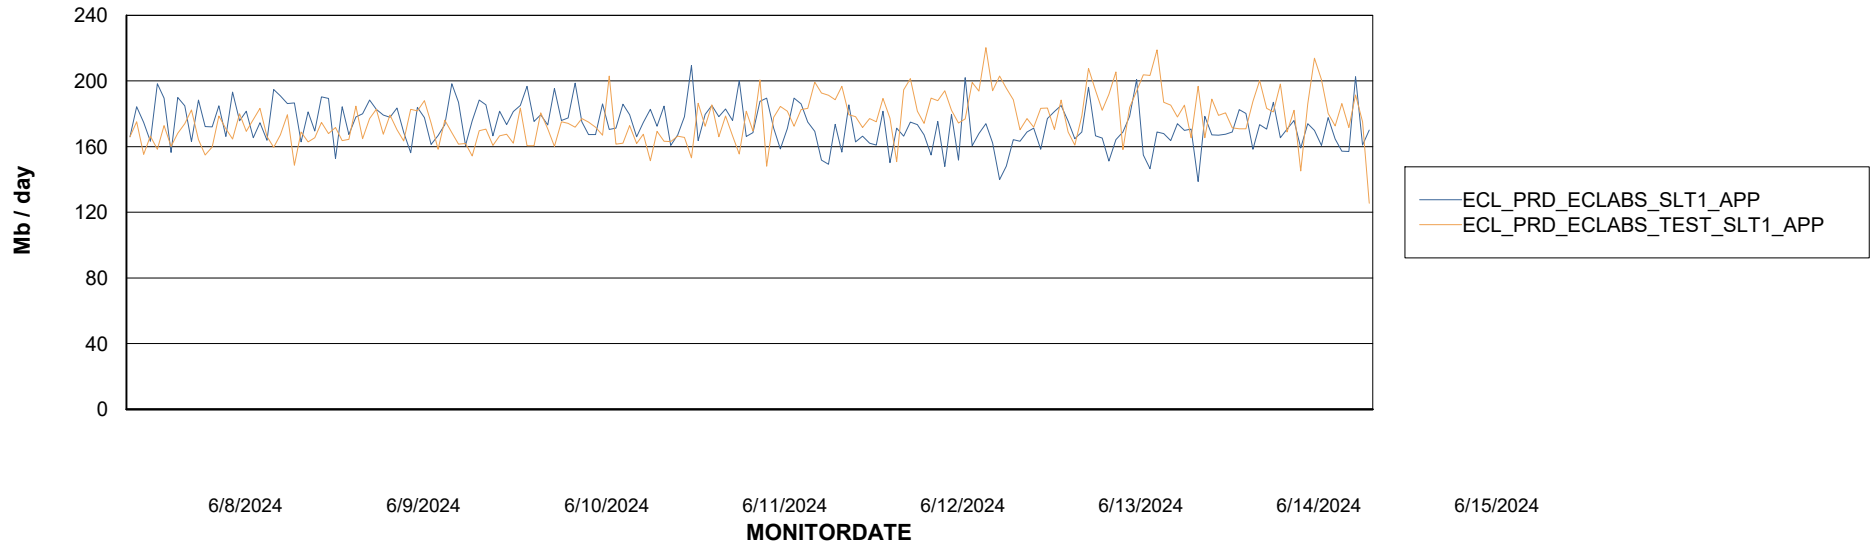

ABSSolute Application Server Services

Avg memory used per ABS Server Service