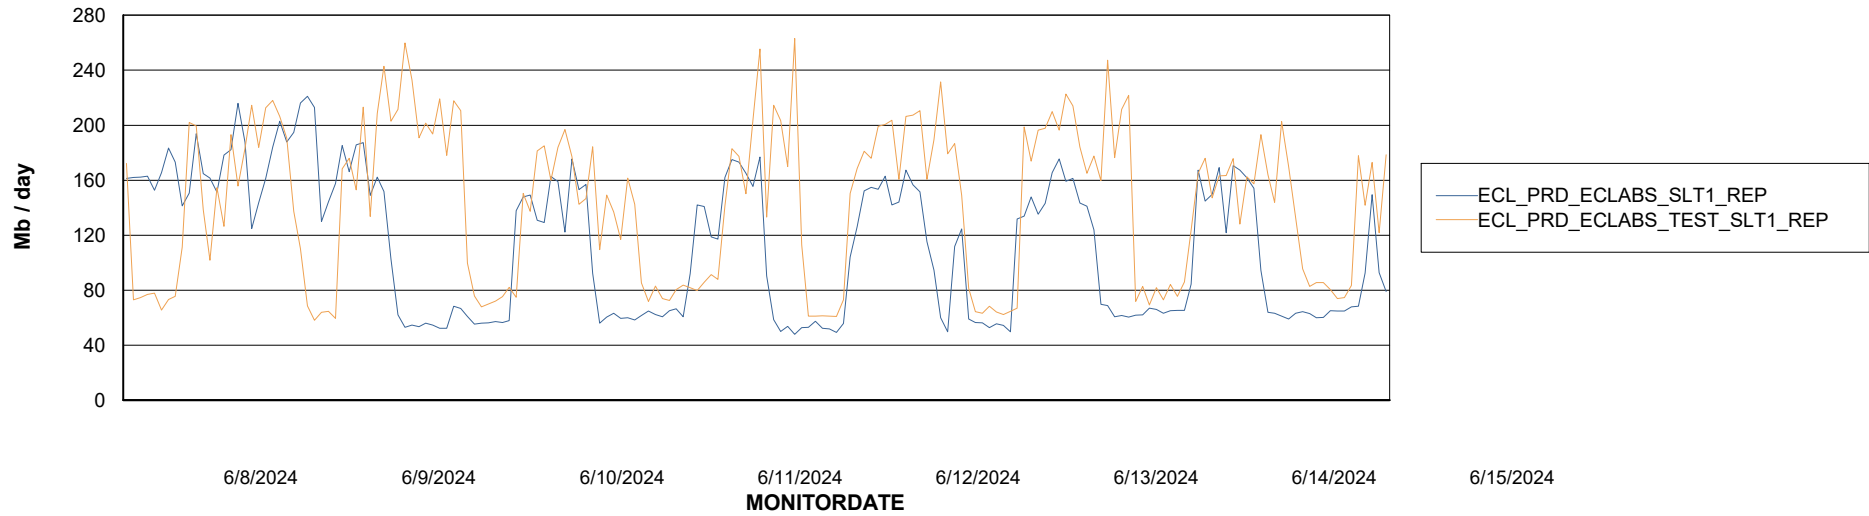

Avg memory used per ABS Server Service

Avg users per day per ABS server

Weekly SLA Customer Report

Customer ECL_Production
Database ID 156

ABSSolute Application ReportServer Services

Avg memory used per ReportServer Service