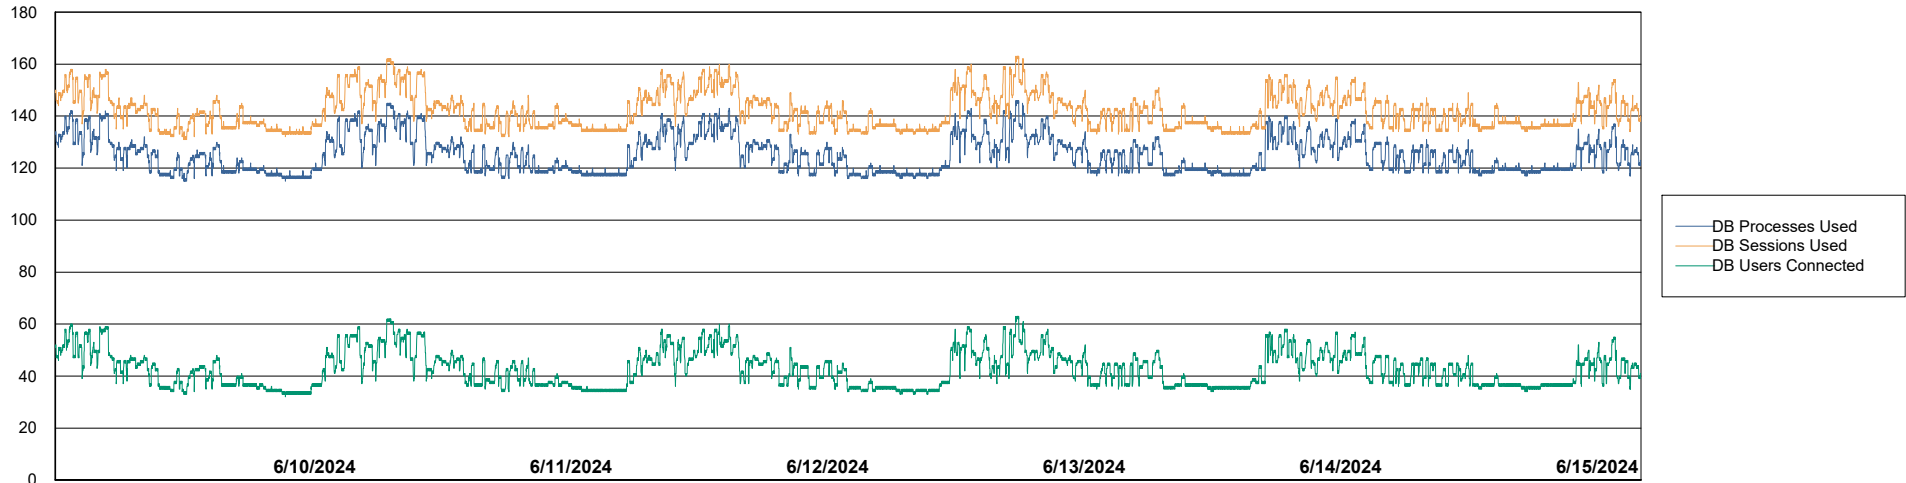

Weekly SLA Customer Report

Customer ECL_Production
Database ID 156

Harddisk Usage ECL_PRD_ECLABS-WEB

	Free disk space on C: (%)	Total disk space on C: (Gb)	Used disk space on C: (Gb)
6/15/2024	38	99	61
6/14/2024	38	99	61
6/13/2024	38	99	61
6/12/2024	39	99	61
6/11/2024	39	99	61
6/10/2024	39	99	60
6/9/2024	39	99	60

Weekly SLA Customer Report

Customer ECL_Production
Database ID 156

Database Performance ECL_PRD_ECLABS_ABS1

Weekly SLA Customer Report

Customer ECL_Production
Database ID 156

Database Performance ECL_PRD_ECLABS-TEST_HSBABS1