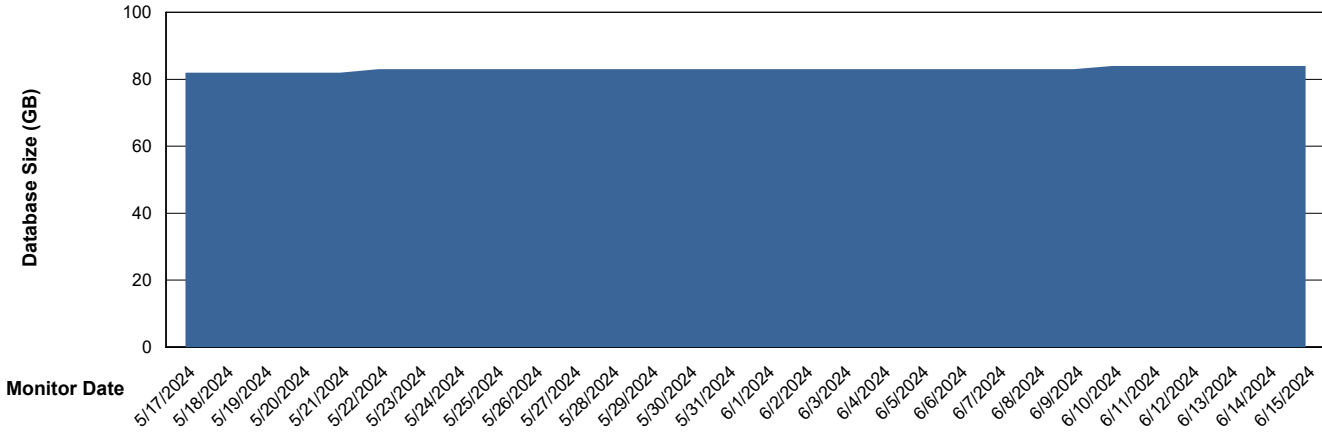

DB Processes Max 1,000

Weekly SLA Customer Report

Customer ECL_Production
 Database ID 156

DATABASE SIZE ECL_PRD_ECLABS_ABS1

Database growth over last month

Database Tablespace ECL_PRD_ECLABS_ABS1

Date	Tablespace Name	Filesize (Gb)	Usedsize (Gb)	Percentage free
6/15/2024	ABSDATA	81	60	26
	INDX	10	7	32
6/14/2024	ABSDATA	81	60	26
	INDX	10	7	32
6/13/2024	ABSDATA	81	60	26
	INDX	10	7	32
6/12/2024	ABSDATA	81	60	26
	INDX	10	7	32
6/11/2024	ABSDATA	81	60	26
	INDX	10	7	32
6/10/2024	ABSDATA	81	60	26
	INDX	10	7	32
6/9/2024	ABSDATA	81	60	26
	INDX	10	7	32

Weekly SLA Customer Report

Customer ECL_Production
Database ID 156

Standby Database Health ECL_Production

Recovery lag for last 7 days

Weekly SLA Customer Report

Customer ECL_Production
Database ID 156

ABSSolute Application Server Services