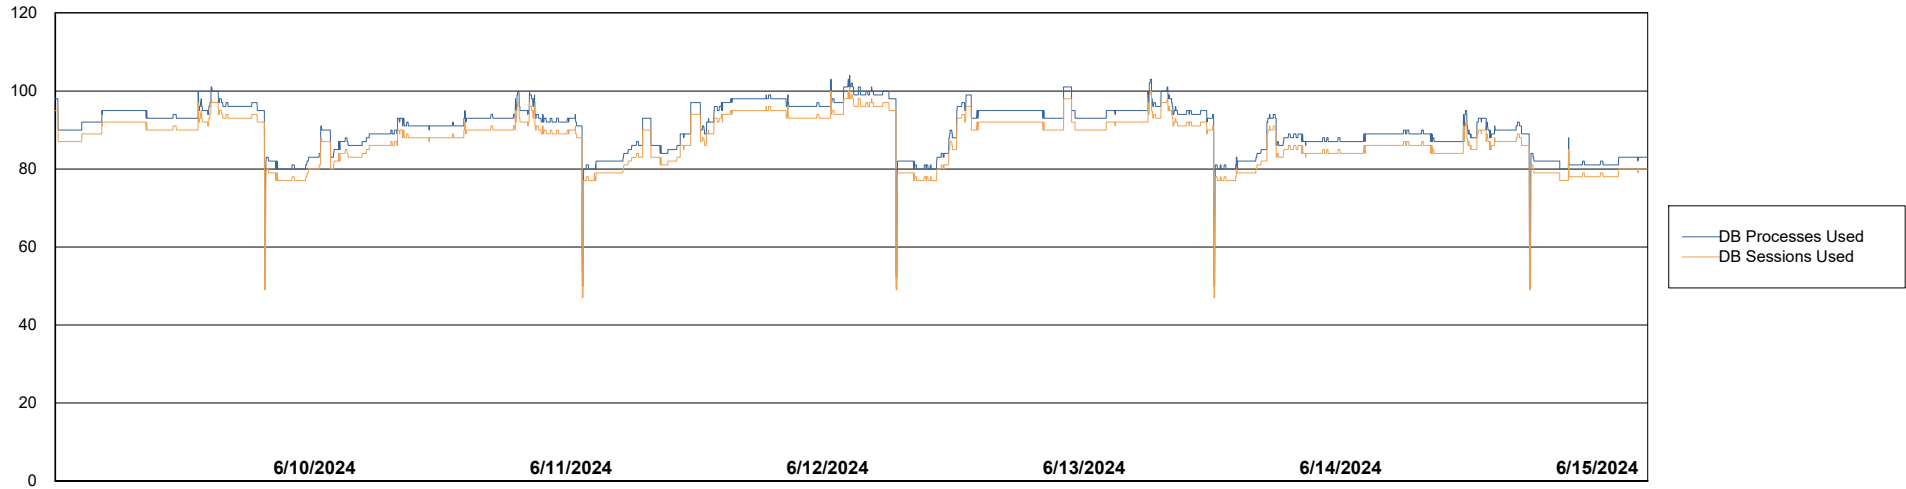

Database Performance DFD_PRD_S-S-ORACLE01-F_ABS1

DB Processes Max 4
DB Sessions Max 600