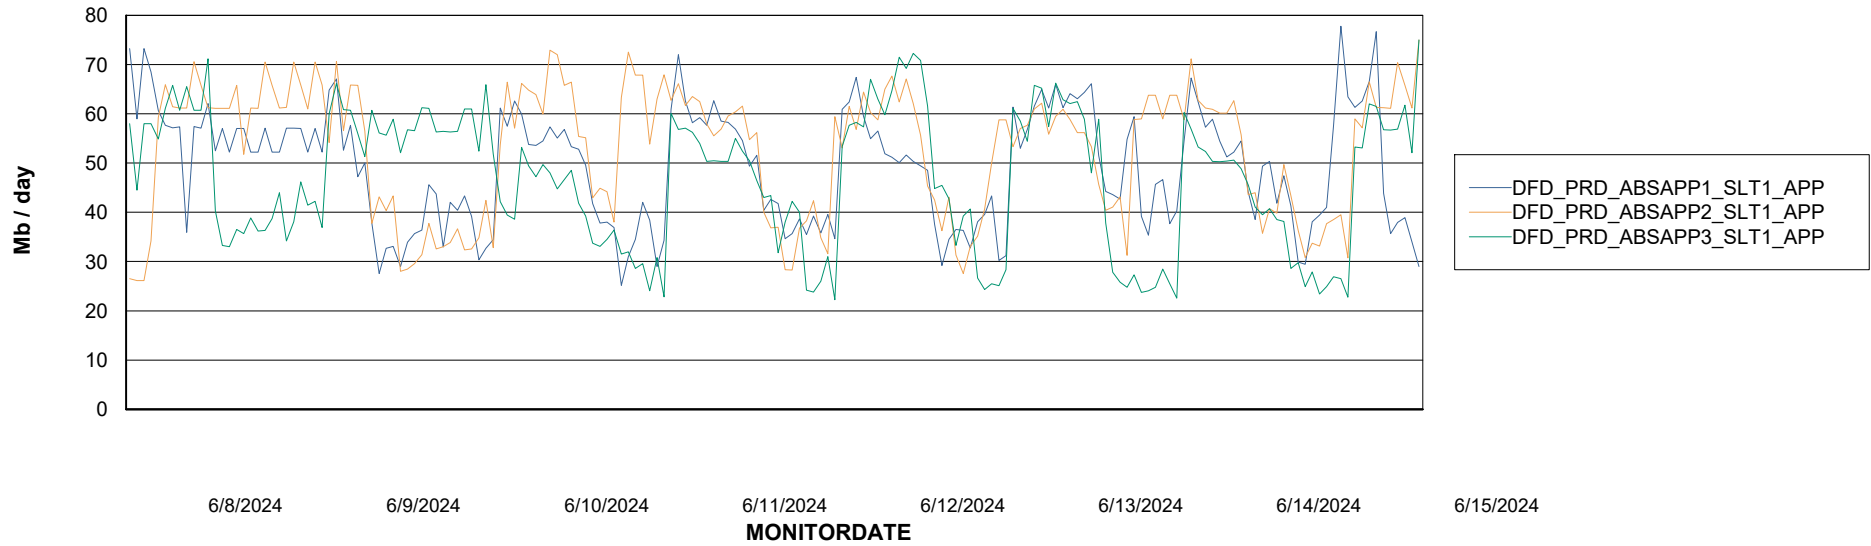

ABSSolute Application Server Services

Avg memory used per ABS Server Service