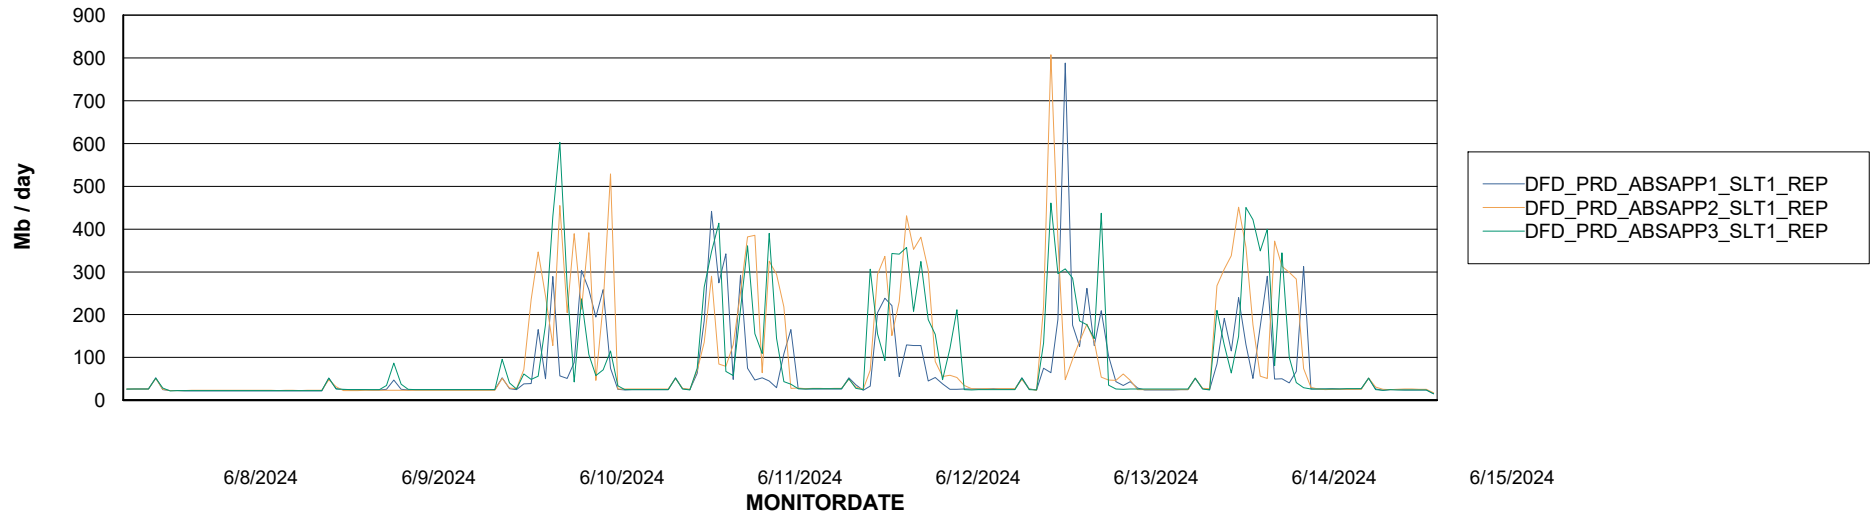

ABSSolute Application ReportServer Services

Avg memory used per ReportServer Service