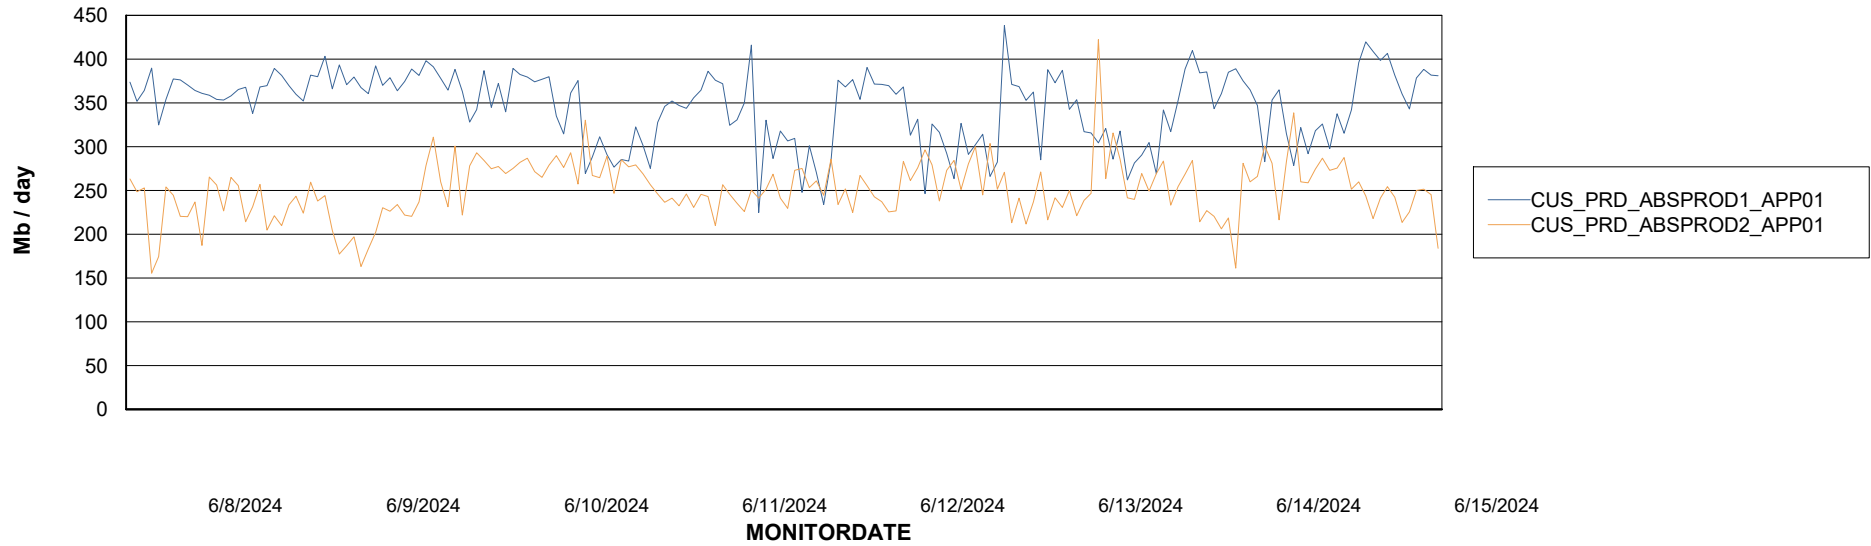

ABSSolute Application Server Services

Avg memory used per ABS Server Service