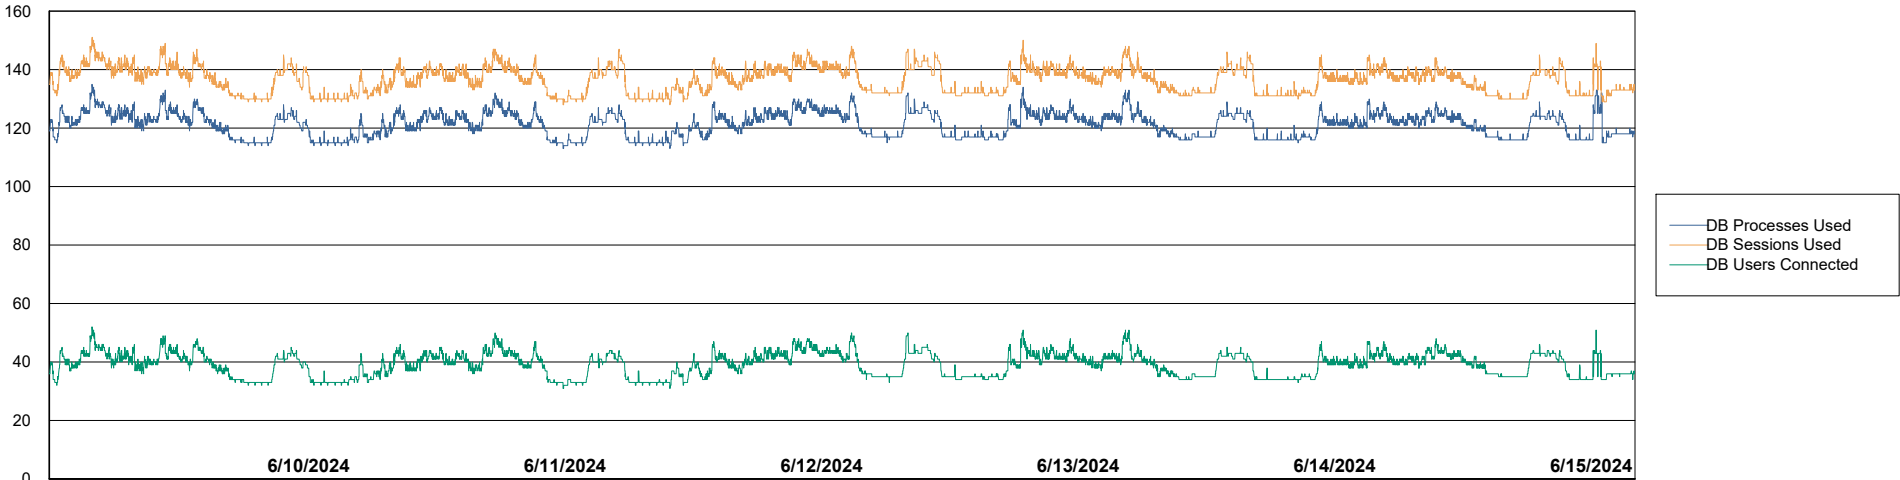

Weekly SLA Customer Report

Customer CUS_Production (24/7)
Database ID 131

Harddisk Usage CUS_PRD_ABSWEBPROD

| | Free disk space on C: (%) | Total disk space on C: (Gb) | Used disk space on C: (Gb) |
|-----------|---------------------------|-----------------------------|----------------------------|
| 6/15/2024 | 89 | 199 | 23 |
| 6/14/2024 | 89 | 199 | 23 |
| 6/13/2024 | 89 | 199 | 23 |
| 6/12/2024 | 89 | 199 | 23 |
| 6/11/2024 | 89 | 199 | 23 |
| 6/10/2024 | 89 | 199 | 22 |
| 6/9/2024 | 89 | 199 | 22 |

Weekly SLA Customer Report

Customer CUS_Production (24/7)
Database ID 131

Database Performance CUS_PRD_ABSDB1_ABS1

Weekly SLA Customer Report

Customer CUS_Production (24/7)
Database ID 131

Database Performance CUS_PRD_ABSDB2_HSBABS1