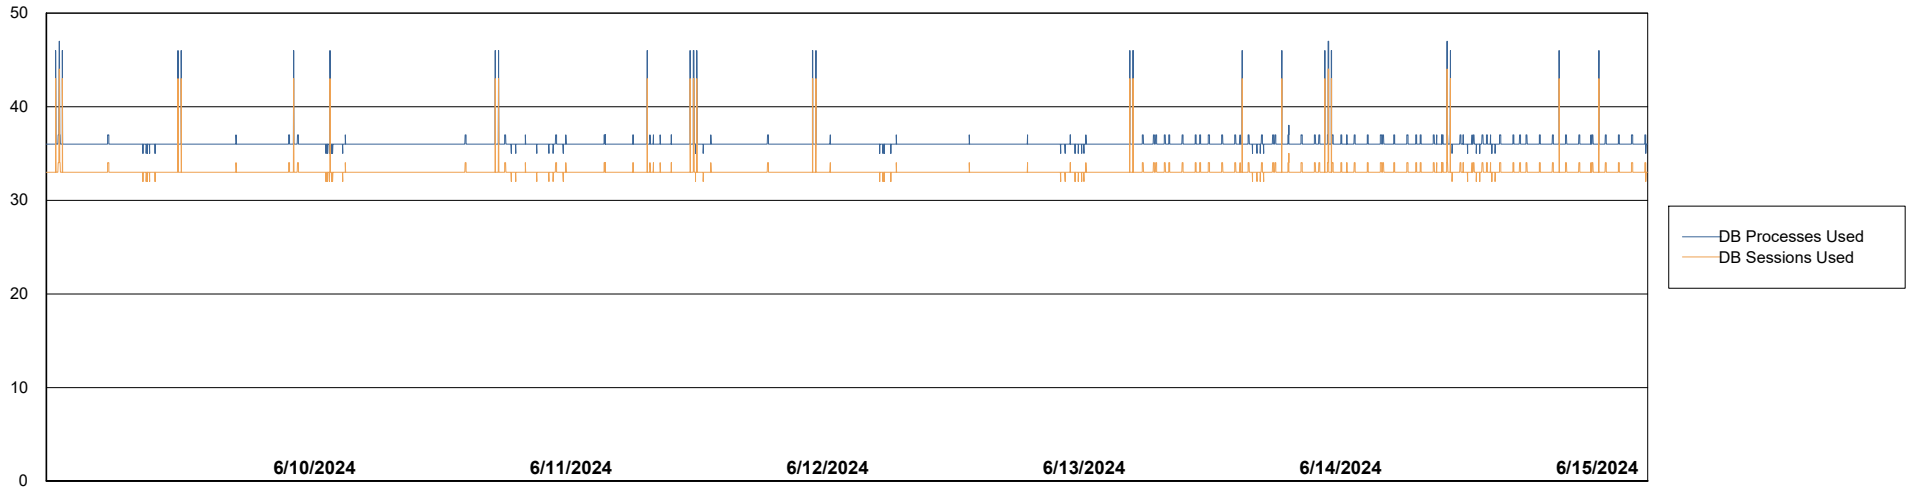

Database Performance CUS_PRD_ABSDB2_HSBABS1

DB Processes Max 1,000