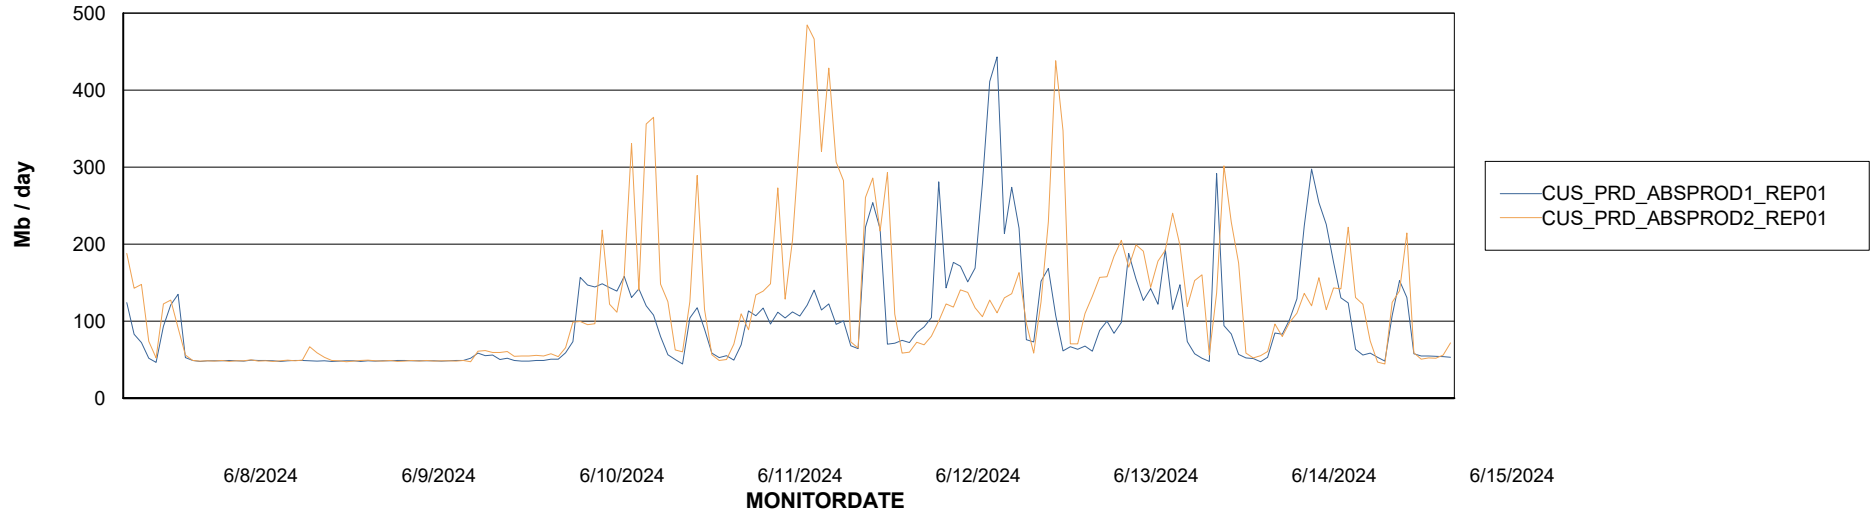

ABSSolute Application ReportServer Services

Avg memory used per ReportServer Service