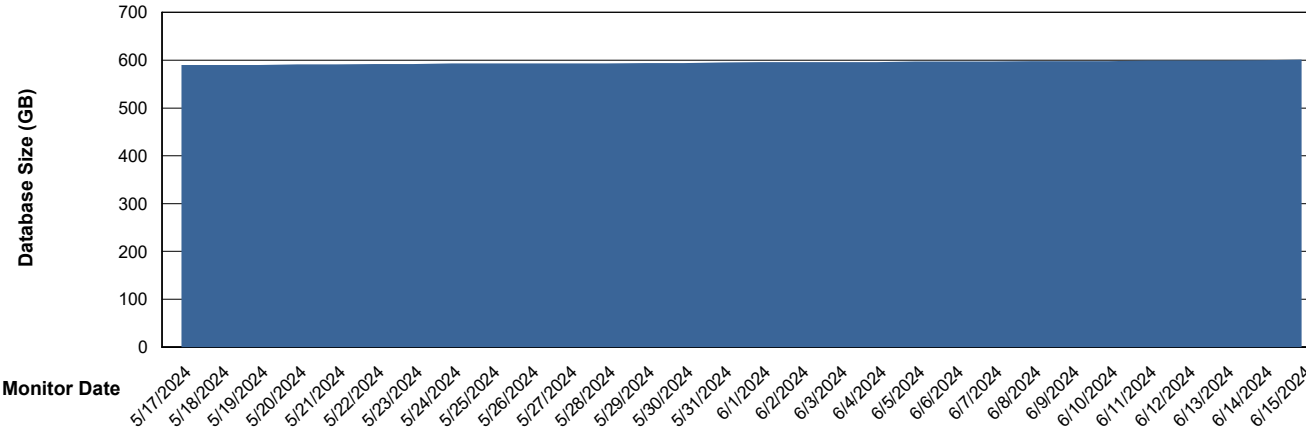

DB Processes Max 1,000

Weekly SLA Customer Report

Customer CUS_Production (24/7)
 Database ID 131

DATABASE SIZE CUS_PRD_ABSDB1_ABS1

Database growth over last month

Database Tablespace CUS_PRD_ABSDB1_ABS1

| Date | Tablespace Name | Filesize (Gb) | Usedsize (Gb) | Percentage free |
|-----------|-----------------|---------------|---------------|-----------------|
| 6/15/2024 | ABSDATA | 273 | 225 | 17 |
| | INDX | 429 | 360 | 16 |
| 6/14/2024 | ABSDATA | 273 | 225 | 18 |
| | INDX | 429 | 359 | 16 |
| 6/13/2024 | ABSDATA | 268 | 225 | 16 |
| | INDX | 429 | 359 | 16 |
| 6/12/2024 | ABSDATA | 268 | 225 | 16 |
| | INDX | 429 | 359 | 16 |
| 6/11/2024 | ABSDATA | 268 | 225 | 16 |
| | INDX | 429 | 358 | 16 |
| 6/10/2024 | ABSDATA | 268 | 224 | 16 |
| | INDX | 429 | 358 | 17 |
| 6/9/2024 | ABSDATA | 268 | 224 | 16 |
| | INDX | 424 | 358 | 16 |

Weekly SLA Customer Report

Customer CUS_Production (24/7)
Database ID 131

Standby Database Health CUS_Production (24/7)

Recovery lag for last 7 days

Weekly SLA Customer Report

Customer CUS_Production (24/7)
Database ID 131