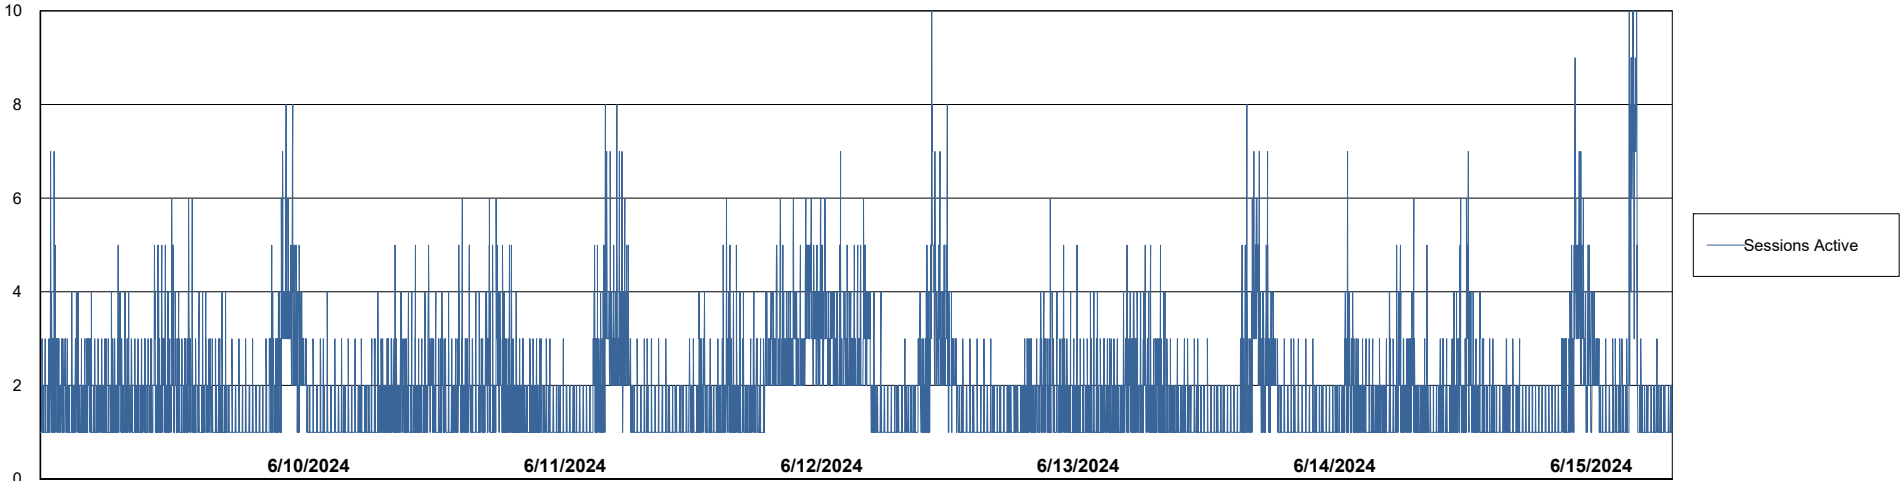

Weekly SLA Customer Report

Customer CUS_Production (24/7)
Database ID 131

Harddisk Usage CUS_PRD_ABSWEBPROD

| | Free disk space on C: (%) | Total disk space on C: (Gb) | Used disk space on C: (Gb) |
|-----------|---------------------------|-----------------------------|----------------------------|
| 6/15/2024 | 89 | 199 | 23 |
| 6/14/2024 | 89 | 199 | 23 |
| 6/13/2024 | 89 | 199 | 23 |
| 6/12/2024 | 89 | 199 | 23 |
| 6/11/2024 | 89 | 199 | 23 |
| 6/10/2024 | 89 | 199 | 22 |
| 6/9/2024 | 89 | 199 | 22 |

Weekly SLA Customer Report

Customer CUS_Production (24/7)
Database ID 131

Database Performance CUS_PRD_ABSDB1_ABS1

Weekly SLA Customer Report

Customer CUS_Production (24/7)
Database ID 131

Database Performance CUS_PRD_ABSDB2_HSBABS1