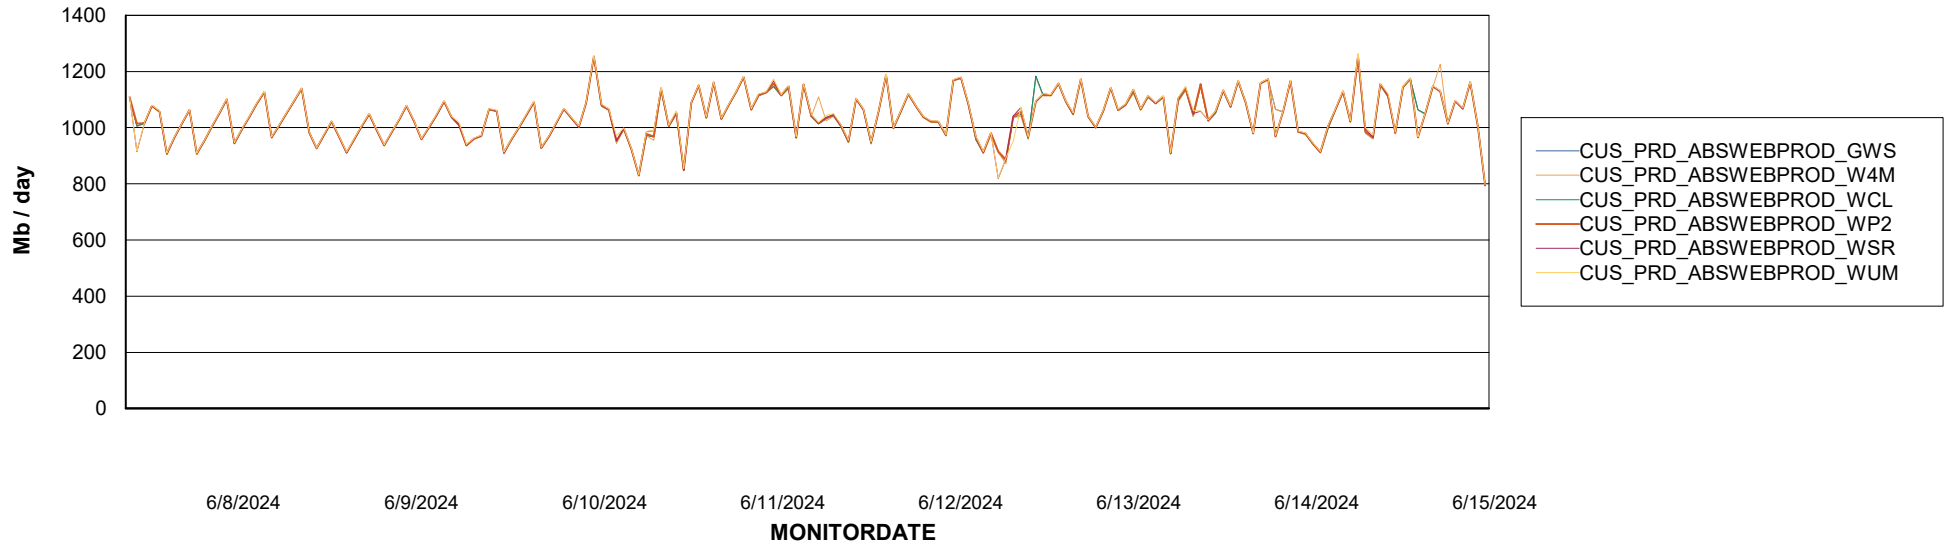

Avg memory used per ReportServer Service

Weekly SLA Customer Report

Customer CUS_Production (24/7)
Database ID 131

ABSSolute Web Component Services

Avg memory used per ABS Web component

Weekly SLA Customer Report