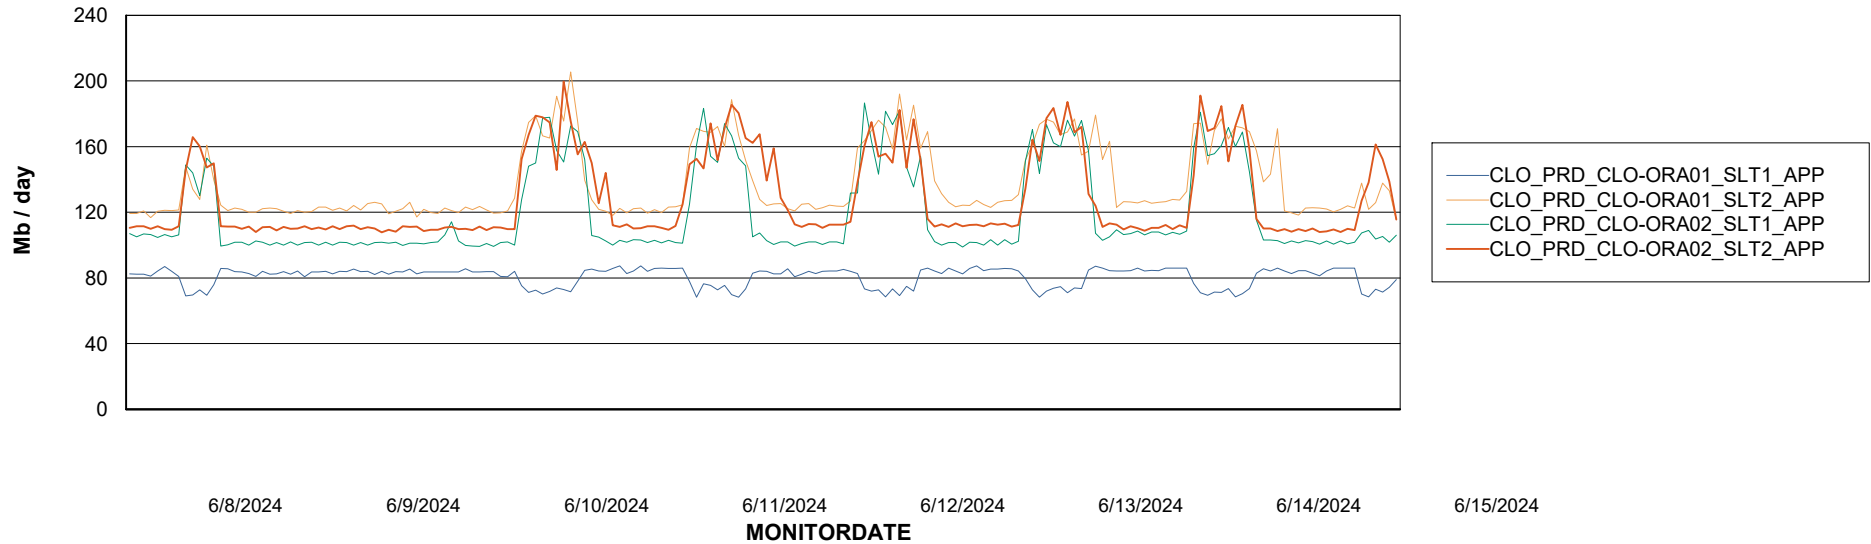

ABSSolute Application Server Services

Avg memory used per ABS Server Service