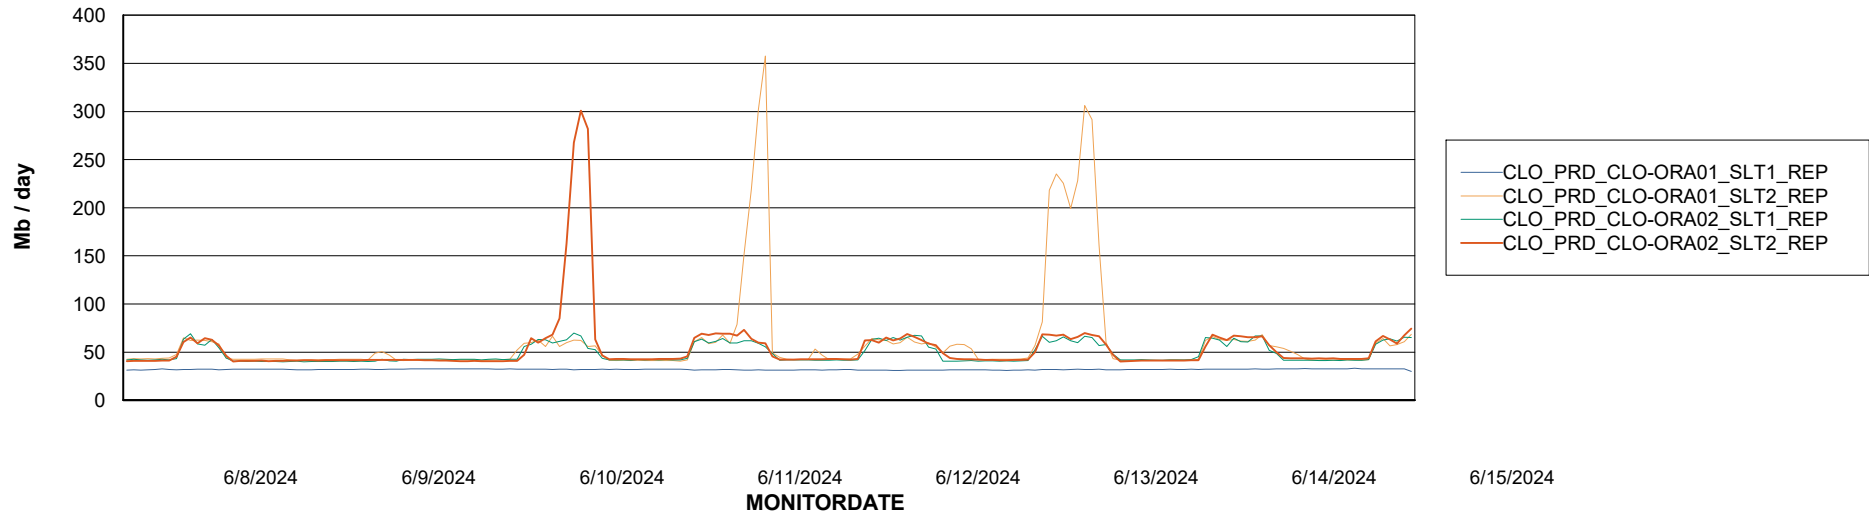

Avg memory used per ABS Server Service

Avg users per day per ABS server

Weekly SLA Customer Report

Customer CLO Production
Database ID 38

ABSSolute Application ReportServer Services

Avg memory used per ReportServer Service