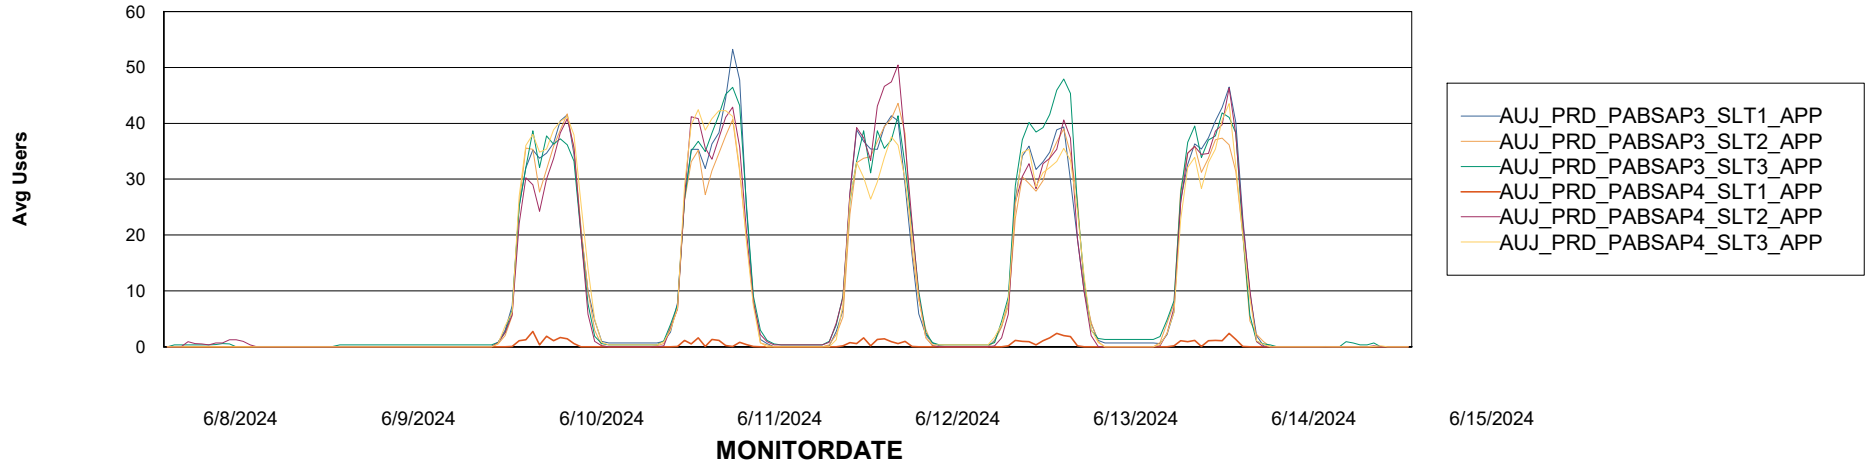

Avg users per day per ABS server