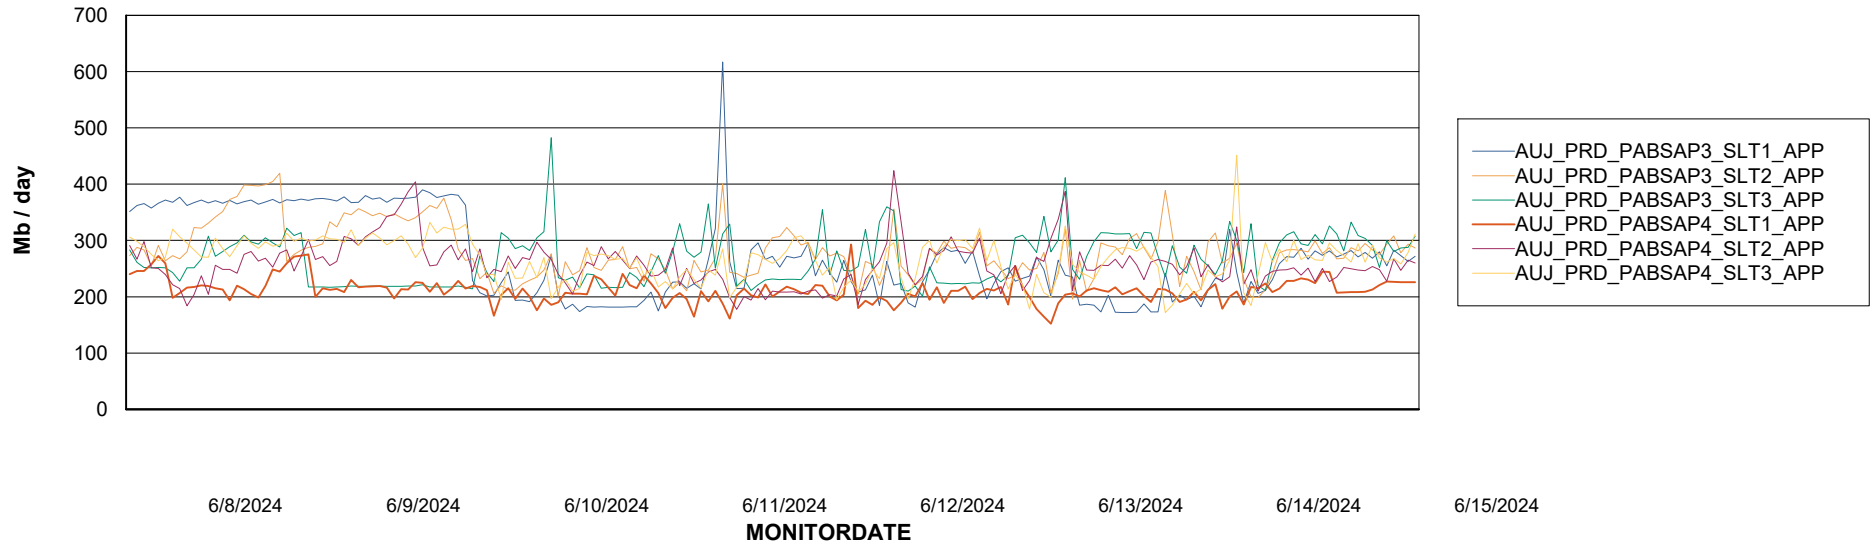

ABSSolute Application Server Services

Avg memory used per ABS Server Service