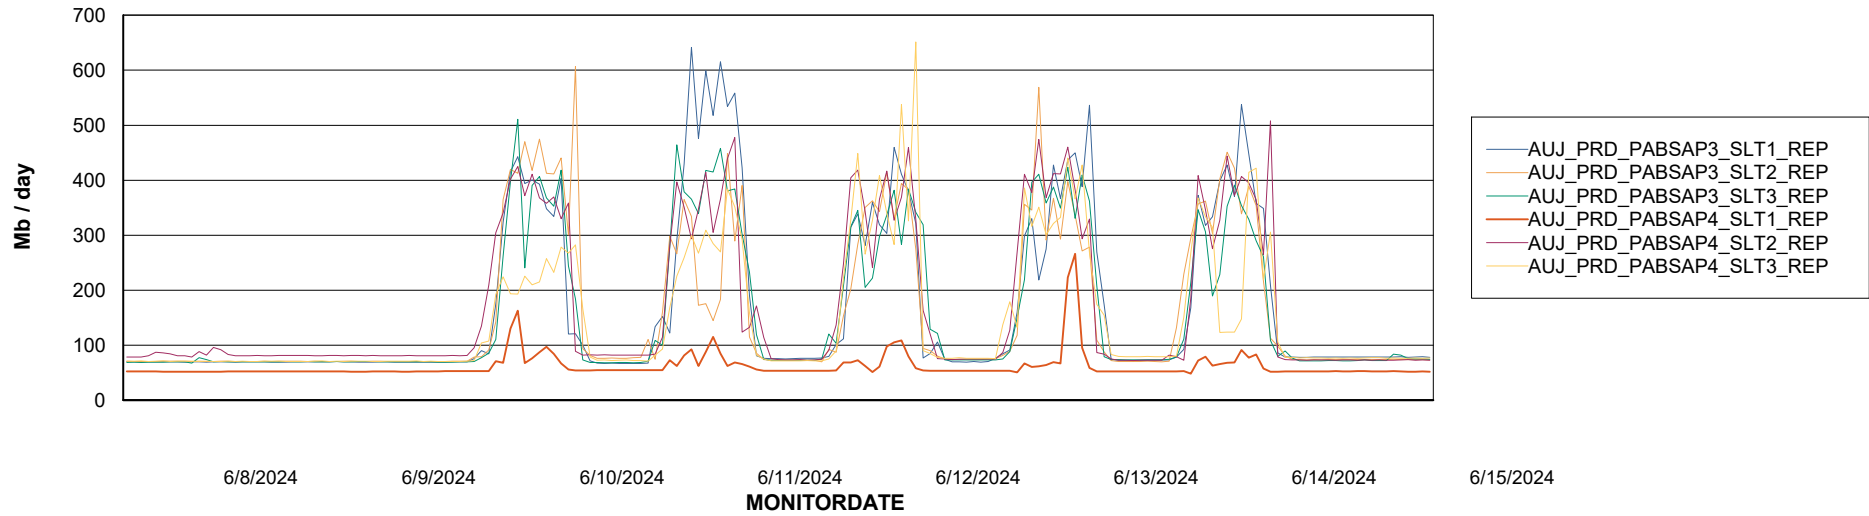

ABSSolute Application ReportServer Services

Avg memory used per ReportServer Service