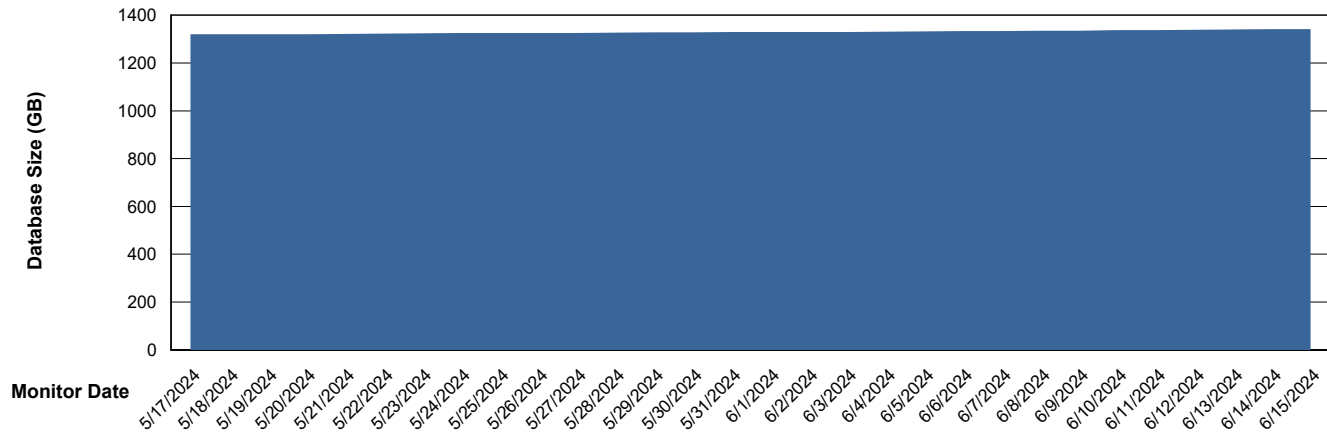

DATABASE SIZE AUJ_DB2_Primary

Database growth over last month