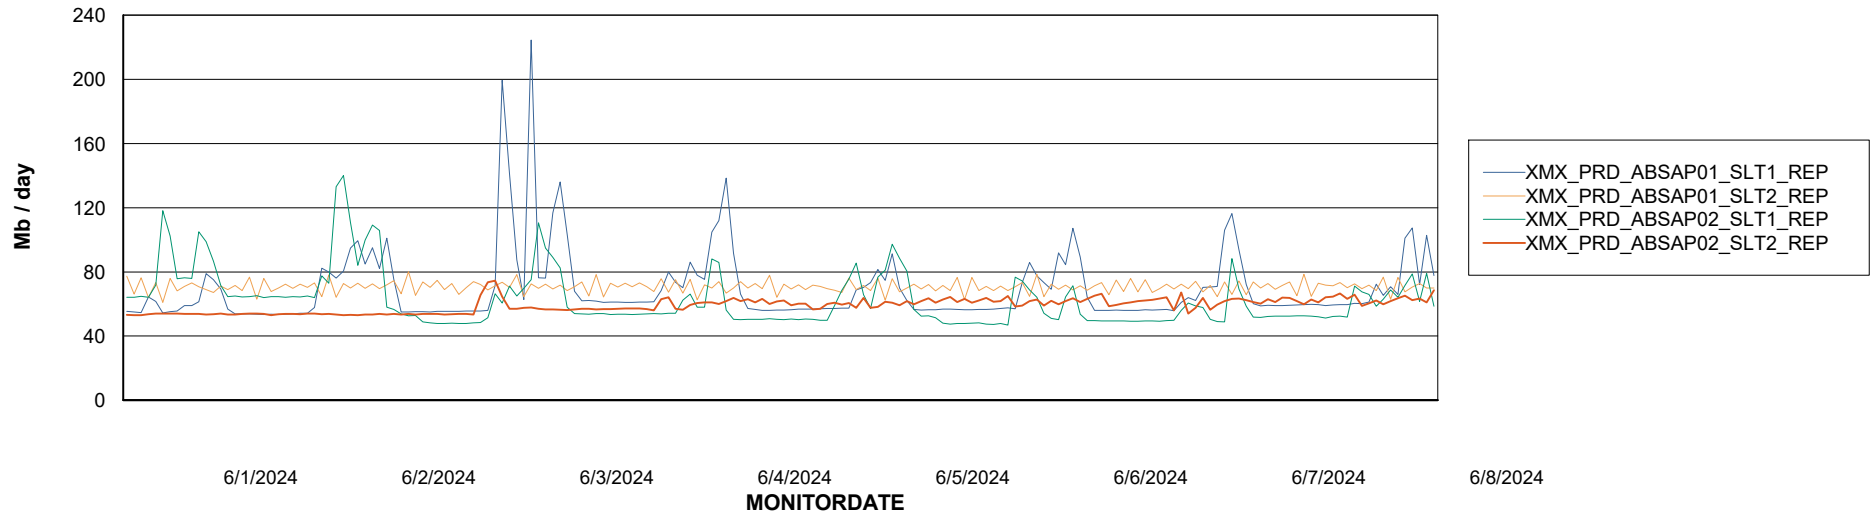

ABSSolute Application ReportServer Services

Avg memory used per ReportServer Service