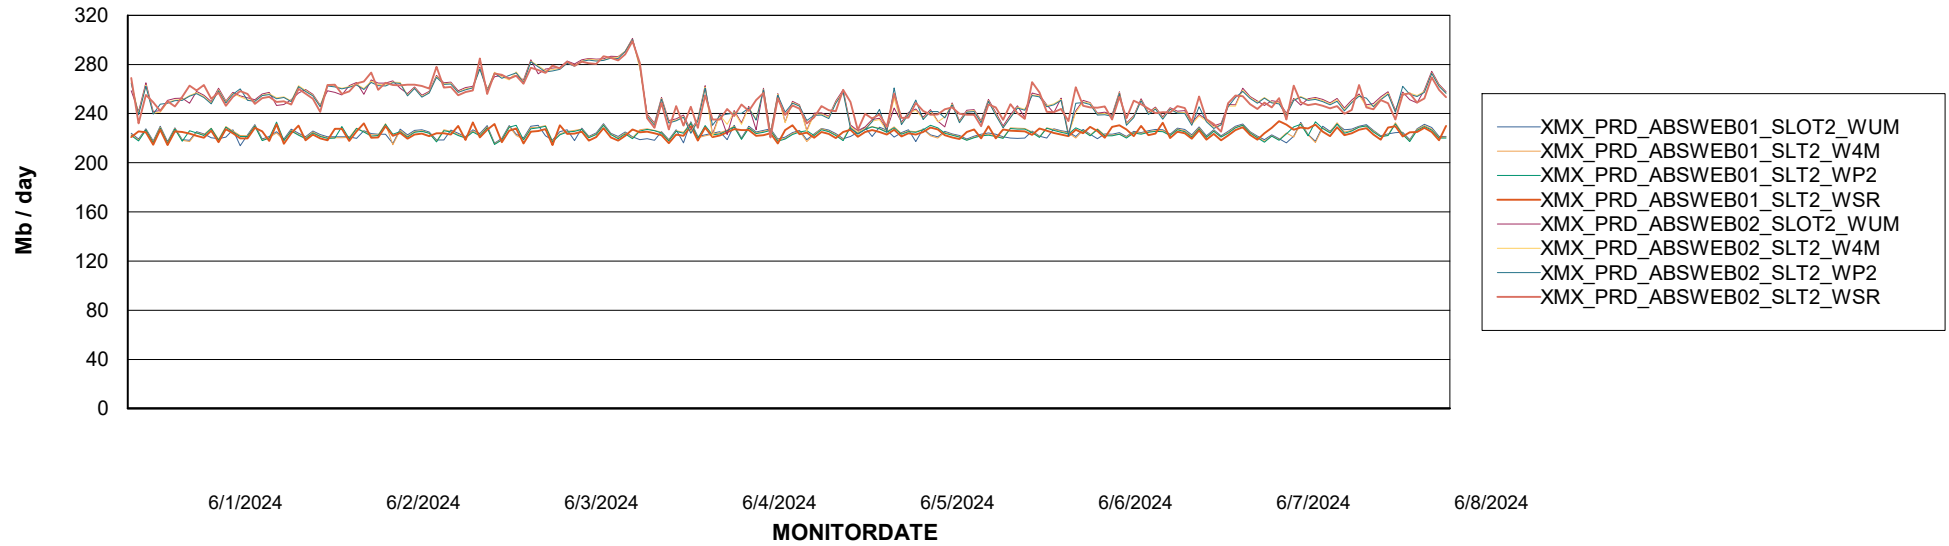

ABSSolute Web Component Services

Avg memory used per ABS Web component