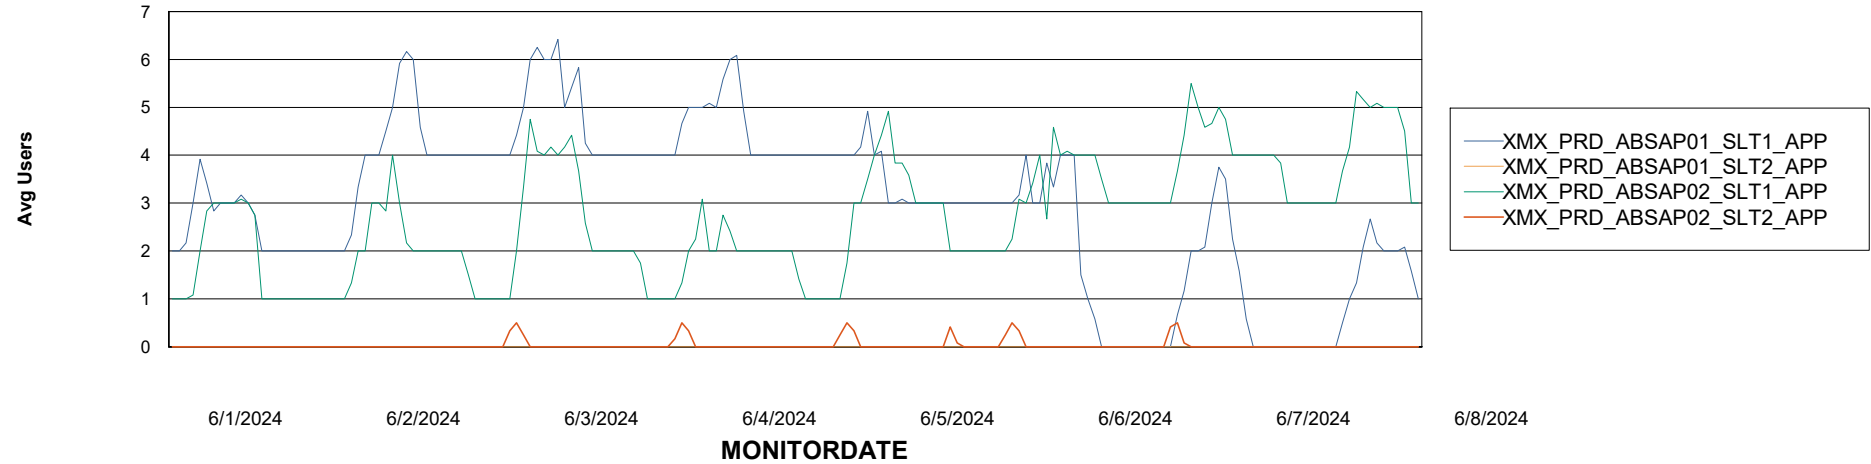

Avg users per day per ABS server