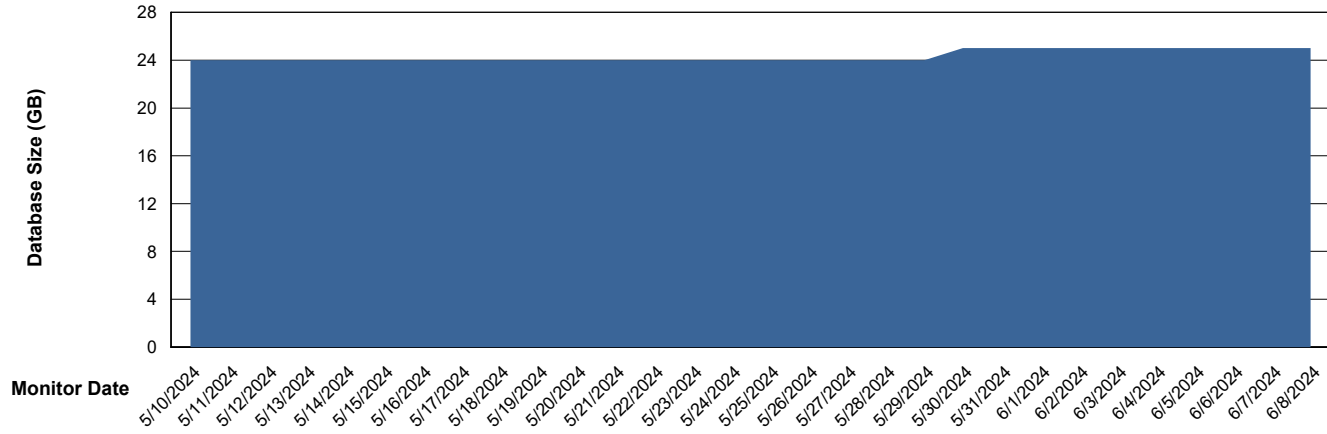

Database growth over last month

Database Tablespace XMX_PROD_ABSDB01_PRDB_ABS1

Date	Tablespace Name	Filesize (Gb)	Usedsize (Gb)	Percentage free
6/8/2024	ABSDATA	13	9	32
	INDX	8	0	100
6/7/2024	ABSDATA	13	9	32
	INDX	8	0	100
6/6/2024	ABSDATA	13	9	32
	INDX	8	0	100
6/5/2024	ABSDATA	13	9	33
	INDX	8	0	100
6/4/2024	ABSDATA	13	9	33
	INDX	8	0	100
6/3/2024	ABSDATA	10	9	14
	INDX	8	0	100
6/2/2024	ABSDATA	10	9	14
	INDX	8	0	100