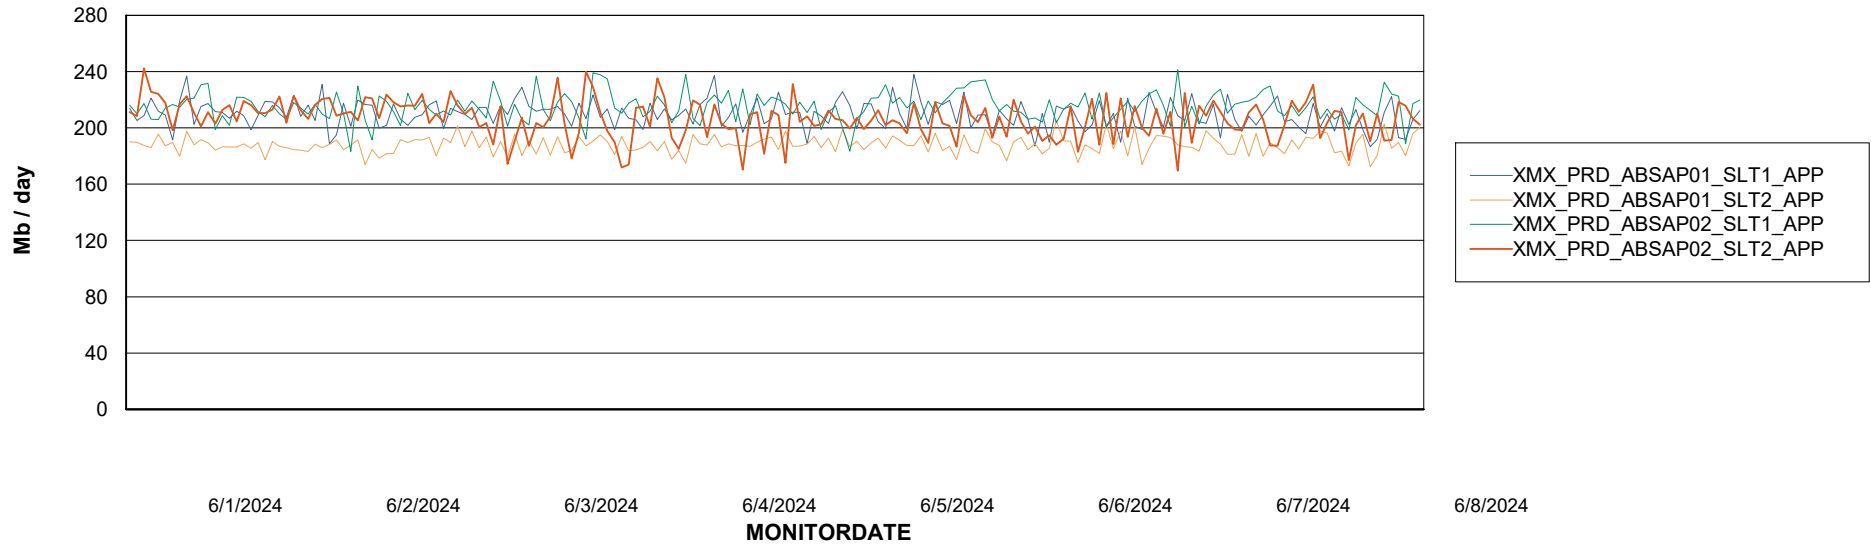

ABSSolute Application Server Services

Avg memory used per ABS Server Service