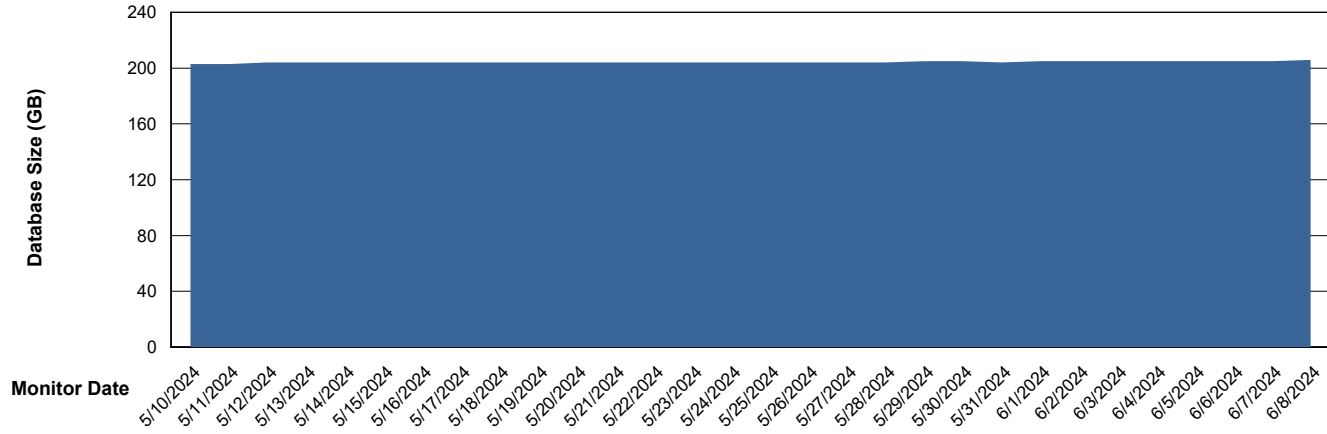

DATABASE SIZE VOS_PRD_ABSBI-2018_ABS1

Database growth over last month