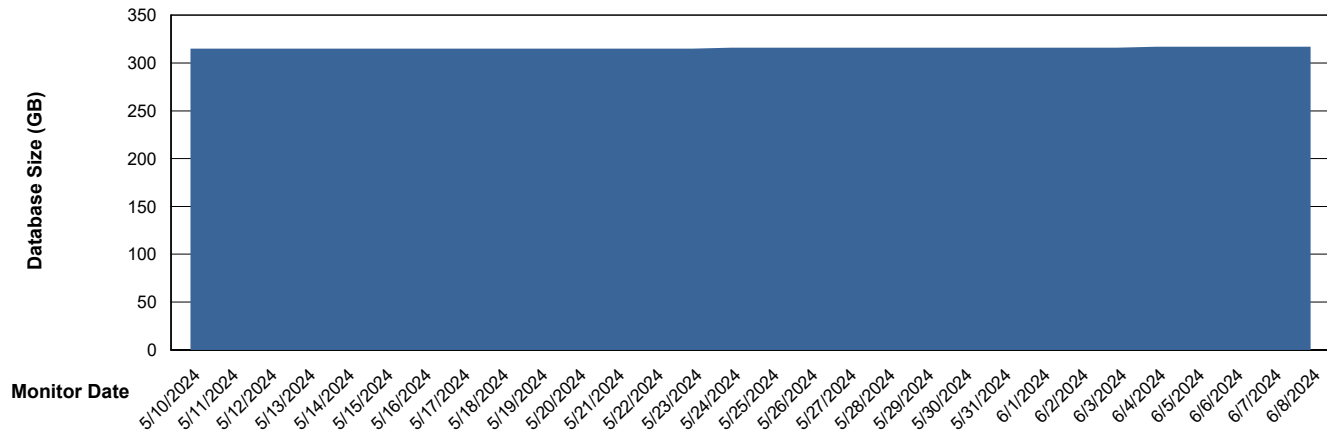

DATABASE SIZE VOS_PRD_ABSORA1-2022_ABS1

Database growth over last month