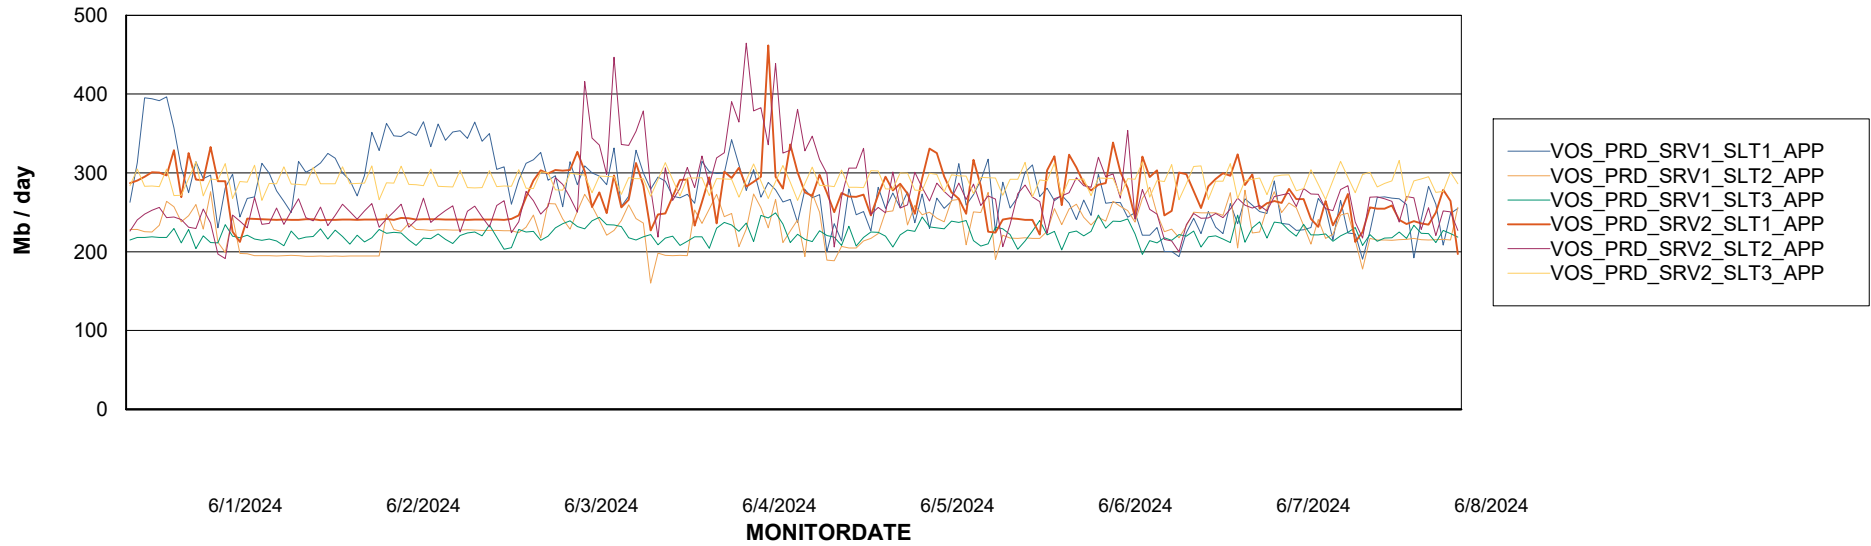

ABSSolute Application Server Services

Avg memory used per ABS Server Service