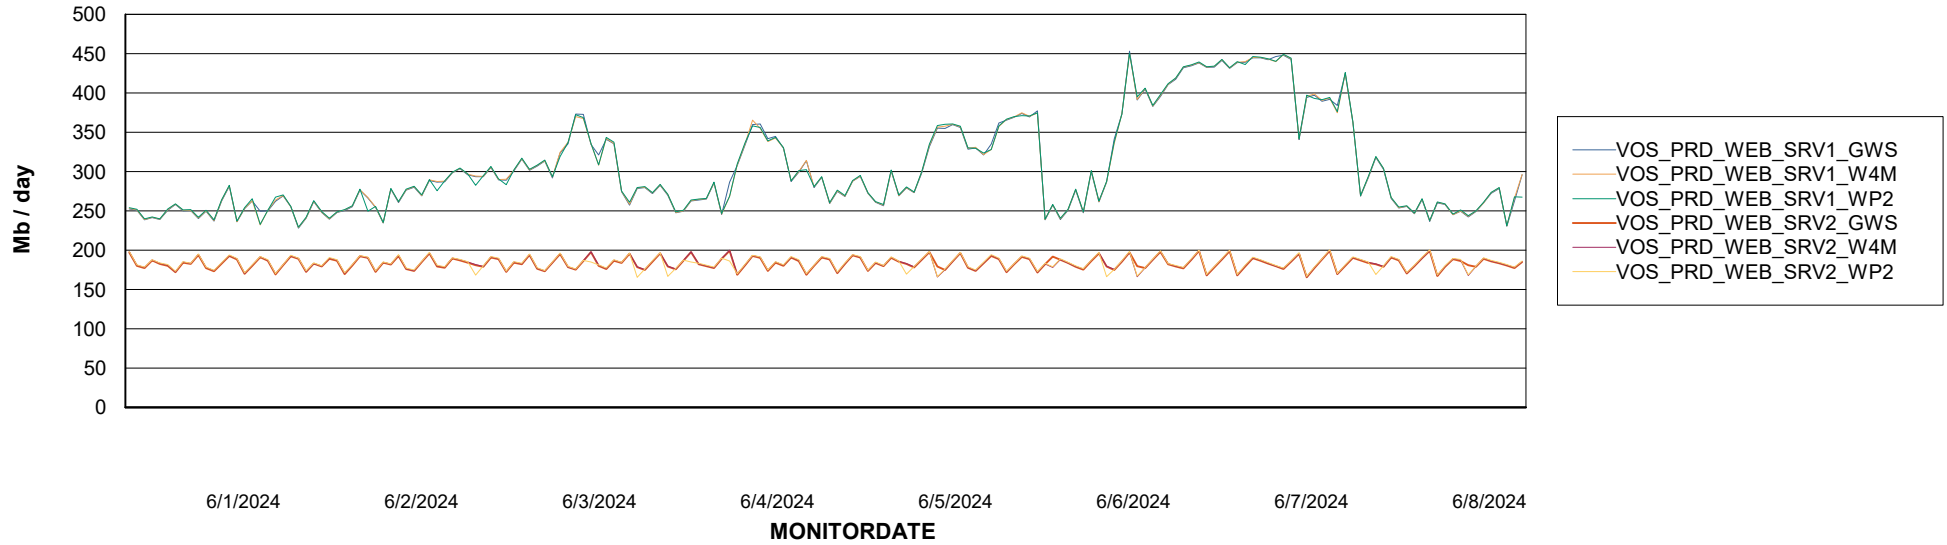

ABSSolute Application ReportServer Services

Avg memory used per ReportServer Service

Weekly SLA Customer Report

Customer VOS_Production
Database ID 143

ABSSolute Web Component Services

Avg memory used per ABS Web component