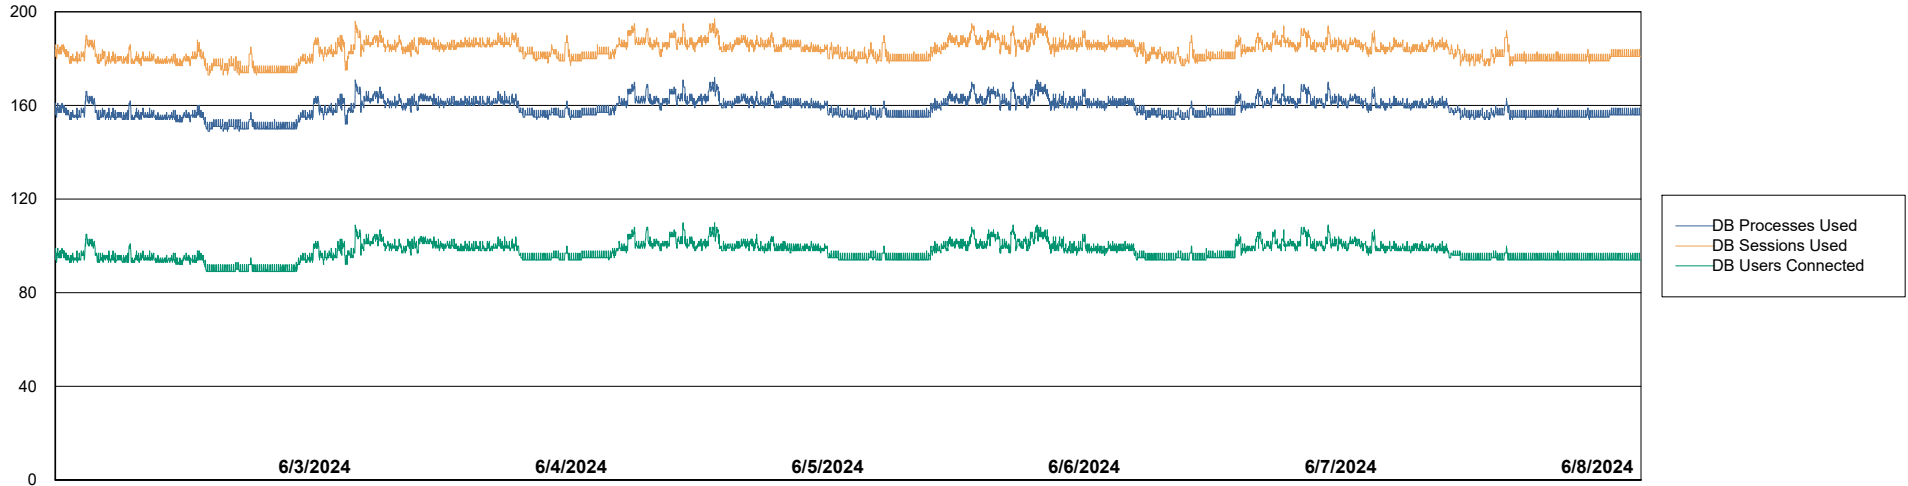

Weekly SLA Customer Report

Customer VOS_Production
Database ID 143

Database Performance VOS_PRD_ABSBI-2018_ABS1

Weekly SLA Customer Report

Customer VOS_Production
Database ID 143

Database Performance VOS_PRD_ABSORA1-2022_ABS1