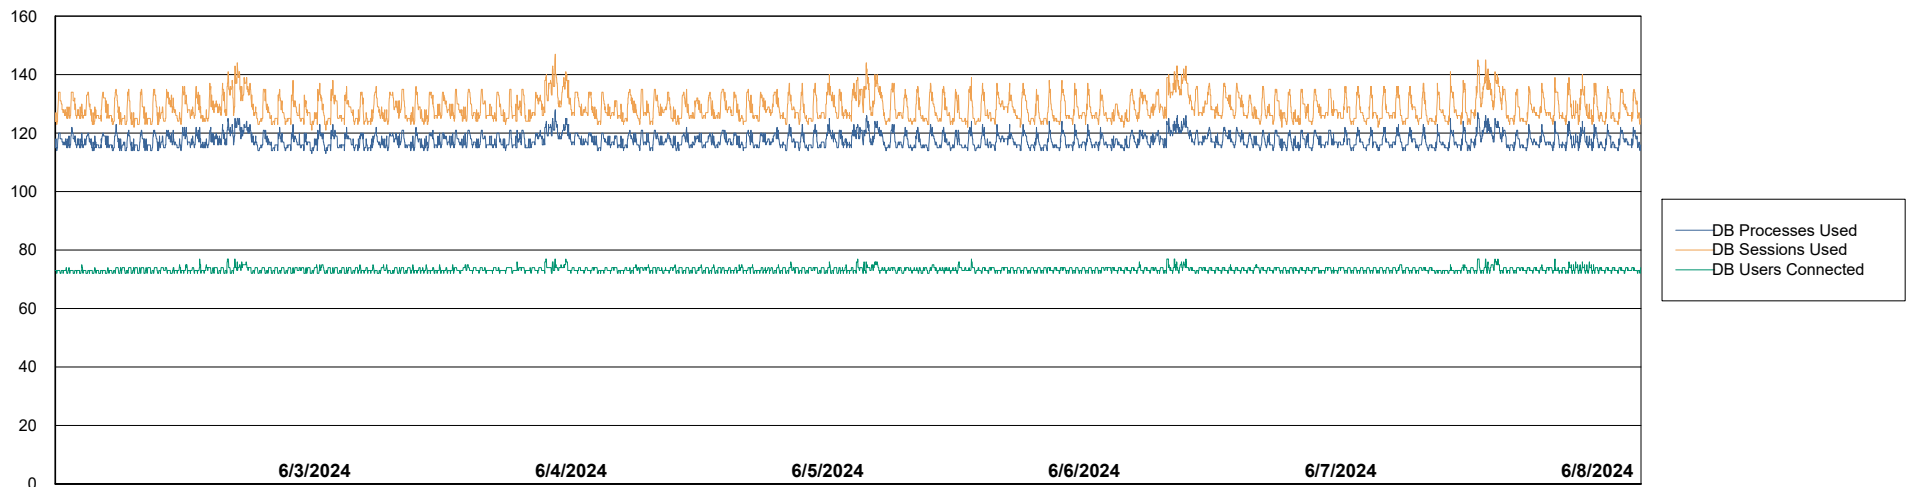

Database Performance VOS_PRD_ABSBI-2018_ABS1