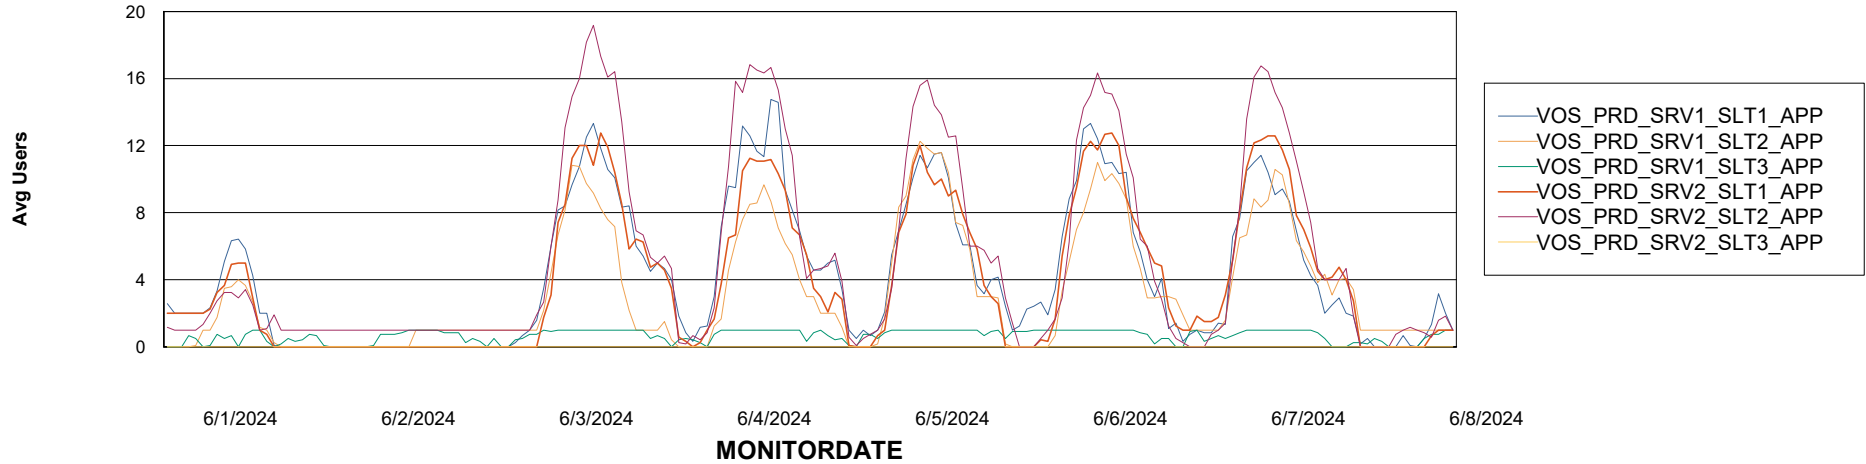

Weekly SLA Customer Report

Customer VOS_Production
Database ID 143

ABSSolute Application Server Services

Avg memory used per ABS Server Service

Avg users per day per ABS server

Weekly SLA Customer Report

Customer VOS_Production
Database ID 143