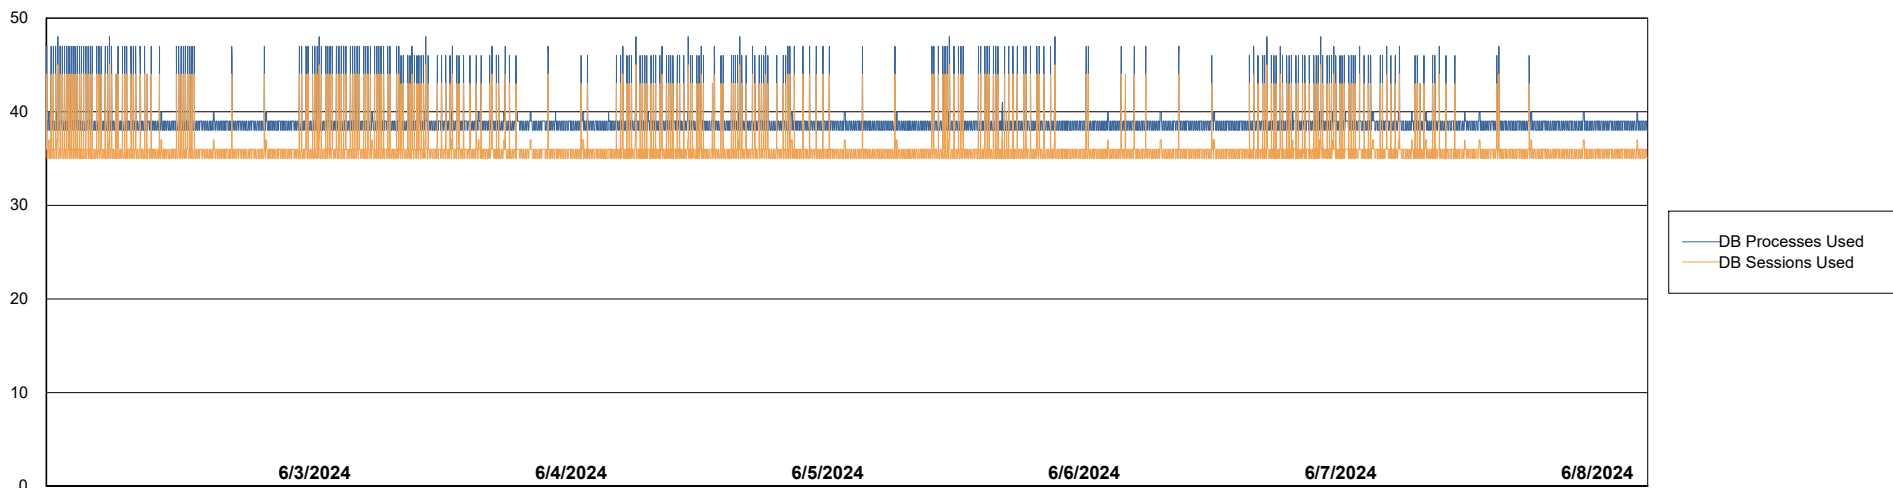

Database Performance VOS_PRD_ABSORA2-2022_HSBABS1

DB Processes Max 1,000