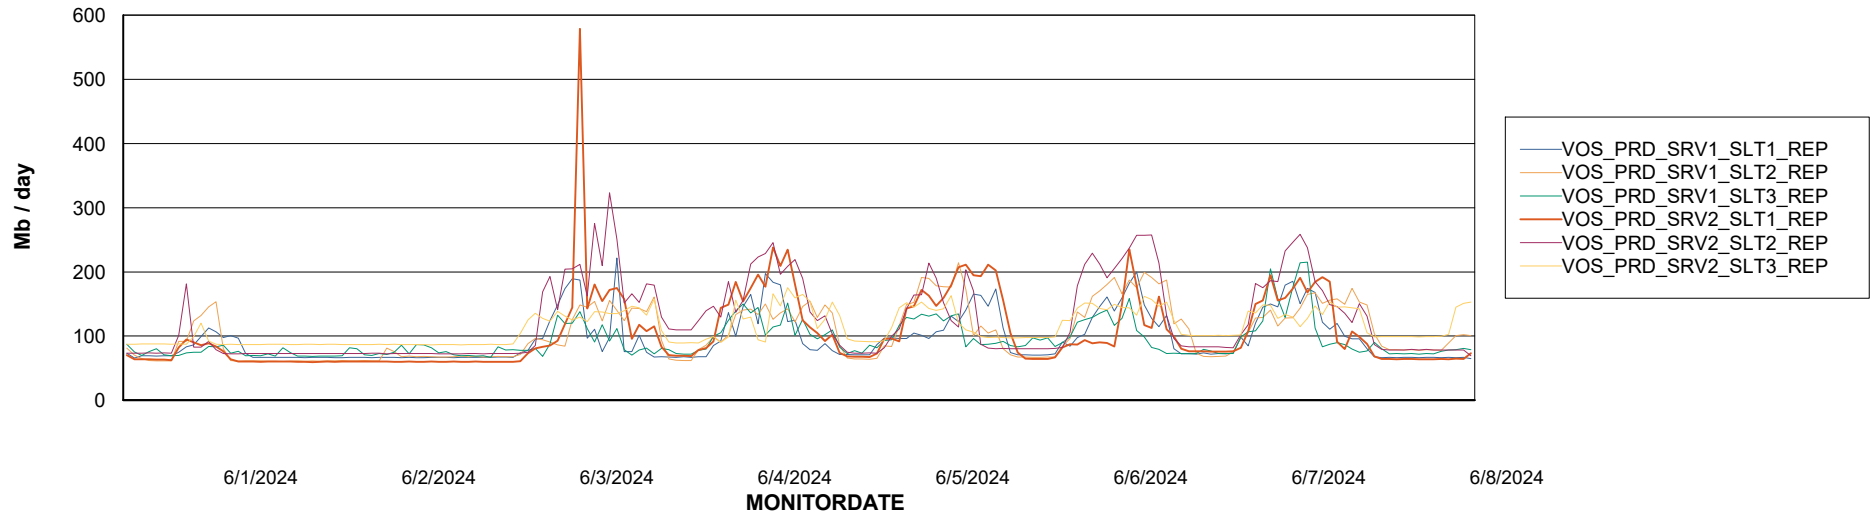

ABSSolute Application ReportServer Services

Avg memory used per ReportServer Service