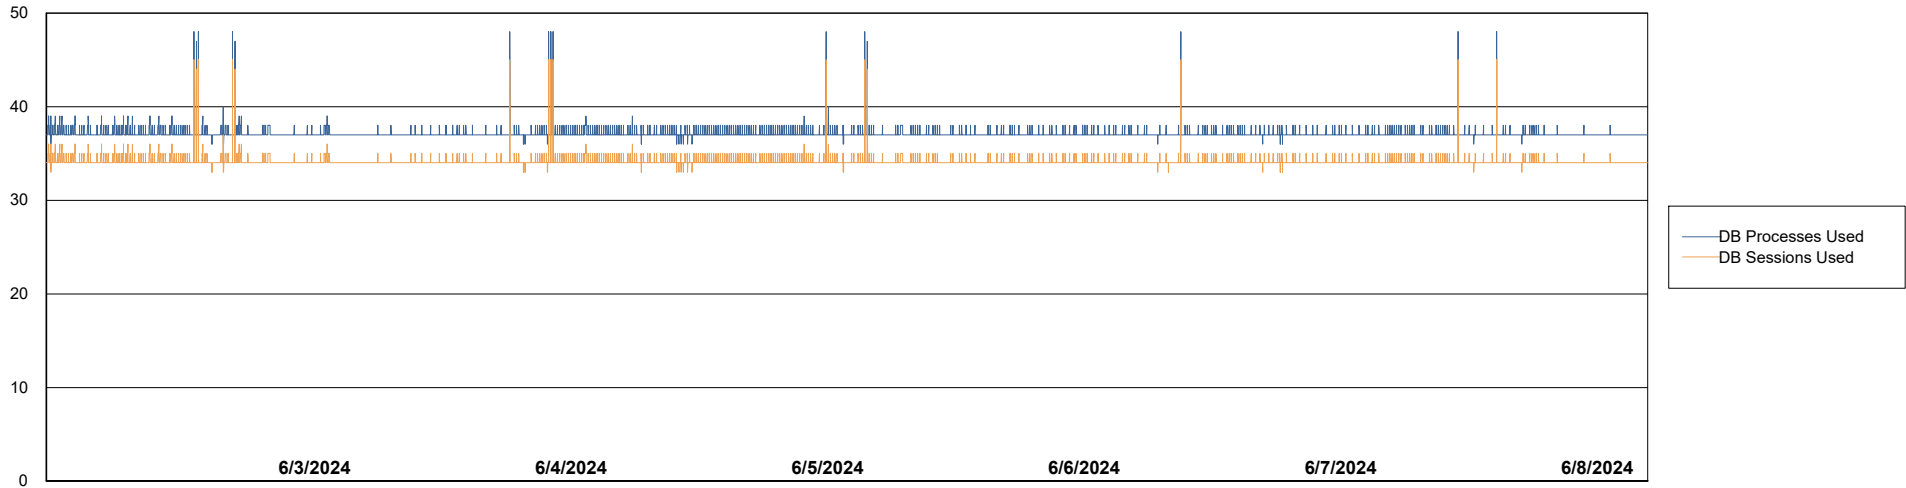

Weekly SLA Customer Report

Customer VEN_Production
Database ID 35

Database Performance VENDB_Production_ABS1

Weekly SLA Customer Report

Customer VEN_Production
Database ID 35

Database Performance VENDB_Standby_ABS1_SB

DB Processes Max 300

Weekly SLA Customer Report

Customer VEN_Production
 Database ID 35

DATABASE SIZE VENDB_Production_ABS1

Database growth over last month

Database Tablespace VENDB_Production_ABS1

Date	Tablespace Name	Filesize (Gb)	Usedsize (Gb)	Percentage free
6/8/2024	ABSDATA	230	193	16
	INDX	216	181	16
6/7/2024	ABSDATA	230	193	16
	INDX	216	181	16
6/6/2024	ABSDATA	230	193	16
	INDX	216	181	16
6/5/2024	ABSDATA	230	193	16
	INDX	216	181	16
6/4/2024	ABSDATA	230	193	16
	INDX	216	181	16
6/3/2024	ABSDATA	230	193	16
	INDX	216	181	16
6/2/2024	ABSDATA	230	193	16
	INDX	216	181	16