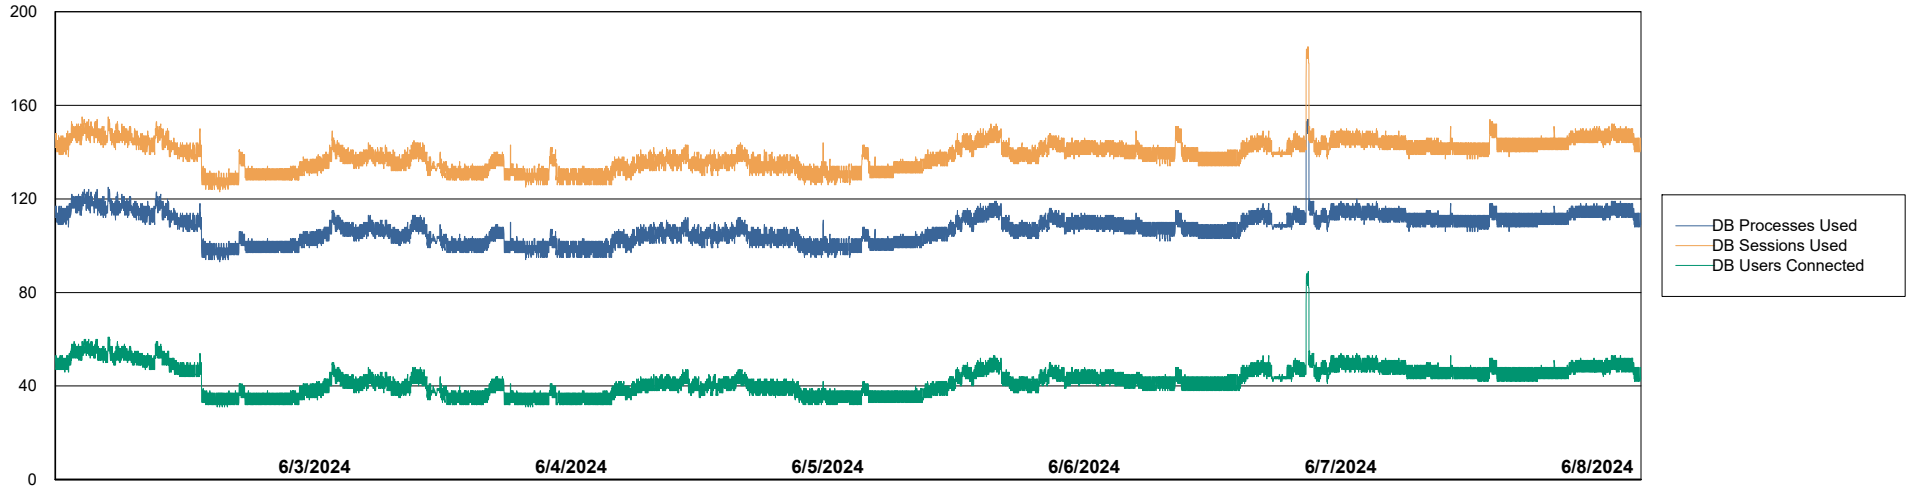

Harddisk Usage VEN_PRD_VENABS07_SB-DB

	Free disk space on C: (%)	Total disk space on C: (Gb)	Used disk space on C: (Gb)	Free disk space on D: (%)	Total disk space on D: (Gb)	Used disk space on D: (Gb)	Free disk space on E: (%)	Total disk space on E: (Gb)	Used disk space on E: (Gb)
6/8/2024	32	102	69	17	1,000	835	86	400	56
6/7/2024	32	102	69	17	1,000	835	86	400	57
6/6/2024	32	102	69	17	1,000	835	84	400	63
6/5/2024	32	102	69	17	1,000	835	85	400	59
6/4/2024	32	102	69	17	1,000	834	64	400	144
6/3/2024	32	102	70	17	1,000	830	83	400	68
6/2/2024	31	102	70	17	1,000	830	86	400	57

Weekly SLA Customer Report

Customer VEN_Production
Database ID 35

Database Performance VENDB_Production_ABS1

Weekly SLA Customer Report

Customer VEN_Production
Database ID 35

Database Performance VENDB_Standby_ABS1_SB