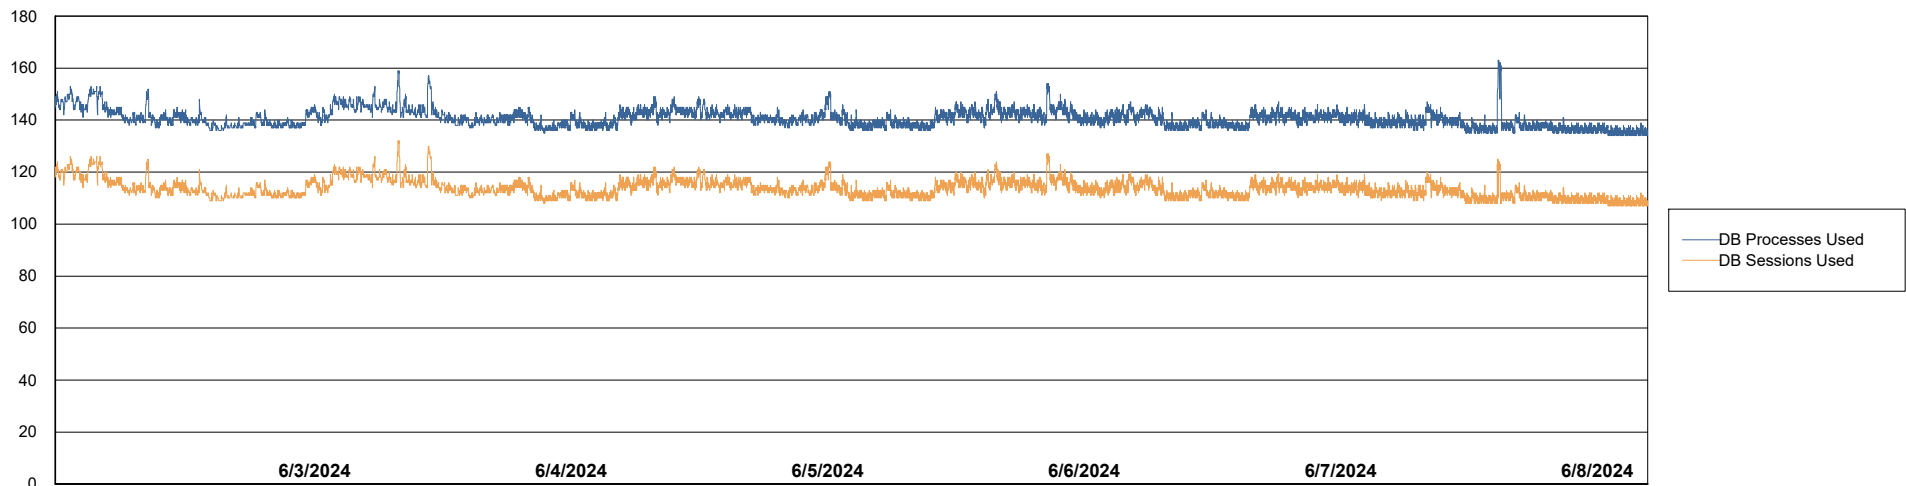

Database Performance STK_PRD_ABSDBORACLE01_ABS1

DB Processes Max 1,000