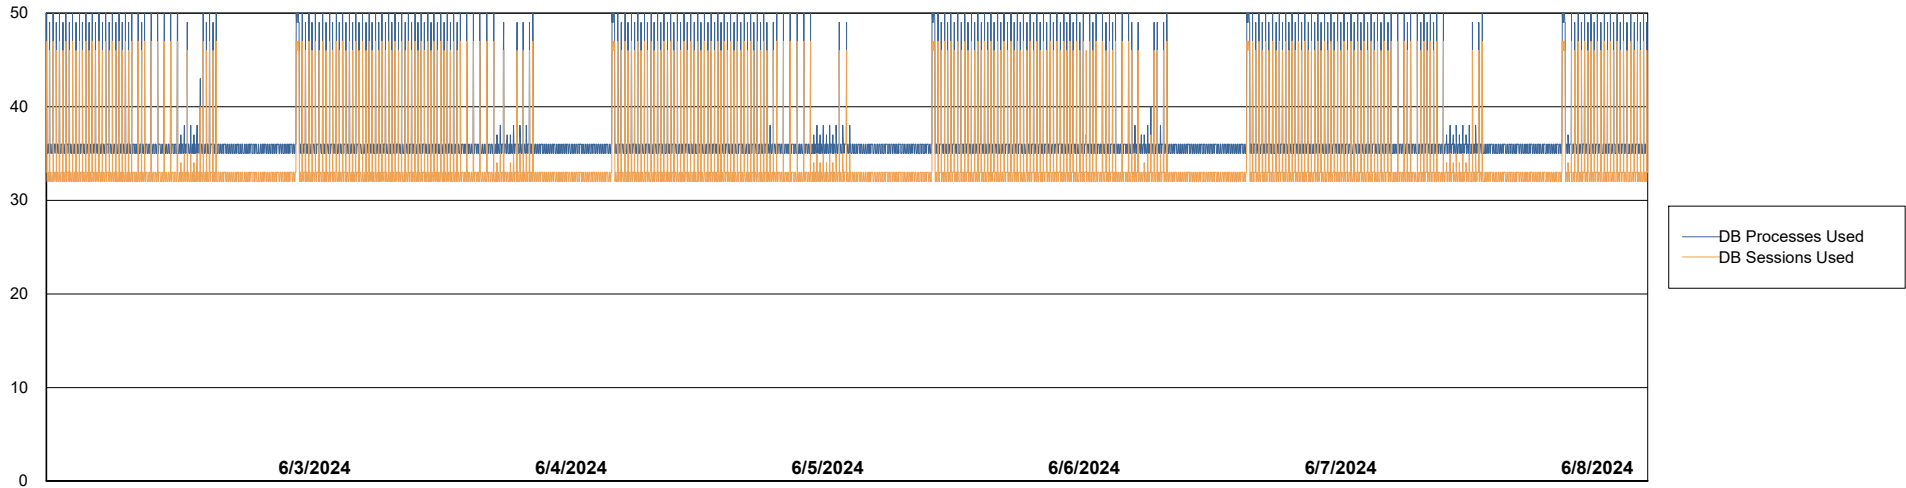

DB Processes Max 1,000

Weekly SLA Customer Report

Customer STK_Production
Database ID 82

Database Performance STK_PRD_ABSDBORACLE02_HSBABS1

DB Processes Max 1,000

Weekly SLA Customer Report

Customer STK_Production
Database ID 82

DATABASE SIZE STK_PRD_ABSDBORACLE01_ABS1

Database growth over last month

DATABASE SIZE STK_PRD_ABSDBORACLE02_ABST

Database growth over last month

Weekly SLA Customer Report

Customer STK_Production
 Database ID 82