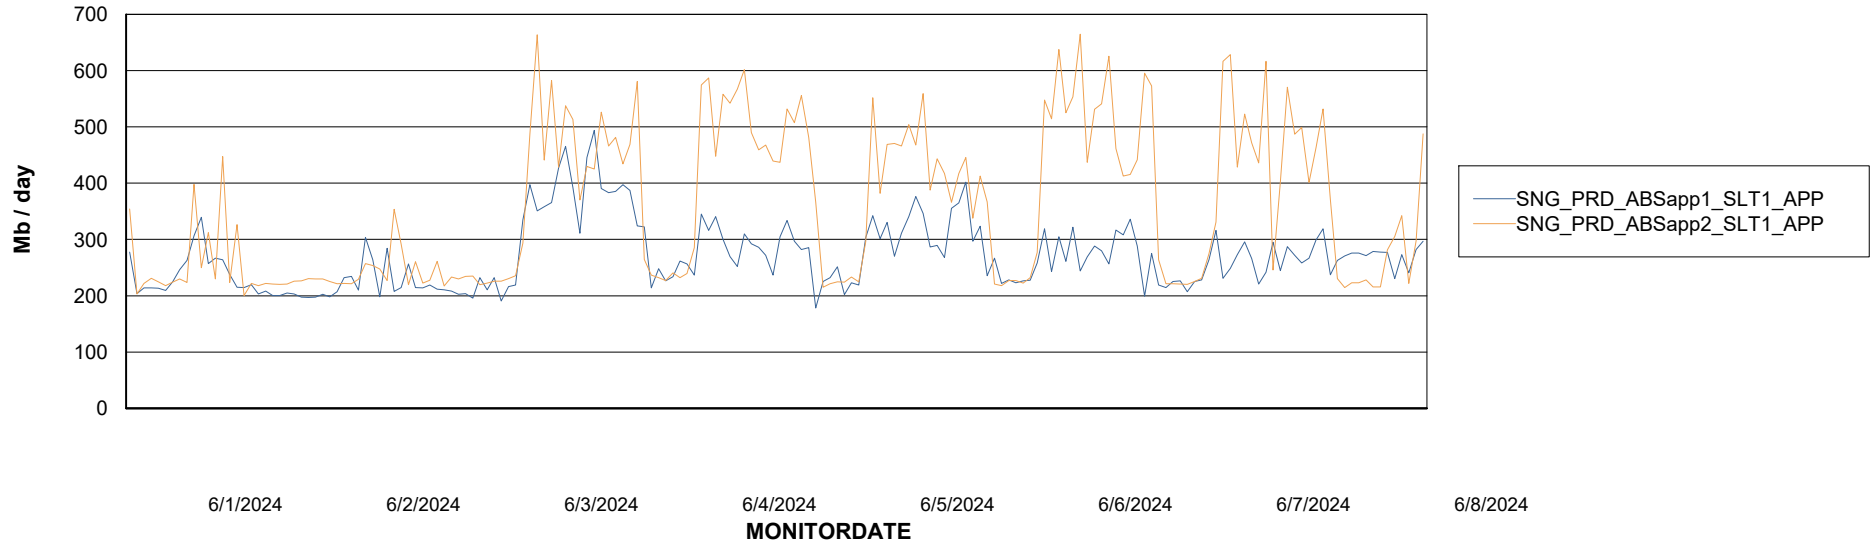

ABSSolute Application Server Services

Avg memory used per ABS Server Service