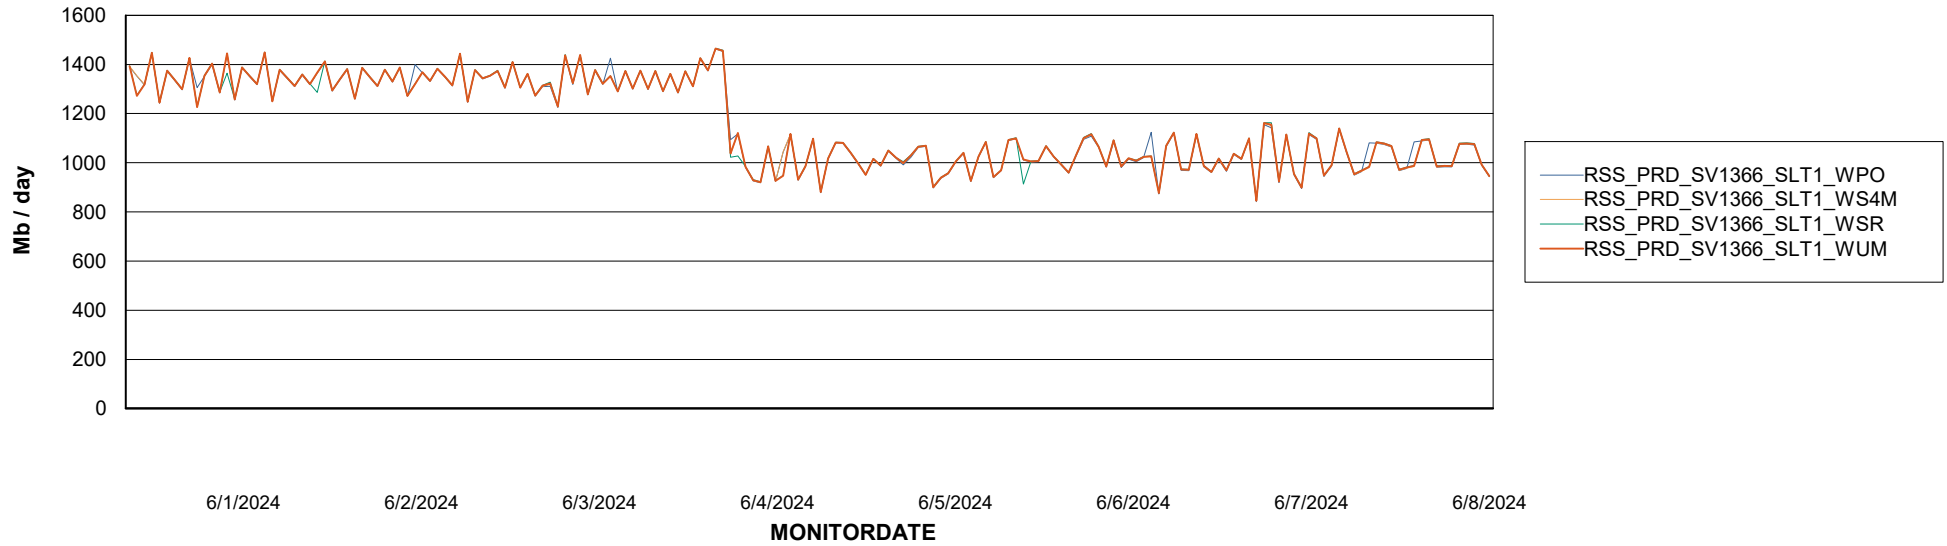

ABSSolute Web Component Services

Avg memory used per ABS Web component