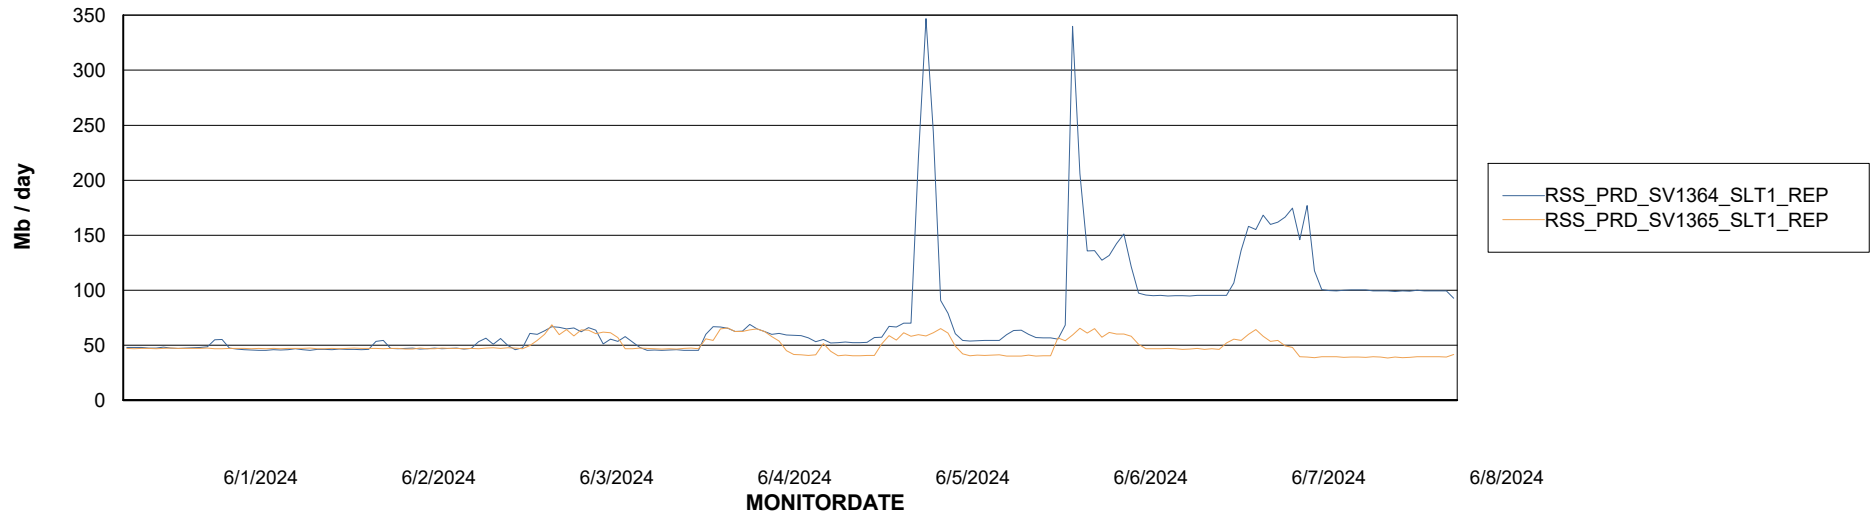

ABSSolute Application ReportServer Services

Avg memory used per ReportServer Service