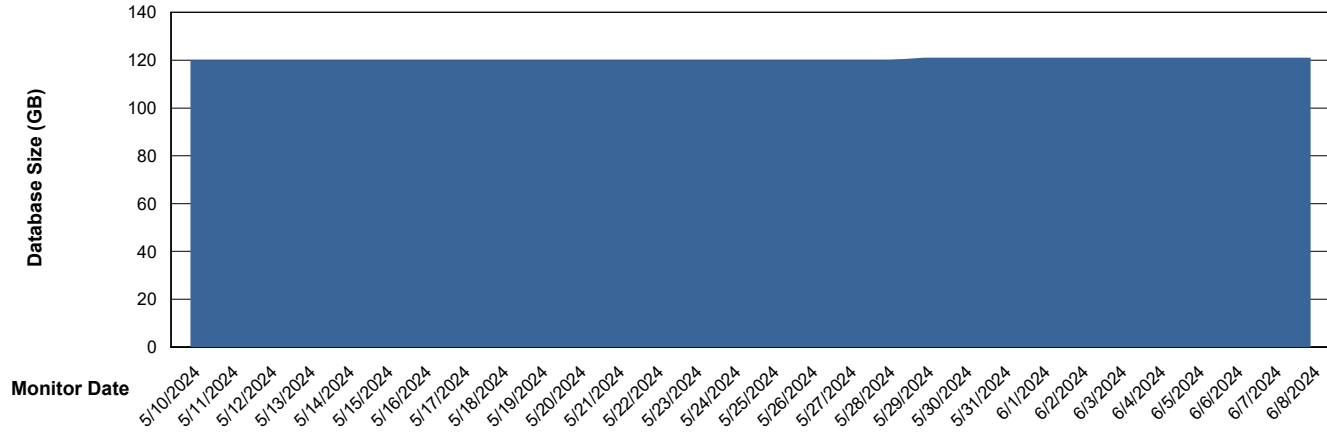

Database growth over last month

Database Tablespace RSS_PRD_SV1364_PRD_ABS1

Date	Tablespace Name	Filesize (Gb)	Usedsize (Gb)	Percentage free
6/8/2024	ABSDATA	61	49	20
	INDX	83	67	19
6/7/2024	ABSDATA	61	49	20
	INDX	83	67	19
6/6/2024	ABSDATA	61	49	20
	INDX	83	67	19
6/5/2024	ABSDATA	61	49	20
	INDX	83	67	19
6/4/2024	ABSDATA	61	49	20
	INDX	83	67	19
6/3/2024	ABSDATA	61	49	20
	INDX	83	67	19
6/2/2024	ABSDATA	61	49	20
	INDX	83	67	19