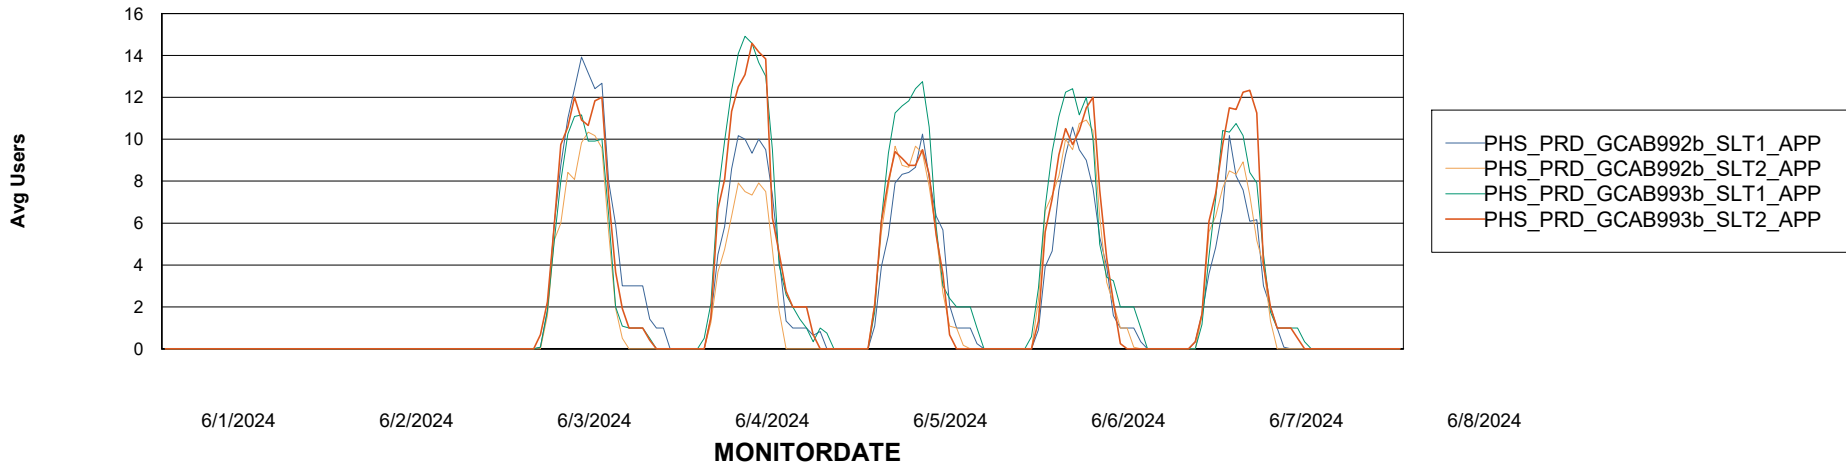

Avg users per day per ABS server