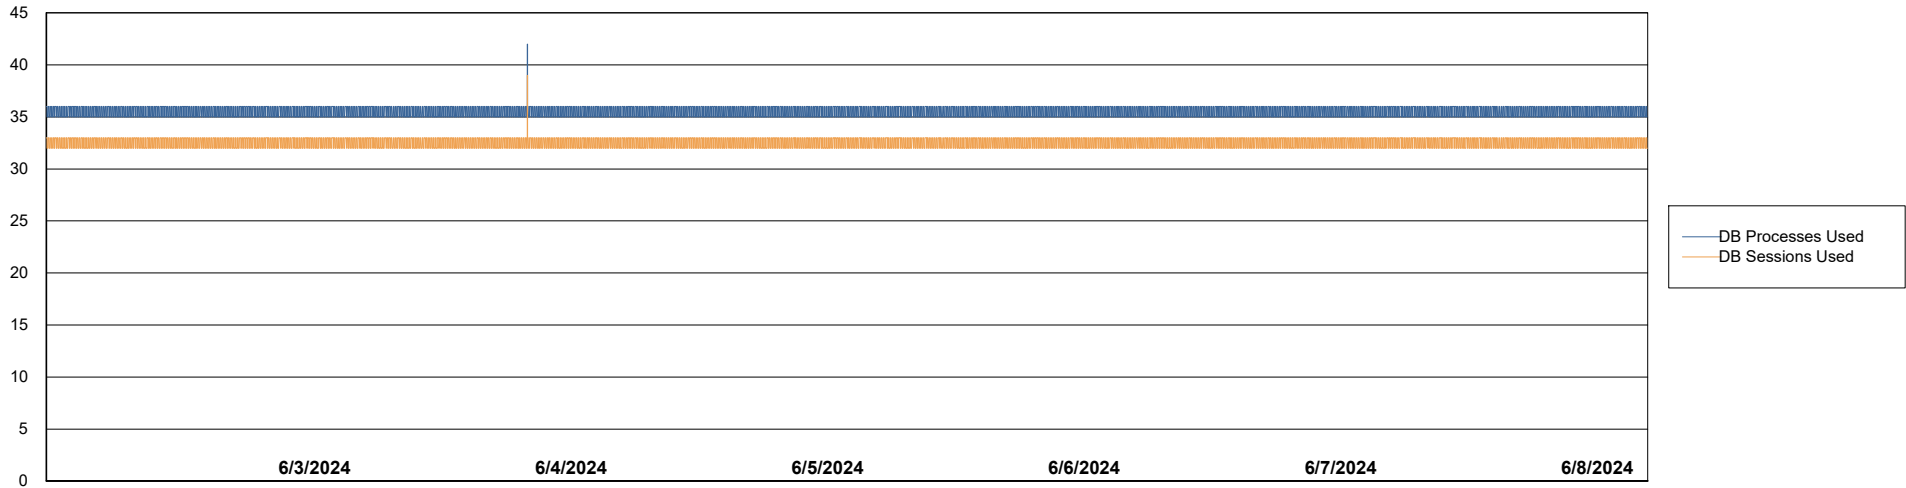

Database Performance PHS_PRD_GCAB993B_HSBABS1

DB Processes Max 1,000