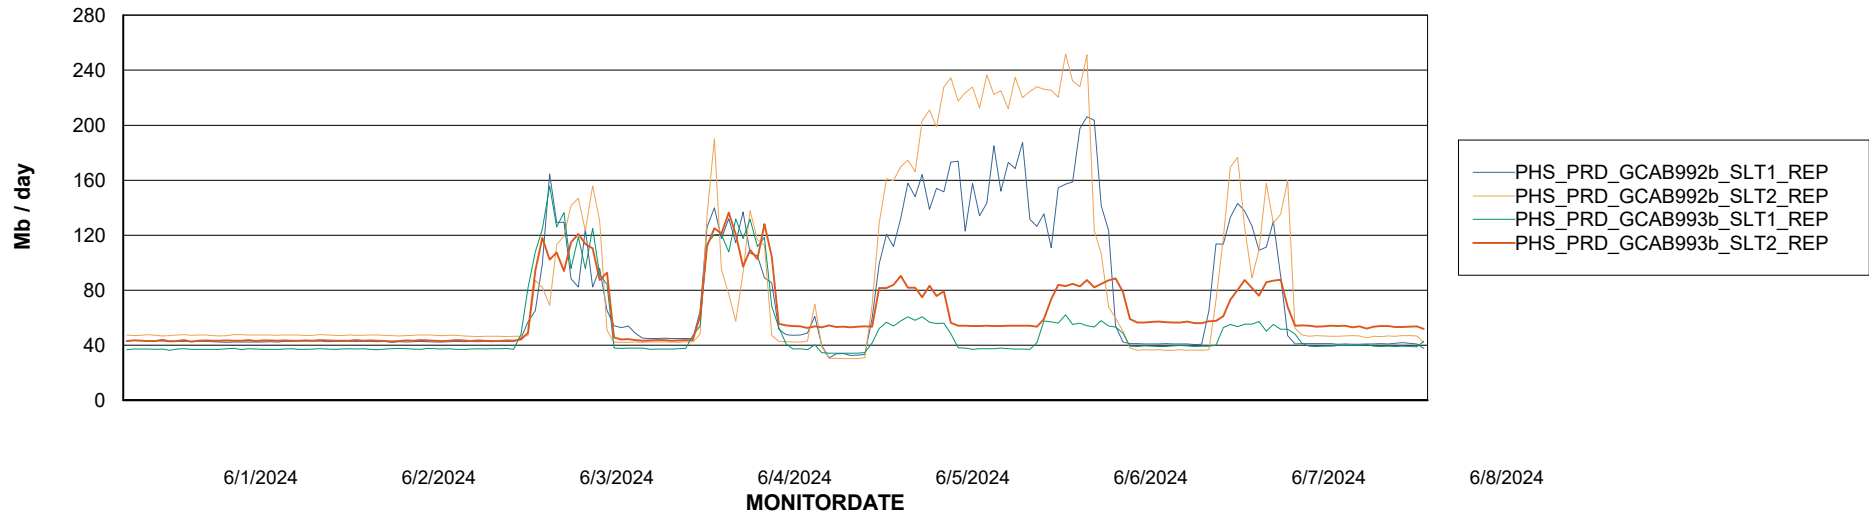

Avg memory used per ABS Server Service

Avg users per day per ABS server

Weekly SLA Customer Report

Customer PHS_Production
Database ID 47

ABSSolute Application ReportServer Services

Avg memory used per ReportServer Service