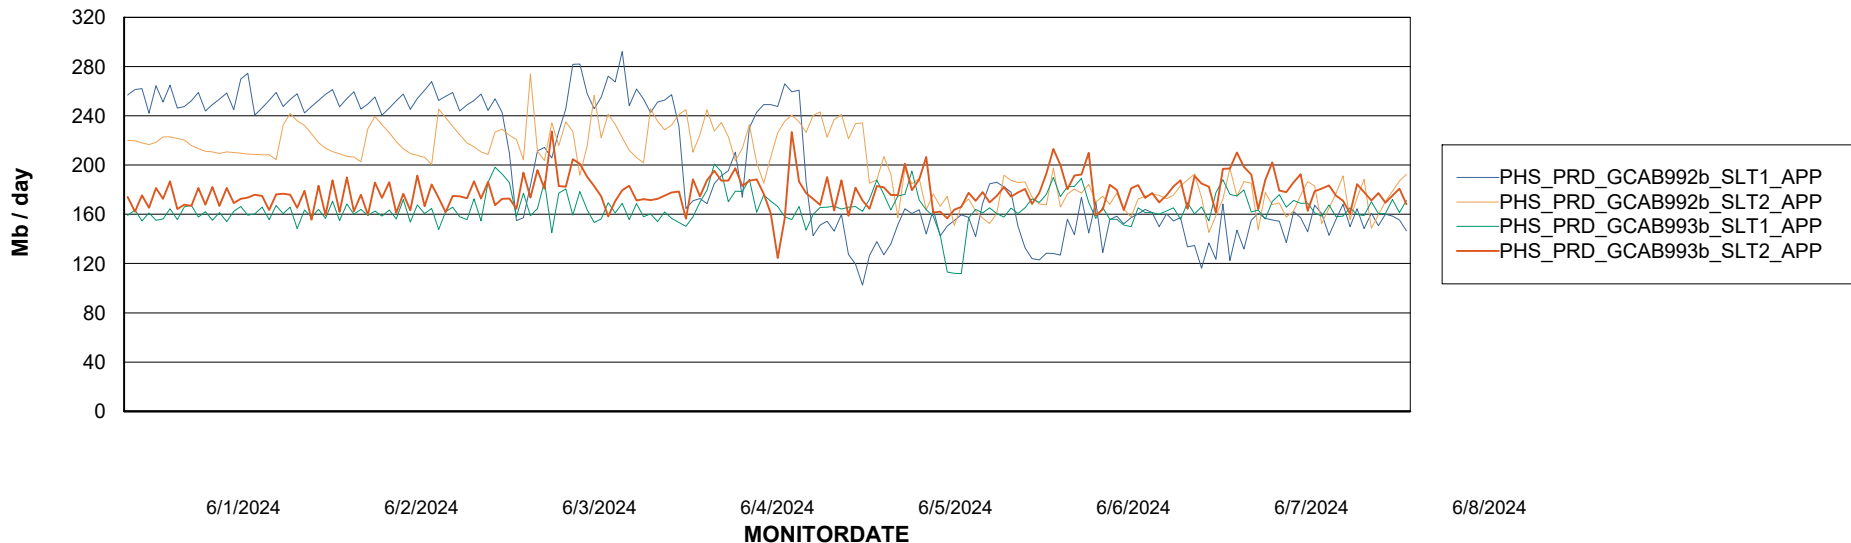

ABSSolute Application Server Services

Avg memory used per ABS Server Service