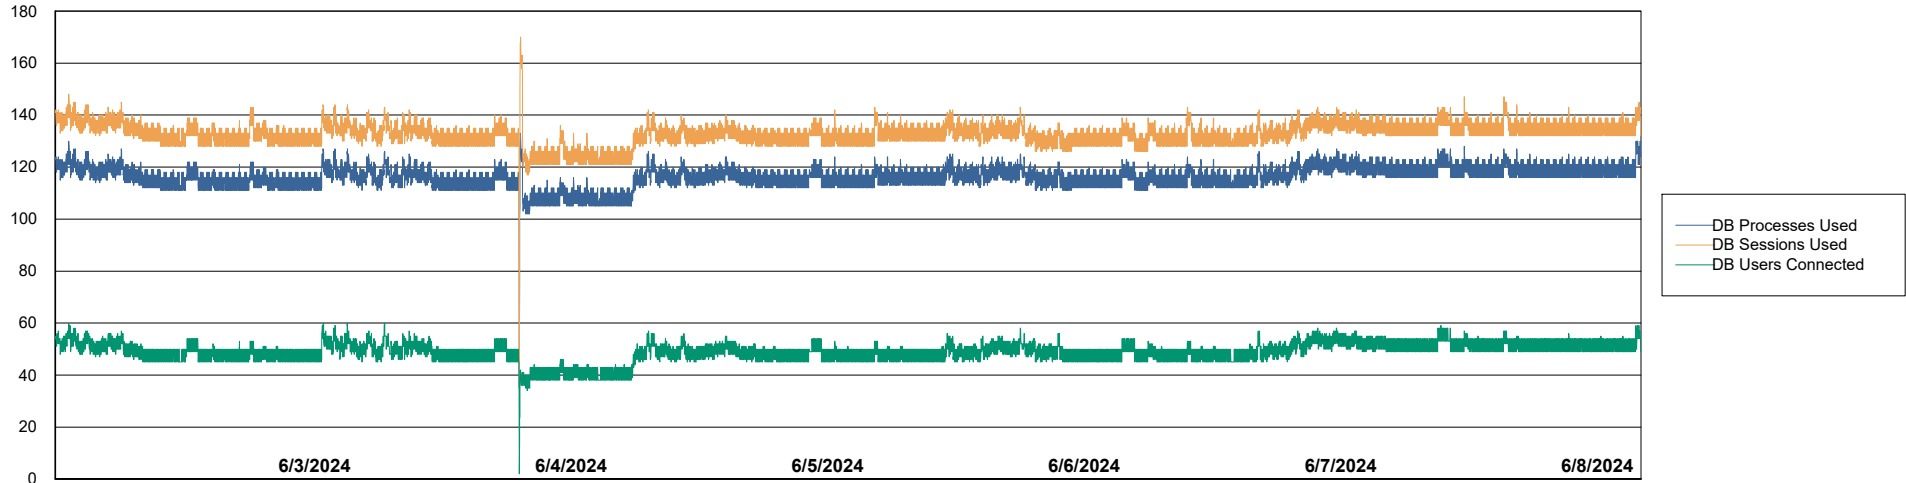

Database Performance PHS_PRD_GCAB992B_ABS1