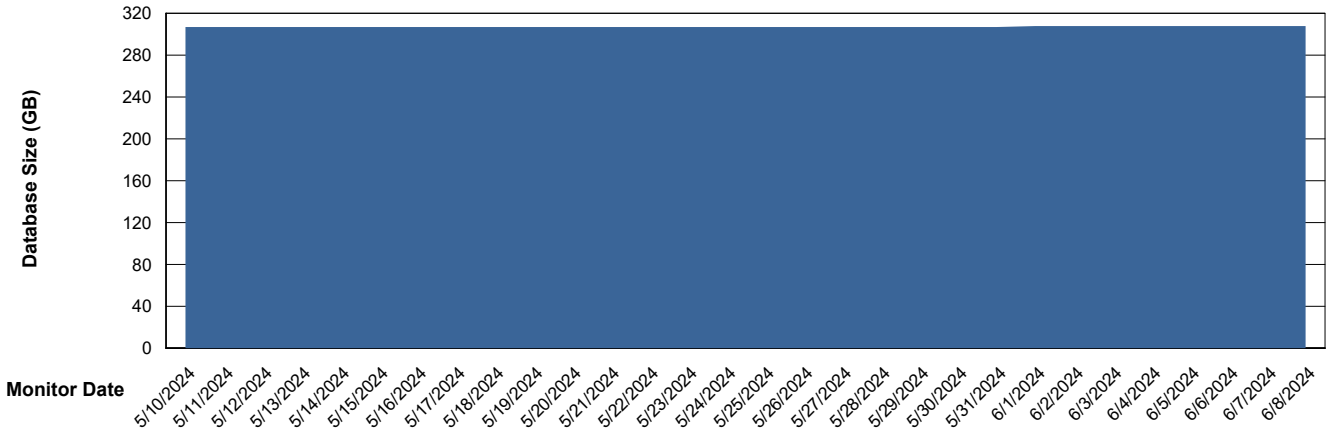

DB Processes Max 1,000

Weekly SLA Customer Report

Customer PHS_Production
 Database ID 47

DATABASE SIZE PHS_PRD_GCAB992B_ABS1

Database growth over last month

Database Tablespace PHS_PRD_GCAB992B_ABS1

Date	Tablespace Name	Filesize (Gb)	Usedsize (Gb)	Percentage free
6/8/2024	ABSDATA	140	117	16
	INDX	214	180	16
6/7/2024	ABSDATA	140	117	16
	INDX	214	180	16
6/6/2024	ABSDATA	140	117	16
	INDX	214	180	16
6/5/2024	ABSDATA	140	117	16
	INDX	214	180	16
6/4/2024	ABSDATA	140	117	16
	INDX	214	180	16
6/3/2024	ABSDATA	140	117	16
	INDX	214	180	16
6/2/2024	ABSDATA	140	117	16
	INDX	214	180	16

Weekly SLA Customer Report

Customer PHS_Production
Database ID 47

Standby Database Health PHS_Production

Recovery lag for last 7 days

Weekly SLA Customer Report

Customer PHS_Production
Database ID 47

ABSSolute Application Server Services