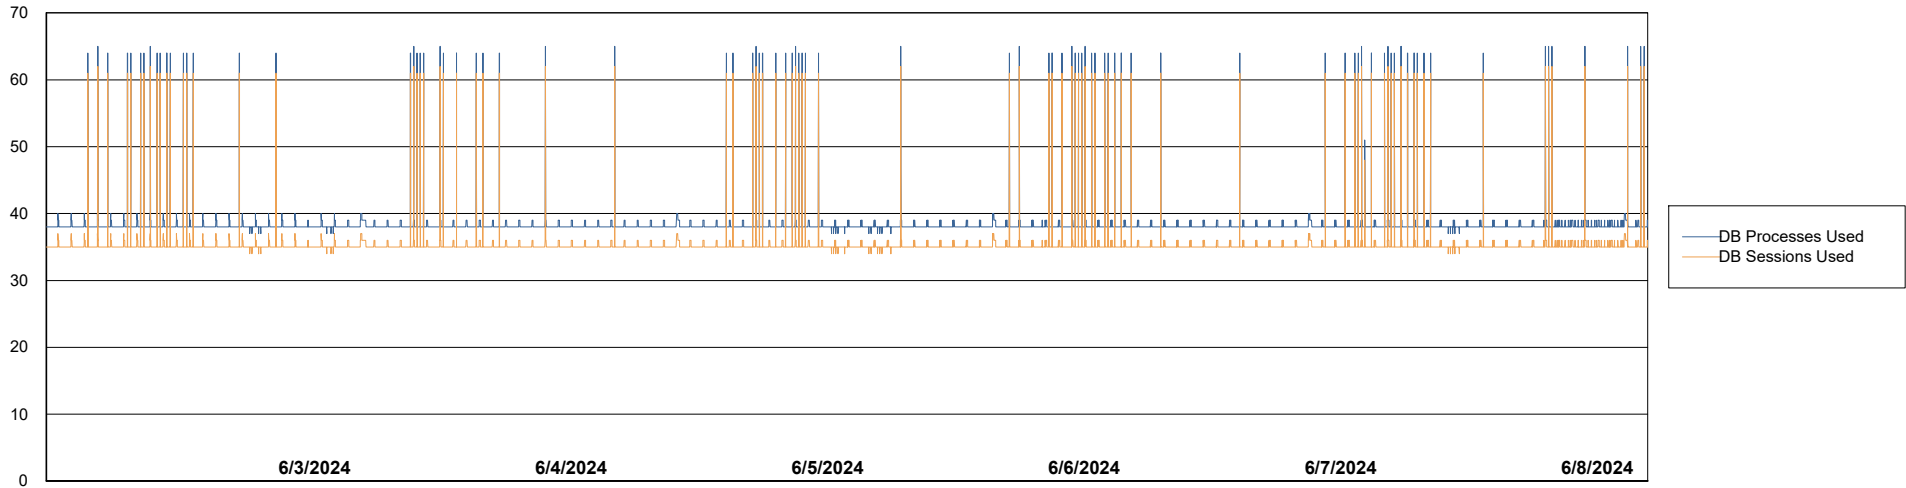

Database Performance NOA_PRD_NovoABS03_HSBABS1

DB Processes Max 300