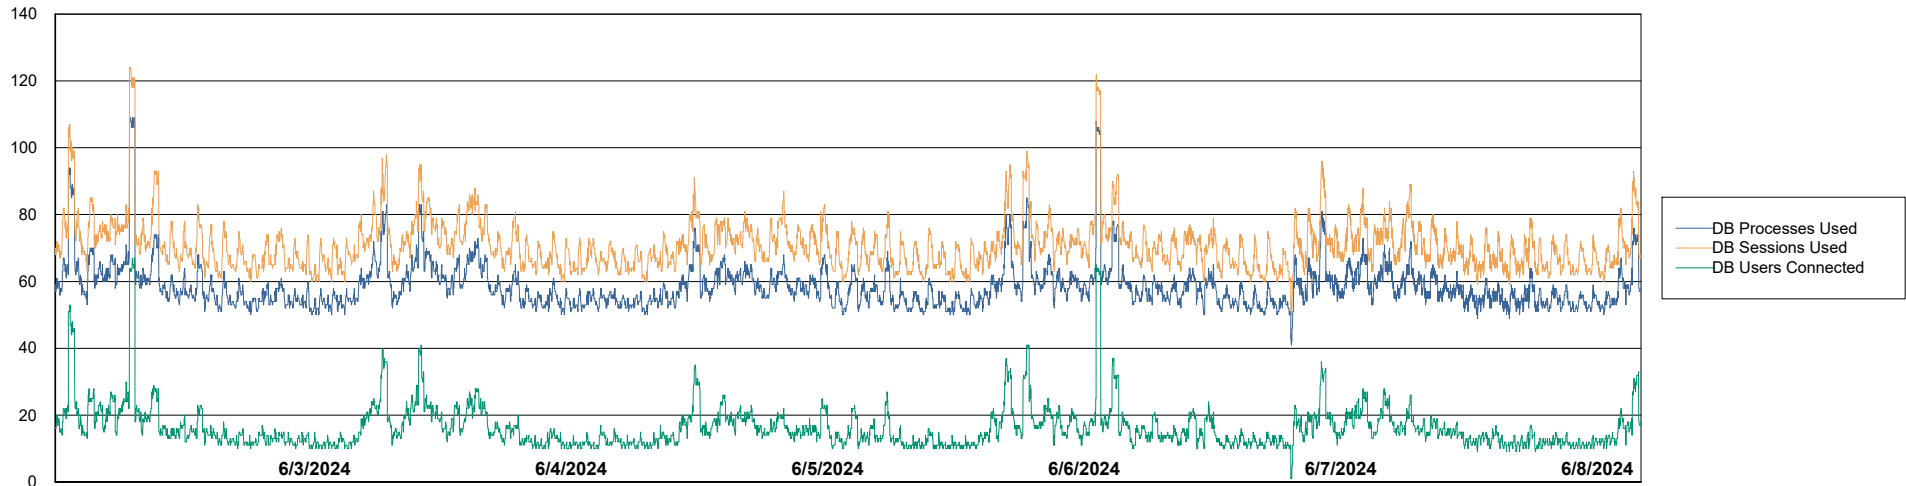

DB Processes Max 300

Weekly SLA Customer Report

Customer NOA_Production (24/7)
Database ID 116

Database Performance NOA_PRD_NOVOBI_ABS1

Weekly SLA Customer Report

Customer NOA_Production (24/7)
Database ID 116