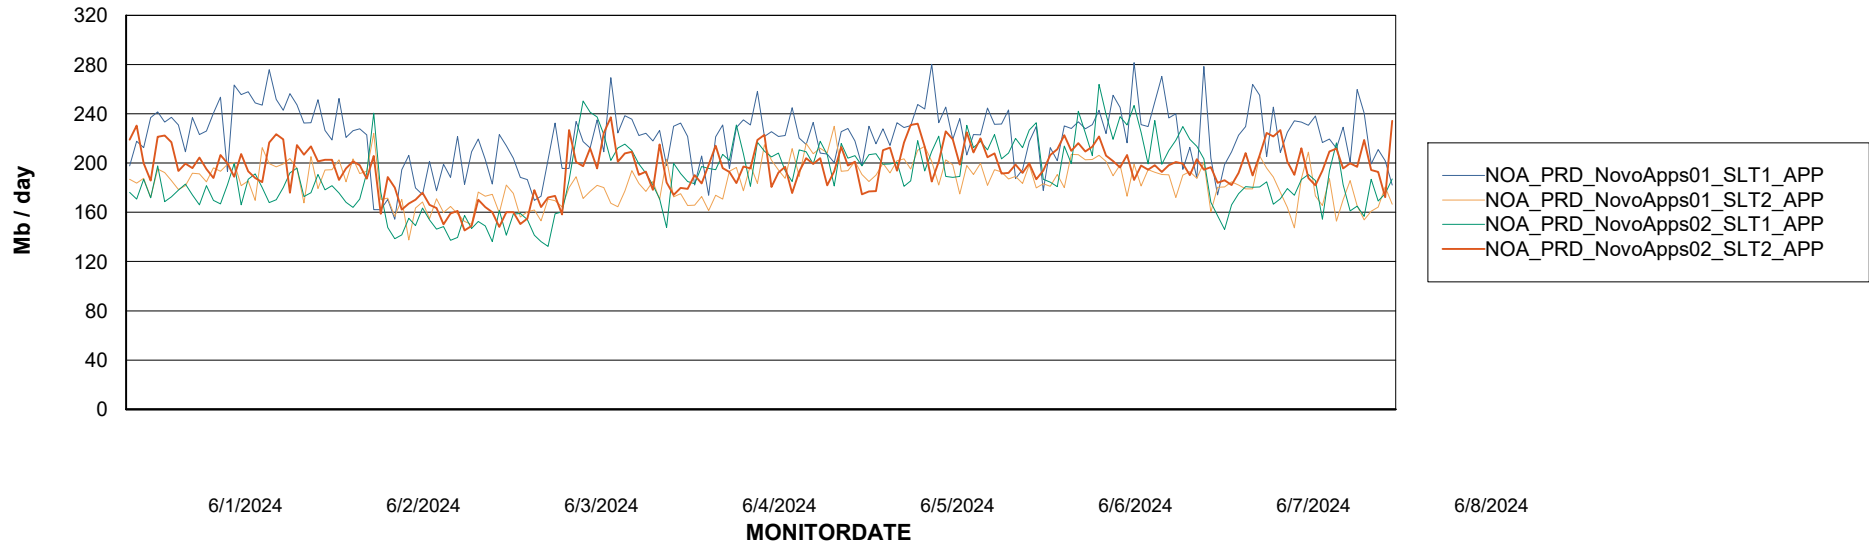

ABSSolute Application Server Services

Avg memory used per ABS Server Service