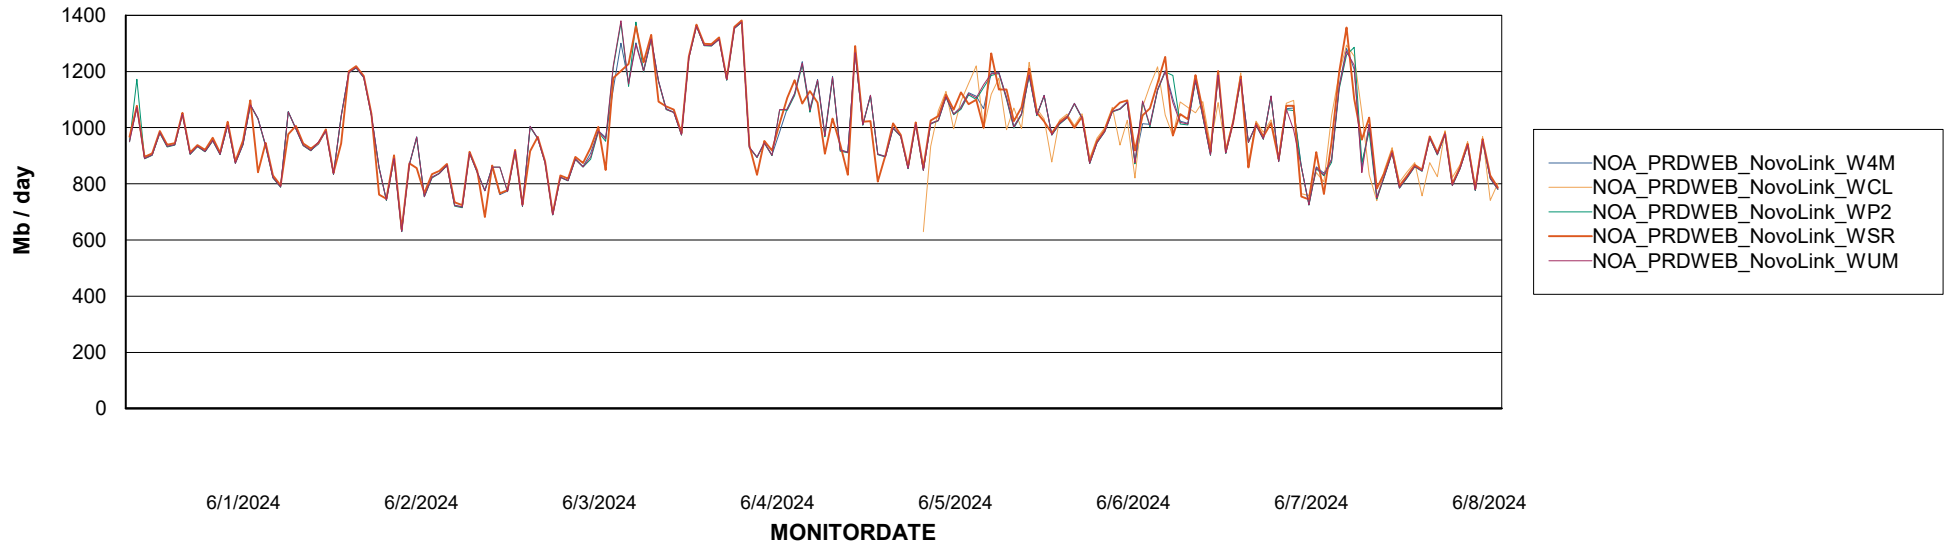

Avg memory used per ReportServer Service

Weekly SLA Customer Report

Customer NOA_Production (24/7)
Database ID 116

ABSSolute Web Component Services

Avg memory used per ABS Web component

Weekly SLA Customer Report