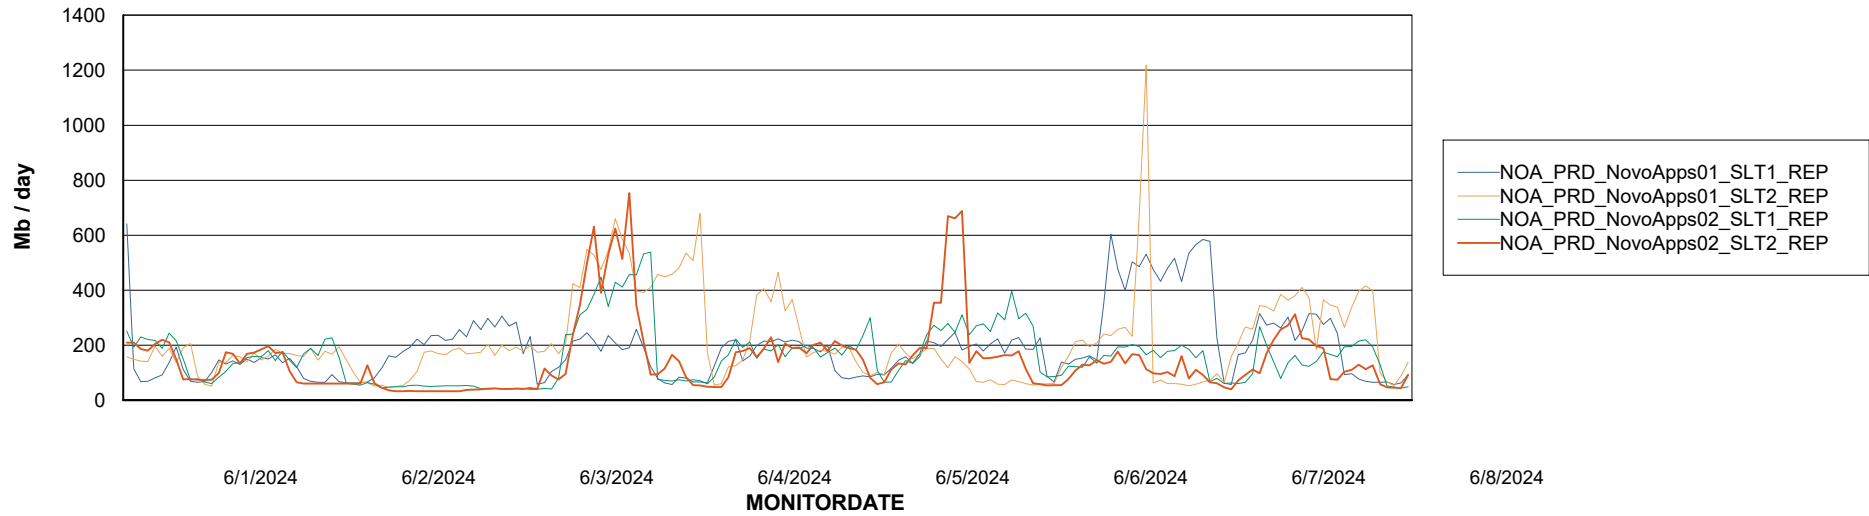

ABSSolute Application ReportServer Services

Avg memory used per ReportServer Service