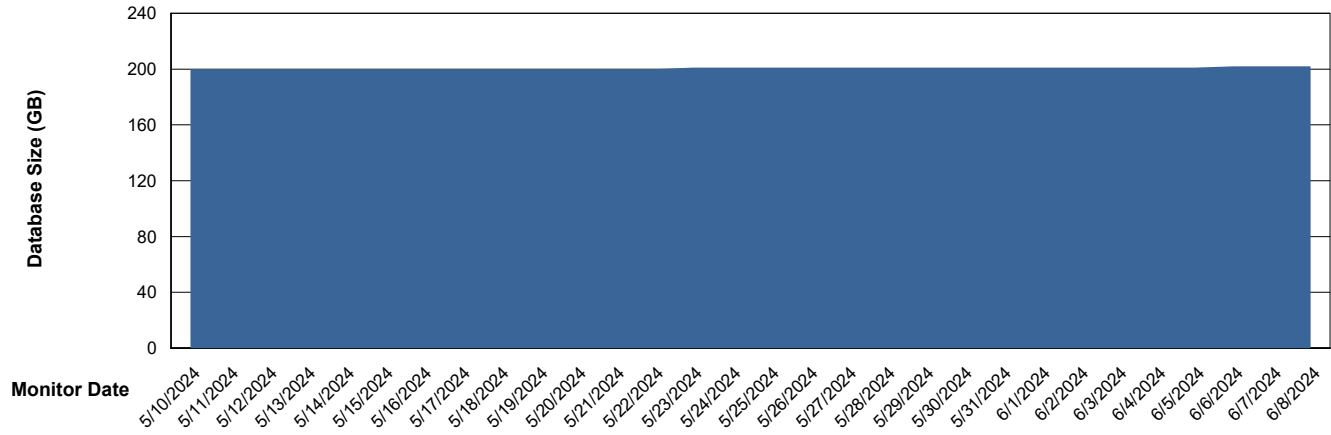

DATABASE SIZE NIX_PRD_ABSBI_ABS1

Database growth over last month