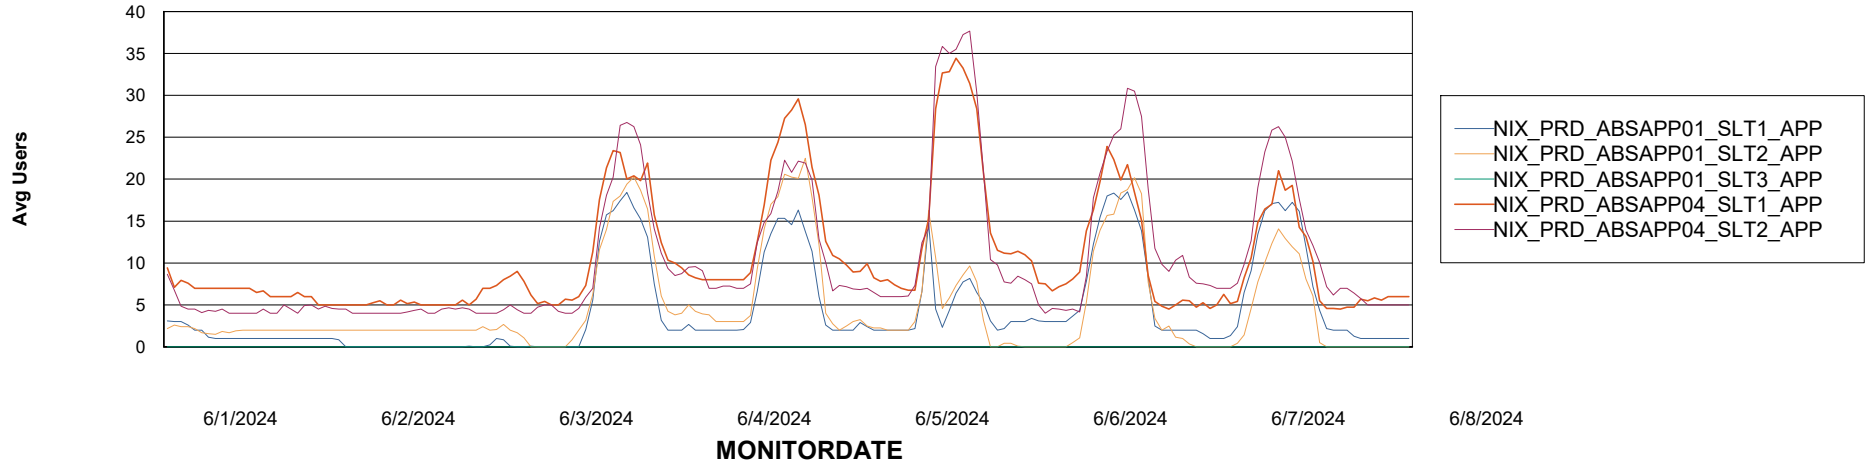

Avg users per day per ABS server