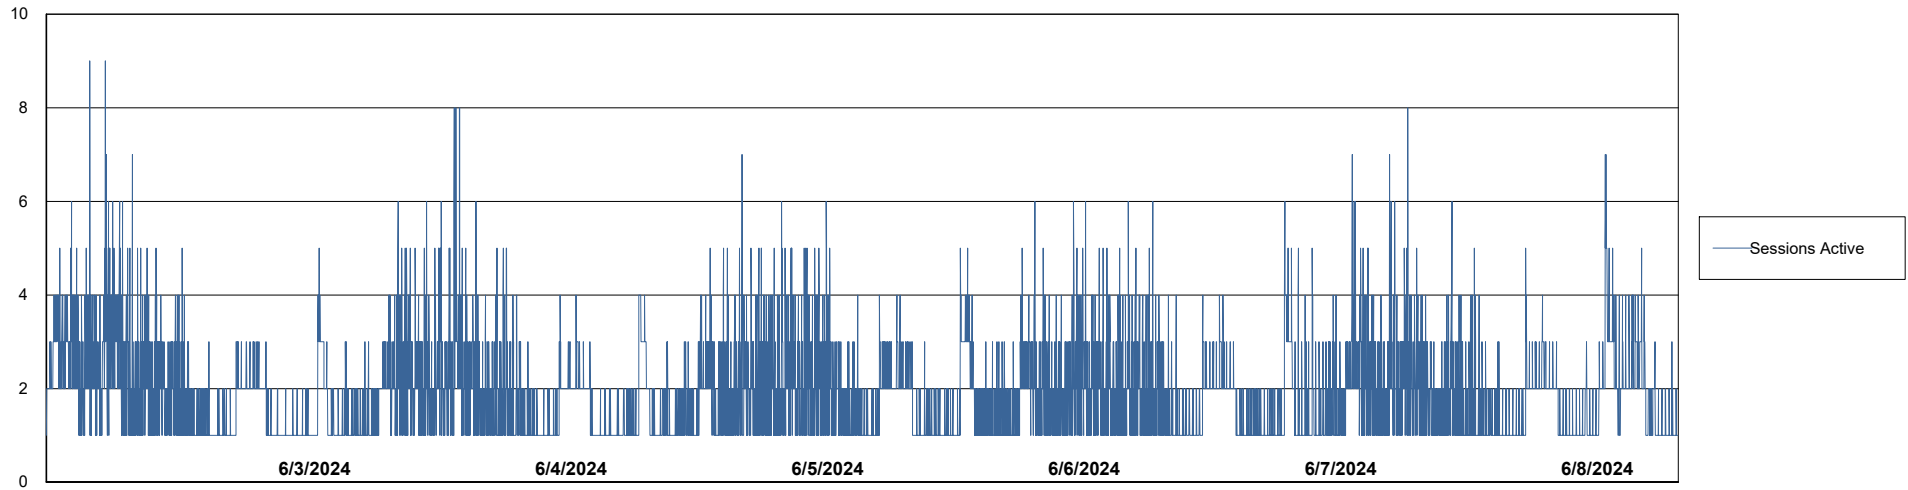

Weekly SLA Customer Report

Customer NIX_Production
Database ID 51

Database Performance NIX_PRD_ABSBI_ABS1

Weekly SLA Customer Report

Customer NIX_Production
Database ID 51

Database Performance NIX_PRD_ABSD01_ABS1