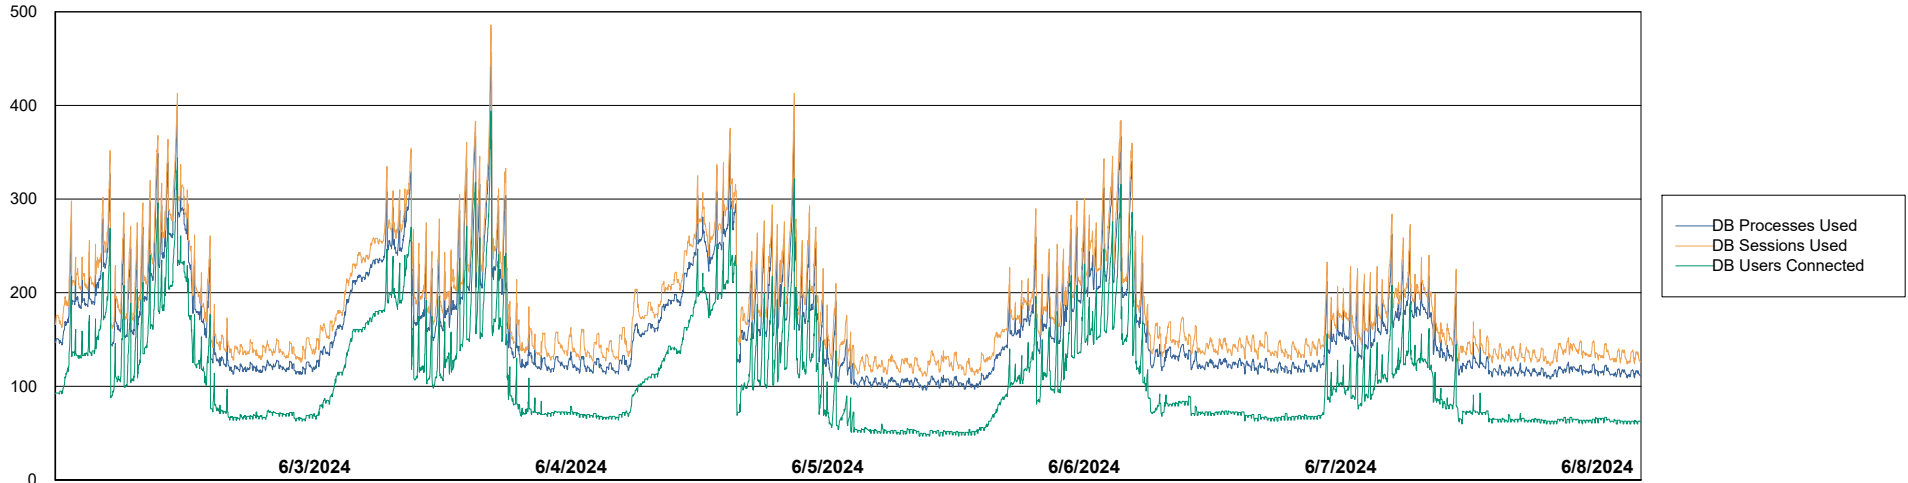

Weekly SLA Customer Report

Customer NIX_Production
Database ID 51

Database Performance NIX_PRD_ABSBI_ABS1

Weekly SLA Customer Report

Customer NIX_Production
Database ID 51

Database Performance NIX_PRD_ABSD01_ABS1