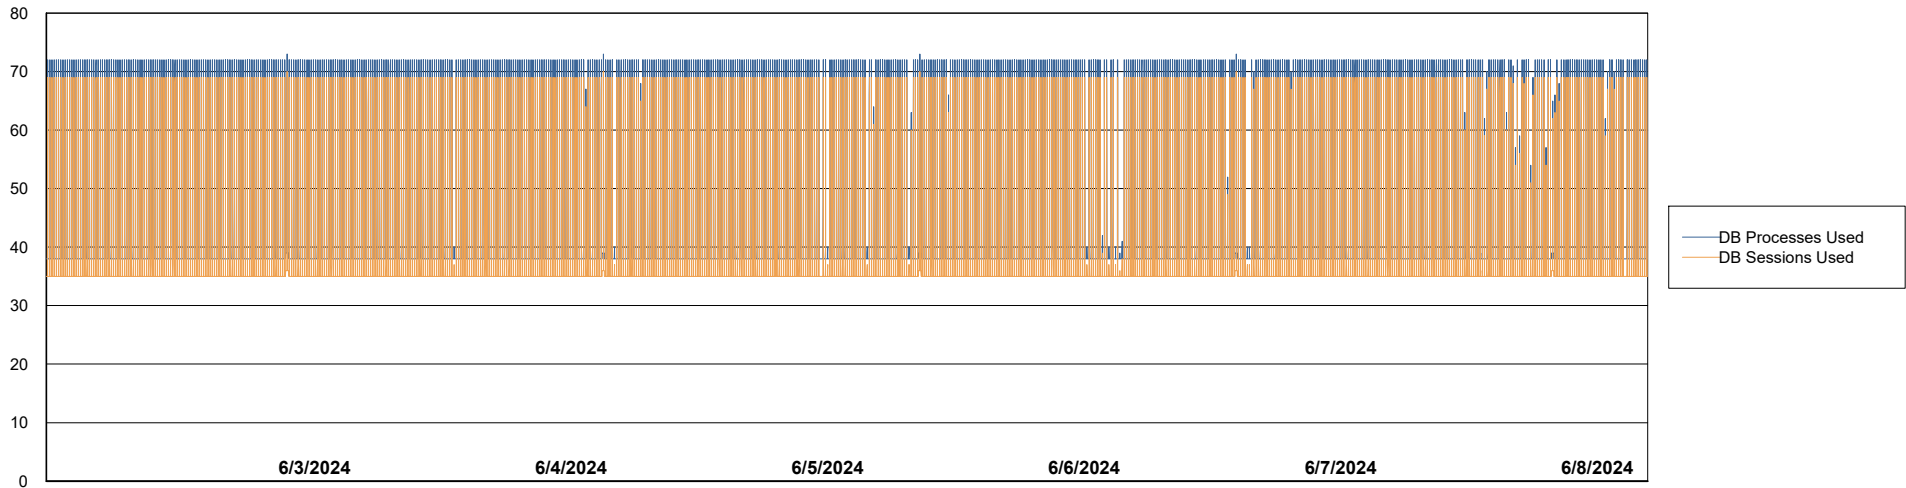

Database Performance NIX_PRD_ABSDB02_HSBABS1

DB Processes Max 300