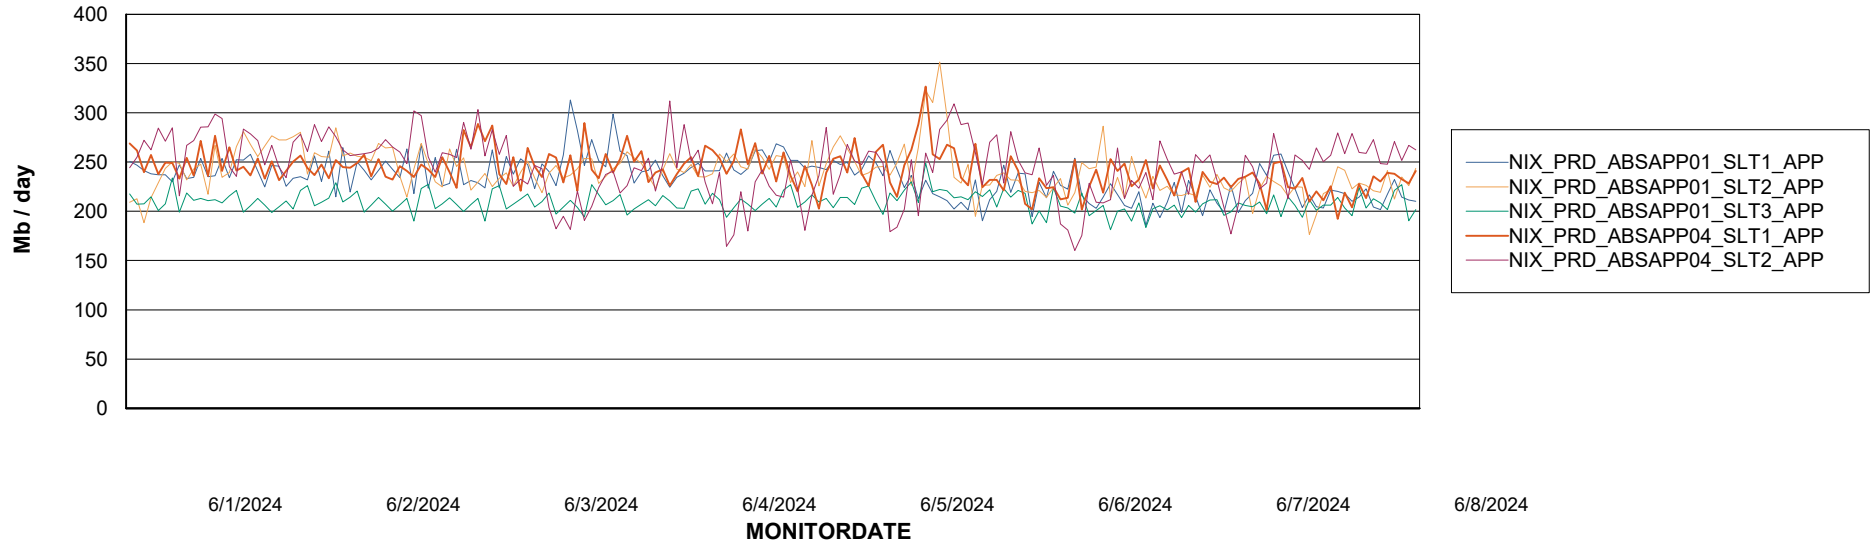

ABSSolute Application Server Services

Avg memory used per ABS Server Service