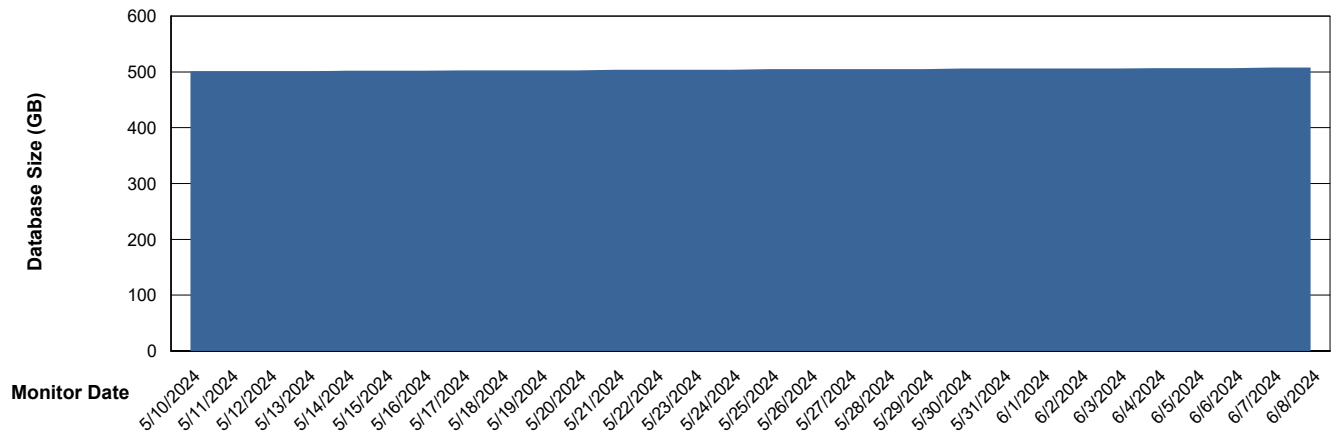

DATABASE SIZE NIX_PRD_ABSDB01_ABS1

Database growth over last month