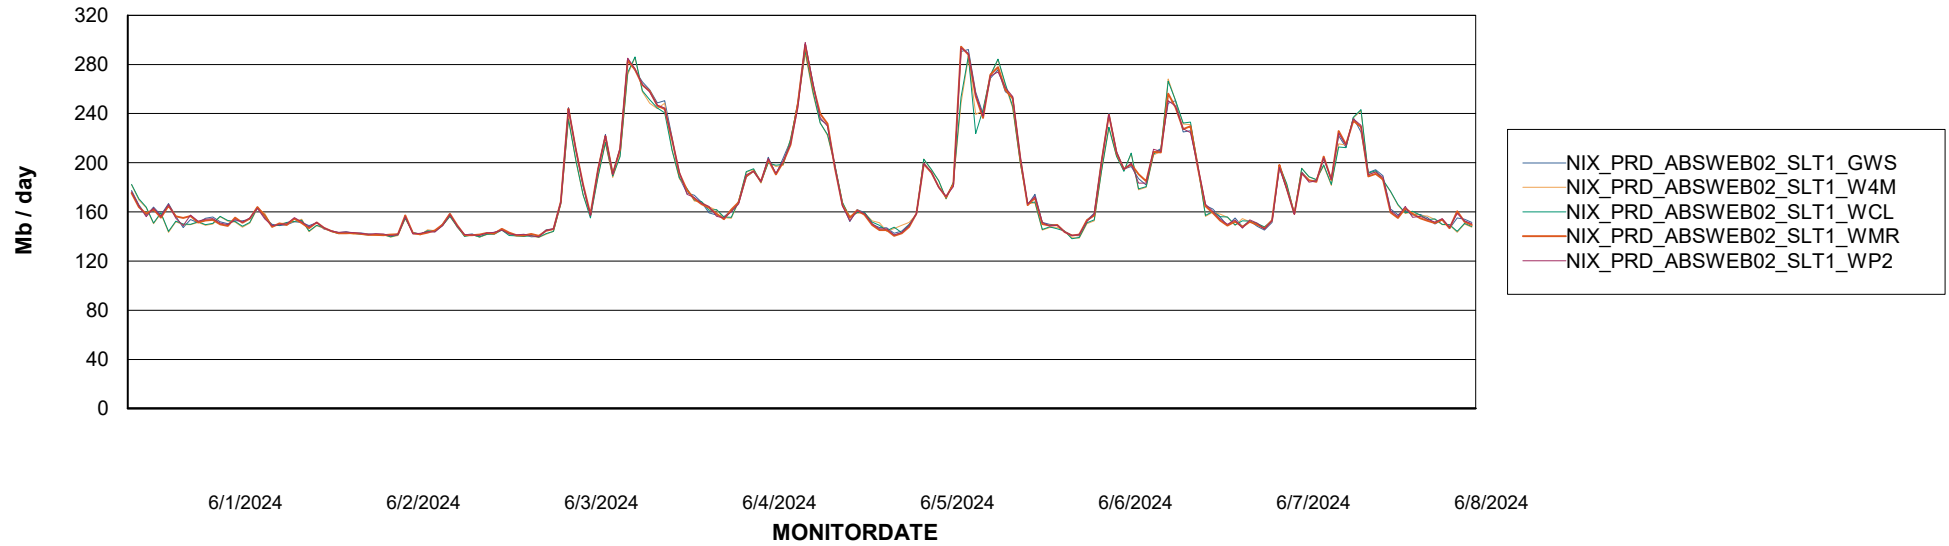

ABSSolute Web Component Services

Avg memory used per ABS Web component