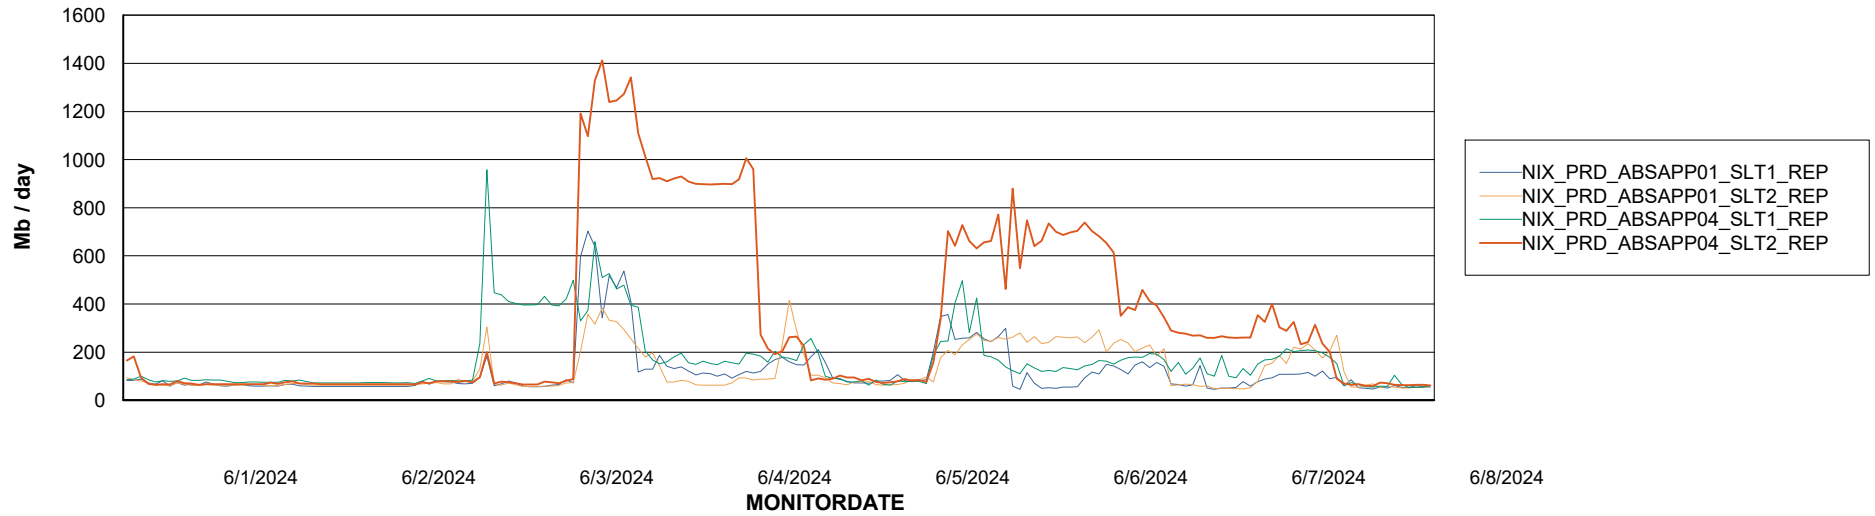

Avg memory used per ABS Server Service

Avg users per day per ABS server

Weekly SLA Customer Report

Customer NIX_Production
Database ID 51

ABSSolute Application ReportServer Services

Avg memory used per ReportServer Service