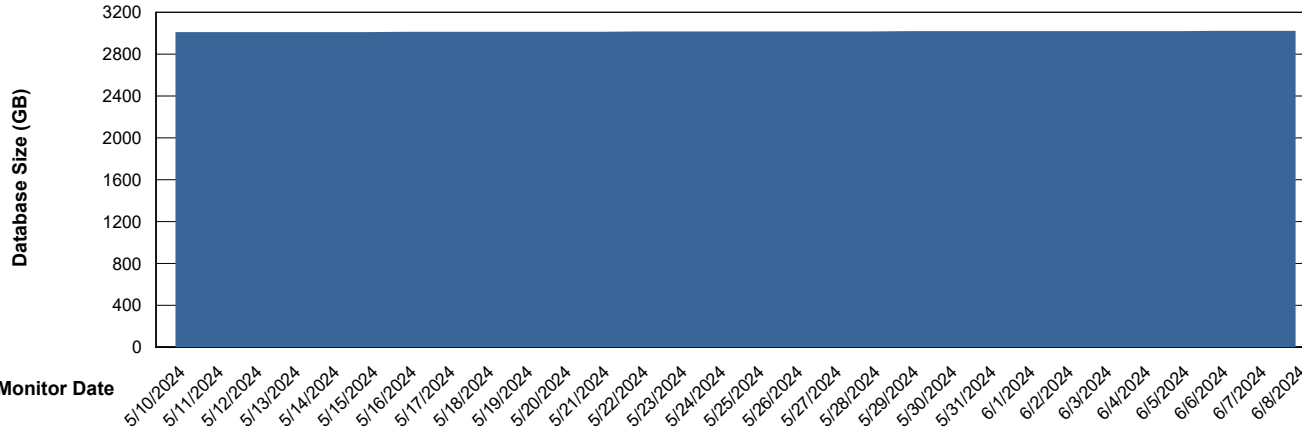

Database growth over last month

Database Tablespace LTS_TST_CLSABSDB01T_ABST

Date	Tablespace Name	Filesize (Gb)	Usedsize (Gb)	Percentage free
6/8/2024	ABSDATA	1,183	1,103	7
	INDX	2,102	1,911	9
6/7/2024	ABSDATA	1,183	1,103	7
	INDX	2,102	1,911	9
6/6/2024	ABSDATA	1,183	1,102	7
	INDX	2,102	1,910	9
6/5/2024	ABSDATA	1,183	1,102	7
	INDX	2,102	1,910	9
6/4/2024	ABSDATA	1,183	1,102	7
	INDX	2,102	1,910	9
6/3/2024	ABSDATA	1,183	1,102	7
	INDX	2,102	1,909	9
6/2/2024	ABSDATA	1,183	1,101	7
	INDX	2,102	1,909	9