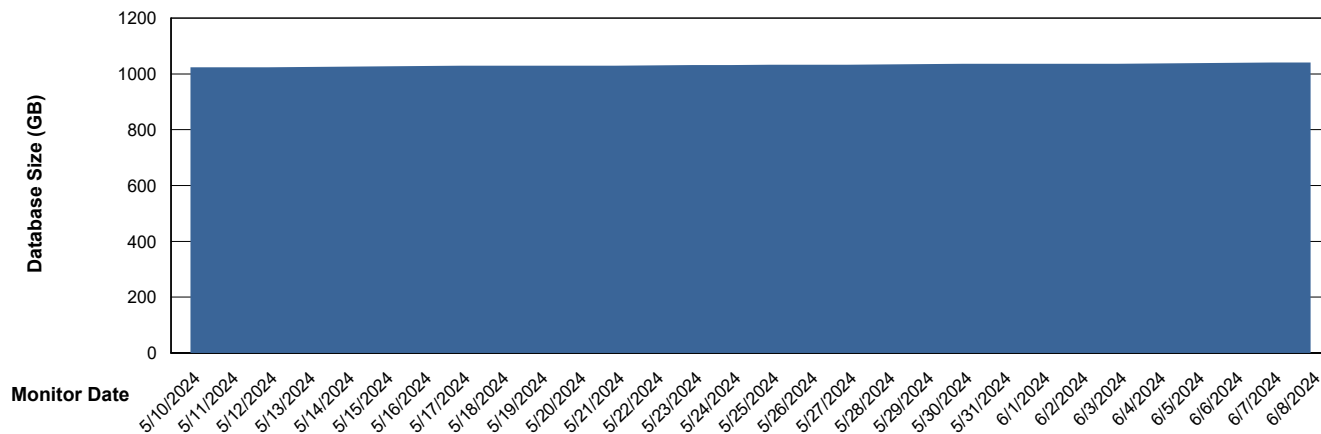

Customer LTS(CleanLease)_Production
Database ID 126

DATABASE SIZE LTS_PRD_CLSABSBI01_ABS1

Database growth over last month

DATABASE SIZE LTS_PRD_CLSABSDB01_ABS1

Database growth over last month

Weekly SLA Customer Report