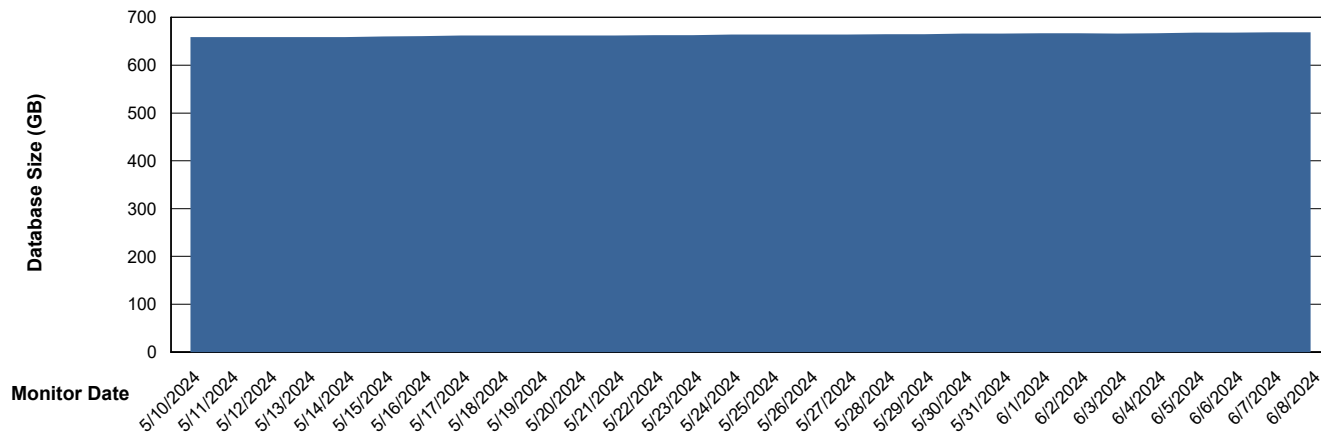

DATABASE SIZE LTS_PRD_CLSABSBI01_ABS1

Database growth over last month