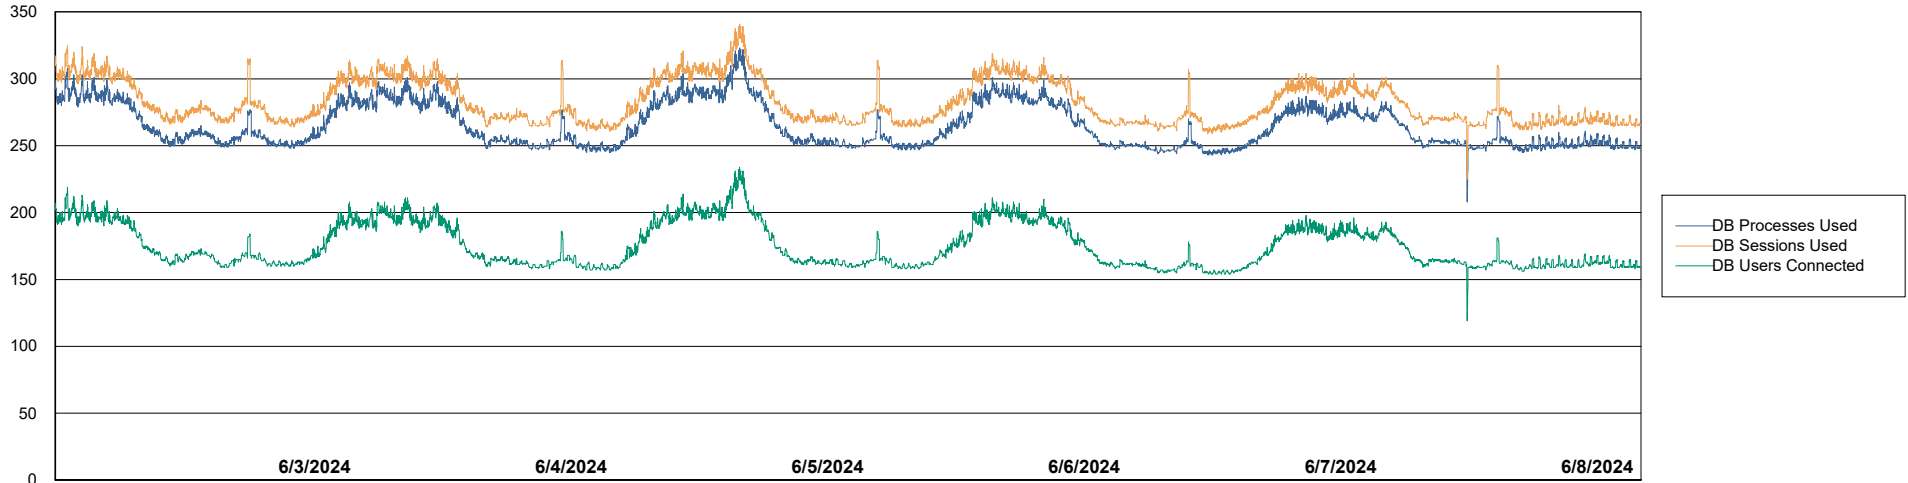

Weekly SLA Customer Report

Customer LTS(CleanLease)_Production
Database ID 126

Database Performance LTS_PRD_CLSABSBI01_ABS1

Weekly SLA Customer Report

Customer LTS(CleanLease)_Production
Database ID 126

Database Performance LTS_PRD_CLSABSD01_ABS1