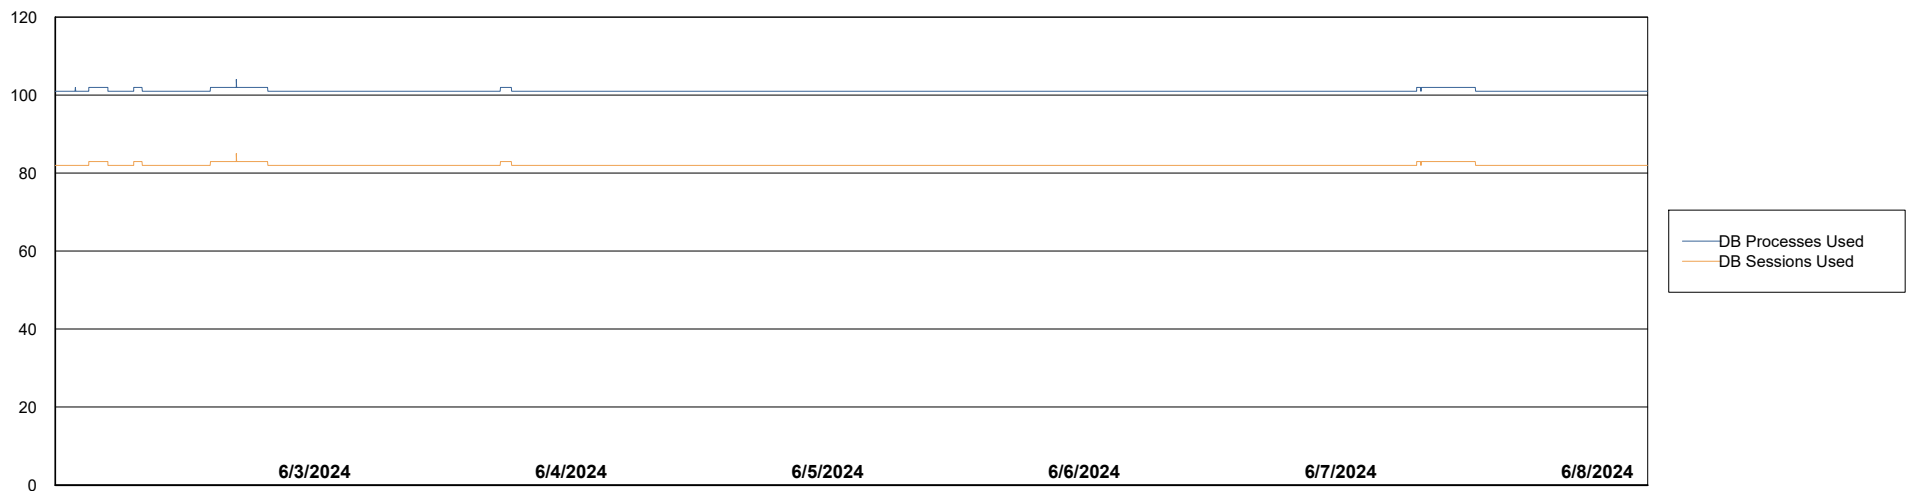

Database Performance LTS_PRD_CLSABSDB02_HSBABS1

DB Processes Max 0
DB Processes Max 1,000
DB Processes Max 4