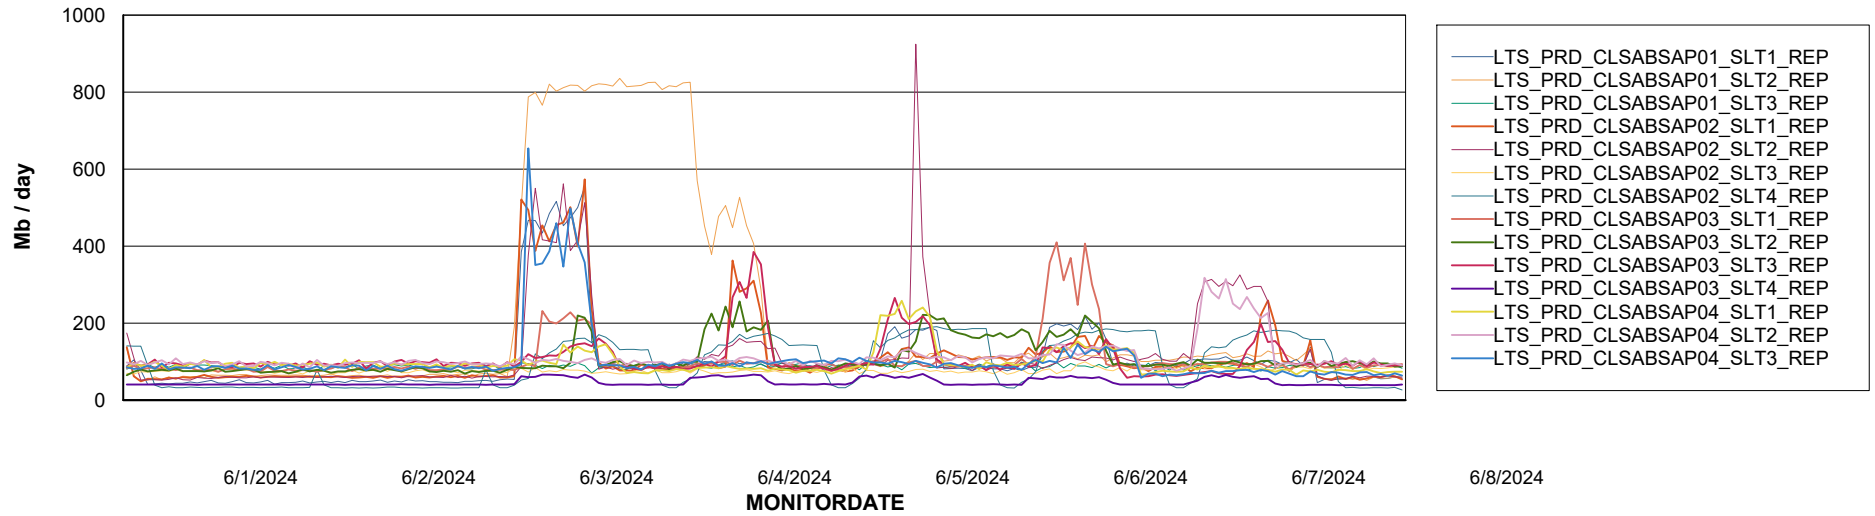

ABSSolute Application ReportServer Services

Avg memory used per ReportServer Service