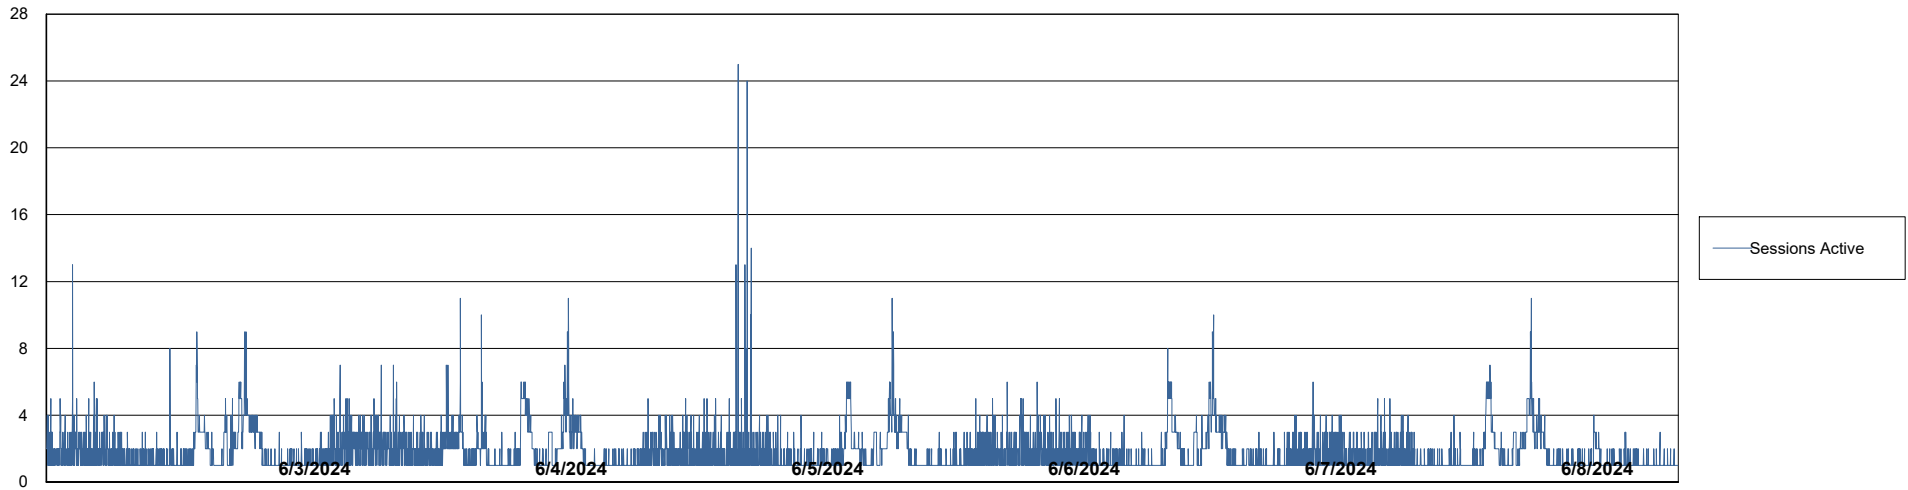

Weekly SLA Customer Report

Customer LTS(CleanLease)_Production
Database ID 126

Database Performance LTS_PRD_CLSABSBI01_ABS1

Weekly SLA Customer Report

Customer LTS(CleanLease)_Production
Database ID 126

Database Performance LTS_PRD_CLSABSD01_ABS1