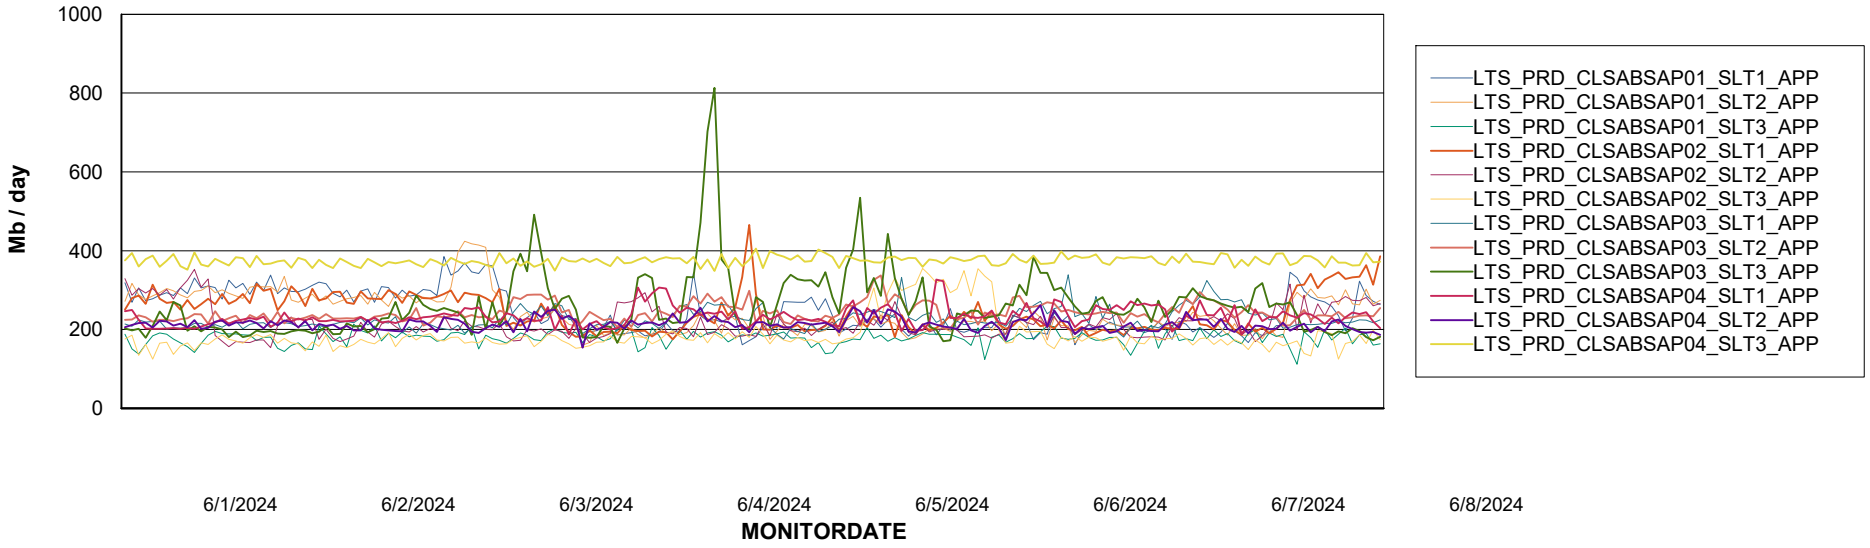

ABSSolute Application Server Services

Avg memory used per ABS Server Service