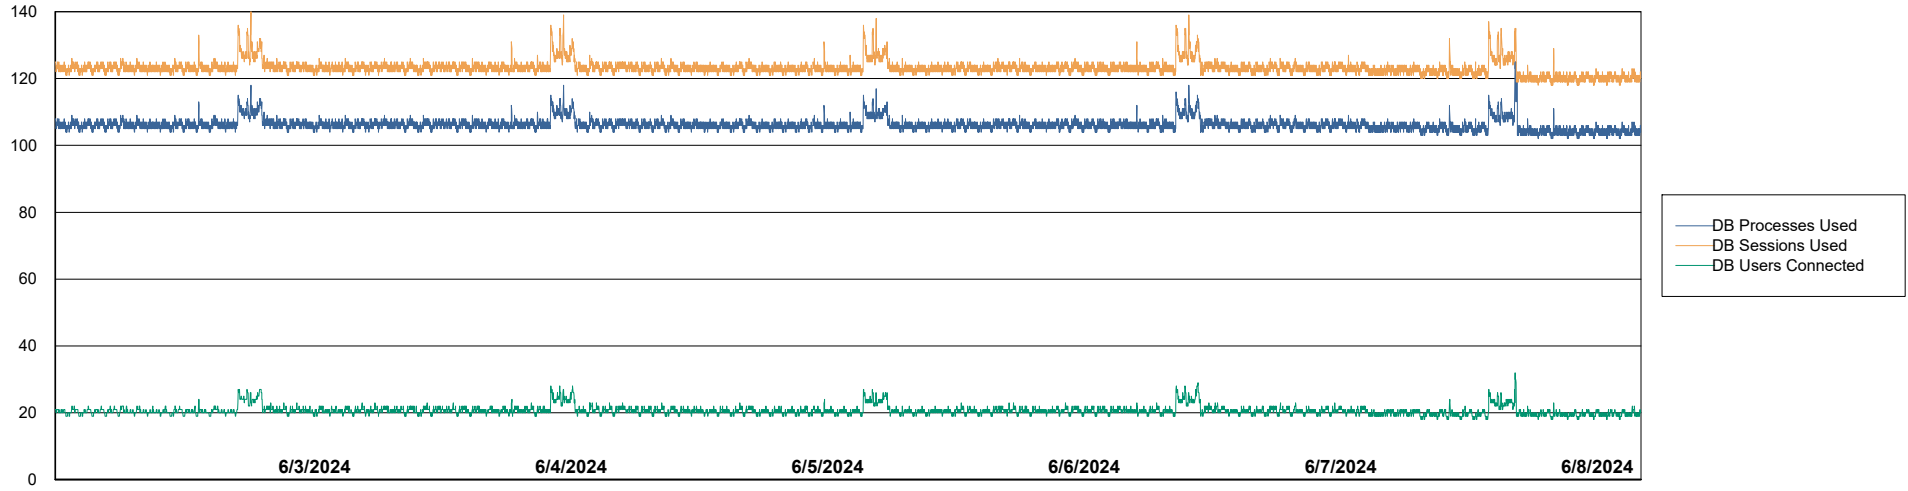

Weekly SLA Customer Report

Customer KLH_Production (24/7)
Database ID 139

Database Performance KLH_PRD_SRSBIDB01_ABS1

Weekly SLA Customer Report

Customer KLH_Production (24/7)
Database ID 139

Database Performance KLH_PRD_SRSDDB01_ABS1