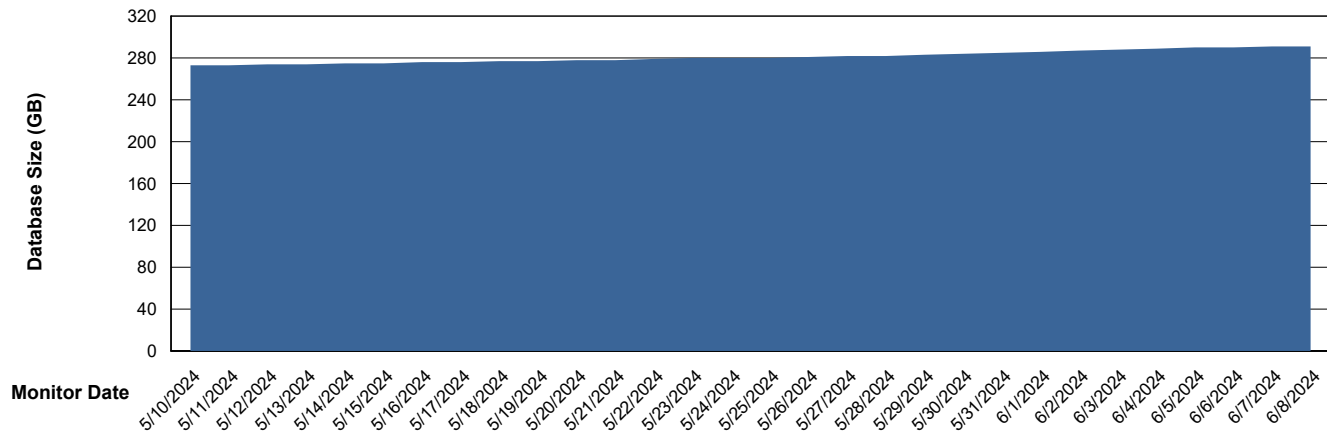

Customer KLH_Production (24/7)
Database ID 139

DATABASE SIZE KLH_PRD_SRSBIDB01_ABS1

Database growth over last month

DATABASE SIZE KLH_PRD_SRSDB01_ABS1

Database growth over last month

Weekly SLA Customer Report