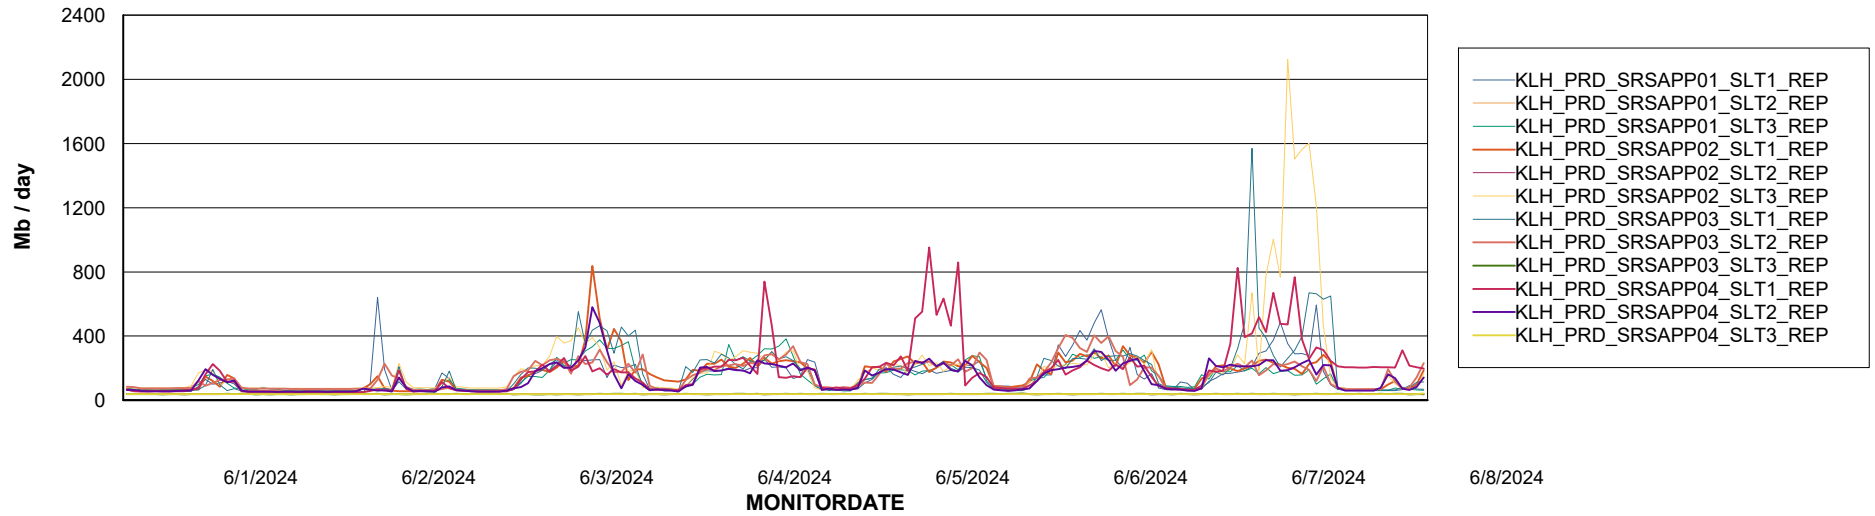

ABSSolute Application ReportServer Services

Avg memory used per ReportServer Service