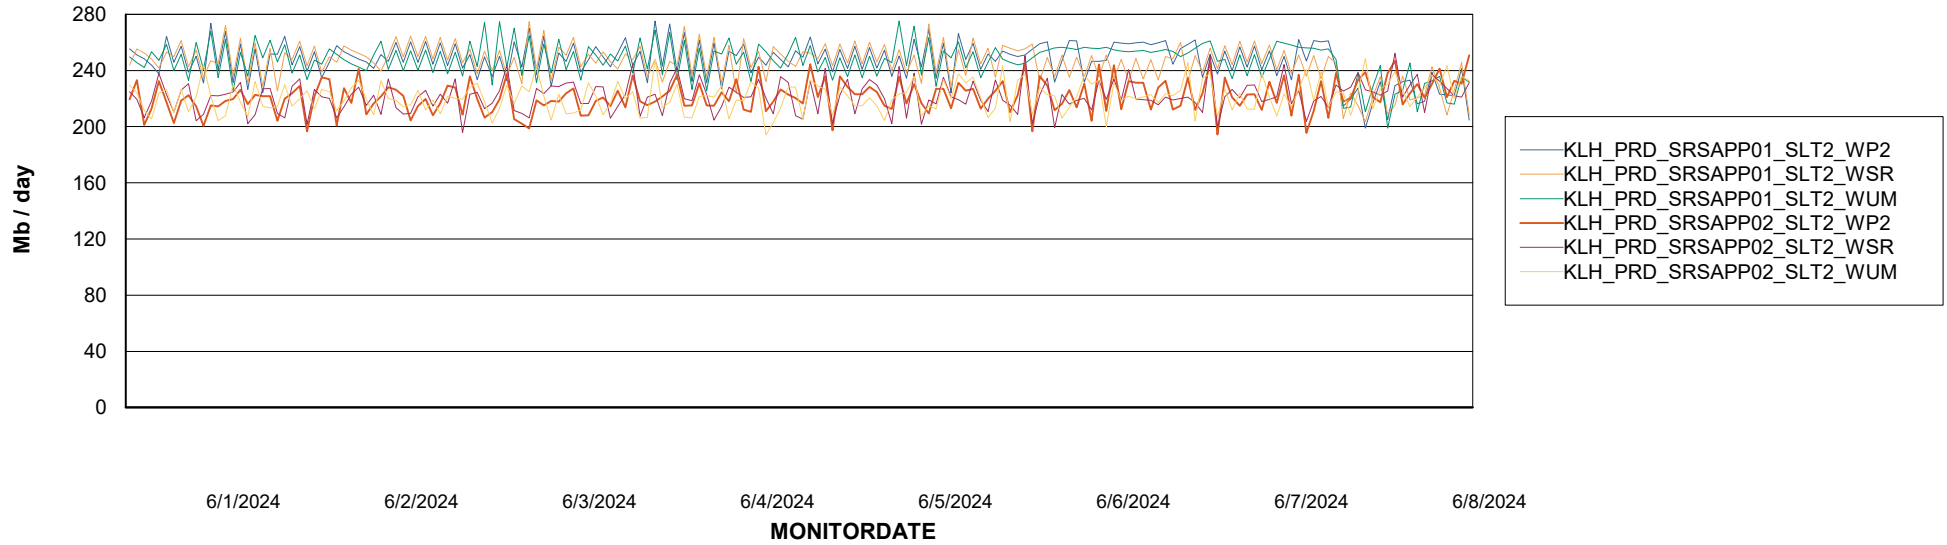

ABSolute Web Component Services

Avg memory used per ABS Web component