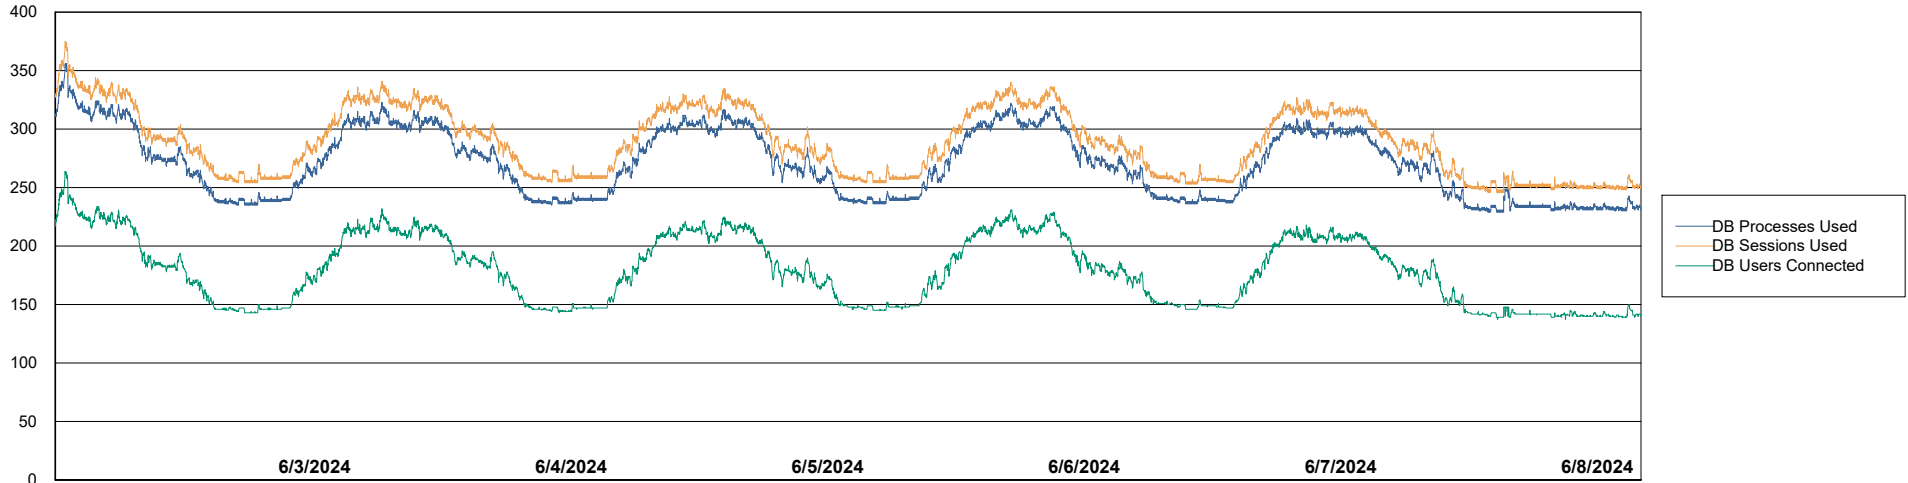

Weekly SLA Customer Report

Customer KLH_Production (24/7)
Database ID 139

Database Performance KLH_PRD_SRSBIDB01_ABS1

Weekly SLA Customer Report

Customer KLH_Production (24/7)
Database ID 139

Database Performance KLH_PRD_SRSDDB01_ABS1