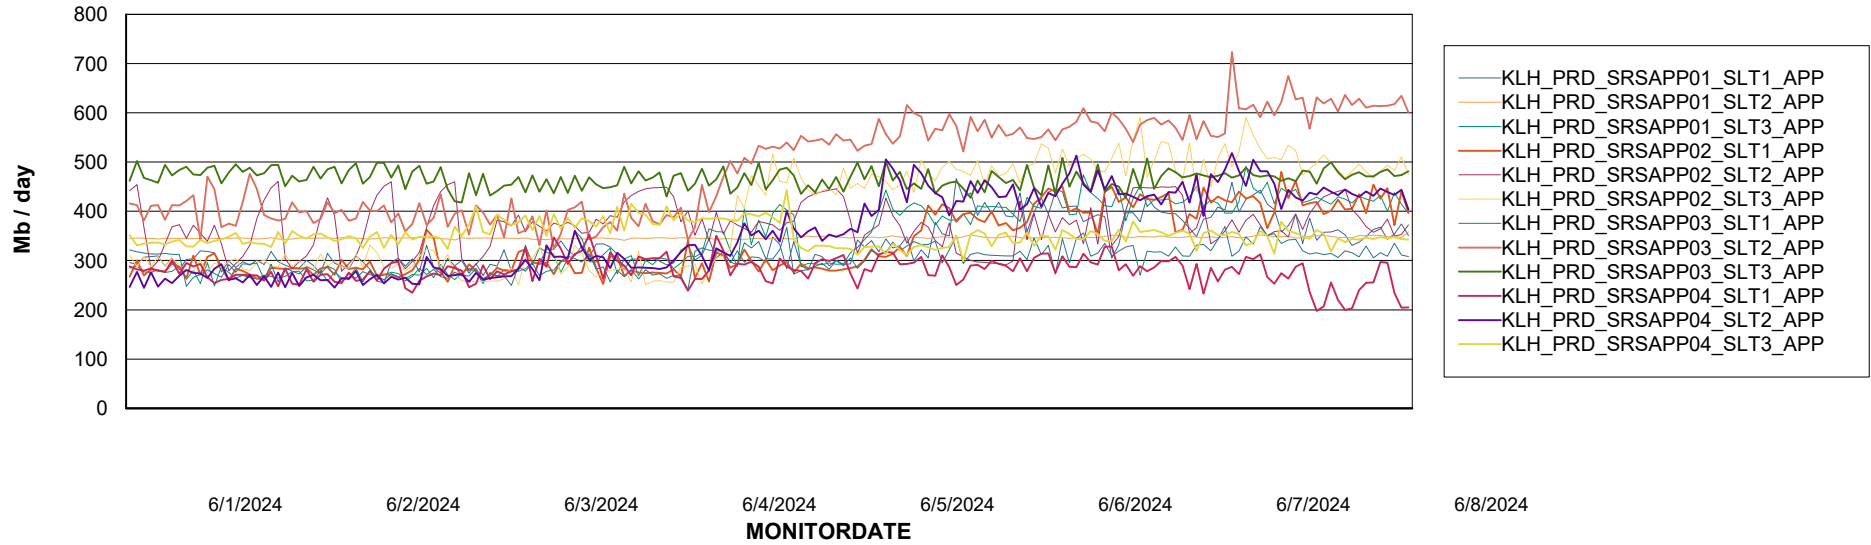

ABSSolute Application Server Services

Avg memory used per ABS Server Service