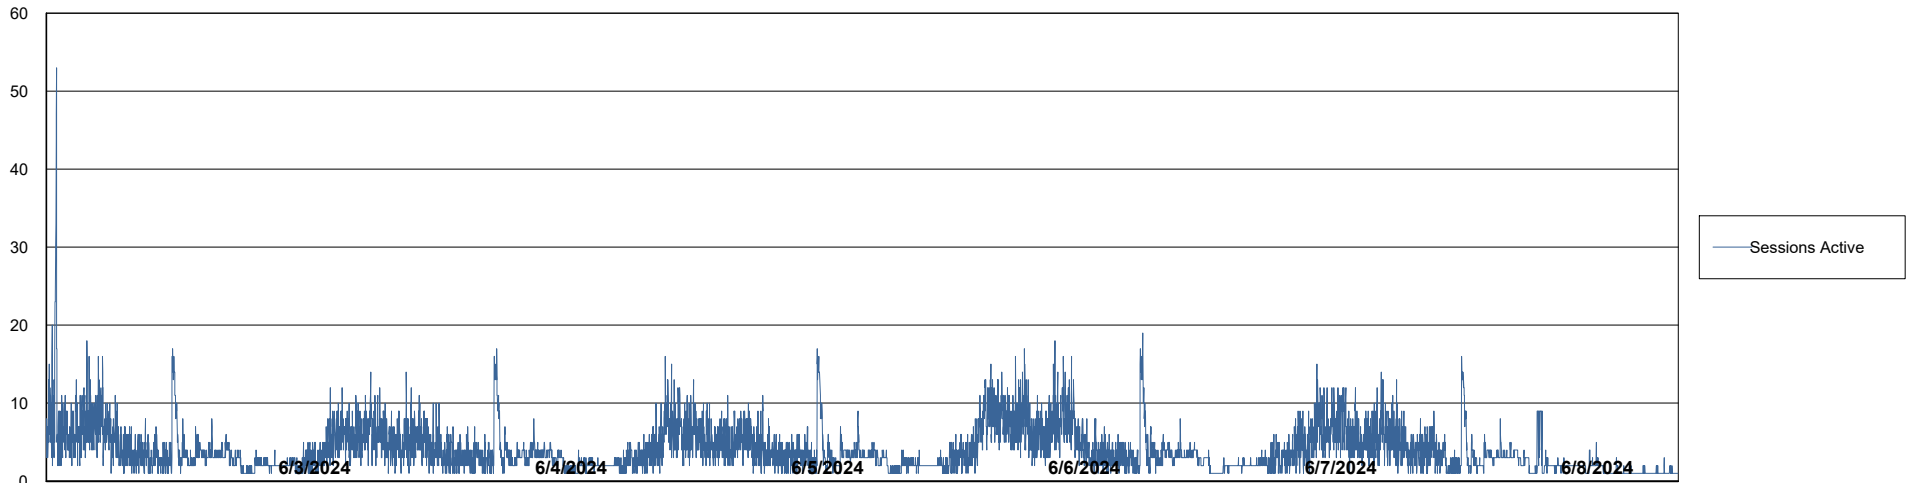

Weekly SLA Customer Report

Customer KLH_Production (24/7)
Database ID 139

Database Performance KLH_PRD_SRSBIDB01_ABS1

Weekly SLA Customer Report

Customer KLH_Production (24/7)
Database ID 139

Database Performance KLH_PRD_SRSDDB01_ABS1