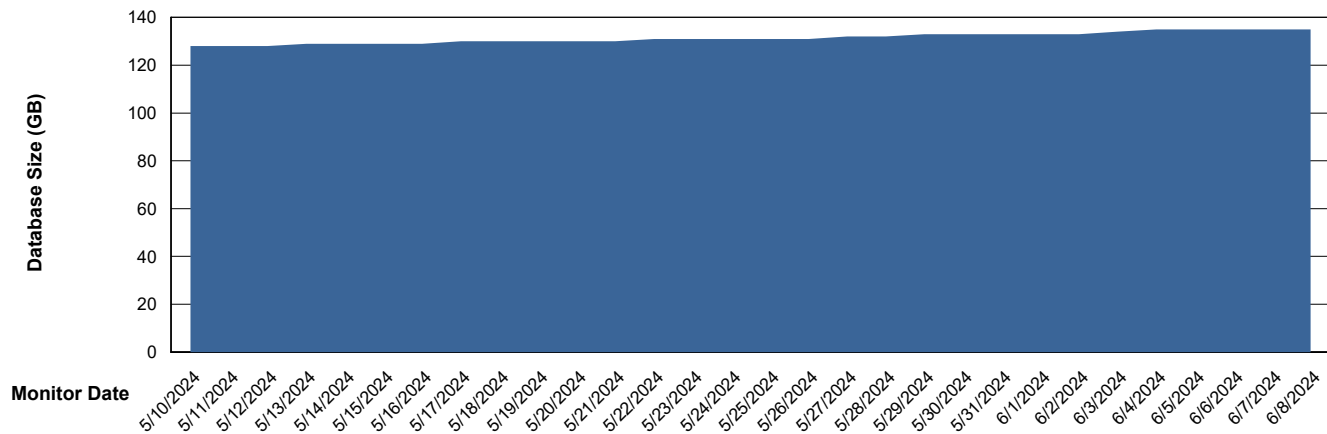

DATABASE SIZE KLH_PRD_SRSBIDB01_ABS1

Database growth over last month