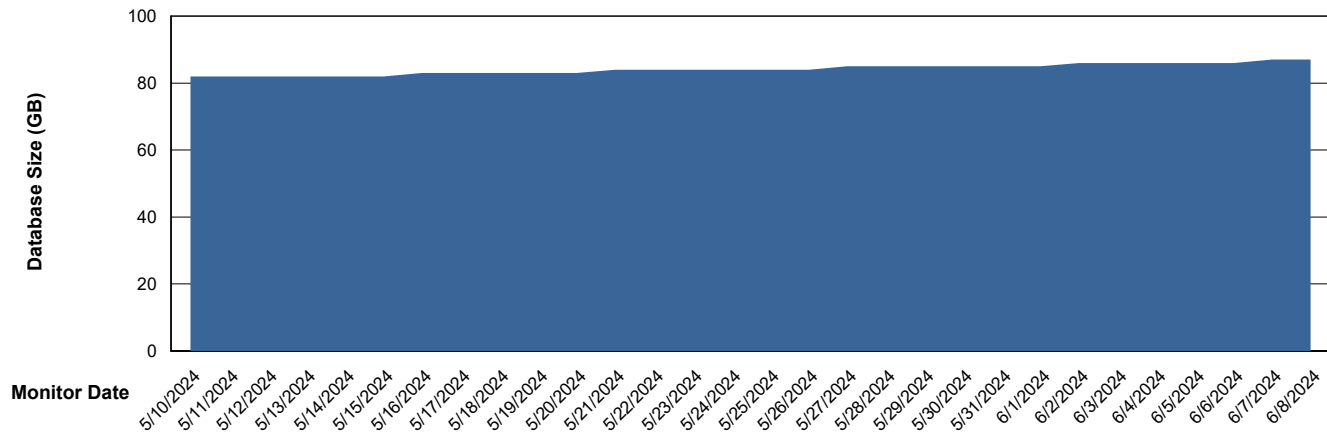

Weekly SLA Customer Report

Customer KBR_Production
Database ID 117

Database Performance KBR_PRD_DB-SRV2_HSBABS1

DB Processes Max 1,000

Weekly SLA Customer Report

Customer KBR_Production
Database ID 117

DATABASE SIZE KBR_PRD_BI-DBSRV_ABS1

Database growth over last month

DATABASE SIZE KBR_PRD_DB-SRV1_ABS1

Database growth over last month

Weekly SLA Customer Report

Customer KBR_Production
 Database ID 117

Database Tablespace KBR_PRD_BI-DBSRV_ABS1