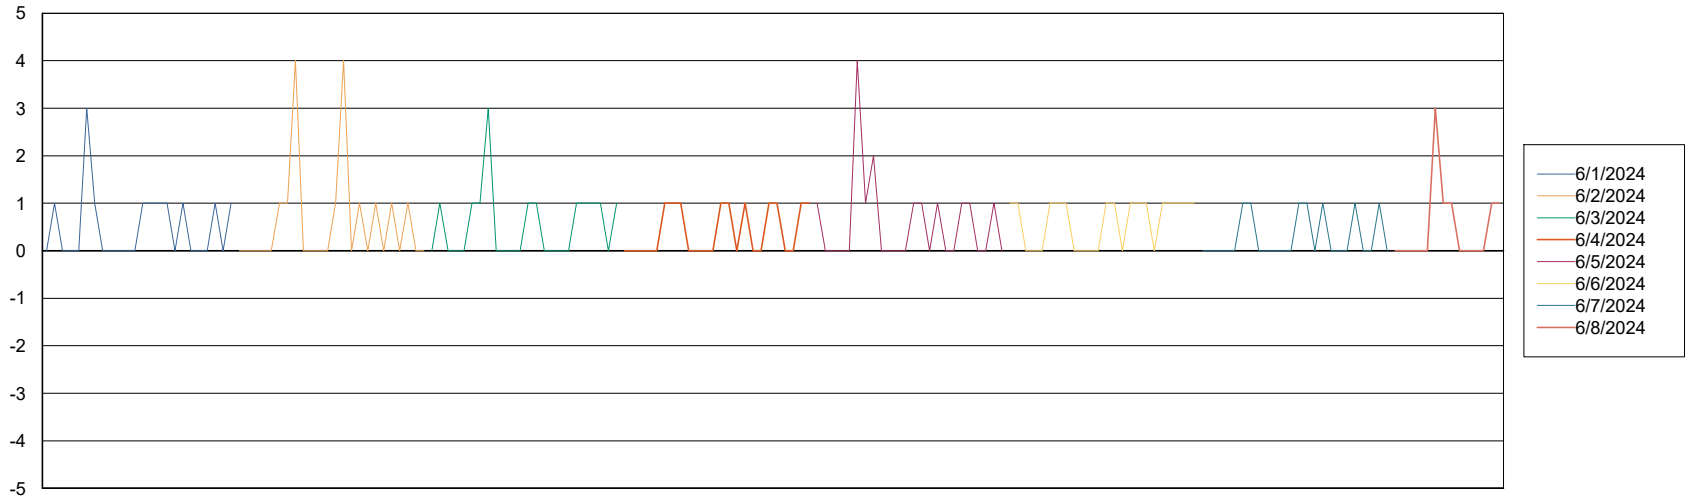

Standby Database Health KBR_Production

Recovery lag for last 7 days