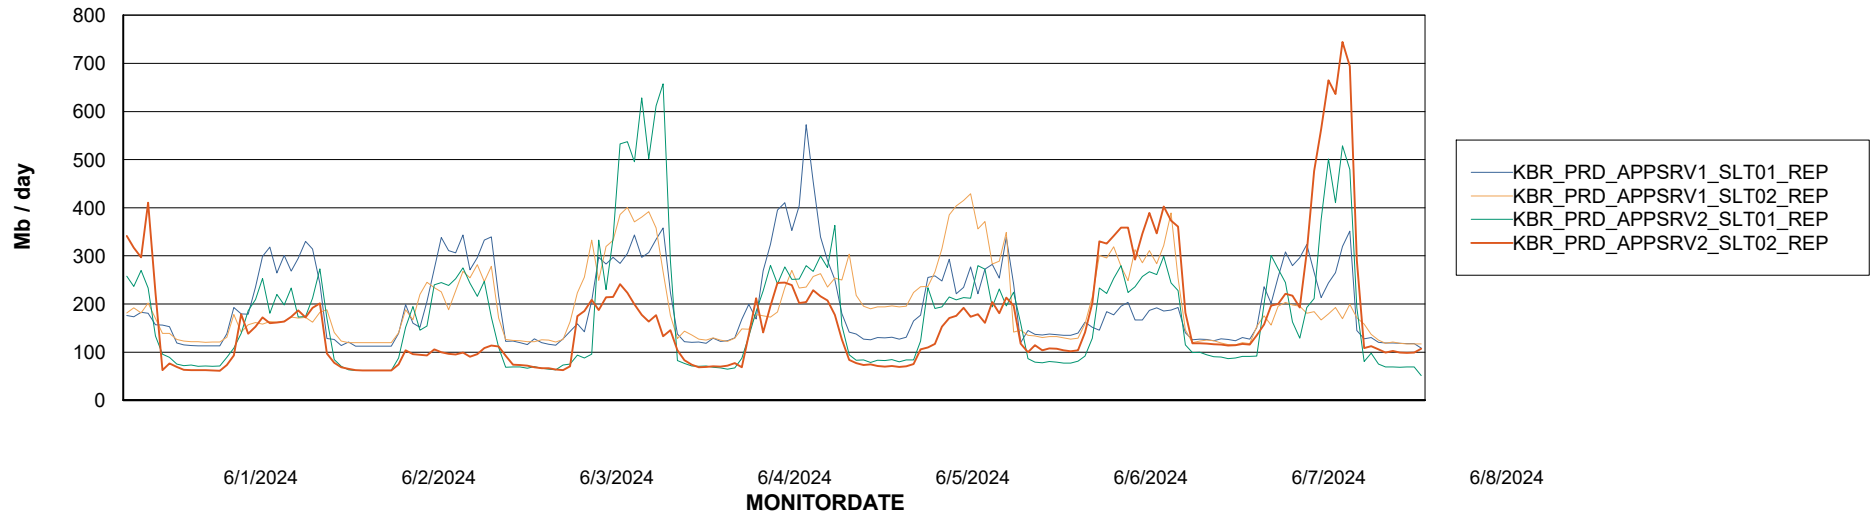

Avg memory used per ABS Server Service

Weekly SLA Customer Report

Customer KBR_Production
Database ID 117

ABSSolute Application Server Services

Avg memory used per ReportServer Service

Avg users per day per ABS server