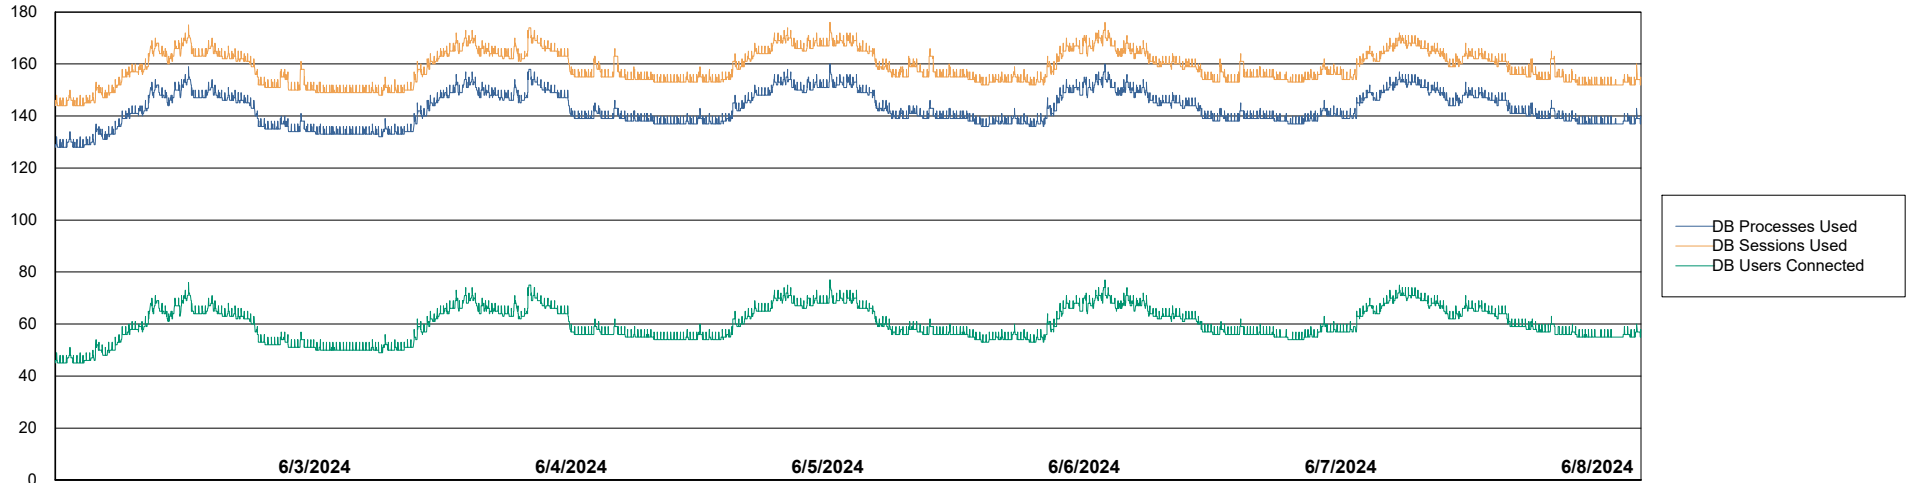

Weekly SLA Customer Report

Customer KBR_Production
 Database ID 117

Harddisk Usage KBR_PRD_WEBSRV2

	Free disk space on / (%)	Total disk space on / (Gb)	Used disk space on / (Gb)	Free disk space on /boot (%)	Total disk space on /boot (Gb)	Used disk space on /boot (Gb)
6/8/2024	82	55	10	59	1	0
6/7/2024	82	55	10	59	1	0
6/6/2024	82	55	10	59	1	0
6/5/2024	82	55	10	59	1	0
6/4/2024	82	55	10	59	1	0
6/3/2024	82	55	10	59	1	0
6/2/2024	82	55	10	59	1	0

Weekly SLA Customer Report

Customer KBR_Production
Database ID 117

Database Performance KBR_PRD_BI-DBSRV_ABS1

Weekly SLA Customer Report

Customer KBR_Production
Database ID 117

Database Performance KBR_PRD_DB-SRV1_ABS1