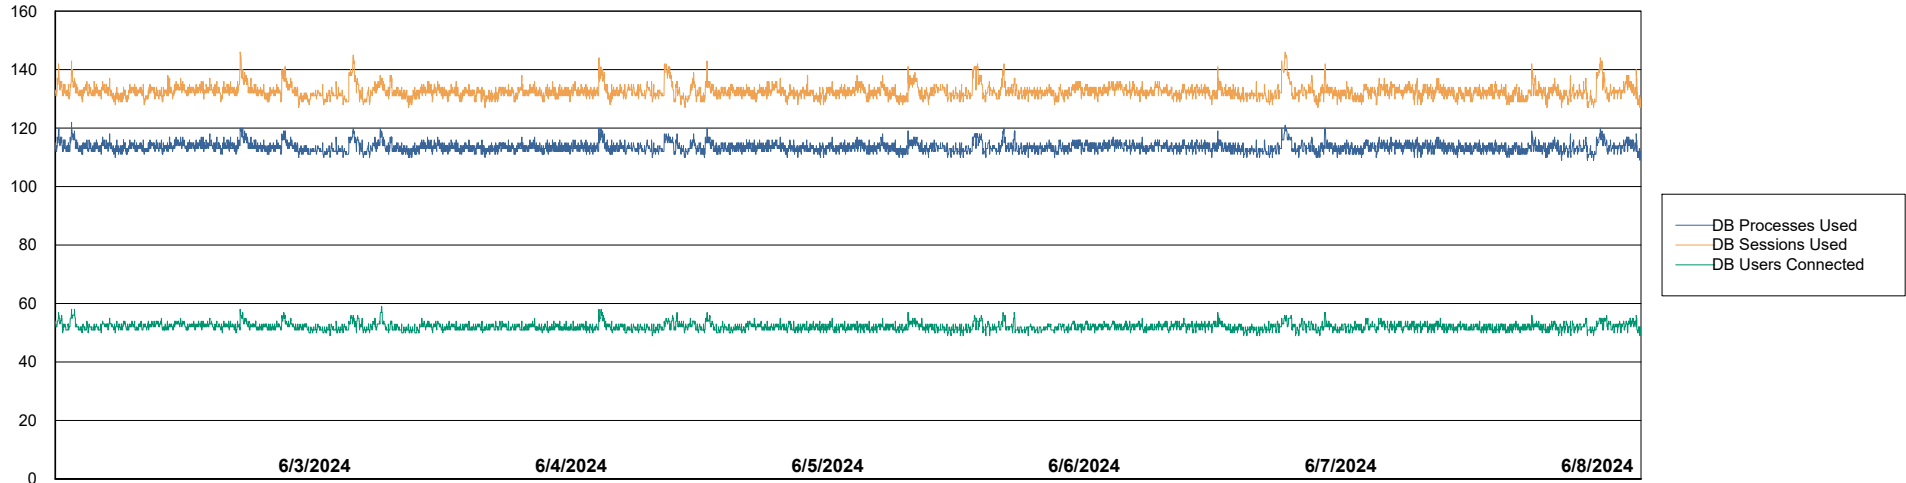

Database Performance KBR_PRD_BI-DBSRV_ABS1