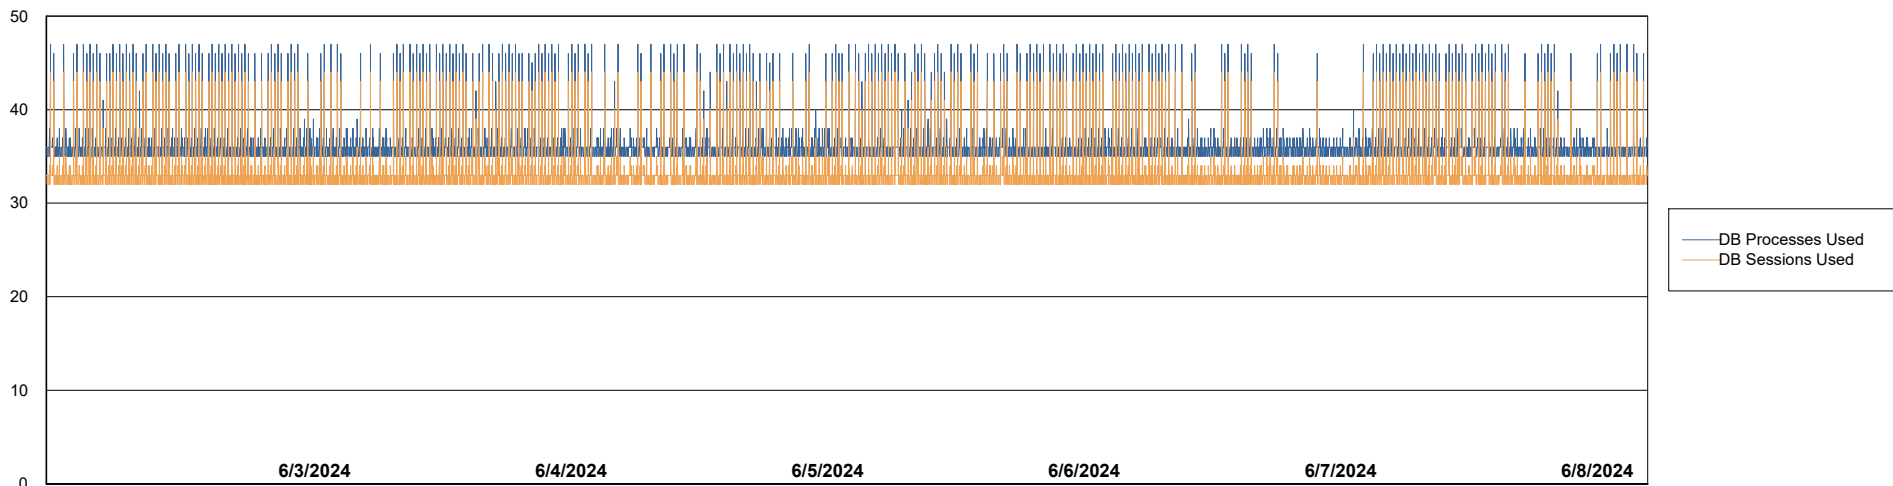

Database Performance KBR_PRD_DB-SRV2_HSBABS1

DB Processes Max 1,000