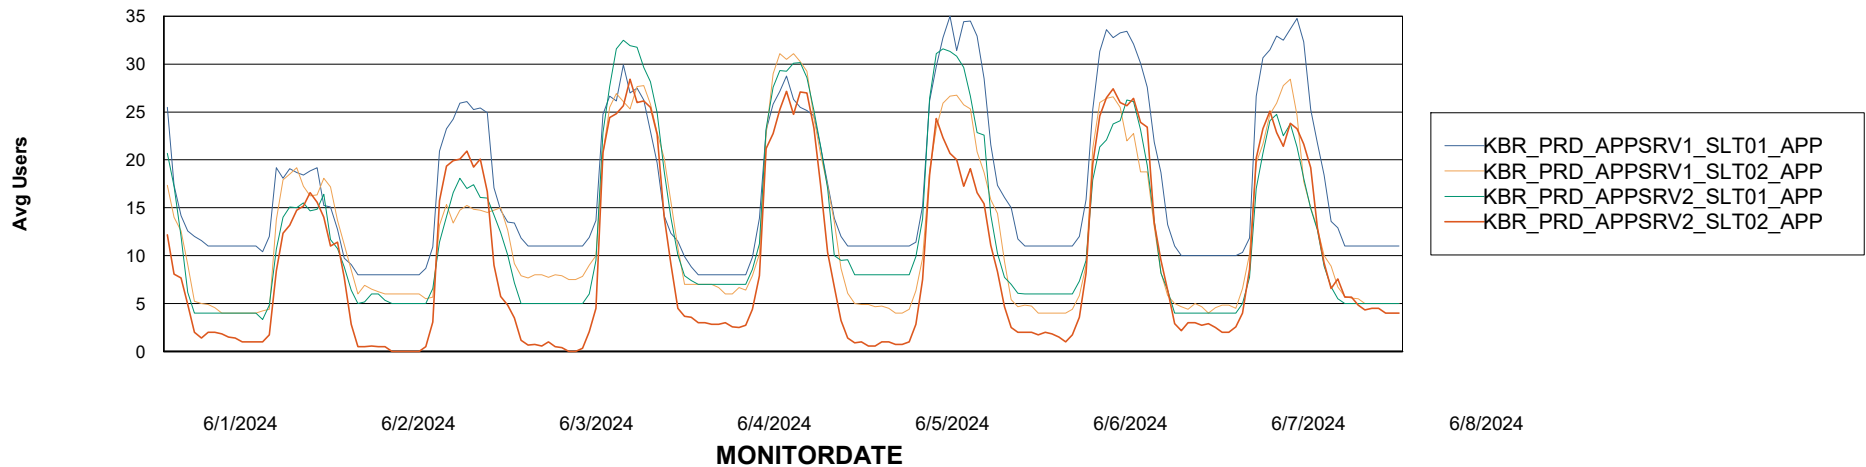

Avg memory used per ABS Server Service

Weekly SLA Customer Report

Customer KBR_Production
Database ID 117

ABSSolute Application Server Services

Avg memory used per ReportServer Service

Avg users per day per ABS server