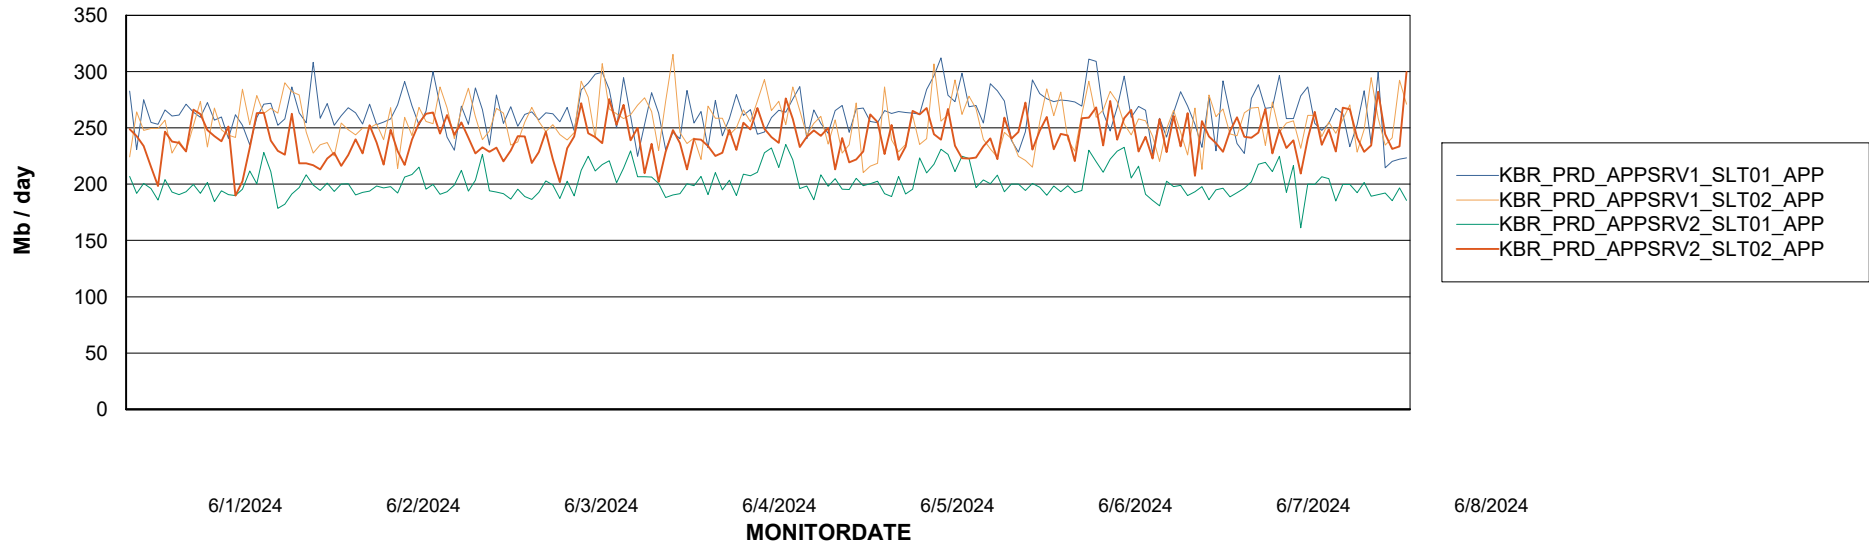

ABSSolute Application Server Services

Avg memory used per ABS Server Service