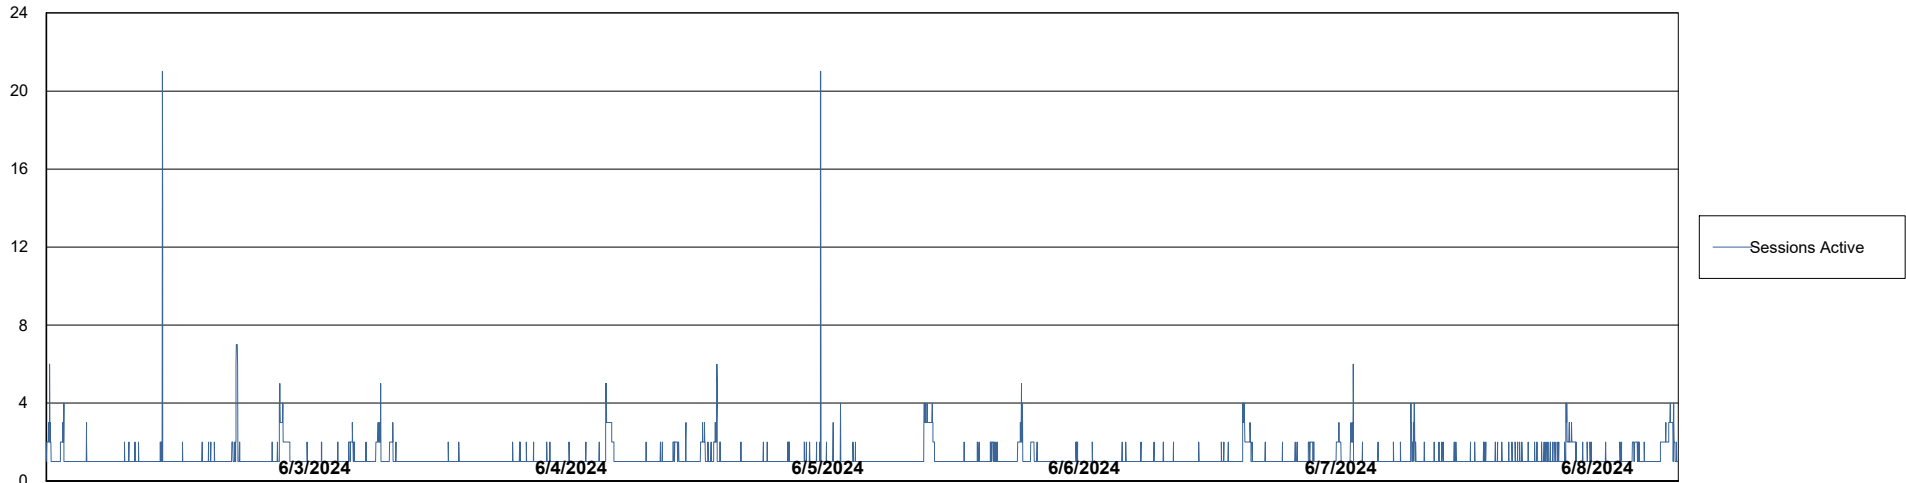

Database Performance KBR_PRD_BI-DBSRV_ABS1