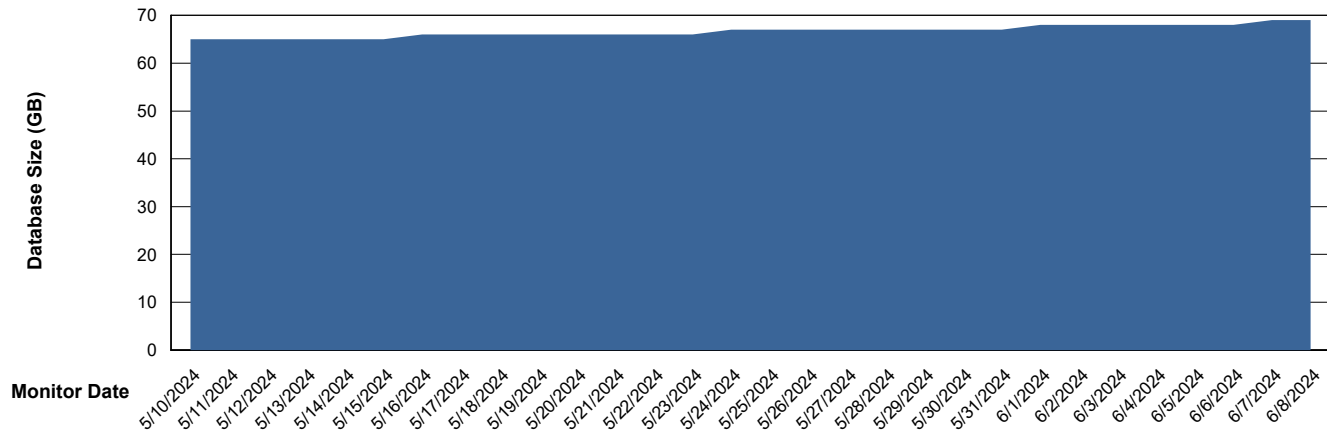

Weekly SLA Customer Report

Customer KBR_Production
Database ID 117

Database Performance KBR_PRD_DB-SRV2_HSBABS1

DB Processes Max 1,000

Weekly SLA Customer Report

Customer KBR_Production
Database ID 117

DATABASE SIZE KBR_PRD_BI-DBSRV_ABS1

Database growth over last month

DATABASE SIZE KBR_PRD_DB-SRV1_ABS1

Database growth over last month

Weekly SLA Customer Report

Customer KBR_Production
 Database ID 117

Database Tablespace KBR_PRD_BI-DBSRV_ABS1