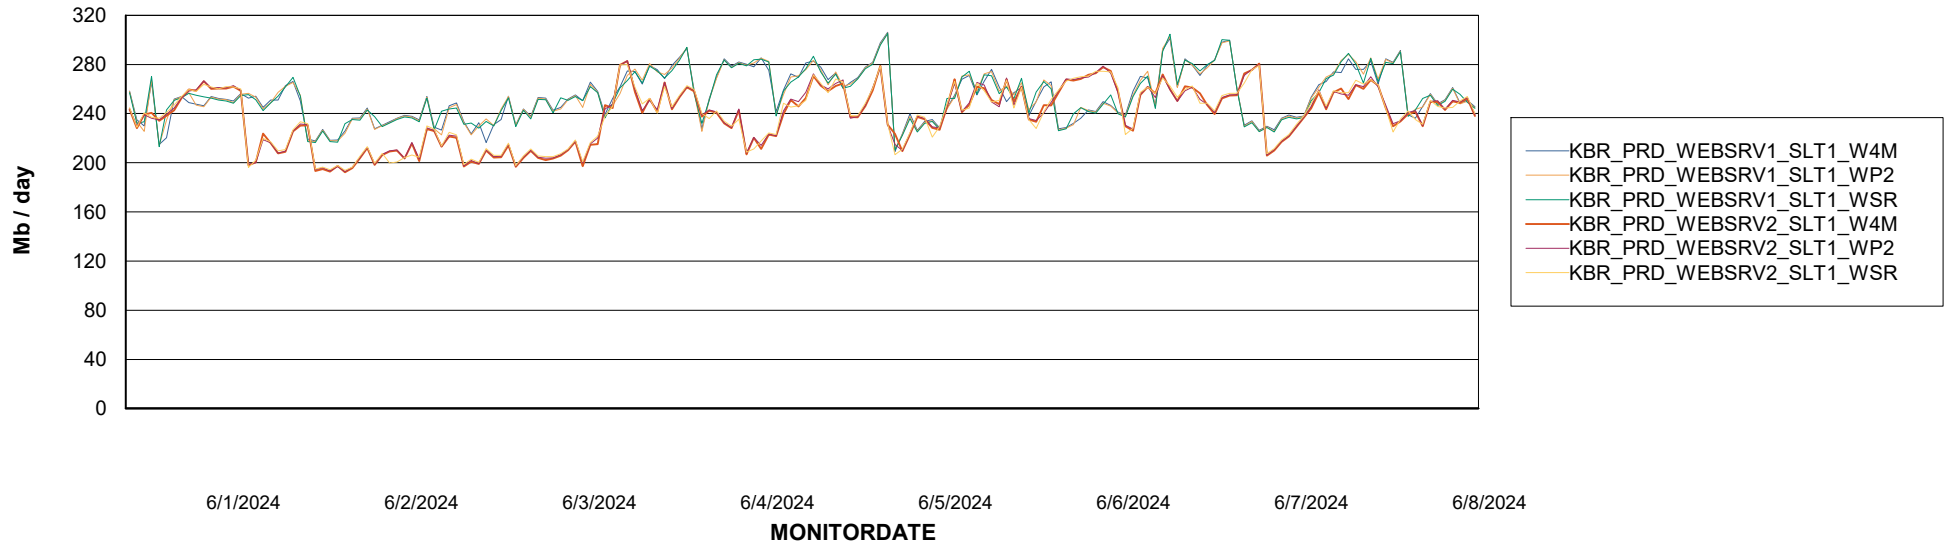

ABSSolute Web Component Services

Avg memory used per ABS Web component