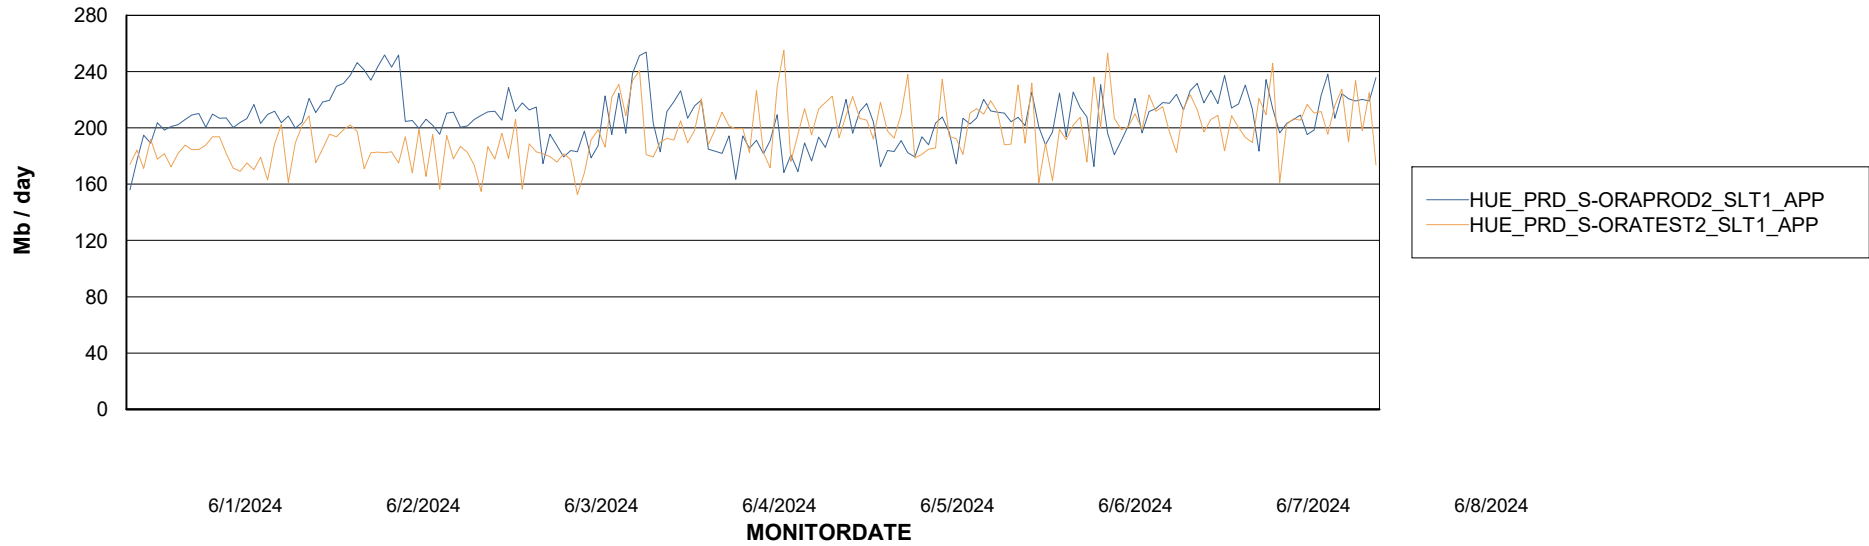

ABSSolute Application Server Services

Avg memory used per ABS Server Service