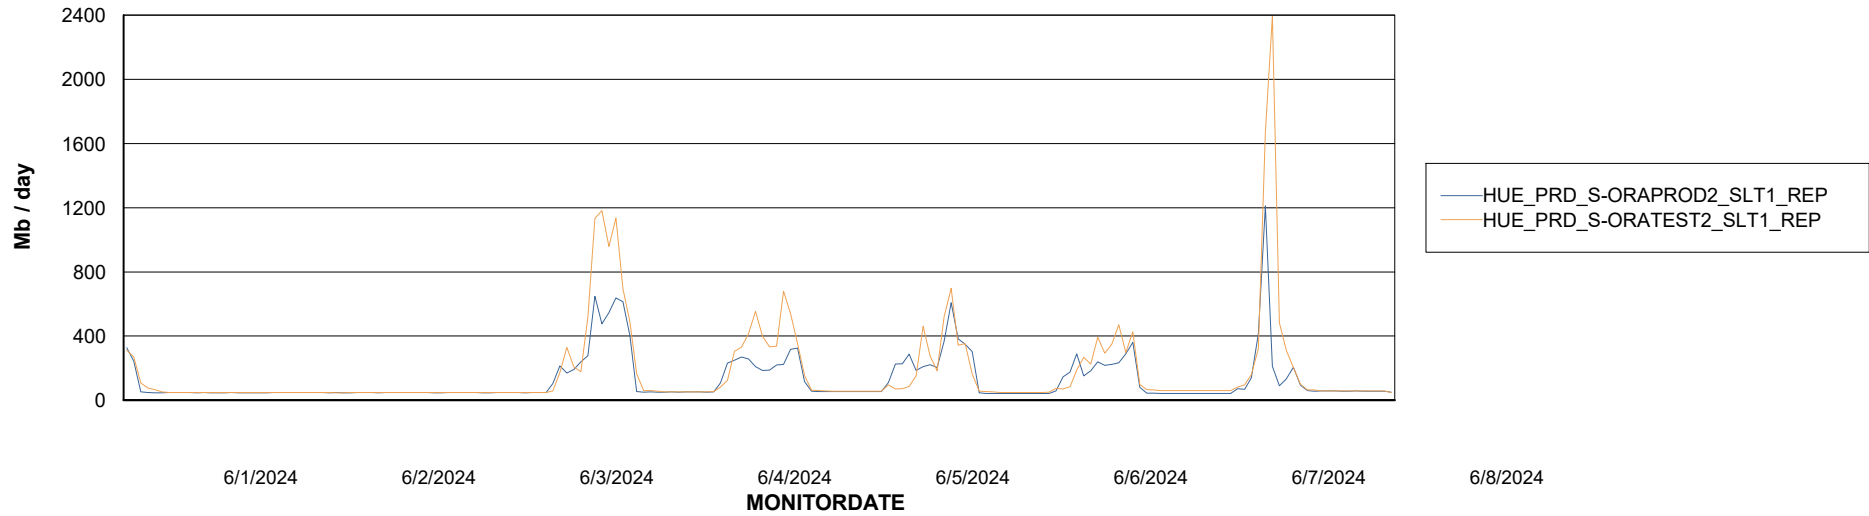

Avg memory used per ABS Server Service

Avg users per day per ABS server

Weekly SLA Customer Report

Customer HUE_Production
Database ID 154

ABSSolute Application ReportServer Services

Avg memory used per ReportServer Service