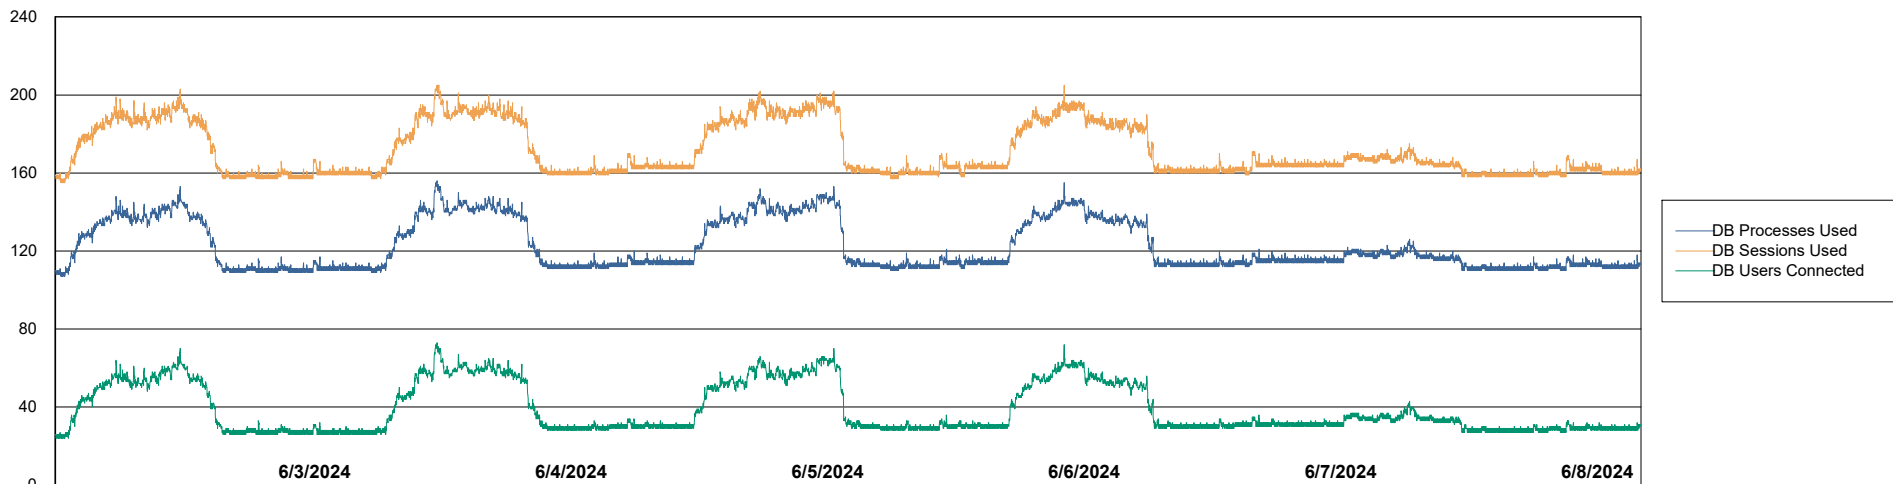

Weekly SLA Customer Report

Customer HUE_Production
Database ID 154

Database Performance HUE_PRD_S-ORABI2_ABS1

Weekly SLA Customer Report

Customer HUE_Production
Database ID 154

Database Performance HUE_PRD_S-ORAPROD2_ABS1