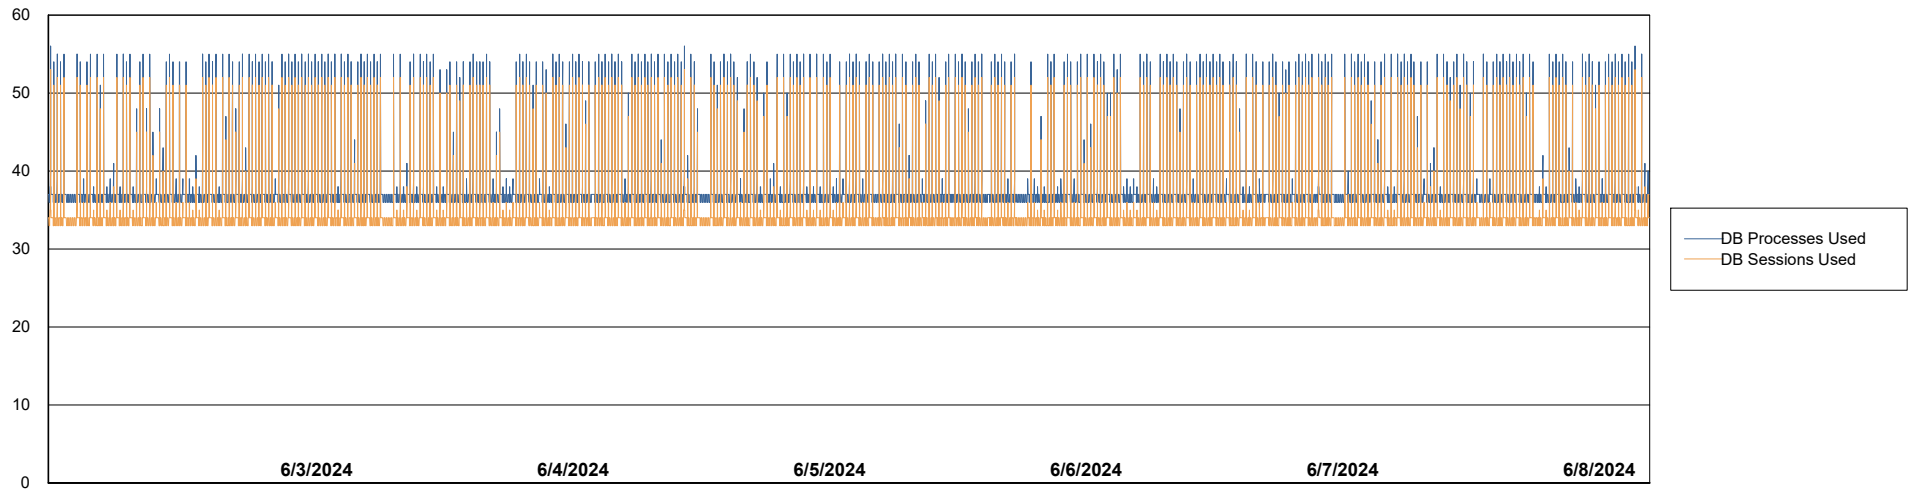

Database Performance HUE_PRD_S-ORATEST2_HSBABS1

DB Processes Max 1,000