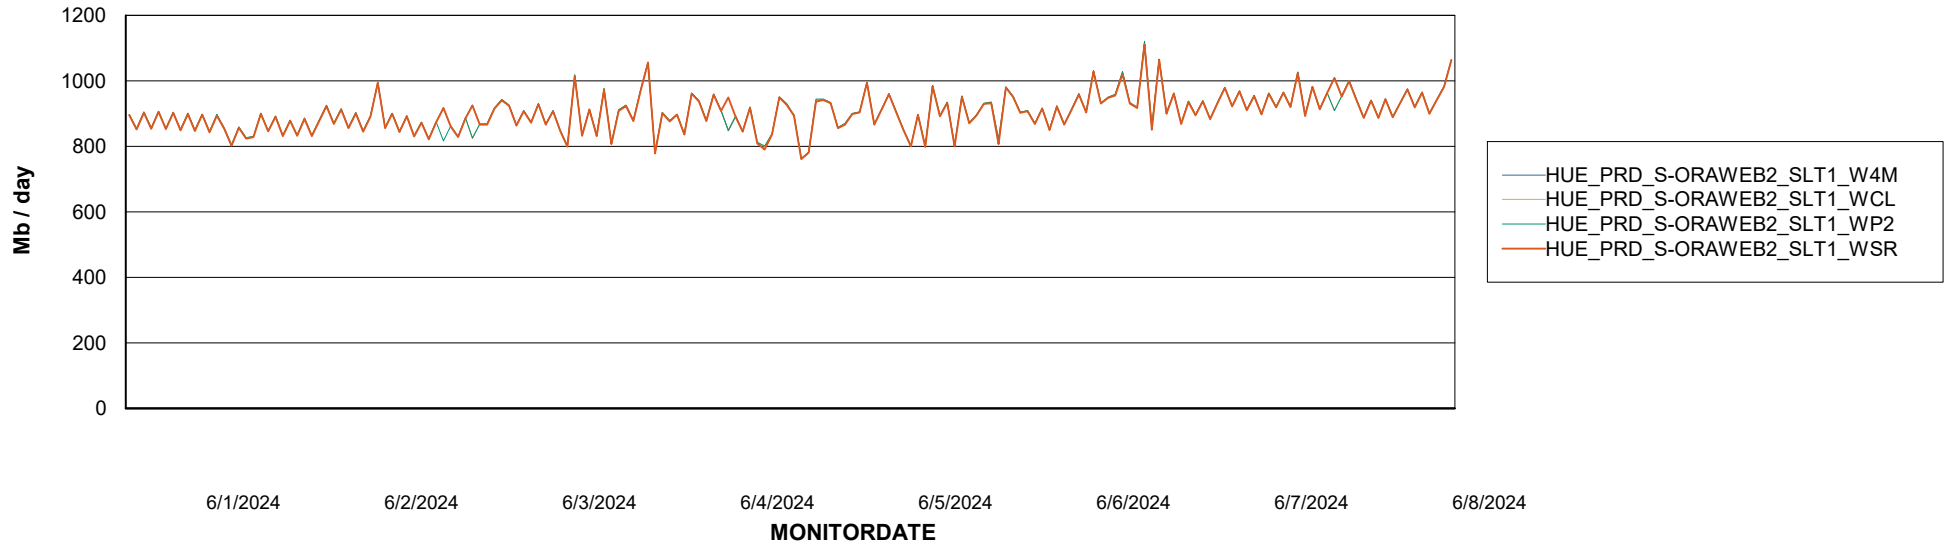

ABSSolute Web Component Services

Avg memory used per ABS Web component