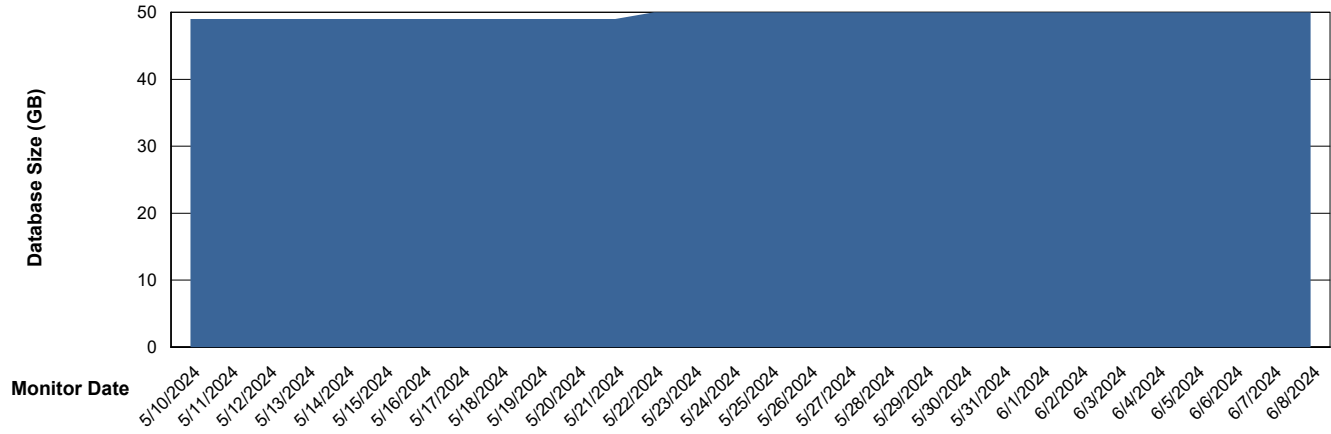

DATABASE SIZE HUE_PRD_S-ORABI2_ABS1

Database growth over last month