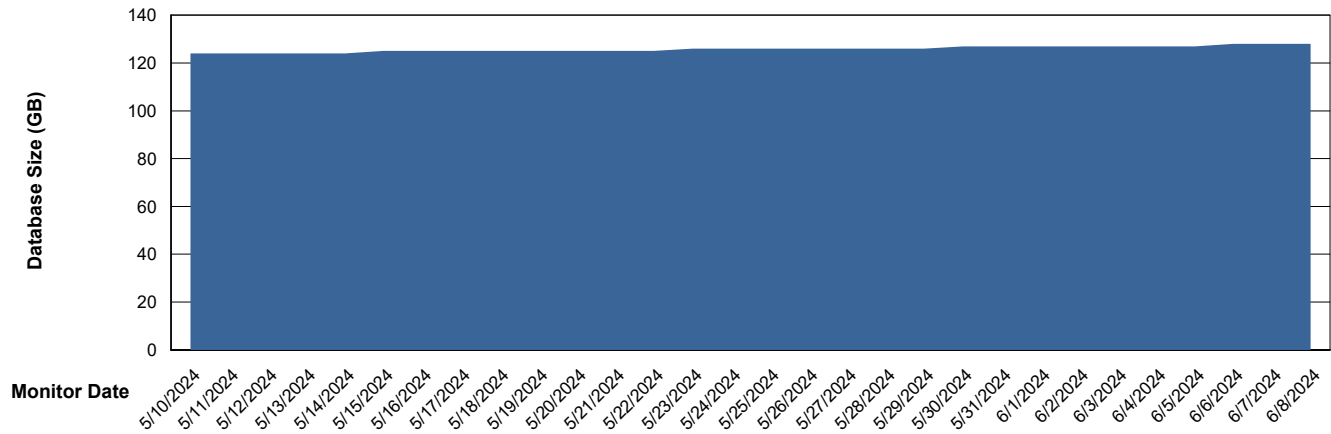

DATABASE SIZE HUE_PRD_S-ORAPROD2_ABS1

Database growth over last month