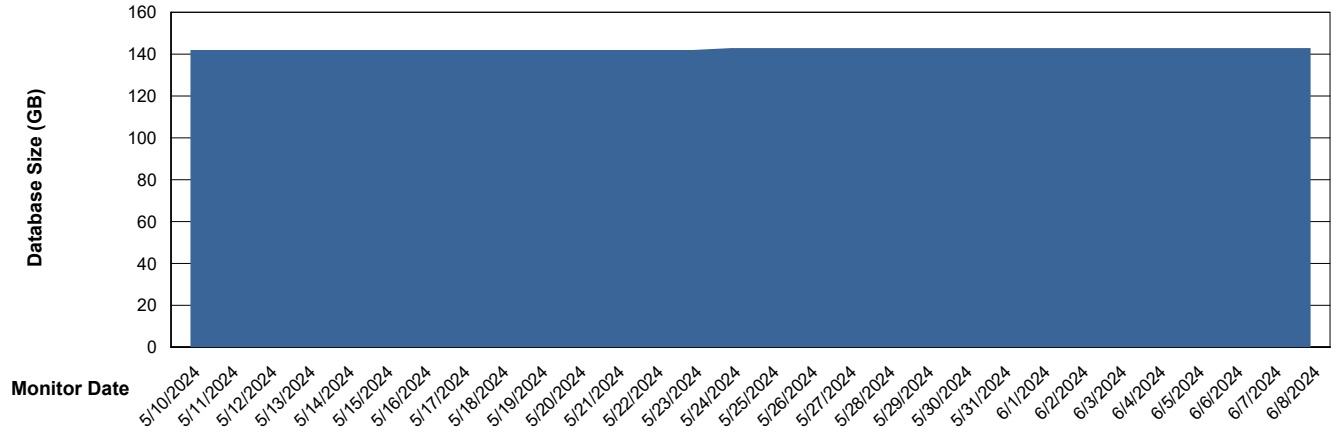

Weekly SLA Customer Report

Customer EUT_Production
Database ID 114

Database Performance EUT_EUP_PRD_URVINA22T_DB_ABS1

Weekly SLA Customer Report

Customer EUT_Production
Database ID 114

Database Performance EUT_URM_PRD_URVINA26_DB_ABS1

Weekly SLA Customer Report

Customer EUT_Production
Database ID 114

DATABASE SIZE EUT_EUP_PRD_URVINA22T_DB_ABS1

Database growth over last month

DATABASE SIZE EUT_URM_PRD_URVINA26_DB_ABS1

Database growth over last month