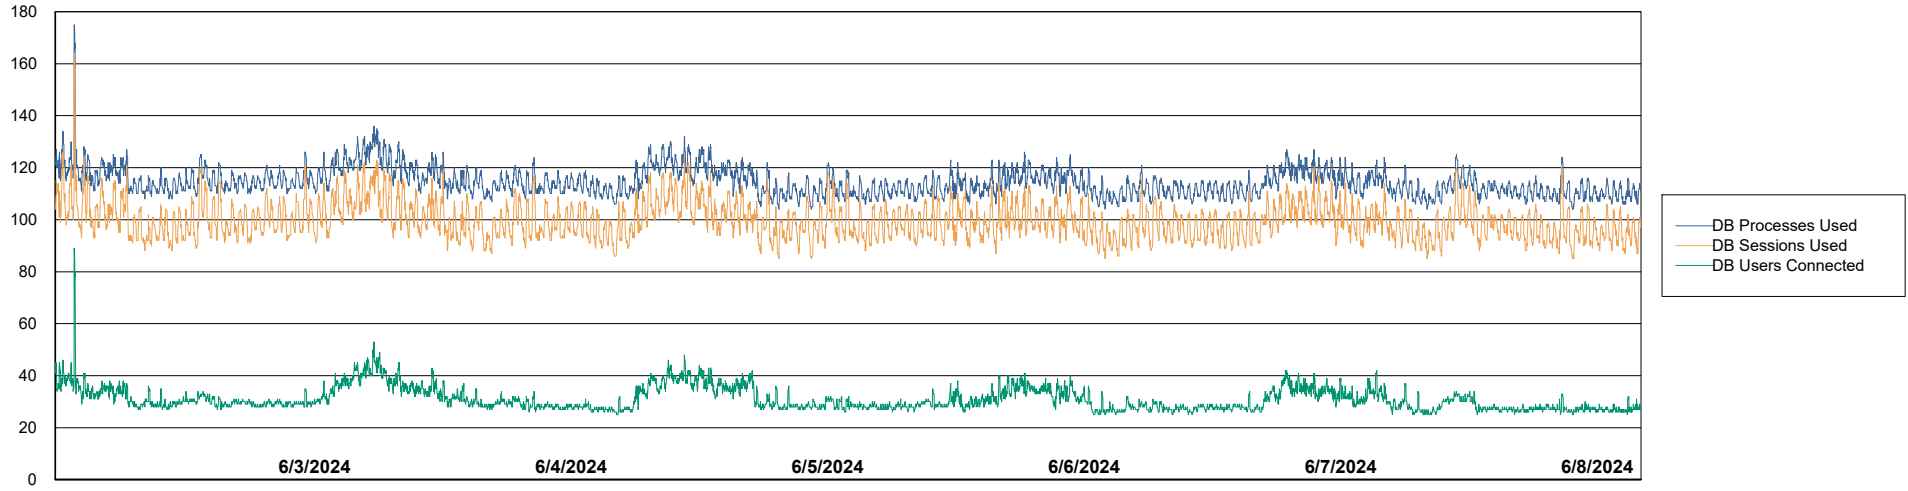

Weekly SLA Customer Report

Customer EUT_Production
Database ID 114

Database Performance EUT_EUP_PRD_URVINA22T_DB_ABS1

Weekly SLA Customer Report

Customer EUT_Production
Database ID 114

Database Performance EUT_URM_PRD_URVINA26_DB_ABS1