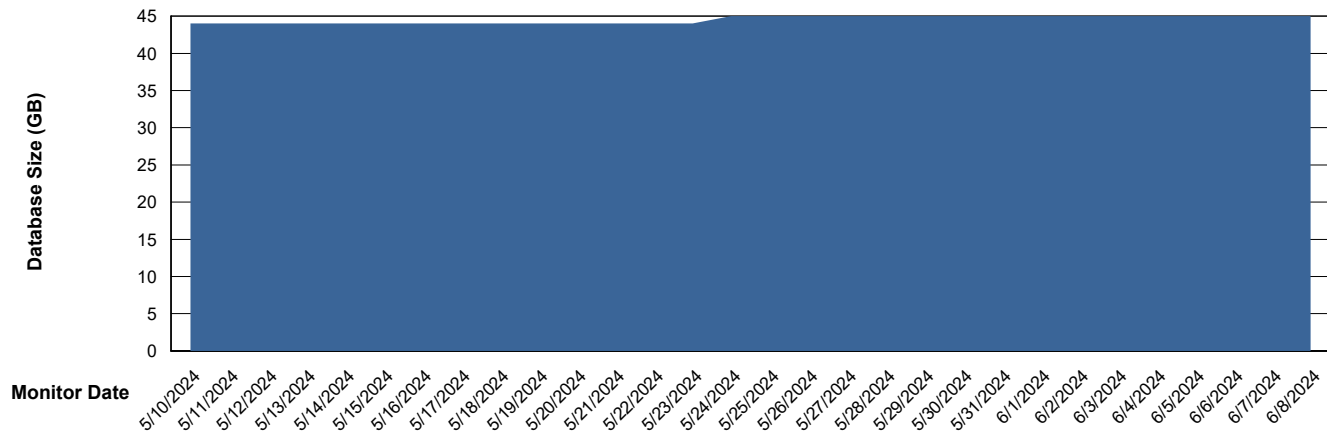

DATABASE SIZE ELJ_PRD_FRASEQXPRDDB03_ABS1

Database growth over last month