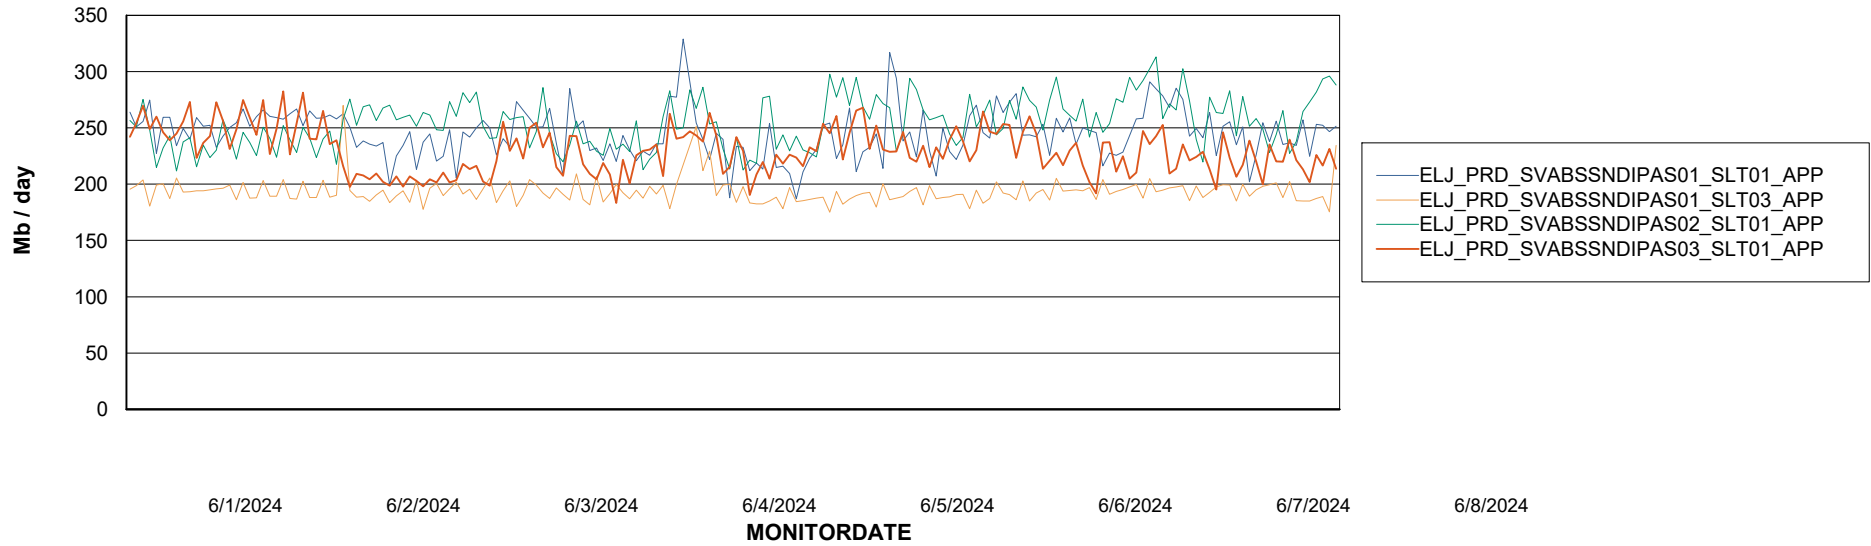

ABSSolute Application Server Services

Avg memory used per ABS Server Service