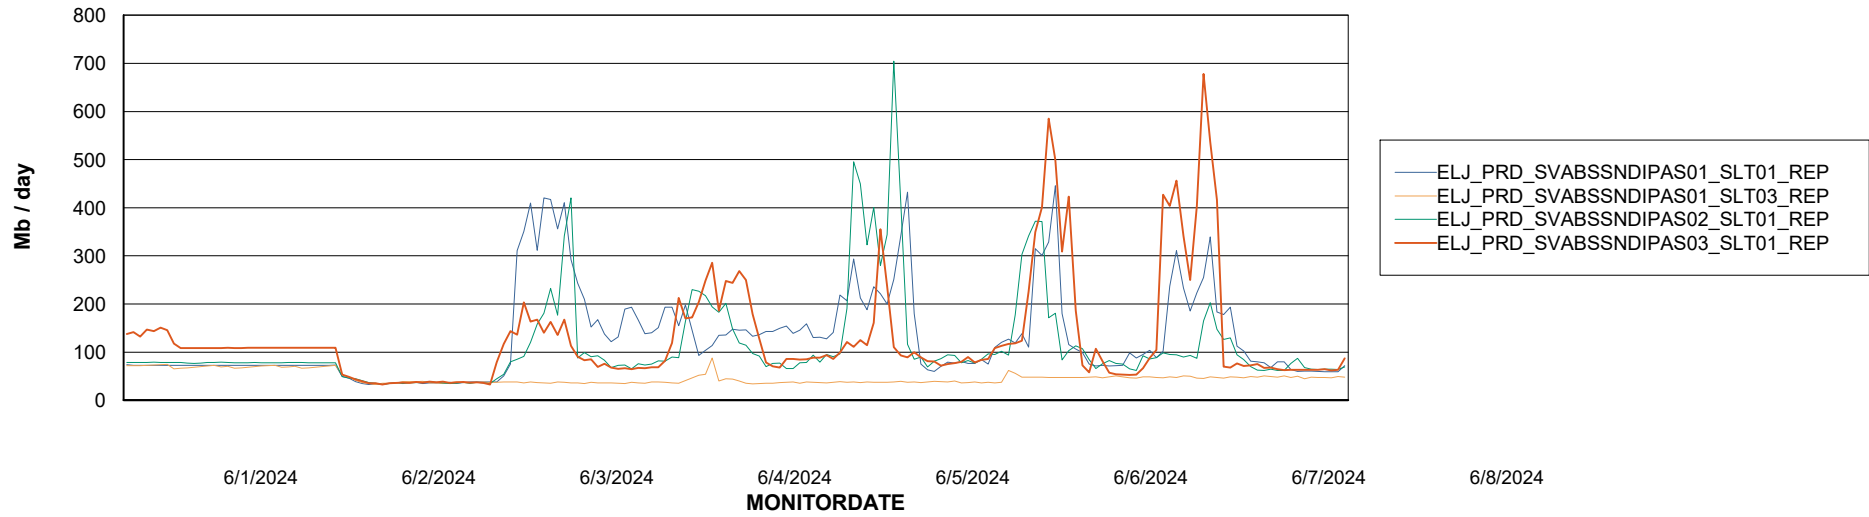

ABSSolute Application ReportServer Services

Avg memory used per ReportServer Service