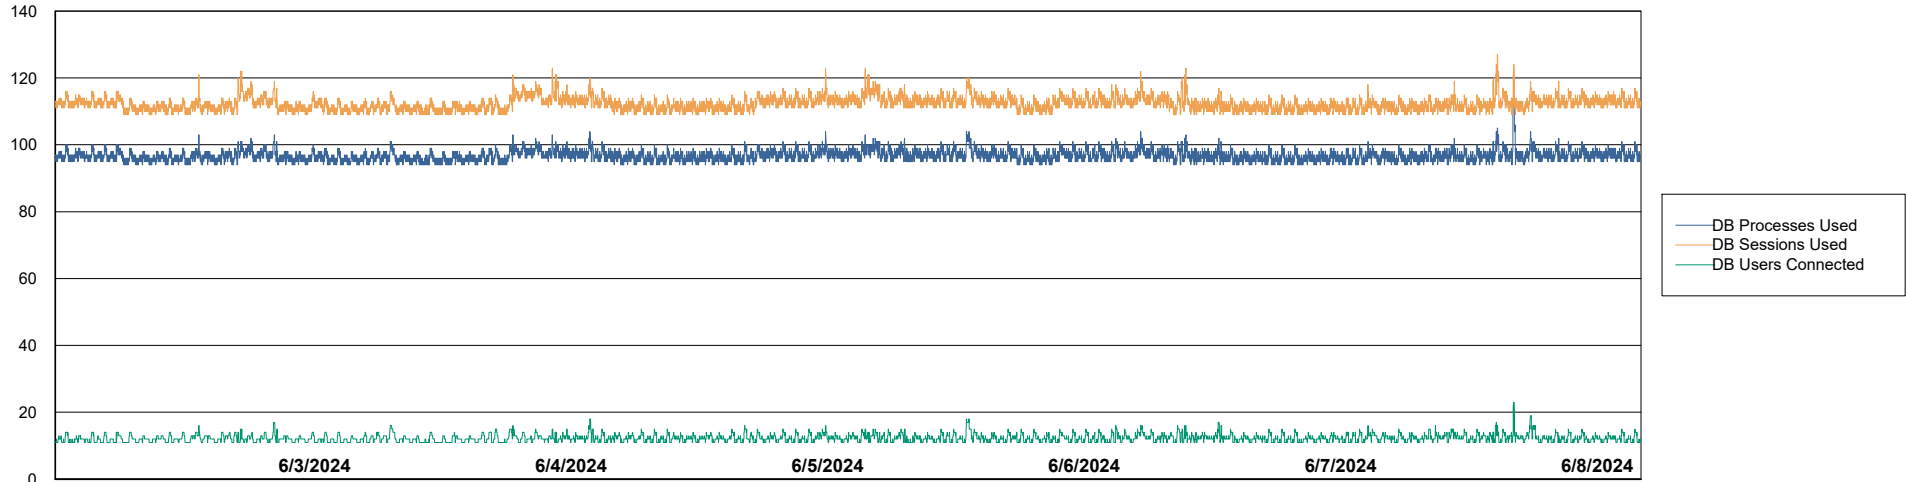

Database Performance ELJ_PRD_FRASEQXPRDDB03_ABS1