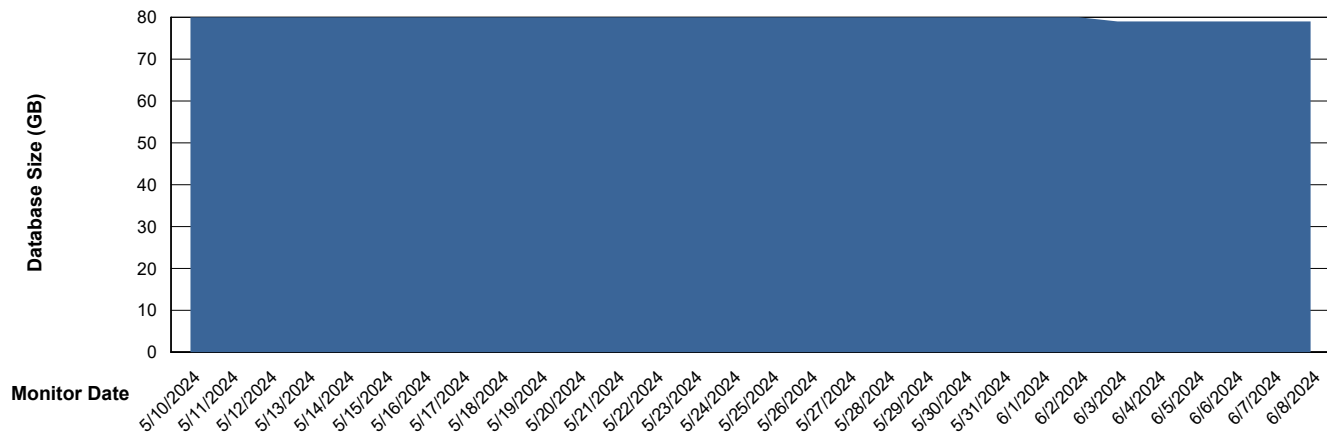

DATABASE SIZE ELJ_PRD_FRASEQXPRDDB01_ABS1

Database growth over last month