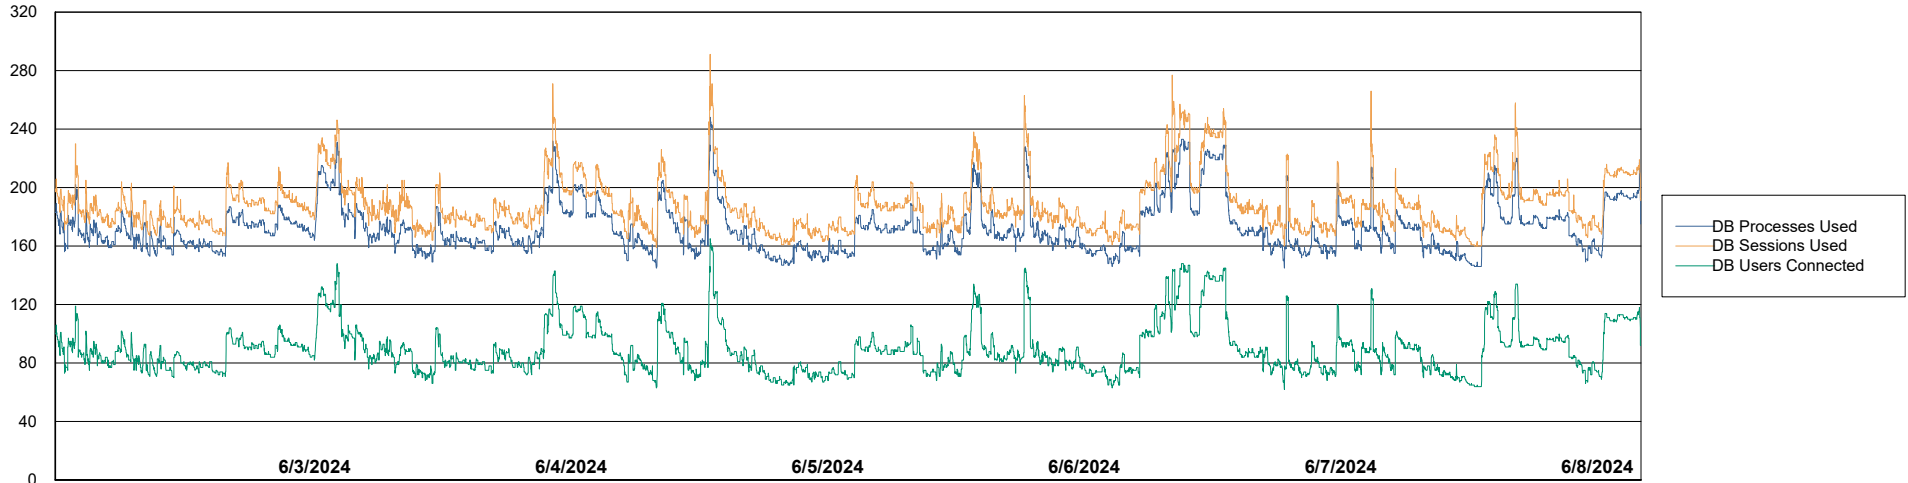

Database Performance ELI_PRD_FRASINTPRDDB01_ABS1