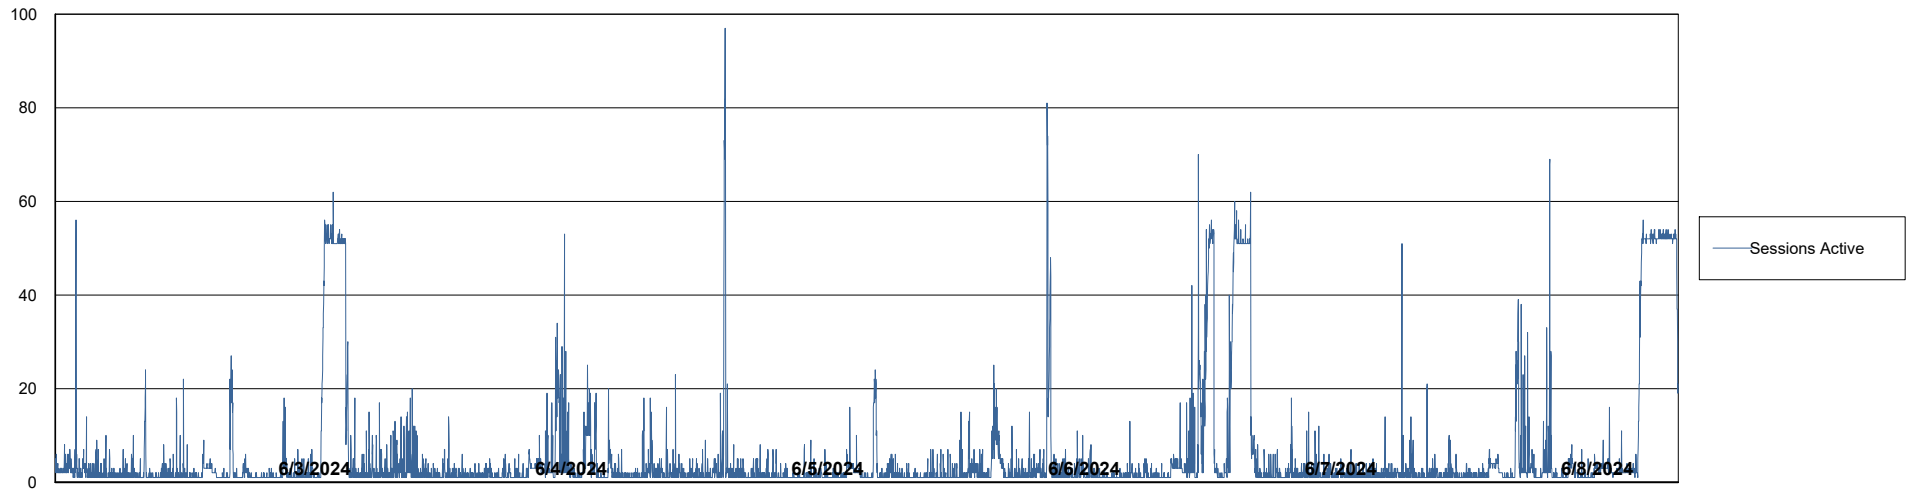

Database Performance ELI_PRD_FRASINTPRDDB01_ABS1