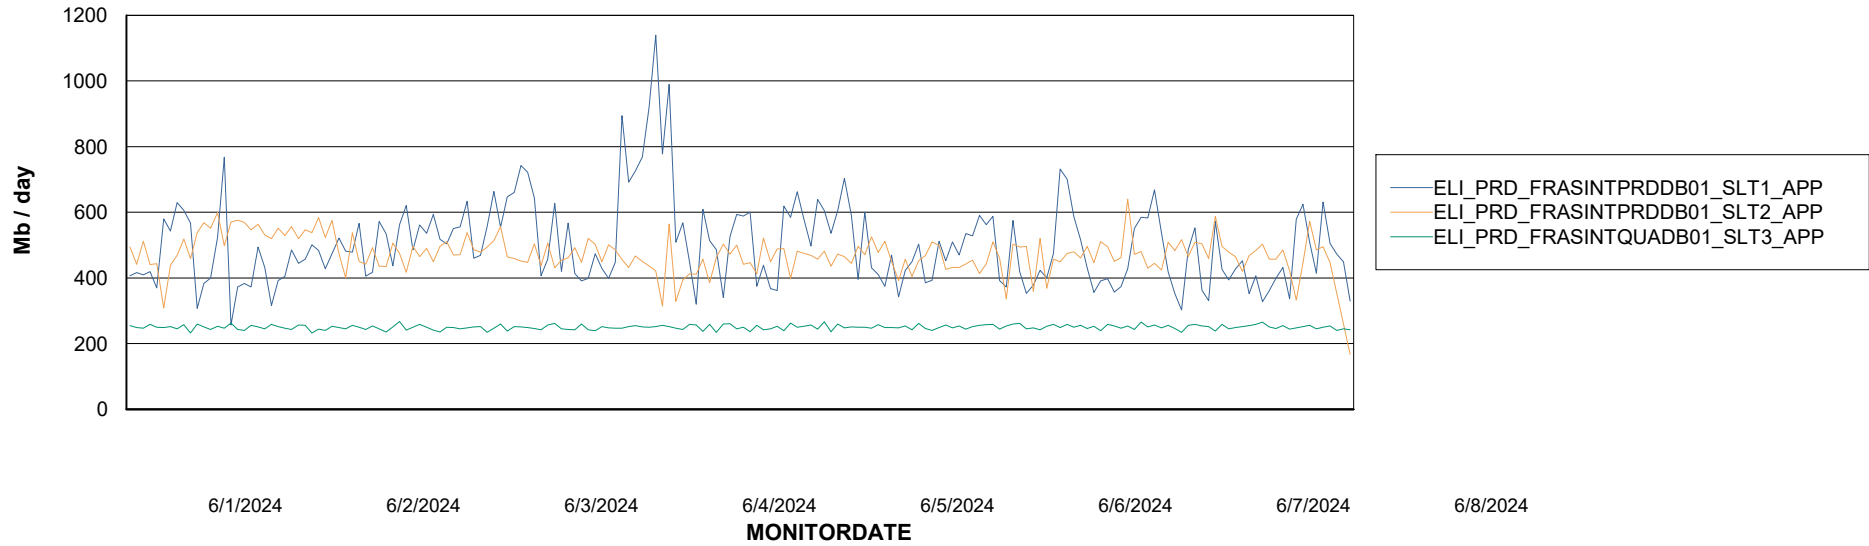

ABSSolute Application Server Services

Avg memory used per ABS Server Service