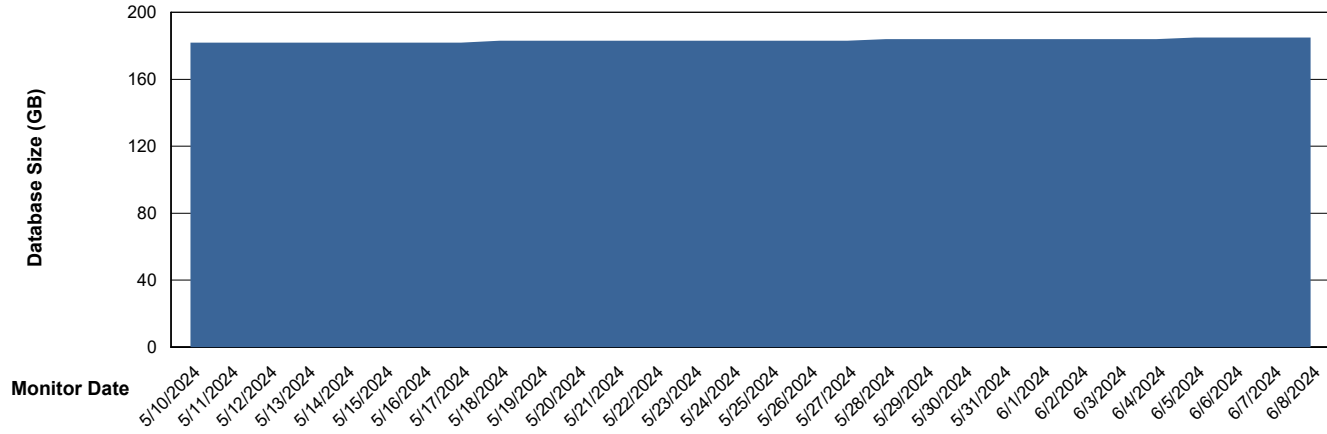

DATABASE SIZE ELI_PRD_FRASEQXPRDDB04-BI_ABS1

Database growth over last month