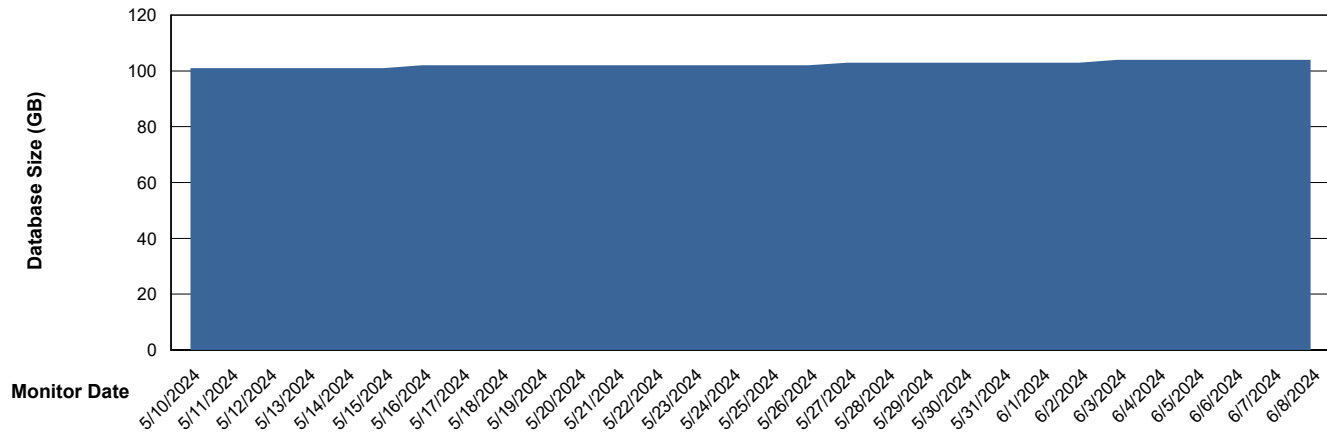

DATABASE SIZE ELI_PRD_FRASINTPRDDB01_ABS1

Database growth over last month