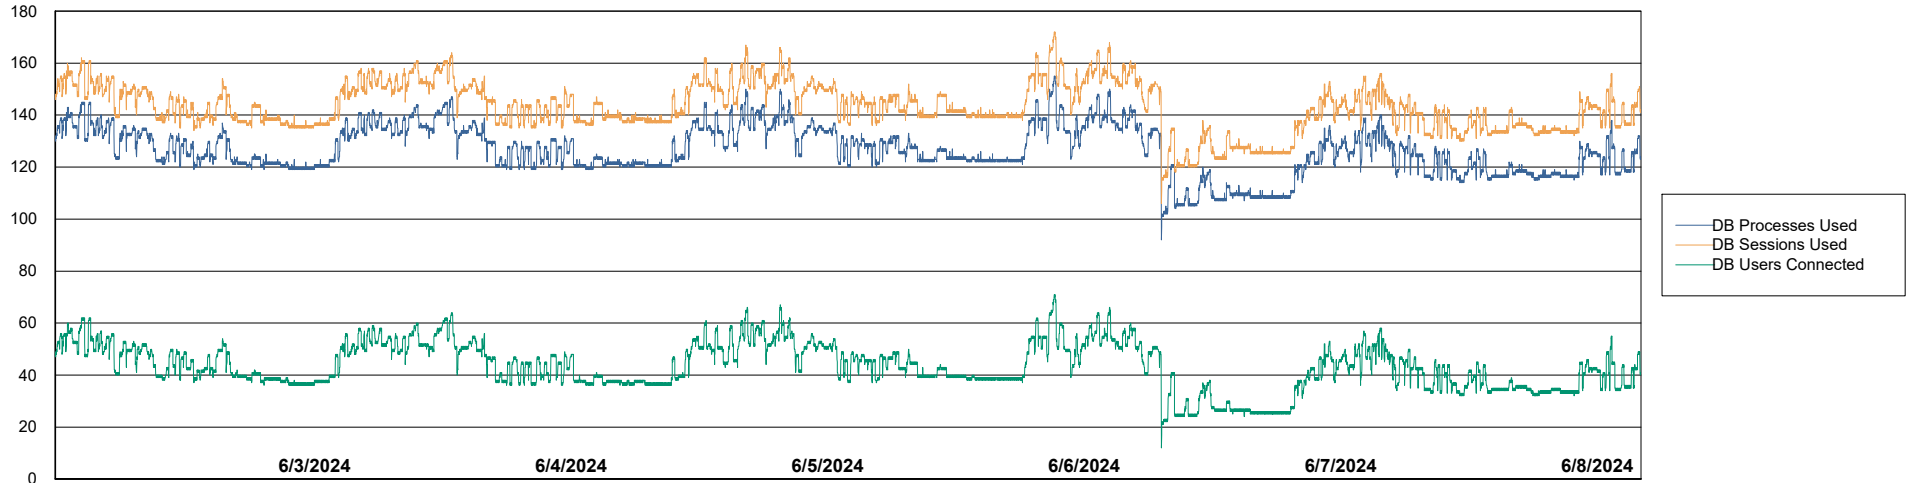

Weekly SLA Customer Report

Customer ECL_Production
Database ID 156

Harddisk Usage ECL_PRD_ECLABS-WEB

| | Free disk space on C: (%) | Total disk space on C: (Gb) | Used disk space on C: (Gb) |
|----------|---------------------------|-----------------------------|----------------------------|
| 6/8/2024 | 39 | 99 | 60 |
| 6/7/2024 | 39 | 99 | 61 |
| 6/6/2024 | 39 | 99 | 61 |
| 6/5/2024 | 39 | 99 | 61 |
| 6/4/2024 | 39 | 99 | 61 |
| 6/3/2024 | 39 | 99 | 61 |
| 6/2/2024 | 39 | 99 | 61 |

Weekly SLA Customer Report

Customer ECL_Production
Database ID 156

Database Performance ECL_PRD_ECLABS_ABS1

Weekly SLA Customer Report

Customer ECL_Production
Database ID 156

Database Performance ECL_PRD_ECLABS-TEST_HSBABS1