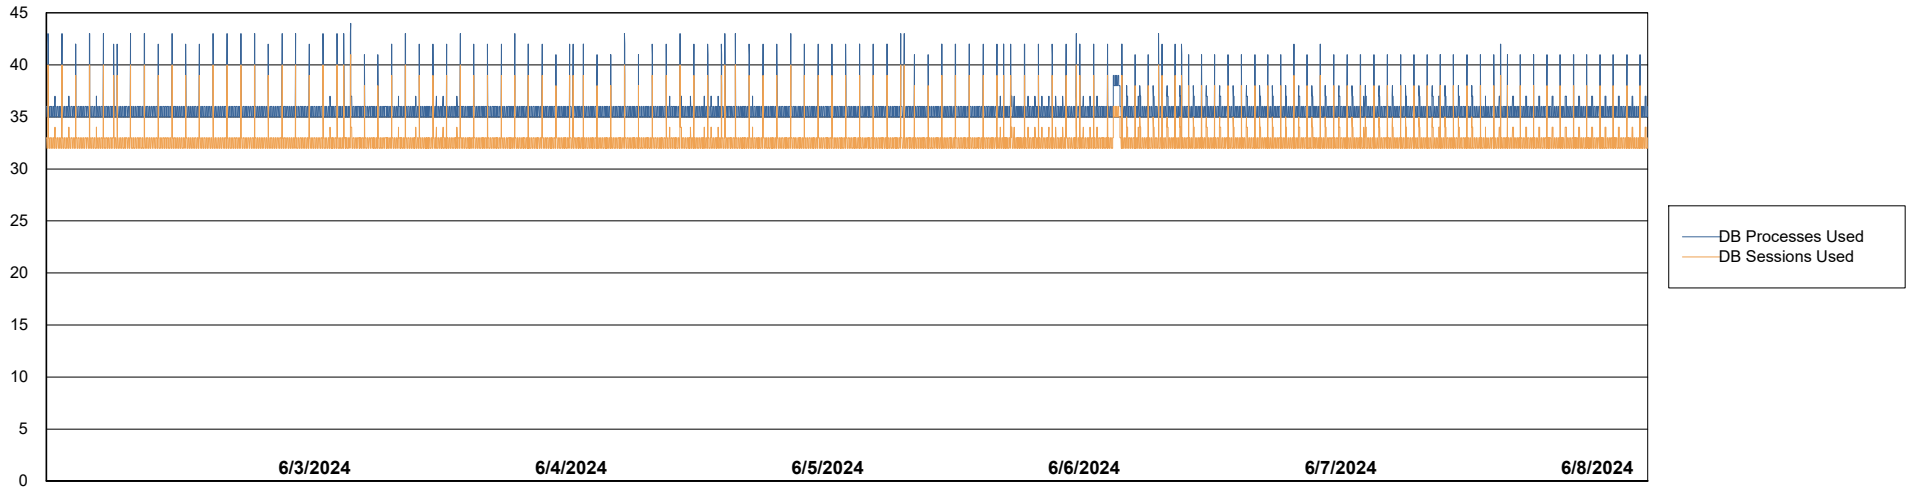

Database Performance ECL_PRD_ECLABS-TEST_HSBABS1

DB Processes Max 1,000