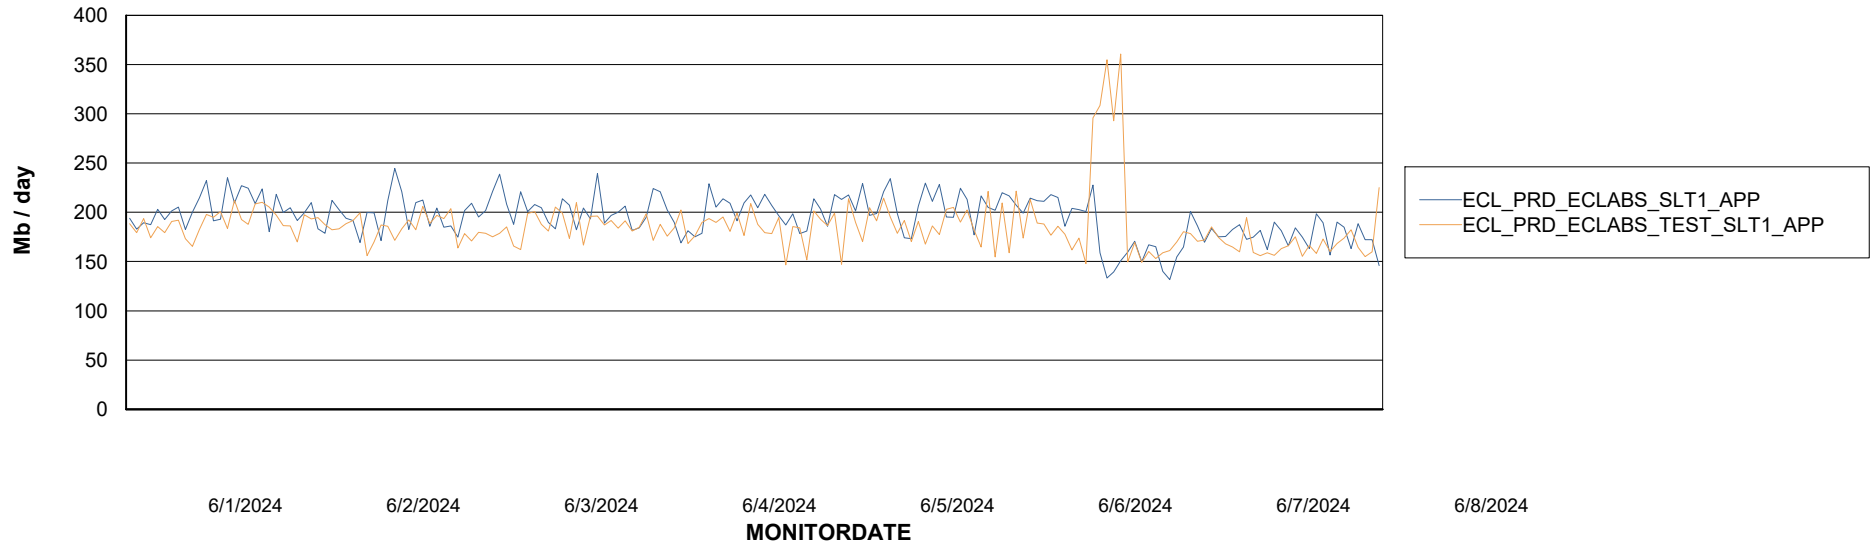

ABSSolute Application Server Services

Avg memory used per ABS Server Service