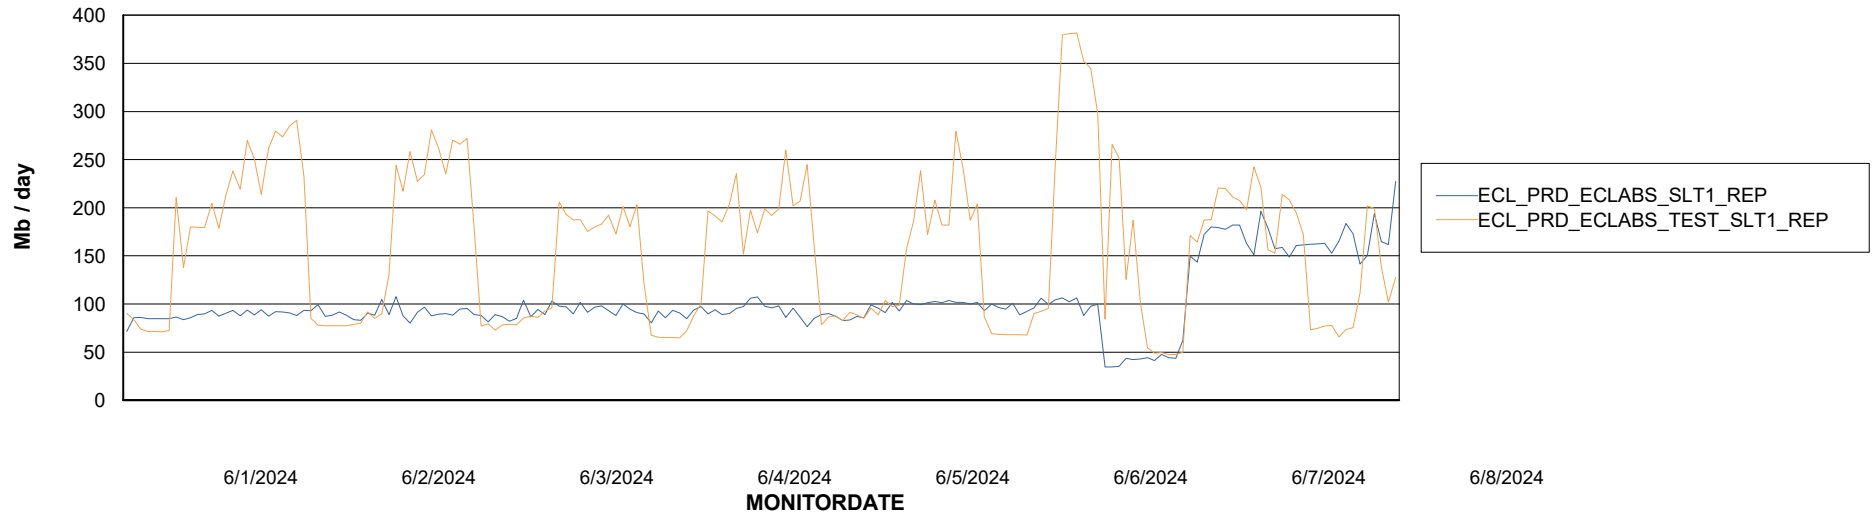

Avg memory used per ABS Server Service

Avg users per day per ABS server

Weekly SLA Customer Report

Customer ECL_Production
Database ID 156

ABSSolute Application ReportServer Services

Avg memory used per ReportServer Service