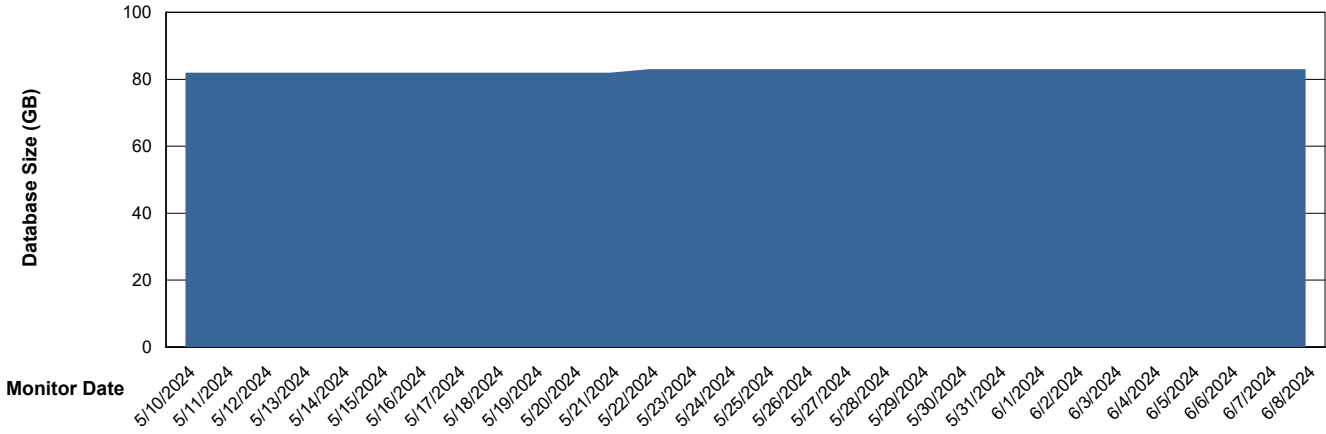

DB Processes Max 1,000

Weekly SLA Customer Report

Customer ECL_Production
 Database ID 156

DATABASE SIZE ECL_PRD_ECLABS_ABS1

Database growth over last month

Database Tablespace ECL_PRD_ECLABS_ABS1

| Date | Tablespace Name | Filesize (Gb) | Usedsize (Gb) | Percentage free |
|----------|-----------------|---------------|---------------|-----------------|
| 6/8/2024 | ABSDATA | 81 | 60 | 26 |
| | INDX | 10 | 7 | 32 |
| 6/7/2024 | ABSDATA | 81 | 60 | 26 |
| | INDX | 10 | 7 | 32 |
| 6/6/2024 | ABSDATA | 81 | 60 | 26 |
| | INDX | 10 | 7 | 32 |
| 6/5/2024 | ABSDATA | 81 | 60 | 26 |
| | INDX | 10 | 7 | 32 |
| 6/4/2024 | ABSDATA | 81 | 60 | 26 |
| | INDX | 10 | 7 | 32 |
| 6/3/2024 | ABSDATA | 81 | 60 | 26 |
| | INDX | 10 | 7 | 32 |
| 6/2/2024 | ABSDATA | 81 | 60 | 26 |
| | INDX | 10 | 7 | 32 |

Weekly SLA Customer Report

Customer ECL_Production
Database ID 156

Standby Database Health ECL_Production

Recovery lag for last 7 days

Weekly SLA Customer Report

Customer ECL_Production
Database ID 156

ABSSolute Application Server Services