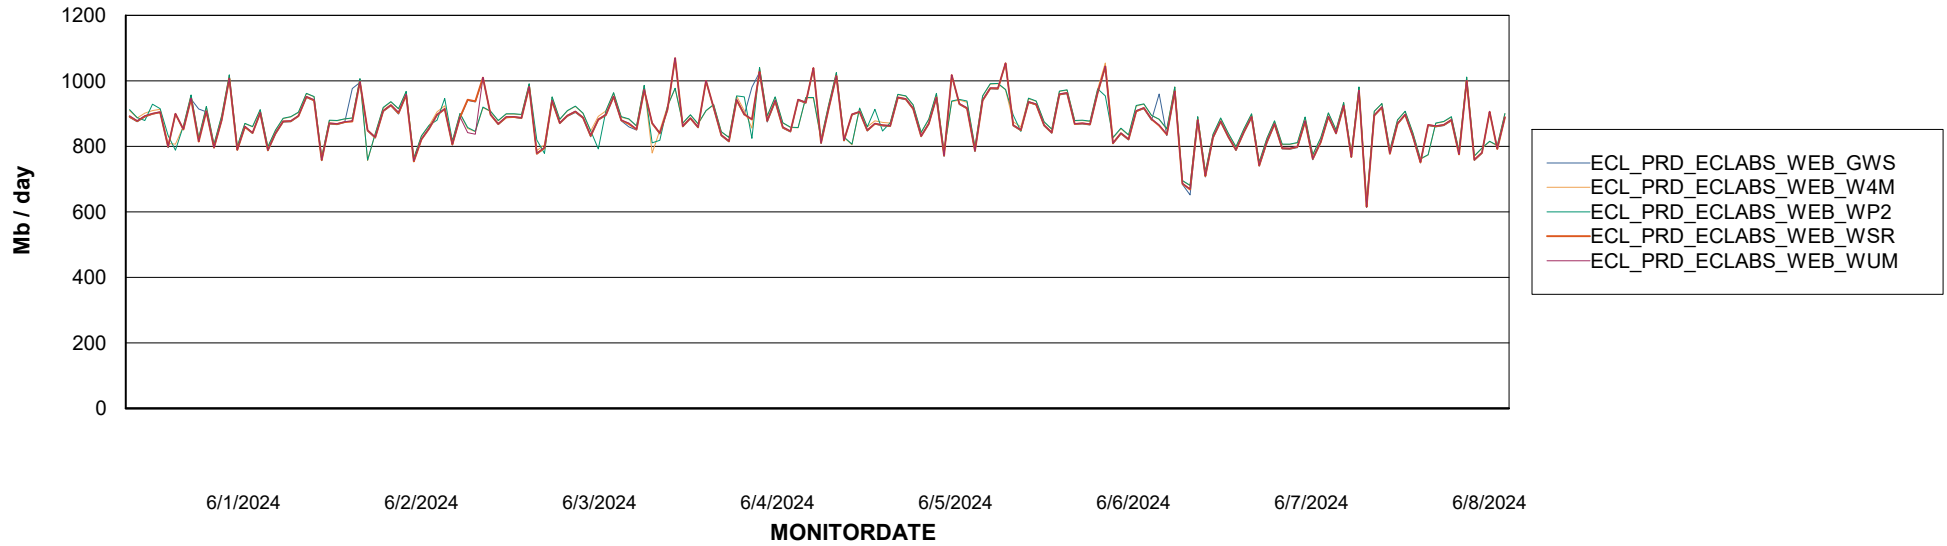

ABSSolute Web Component Services

Avg memory used per ABS Web component