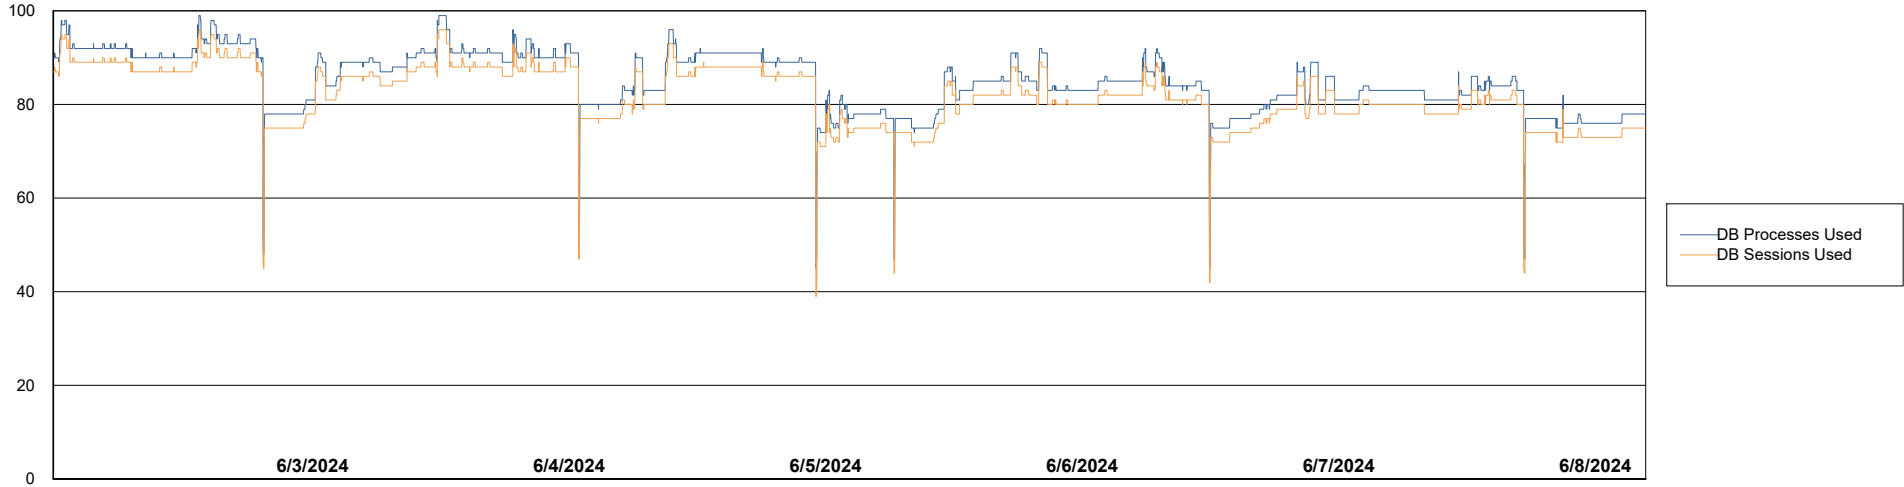

Database Performance DFD_PRD_S-S-ORACLE01-F_ABS1

DB Processes Max 4
DB Sessions Max 600