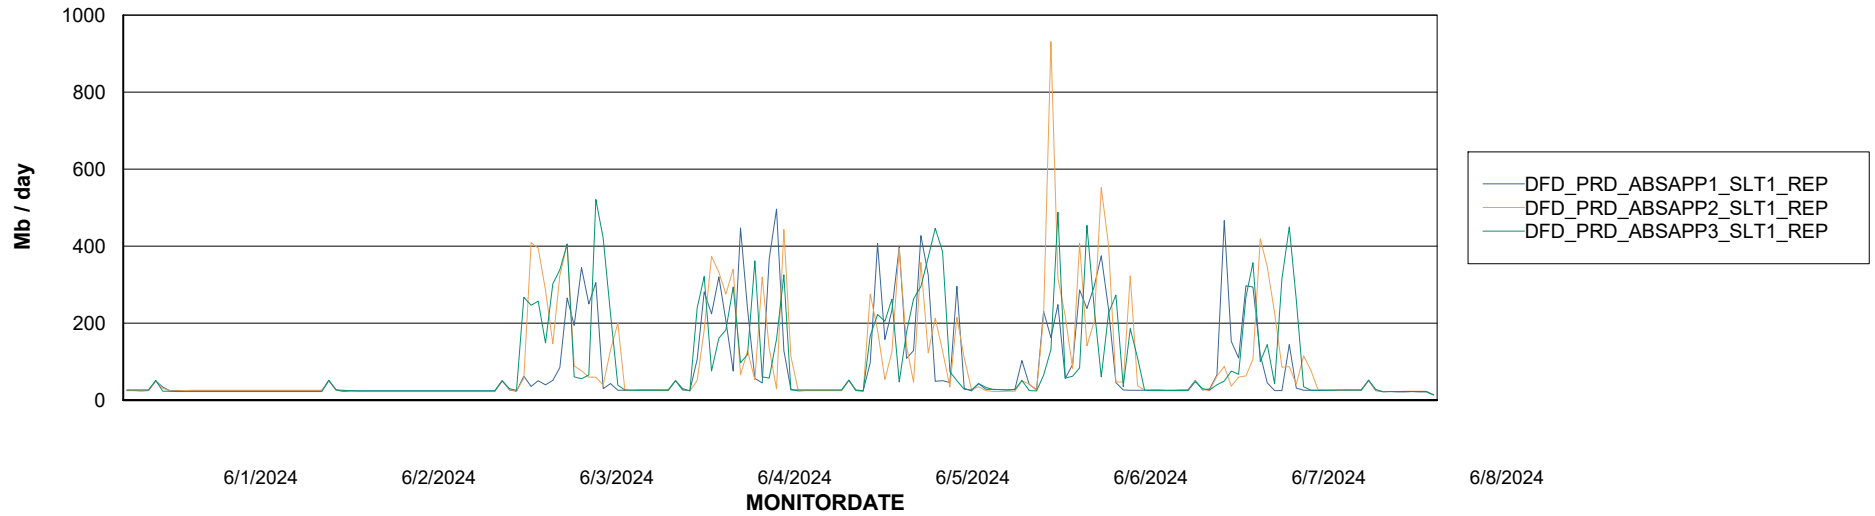

ABSSolute Application ReportServer Services

Avg memory used per ReportServer Service