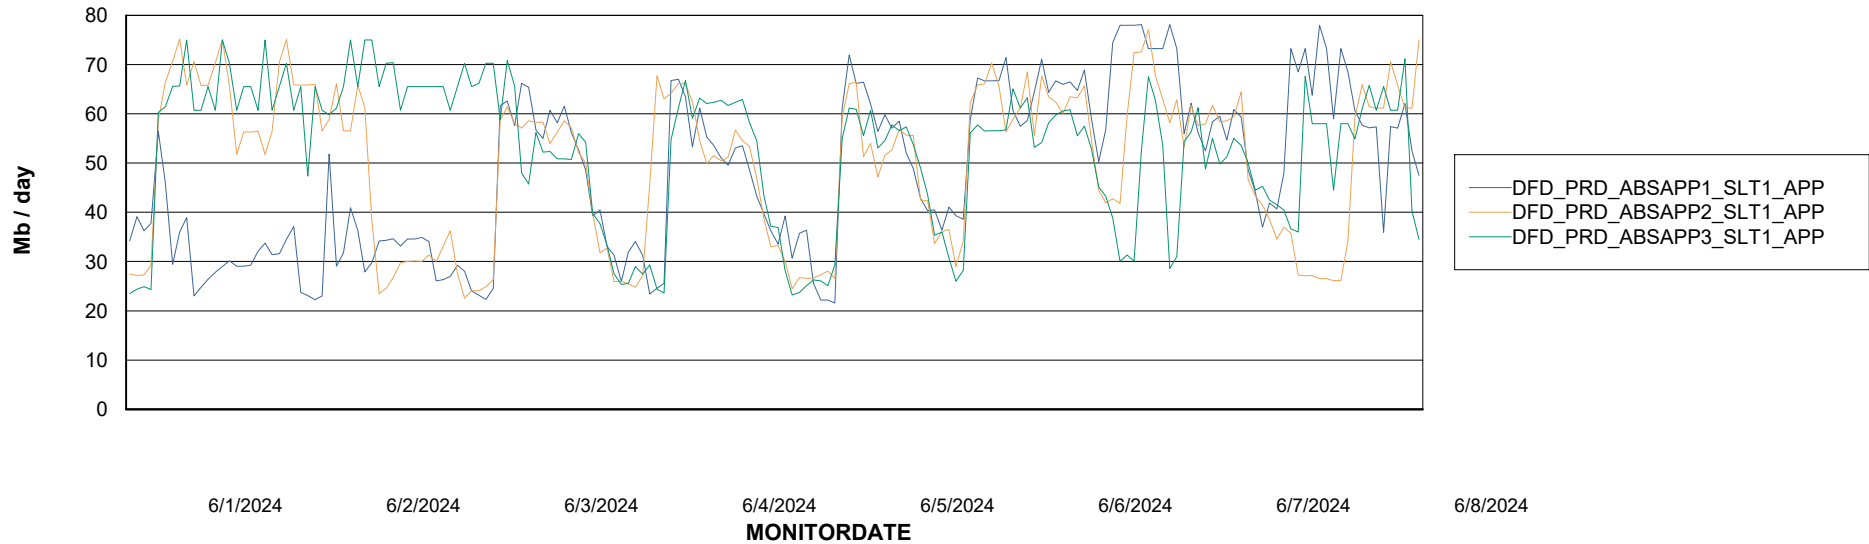

ABSSolute Application Server Services

Avg memory used per ABS Server Service